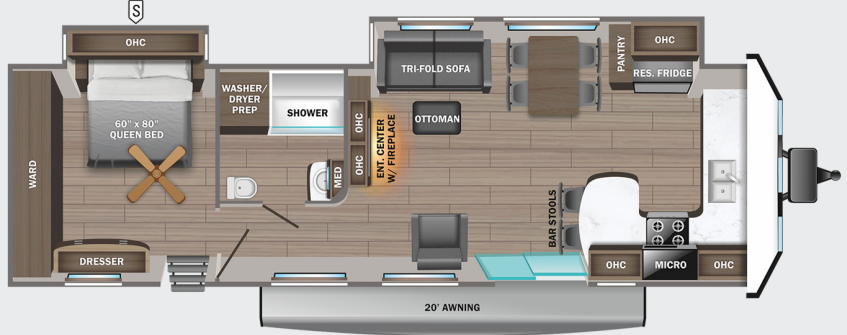

Countertop

Solid Surface Countertop Option

Main Fabric

Accent Fabric

40DLFT OPTION: A

40FKDS OPTION: A

S STORAGE
MICRO MICROWAVE
OHC OVERHEAD CABINETS
FRIDGE REFRIGERATOR
WARD WARDROBE

40LOFT OPTION: A

INTERIOR

96 in. interior height
 82 in. slideout room interior height
 84 in. tall interior doorways
 68 in. loft bedroom (40DLFT and 40LOFT)
 120V ceiling fan in living room or bedroom (select models)
 Solid wood cabinet doors throughout
 Tankless water heater
 Auto-ignition furnace
 Hardwood look vinyl flooring
 Roller shades in living room
 Residential-style window treatments with wood trim
 Hide-a-bed with tri-fold mattress
 Electric fireplace with thermostat controls

Cable/satellite prep
 Hidden switch command
 Central vacuum with push button retract for easy hose storage
 Vented end windows in living room and bedroom slideout rooms (select models)
 Interior LED lighting
 Living room throw pillows
 Ball-bearing drawer guides, 75 lb. capacity, full-extension
 18 cu. ft., residential-style, 120V refrigerator
 Insignia™ 24 in. range with 12,000 BTU burner and 3.73 cu. ft. oven
 Kitchen faucet with pull-out sprayer
 Decorative dinette ceiling light
 Kitchen power vent with wall control
 Pleated shades in bedroom
 Plywood bed base
 Electrical outlets in master bedroom on each side of the bed
 Upgraded reading lights in master bedroom
 Medicine cabinet with mirror
 Porcelain toilet with foot flush

30 in. microwave
 Sink covers (2)
 Stainless steel kitchen appliances
 Quilted bedspread with pillows
 Bathroom skylight
 Power vent in bathroom
 Tub surround

OPTIONS

Fiberglass sidewalls
 Roof ladder
 Slideout awnings
 Dual pane, tinted safety-glass windows
 Second 20,000 BTU furnace (40DLFT and 40LOFT)
 JAYCOMMAND® "Smart RV" system with TPMS (Tire Pressure Monitoring System)
 Solid-surface kitchen countertops
 King bed