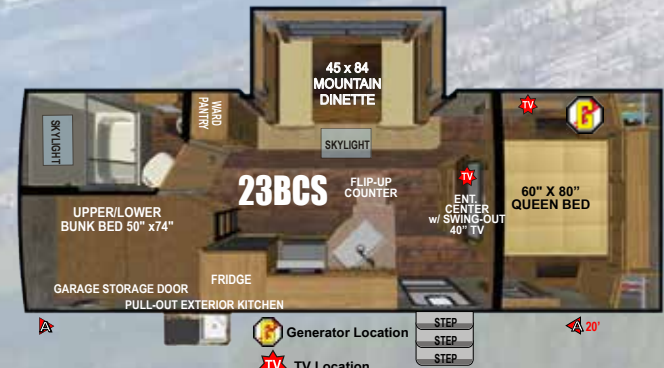

Custom Built HD Off-Road 8' Frame

Heavy Duty 5200 LB 6 Lug Axles

Front Storage Pull Out Cargo Tray

Front Cargo Gear Rack

Bedroom Home Defense Safe

100 Gallons Fresh Water Capacity

Two XL 40 LB Propane Tanks

-  Location of Generator in exterior generator ready compartment
-  Indicates locations for living room TV's and bedroom TV prep
-  Awning Length

LET YOUR OUTDOOR ADVENTURES BEGIN...

DIMENSIONS + CAPACITIES