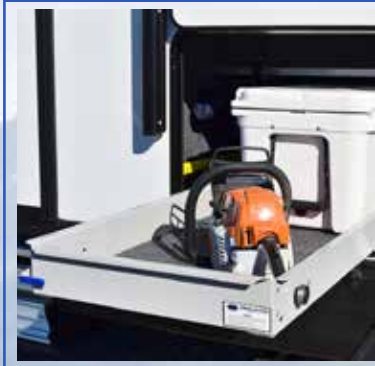

Custom Built HD Off-Road 8' Frame

Heavy Duty 5200 LB 6 Lug Axles

Front Storage Pull Out Cargo Tray

Front Cargo Gear Rack

Bedroom Home Defense Safe

100 Gallons Fresh Water Capacity

Two XL 40 LB Propane Tanks