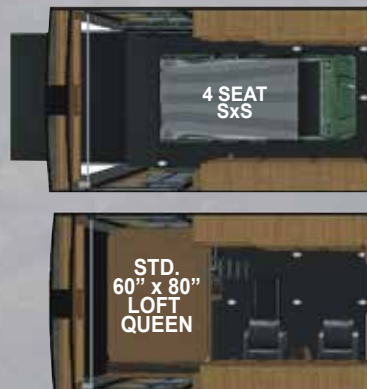

DRY WEIGHT: 8550 - FLOOR LENGTH: 25'

Indicates locations for living room TV's and bedroom TV prep

Location of Generator in exterior generator ready compartment

**ALL MODELS STANDARD w/
16" GOODYEAR G RATED TIRES and
CARGO CAPACITY UP TO 4,775 LBS**

**STANDARD FAST RAMP
REAR SLIDING PATIO DOORS**

**THERMAL PANE WINDOWS
2 LOUNGE RECLINERS
SPORTSMEN'S CLOSET**

**27TRX Gear Storage Area Dimensions
(Black Floor)**

Approx. 130" Front to Rear
Approx. 68" Between O'hd Cab Doors
Approx. 82" Height to Loft Bed
Approx. 96" Floor Width Rear

DRY WEIGHT: 9400 - FLOOR LENGTH: 28'

**29TRX Gear Storage Area Dimensions
(Black Floor)**

Approx. 160" Front to Rear
Approx. 68" Between O'hd Cab Doors
Approx. 82" Height to Loft Bed
Approx. 96" Floor Width Rear