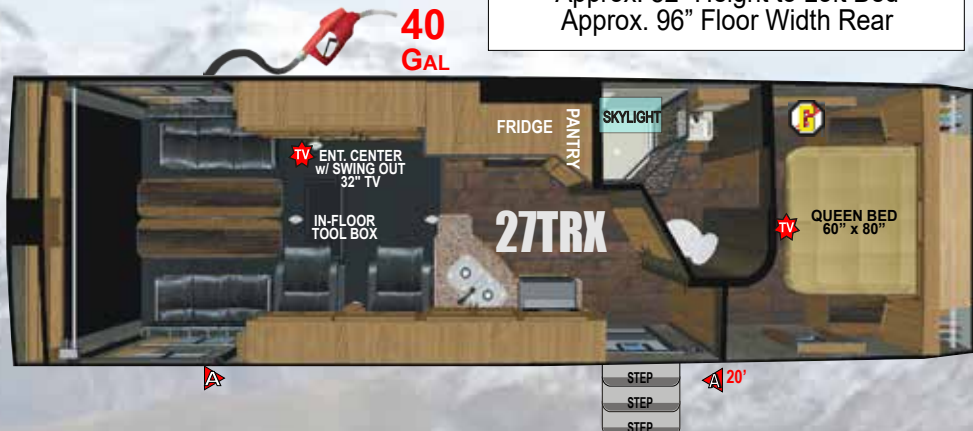

**ALL MODELS STANDARD w/
16" GOODYEAR G RATED TIRES and
CARGO CAPACITY UP TO 4,775 LBS**

**STANDARD FAST RAMP
REAR SLIDING PATIO DOORS**

**THERMAL PANE WINDOWS
2 LOUNGE RECLINERS
SPORTSMEN'S CLOSET**

**27TRX Gear Storage Area Dimensions
(Black Floor)**

Approx. 130" Front to Rear
Approx. 68" Between O'hd Cab Doors
Approx. 82" Height to Loft Bed
Approx. 96" Floor Width Rear

DRY WEIGHT: 9400 - FLOOR LENGTH: 28'

**29TRX Gear Storage Area Dimensions
(Black Floor)**

Approx. 160" Front to Rear
Approx. 68" Between O'hd Cab Doors
Approx. 82" Height to Loft Bed
Approx. 96" Floor Width Rear