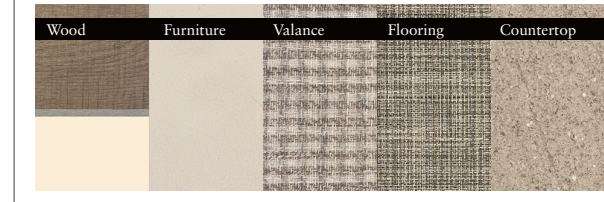

INTERIOR DÉCOR
Denmark

EXTERIOR SELECTIONS

Moonlight Full-Body Paint

Ozark Full-Body Paint

Sea Mist Full-Body Paint

Sunrise Full-Body Paint

CUSTOMER VALUE PACKAGE

One-piece, seamless fiberglass front cap
Automotive-bonded panoramic window in front cap with power shade
10.25 in. integrated Mercedes-Benz® infotainment center with GPS
Frameless windows
Electric stabilizer jacks
Girard® armless patio awning with LED light strip
Heated holding tanks (12V pads)
Truma AquaGo Comfort Plus tankless water heater
Backup and side-view cameras
Swivel driver and passenger seats
Keyless cab entry