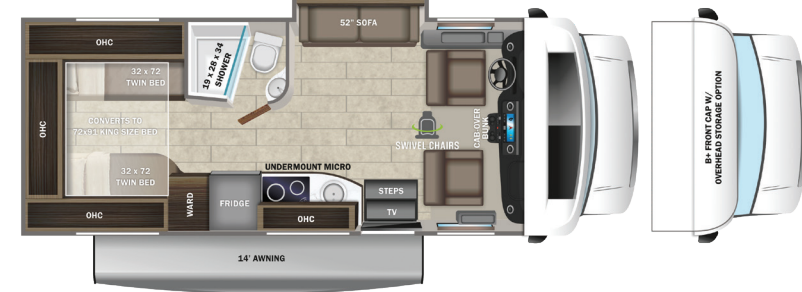

INTERIOR DÉCOR
Denmark

EXTERIOR SELECTIONS

Moonlight Full-Body Paint

Ozark Full-Body Paint

Sea Mist Full-Body Paint

Sunrise Full-Body Paint

CUSTOMER VALUE PACKAGE

One-piece, seamless fiberglass front cap
Automotive-bonded panoramic window in front cap with power shade
10.25 in. integrated Mercedes-Benz® infotainment center with GPS
Frameless windows
Electric stabilizer jacks
Girard® armless patio awning with LED light strip
Heated holding tanks (12V pads)
Truma AquaGo Comfort Plus tankless water heater
Backup and side-view cameras
Swivel driver and passenger seats
Keyless cab entry

STANDARD EXTERIOR EQUIPMENT

Premium Mercedes-Benz® 3500 chassis with 170 in. wheelbase.
Upgraded premium features include active brake assist, chrome grill package, adaptive cruise control, heated captain's seats, smartphone tray with wireless charging, upgraded lighting package, rain-sensing wiper system, leather steering wheel, lane-keeping assist and traffic sign assist.
GVWR - 11,030 lb.
GCWR - 15,250 lb.
V-6 Turbo 188 HP diesel engine with electronic fuel injection and 325 ft.-lb. torque
7-speed automatic transmission
220 amp alternator
E-rated highway tires- 215/85R16
Front and rear disc, 4-wheel anti-lock brakes
5,000 lb. rear hitch receiver with dual connector and 7-pin plug
12V chassis battery
24.5 gal. fuel tank
5.8 gal. DEF tank
Onan® 3,600W LP generator with auto gen start
Transfer switch with reverse polarity protection
1,000W inverter
30 amp electrical service
(2) 12V house batteries
200W solar panel with dual controller
15,000 BTU A/C
30,000 BTU auto-ignition ducted furnace
12.2 gal. propane tank (41 lb.)
LP quick-connect hookup
Exterior utility center
Winterization drain system

OPTIONS

Theater seating ILO dinette (24L, 24R)
3,200W diesel generator
B-plus front cap
Automatic hydraulic leveling jacks
Folding windshield sun shade

WARRANTY

2+3
YEAR | YEAR
LIMITED | STRUCTURAL
WARRANTY