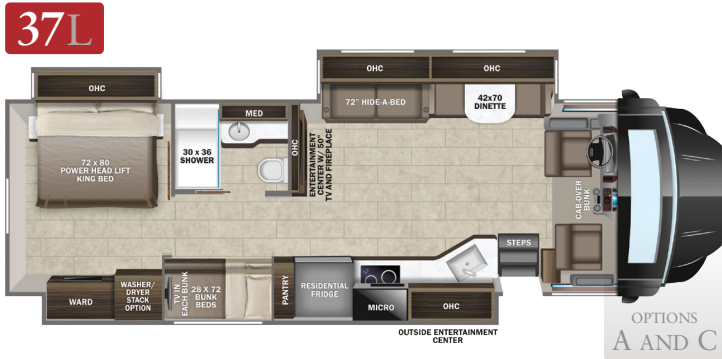

OPTIONS

WOOD OPTIONS

EXTERIOR SELECTIONS

FABRIC OPTIONS