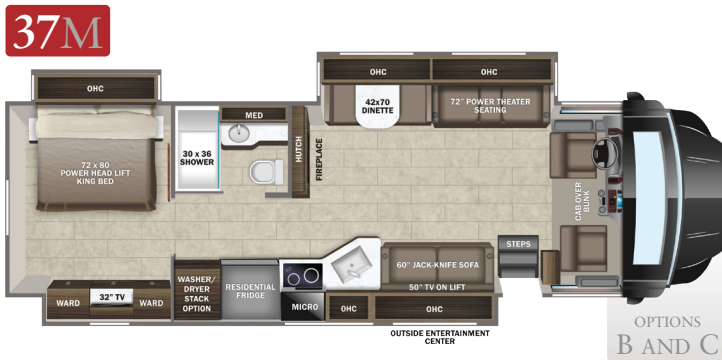

OPTIONS

WOOD OPTIONS

EXTERIOR SELECTIONS

FABRIC OPTIONS