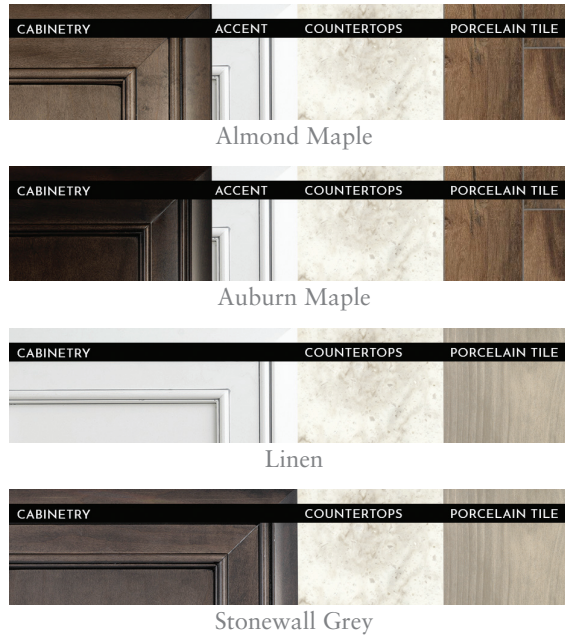

2023 ENTEGRA COACH ACCOLADE XL

Accolade XL

SUPER CLASS C DIESEL MOTOR COACH

ENTEGRA
COACH®

OPTIONS

WOOD OPTIONS

EXTERIOR SELECTIONS

Beige Lightning Paint