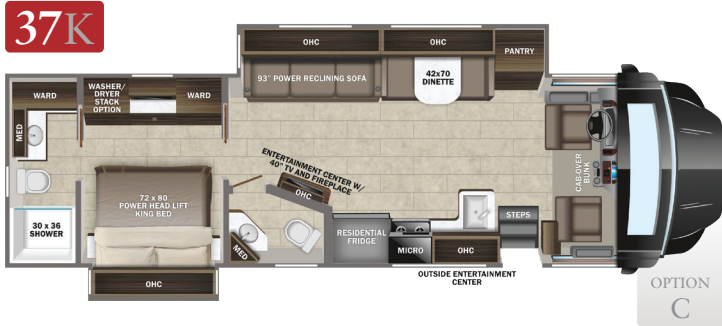

OPTIONS

WOOD OPTIONS

EXTERIOR SELECTIONS

FABRIC OPTIONS