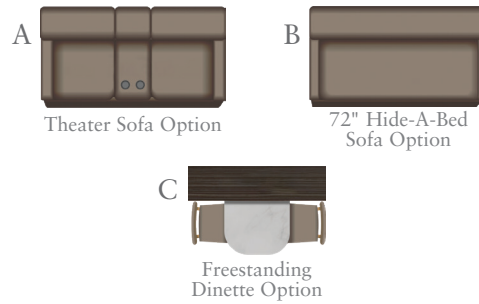

OPTIONS

WOOD OPTIONS

EXTERIOR SELECTIONS

FABRIC OPTIONS