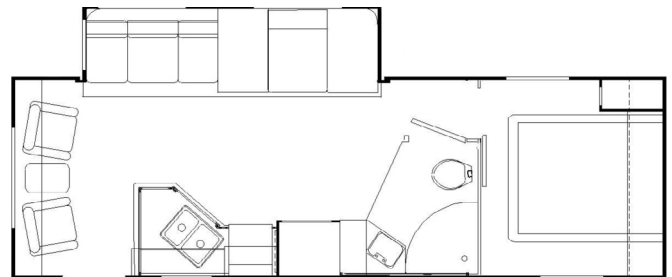

Contemporary Style

Interior decor
"Stoneybrook"

Shown with
Silver Edition
Window
Valances

Double Axle Models

D270RLS