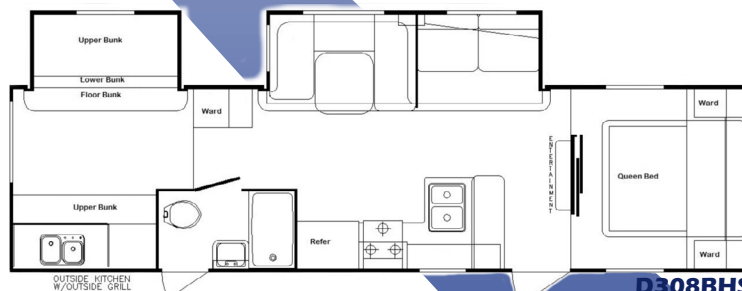

D290DBS

D308BHS

Model Specifications

D175BH D177RD D178QB D259RB D260BH D230RBS D270RLS D280QBS D290DBS D308BHS

Exterior Length	21' 5"	21' 5"	21' 5"	30' 11"	31' 11"	TBD	29' 5"	TBD	33' 1"	36' 1"
Exterior Height	10' 2"	10' 2"	10' 2"	10' 2"	10' 2"	TBD	11' 2"	TBD	11' 2"	11' 2"
No. Axles	1	1	1	2	2	2	2	2	2	2
GVWR (lbs)	4,900	4,900	4,900	7,000	7,000	7,500	7,900	7,500	9,900	10,160
UVW (Dry Weight)	3,740	3,570	3,560	4,910	4,890	TBD	5,980	TBD	6,760	7,690
Hitch Weight (lbs)	540	540	500	720	640	TBD	940	TBD	940	990
Carrying Capacity (lbs)	1,160	1,330	1,340	2,090	2,110	TBD	1,920	TBD	3,140	2,470
Sleep Capacity	2	2	2	4	4	4	4	6	6	6
Fresh Water (gal)	30	30	30	50	50	50	50	50	50	50
Grey Tank (gal)	44	44	44	44	44	44	44	44	44	44
Black Tank (gal)	44	44	44	44	44	44	44	44	44	44