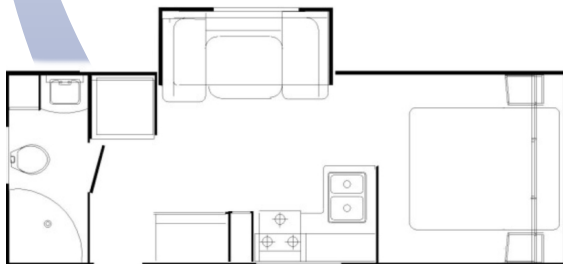

Contemporary Style

Interior decor
"Stoneybrook"

Shown with
Silver Edition
Window
Valances

Double Axle Models

D230RBS