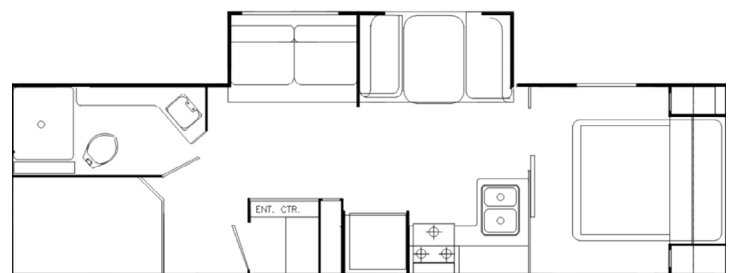

D290DBS

D308BHS

Model Specifications

D175BH D177RD D178QB D259RB D260BH D230RBS D270RLS D280QBS D290DBS D308BHS

Exterior Length	21' 5"	21' 5"	21' 5"	30' 11"	31' 11"	TBD	29' 5"	TBD	33' 1"	36' 1"
Exterior Height	10' 2"	10' 2"	10' 2"	10' 2"	10' 2"	TBD	11' 2"	TBD	11' 2"	11' 2"
No. Axles	1	1	1	2	2	2	2	2	2	2
GVWR (lbs)	4,900	4,900	4,900	7,000	7,000	7,500	7,900	7,500	9,900	10,160
UVW (Dry Weight)	3,740	3,570	3,560	4,910	4,890	TBD	5,980	TBD	6,760	7,690
Hitch Weight (lbs)	540	540	500	720	640	TBD	940	TBD	940	990
Carrying Capacity (lbs)	1,160	1,330	1,340	2,090	2,110	TBD	1,920	TBD	3,140	2,470
Sleep Capacity	2	2	2	4	4	4	4	6	6	6
Fresh Water (gal)	30	30	30	50	50	50	50	50	50	50
Grey Tank (gal)	44	44	44	44	44	44	44	44	44	44
Black Tank (gal)	44	44	44	44	44	44	44	44	44	44