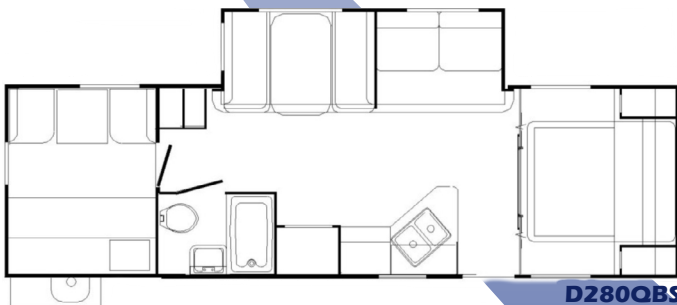

Contemporary Style

Interior decor
"Stoneybrook"

Shown with
Silver Edition
Window
Valances

Double Axle Models