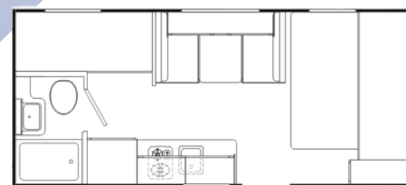

Exterior

- Contemporary Graphics
- Power Awning with LED Lights
- All LED Exterior Lighting
- Exterior Speakers
- Exterior TV Outlet
- Under Step Light
- Scissor Stabilizer Jacks
- Swing Out Grab Bar
- Diamond Plate Rock Guard
- Powder Coated Chassis
- Radius EPDM Roof
- Rain Gutters with Extended Spouts
- Smooth Metal Front Profile
- Radial Tires
- Outside Shower
- Radius Entry Door
- Radius Safety Glass Windows
- Water Fill on Driver's Side instead of Camp Side

Interior

- 100% LED Lighting
- AM/FM/CD/DVD/ Bluetooth Stereo
- Omni Directional Digital TV Antenna
- 13.5 BTU Ducted A/C (n/a Single Axle Models)
- 6 gal. 110v / LP DSI Water Heater
- Seamless Kitchen Counters
- Single Lever Kitchen Faucet
- 10.6 cu. ft. Gas/Electric Refrigerator
- Range Hood
- Turntable Microwave
- Jackknife Sleeper Sofa
- Solid Wood Drawers with Ball Bearing Glides
- Custom Window Treatments
- Pleated Window Shades (except kitchen window)
- Bedroom TV Hook-up
- Foot Flush Toilet
- Vent with Power Fan in Lavatory
- Fire Extinguisher
- LP Gas Detector
- Smoke Detector
- Carbon Monoxide Detector

Options

- Radiant Technology Insulation Wrap
- Power Tongue Jack
- Aluminum Alloy Wheels
- Enclosed Underbelly
- 12v Heat Pads on Tanks
- Spare Tire and Carrier
- Roof Ladder
- Free-standing Dinette Table & Chairs
- Bumper Mount Grill with Swing Arm

Silver Edition Package Includes:

- Silver Painted Metal
- Aluminum Hybrid Steps
- Aluminum Alloy Wheels
- Decorator Window Valances

Single Axle Models

D175BH