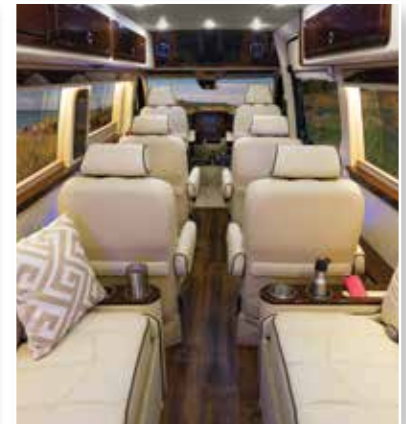

Rear radio and Blue Ray.

Pro Air 12v rear heat and A/C controller

Microwave

Rear bed folded down

Solid surface counter top and refrigerator

28" Samsung HD front TV

D6 Floor Plan with Sand Maybach seating with black pipe, black burl wood cabinets and trim.

Maybach style seating

Optional 4 camera viewing system

Optional seat heat and message

Optional wood leather steering wheel

Patriot Cruiser

Designed with your comfort and convenience in mind, American Coach unmatched elegance and style, complimented by superior craftsmanship, fit and finish, make this luxury coach truly one of a kind.