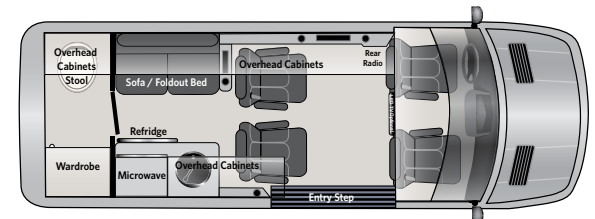

Patriot Cruiser Floor Plans, Standard and Optional Features

Available on 144" Wheel Base Only

S5

D6

A

Interior Standard Features	170 EXT	SD
Rear Air and Heat 12V Engine Driven with Dual Compressor, Condenser, and Evaporator	■	■
Satellite Prep TV	■	■
2000 Watt Inverter / Charger	■	■
110 Volt Outlet	■	■
12 Volt USB Chargers	■	■
Fusion In Dash NAV CD DVD AM/FM	■	■
28" Samsung LED Smart TV	■	■
Rear AM / FM Radio	■	■
Rear Speaker Upgrades	■	■
Blue Ray DVD Player CD	■	■
Sub Woofer	■	■
Upgraded Audio System	■	■
Wireless Head Phone System	■	■
Deluxe Lighting Controls	■	■
Interior Lighting Package	■	■
Overhead and Floor Courtesy Lighting	■	■
Overhead Side Cabinets	■	■
Rear Luggage Storage Lighted	■	■
Rear Wall With Door	■	■
Sink	■	■
Refrigerator	■	■
Overhead 110 Volt Microwave	■	■
Solid Surface Counter top	■	■
Porcelain Toilet	■	■
Power Bath Vent	■	■
Fire Extinguisher & Smoke Detector	■	■
Soft Touch Automotive Color Keyed Walls	■	■
Composite Flooring	■	■
Soft Touch Automotive Headliner	■	■
Coordinated Door Panels	■	■
Multi Passenger Rear Maybach Style Seating	■	■
Driver and Passenger Deluxe Seating Recover	■	■
Dash Color Change (Sand)	■	■