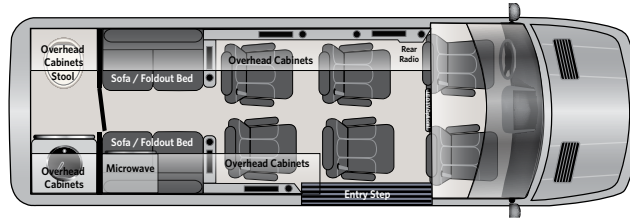

Patriot Cruiser Floor Plans, Standard and Optional Features

Available on 144" Wheel Base Only

S5

D6

A

Interior Standard Features	170 EXT	SD
Rear Air and Heat 12V Engine Driven with Dual Compressor, Condenser, and Evaporator	■	■
Satellite Prep TV	■	■
2000 Watt Inverter / Charger	■	■
110 Volt Outlet	■	■
12 Volt USB Chargers	■	■
Fusion In Dash NAV CD DVD AM/FM	■	■
28" Samsung LED Smart TV	■	■
Rear AM / FM Radio	■	■
Rear Speaker Upgrades	■	■
Blue Ray DVD Player CD	■	■
Sub Woofer	■	■
Upgraded Audio System	■	■
Wireless Head Phone System	■	■
Deluxe Lighting Controls	■	■
Interior Lighting Package	■	■
Overhead and Floor Courtesy Lighting	■	■
Overhead Side Cabinets	■	■
Rear Luggage Storage Lighted	■	■
Rear Wall With Door	■	■
Sink	■	■
Refrigerator	■	■
Overhead 110 Volt Microwave	■	■
Solid Surface Counter top	■	■
Porcelain Toilet	■	■
Power Bath Vent	■	■
Fire Extinguisher & Smoke Detector	■	■
Soft Touch Automotive Color Keyed Walls	■	■
Composite Flooring	■	■
Soft Touch Automotive Headliner	■	■
Coordinated Door Panels	■	■
Multi Passenger Rear Maybach Style Seating	■	■
Driver and Passenger Deluxe Seating Recover	■	■
Dash Color Change (Sand)	■	■