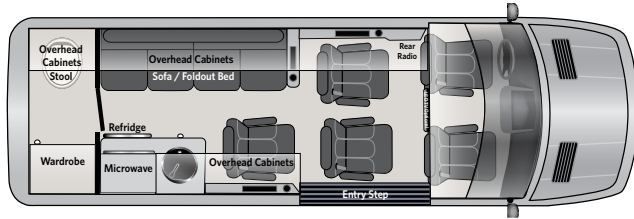

Patriot Cruiser Floor Plans, Standard and Optional Features

Available on 144" Wheel Base Only

S5

D6

A

Interior Standard Features	170 EXT	SD
Rear Air and Heat 12V Engine Driven with Dual Compressor, Condenser, and Evaporator	■	■
Satellite Prep TV	■	■
2000 Watt Inverter / Charger	■	■
110 Volt Outlet	■	■
12 Volt USB Chargers	■	■
Fusion In Dash NAV CD DVD AM/FM	■	■
28" Samsung LED Smart TV	■	■
Rear AM / FM Radio	■	■
Rear Speaker Upgrades	■	■
Blue Ray DVD Player CD	■	■
Sub Woofer	■	■
Upgraded Audio System	■	■
Wireless Head Phone System	■	■
Deluxe Lighting Controls	■	■
Interior Lighting Package	■	■
Overhead and Floor Courtesy Lighting	■	■
Overhead Side Cabinets	■	■
Rear Luggage Storage Lighted	■	■
Rear Wall With Door	■	■
Sink	■	■
Refrigerator	■	■
Overhead 110 Volt Microwave	■	■
Solid Surface Counter top	■	■
Porcelain Toilet	■	■
Power Bath Vent	■	■
Fire Extinguisher & Smoke Detector	■	■
Soft Touch Automotive Color Keyed Walls	■	■
Composite Flooring	■	■
Soft Touch Automotive Headliner	■	■
Coordinated Door Panels	■	■
Multi Passenger Rear Maybach Style Seating	■	■
Driver and Passenger Deluxe Seating Recover	■	■
Dash Color Change (Sand)	■	■