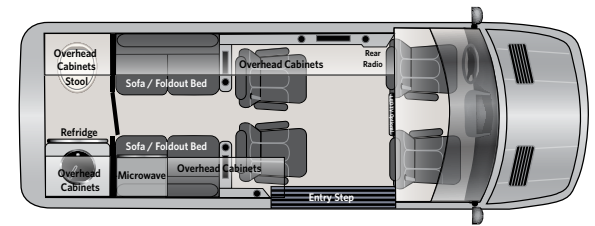

Interior Standard Features	170 EXT	SD
Floor Mats with Non Slip Rubber Backing	■	■
Small Dr. Floor Console with 2 Cup Holder	■	■
Swivel Front Driver and Passenger Chairs	■	■
Interior Grab Handle	■	■
Full Length Wall Consoles with Cup holders	■	■
Coordinated Valances w/Indirect Lighting	■	■
Hand Rubbed Custom Made High Gloss Wood Package		
6 - Piece Dash and Door Kit	■	■
Window Ledges (2)	■	■
Valance Trims (Indirect Lighting) (2)	■	■
Front Overhead TV Face	■	■
Window Pillars	■	■
Complete Insulation Package	■	■
Complete Privacy Shade Package	■	■
Heated Water Storage Tank System	■	■
Sani Flush Black & Grey Tank Flush	■	■
20 gal Fresh Water Holding Tank	■	■
18 gal Fresh Water Holding Tank	■	■
13 gal Grey Water Holding Tank	■	■
10 gal Grey Water Holding Tank	■	■
13 gal Black Water Holding Tank	■	■
12.5 gal Black Water Holding Tank	■	■

Exterior Standard Features	170 EXT	SD
Dark Tinted Side and Rear Windows	■	■
Fiberglass Running Board with Step (Color Keyed to Chassis)	■	■
Color Keyed Bumpers and Body Moldings	■	■
16" Aluminum Rims	■	■
Rear Hitch with Wiring Package	■	■
Back Up Camera	■	■
HD Digital TV Antenna	■	■
Dual Battery Charging System	■	■
30 Amp Shore Line Power Hookup with Cord	■	■

B