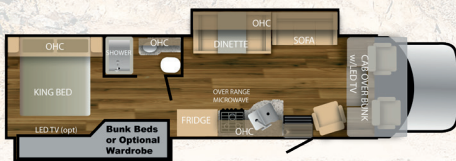

35TSC

Nexus RV is a leader in Class C and Super C Motorhomes.

The highest grade materials and components are used by Nexus RV to build you the safest and most durable motorhome in the industry. At Nexus RV, we thank you for entrusting our company with your RV adventures. Safe Travels!

	32TSC	33TSC	34TSC	35TSC
GVWR	24,500	24,500	24,500	24,500
Wheelbase	229"	233"	238"	269"
GCWR	34,500	34,500	34,500	34,500
Fuel Capacity	70 gal	70 gal	70 gal	70 gal
Exterior Length	32'5"	33'8"	33'9"	36'1"
Exterior Height	12'6"	12'6"	12'6"	12'6"
Exterior Width	8'5"	8'5"	8'5"	8'5"
Fresh Water	75 gal	75 gal	75 gal	75 gal
Grey Water	43 gal	43 gal	43 gal	43 gal
Black Water	43 gal	43 gal	43 gal	43 gal
LP	20.3 gal	20.3 gal	20.3 gal	20.3 gal
Water Heater	6 gal	6 gal	6 gal	6 gal