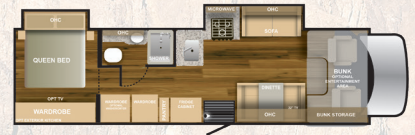

CHASSIS

International 24,500 GVWR
6.7L Cummins 300 HP Engine
660 Ft. Lb. Torque
2500 Series 6 Speed Allison
Transmission

Heating | Cooling

Dash A/C
2-13,500 BTU Ducted Roof A/Cs
40,000 BTU Furnace
Heated & Enclosed Holding Tanks
Above Floor Heat Ducts
HVAC Metal Ducting

APPLIANCES

Residential Faucet w/ Sprayer
11.2 cu. ft. Residential Refrigerator
1000 Watt Inverter
LP Gas Tank & Leak Detector
Carbon Monoxide Detector
Over the Range Residential Microwave
3 Burner Stove Top w/ Glass Cover
Residential Faucet with Sprayer

EXTERIOR

Seamless Slick Fiberglass Sidewalls
Azdel Composite Substrate
High Strength Low Alloy Lightweight Steel Cage
Laminated Steel Framed Floor
Radius Tinted Windows w/Automotive Seal
Heated and Remote Mirrors
Exterior Entry Door Handle
Fiberglass Front Cap
Slide-Out Toppers Throughout
Seamless Fiberglass Roof
Fully Automatic Leveling Jacks
Premolded Rear Roof Transition
Lighted Trunk Boxes
Side Windows in Slide Rooms
LP Quick Disconnect
Valve Extenders

BATH

Large Medicine Cabinet
Stainless Steel Sink w/Dual Faucet Control
Electric Roof Vent
Porcelain Toilet
Shower Skylight
Wall Light Switch
Shower Head w/Flexible Hose
Vinyl Shower Door
Black Tank Flush

ELECTRICAL

Battery Disconnect
2 Deep Cycle Coach Batteries 12 Volt
50 Amp, 12 Volt Distribution Panel
55 Amp, 12 Volt Power Converter
Water Heater By-Pass Kit
Gas/Electric Water Heater
6.0 Onan Diesel Generator
Exterior TV Cable Jack
Generator Auto Transfer Switch
Exterior Security Light
Electric Patio Awning w/LED Lights
Digital Satellite System Prewired

DECOR