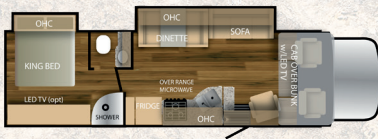

EXTERIOR

Seamless Slick Fiberglass Sidewalls
Azdel Composite Substrate
High Strength Low Alloy Lightweight Steel Cage
Laminated Steel Framed Floor
Radius Tinted Windows w/Automotive Seal
Heated and Remote Mirrors
Exterior Entry Door Handle
Fiberglass Front Cap
Slide-Out Toppers Throughout
Seamless Fiberglass Roof
Fully Automatic Leveling Jacks
Premolded Rear Roof Transition
Lighted Trunk Boxes
Side Windows in Slide Rooms
LP Quick Disconnect
Valve Extenders

BATH

Large Medicine Cabinet
Stainless Steel Sink w/Dual Faucet Control
Electric Roof Vent
Porcelain Toilet
Shower Skylight
Wall Light Switch
Shower Head w/Flexible Hose
Vinyl Shower Door
Black Tank Flush

ELECTRICAL

Battery Disconnect
2 Deep Cycle Coach Batteries 12 Volt
50 Amp, 12 Volt Distribution Panel
55 Amp, 12 Volt Power Converter
Water Heater By-Pass Kit
Gas/Electric Water Heater
6.0 Onan Diesel Generator
Exterior TV Cable Jack
Generator Auto Transfer Switch
Exterior Security Light
Electric Patio Awning w/LED Lights
Digital Satellite System Prewired

DECOR

Glazed Maple Residential Raised Panel
Hardwood Cabinetry
Window Treatments/Manual Night Shades
Nickel Pull Handles & Fixtures
Upgraded Flooring
Flip-Up Countertop Extension/Sink Covers
Stainless Steel Sink in Kitchen
LED Lighting
40" Living Room LCD TV
Dinette Booth
Deluxe Innerspring Mattress/Bedroom

32TSC