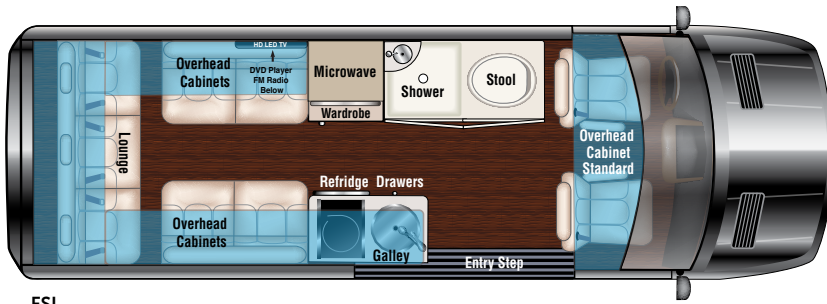

24" HD TV with custom cabinet for Blue Ray DVD player.

Power loft bed in sleeping position, graphite interior with black burl wood.

3.5 cubic foot 12v/110v refrigerator with freezer.

Large screen CD, DVD, radio and NAV unit with complete refinish of lower dash and door accents.

Large shower with sink and porcelain toilet dual entrance door.

Exceptional design and state-of-the-art amenities bring your ideas for fun and functionality to life in high style.

Legend Floor Plans, Standard and Optional Features