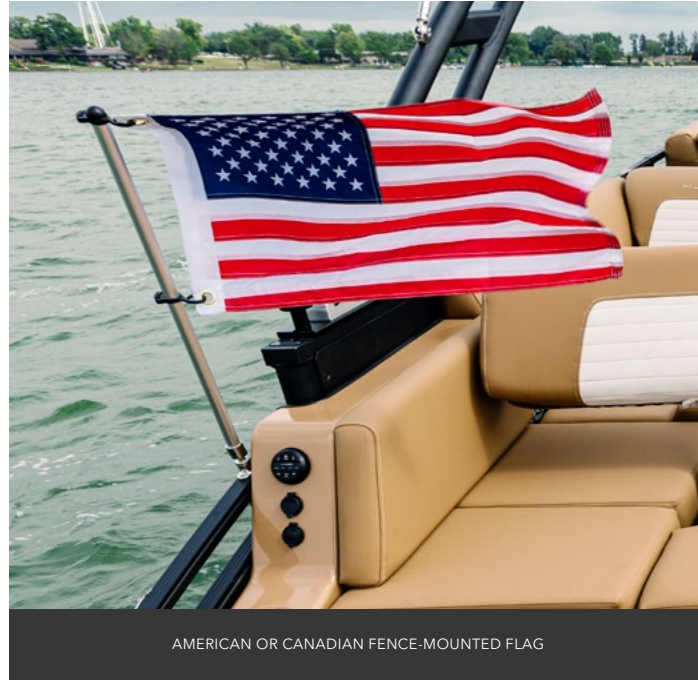

FLAG

AMERICAN OR CANADIAN FENCE-MOUNTED FLAG