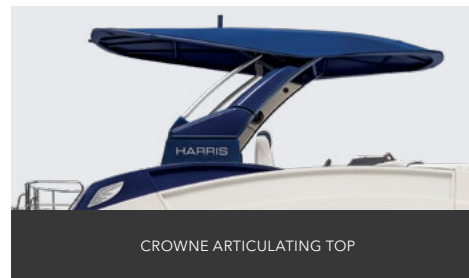

DOUBLE BIMINI

DOUBLE BIMINI OPEN

CROWNE TOPS

CROWNE SPORT ARCH

CROWNE ARTICULATING TOP

CROWNE ARTICULATING TOP IN DOWN POSITION

WINDSHIELDS

SOLSTICE DC 250 WINDSHIELD, HIGH PROFILE WITH CLEAR GLASS WITH BLACK FRAME