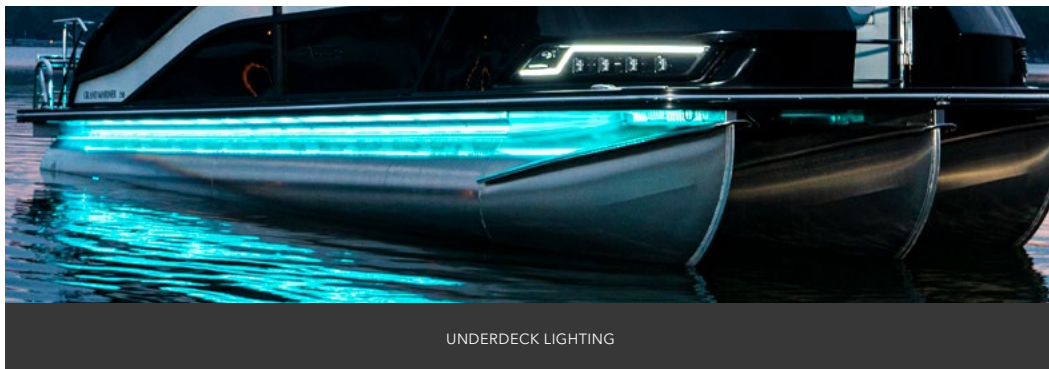

LIGHTED SPEAKERS

UNDERDECK LIGHTING