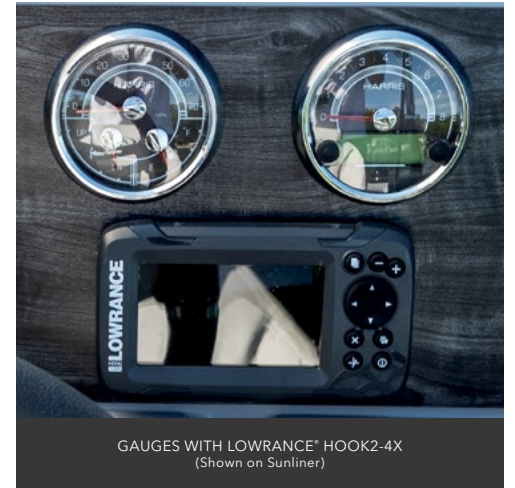

EURO STEERING WHEEL
(Standard on Crowne, upgrade on Grand Mariner and Solstice)

TOURING STEERING WHEEL
(Standard on Solstice, upgrade on Cruiser and Sunliner)

HELM REARVIEW MIRROR

ELECTRONICS

SIMRAD® GO7 AND GO9 GPS WITH SONAR
(Available on Cruiser, Sunliner, Solstice, Grand Mariner and Crowne Models)