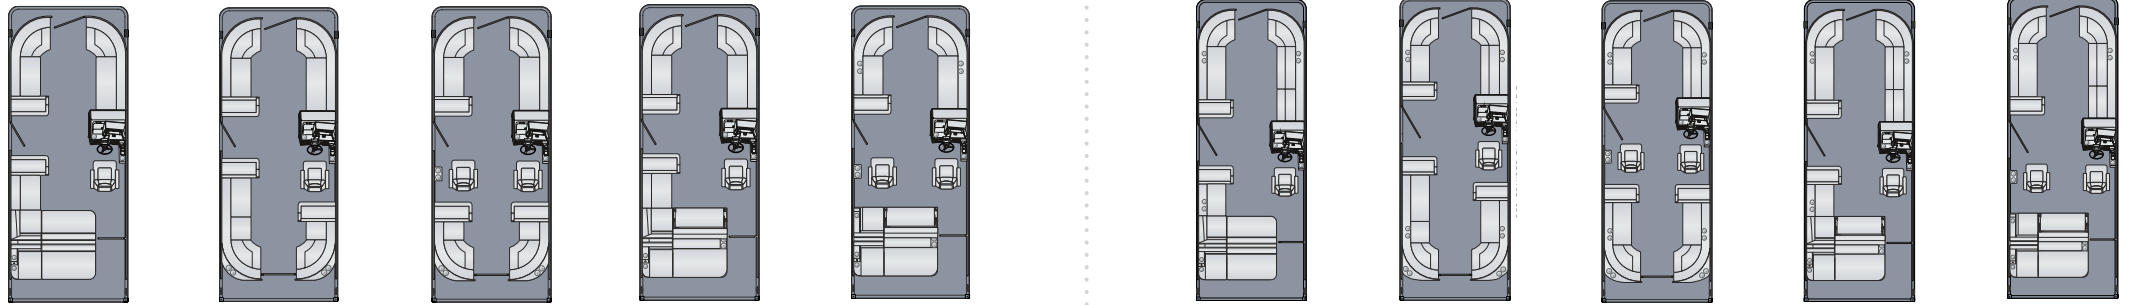

230 CS*   230 CW*   230 CWDH*   230 SL*   230 SLDH*   250 CS*   250 CW*   250 CWDH*   250 SL*   250 SLDH*