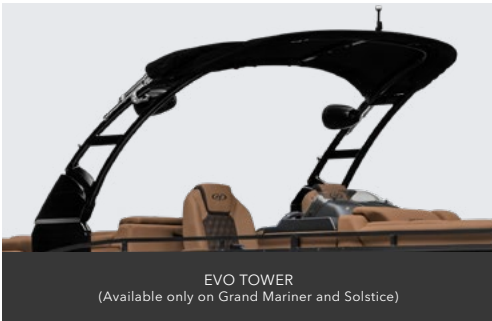

STANDARD STAINLESS STEEL CLEAT

EZ-CLIP MOORING COVER
(Mooring cover styles vary by model; contact dealer for details)

SEAT COVERS SHOWN IN BLACK

TOWERS

ULTRA TOWER
(Available only on Grand Mariner and Solstice)