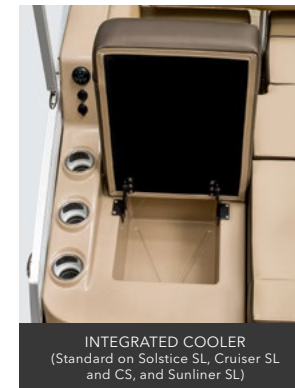

INTEGRATED COOLER
(Standard on Solstice SL, Cruiser SL and CS, and Sunliner SL)