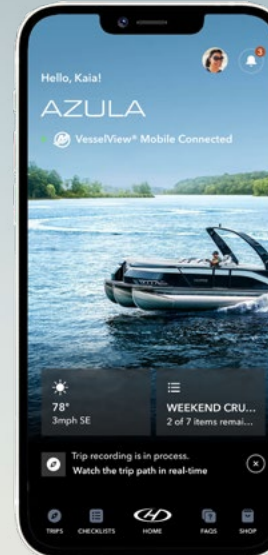

GRAND MARINER

SOLSTICE

SUNLINER

SAY HELLO TO
extraordinary

experience MY HARRIS

Live the Harris experience on and off the water
with the My Harris mobile app.

Available on the App Store and Google Play

HARRISBOATS.COM