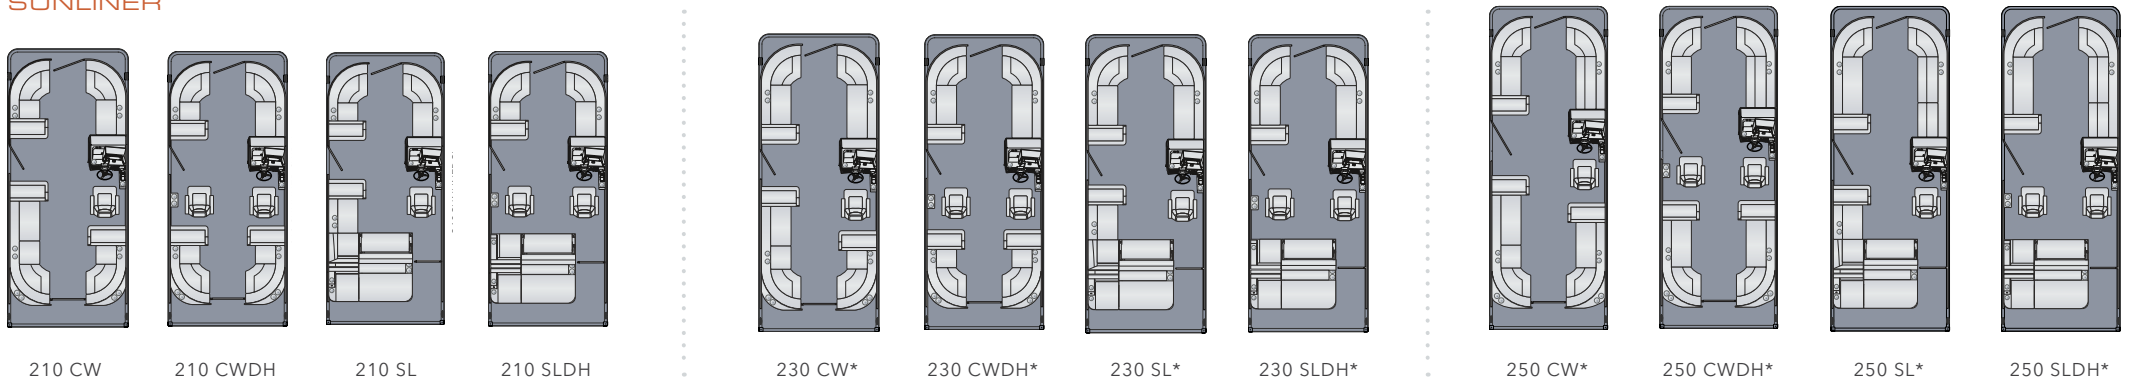

KEY

CS L Group
CW Center Walkthrough
CWDH Center Walkthrough with Dual Helm Seat

FC Fish and Cruise
SL Single Rear-facing Lounger
SLDH Single Rear-facing Lounger with Dual Helm Seats

SLDDH Single Rear-facing Lounger with Two Dual Helm Seats
SLEB Single Rear-facing Lounger with Entertainment Bar and Pressurized Sink
SLEC Single Rear-facing Lounger with Entertainment Center

GRAND MARINER

SOLSTICE

SUNLINER