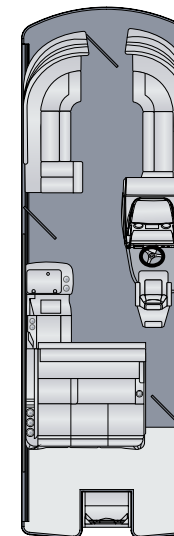

KEY

CS L Group
CW Center Walkthrough
CWDH Center Walkthrough with Dual Helm Seat

FC Fish and Cruise
SL Single Rear-facing Lounger
SLDH Single Rear-facing Lounger with Dual Helm Seats

SLDDH Single Rear-facing Lounger with Two Dual Helm Seats
SLEB Single Rear-facing Lounger with Entertainment Bar and Pressurized Sink
SLEC Single Rear-facing Lounger with Entertainment Center

SLDH

SLDDH

SLEB

SLEC

●				●	
●	●	●	●	●	●
●	●			●	
●	●	●	●	●	●
●	●