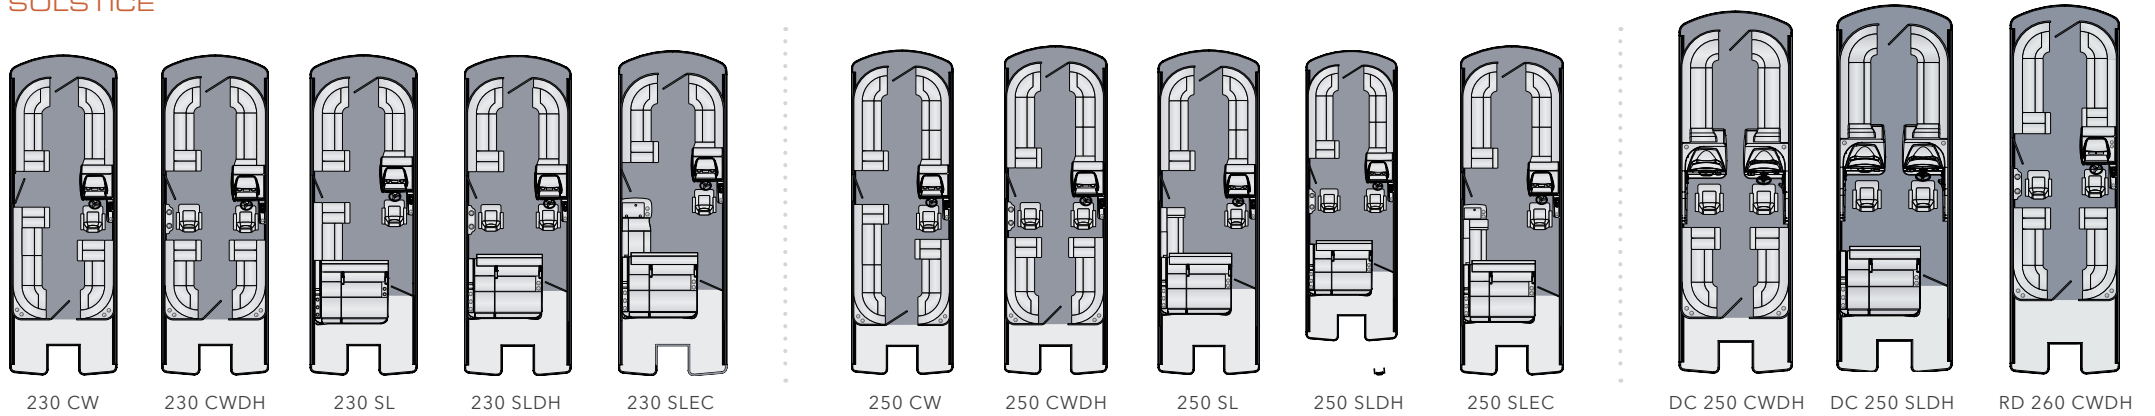

KEY

CS L Group
CW Center Walkthrough
CWDH Center Walkthrough with Dual Helm Seat

FC Fish and Cruise
SL Single Rear-facing Lounger
SLDH Single Rear-facing Lounger with Dual Helm Seats

SLDDH Single Rear-facing Lounger with Two Dual Helm Seats
SLEB Single Rear-facing Lounger with Entertainment Bar and Pressurized Sink
SLEC Single Rear-facing Lounger with Entertainment Center

GRAND MARINER

SOLSTICE

SUNLINER