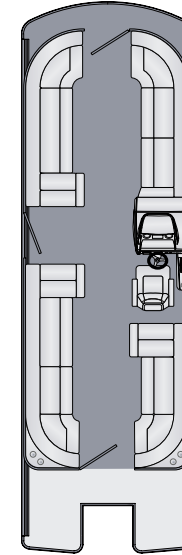

FLOORPLANS

Need help choosing
the best floorplan
for your family?

SCAN TO DISCOVER
YOUR PERFECT BOAT

CS

CW

CWDH

CROWNE			
GRAND MARINER			●
SOLSTICE		●	●
SUNLINER		●	●
CRUISER	●	●	●