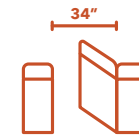

WHEELCHAIR-FRIENDLY GATE

Easier access with 34" port-side gate on 250 models