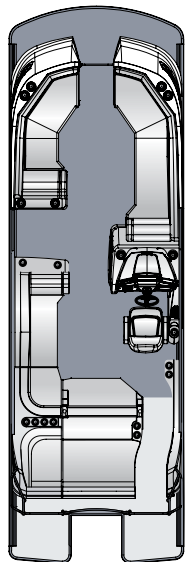

KEY

CS L Group
CW Center Walkthrough
CWDH Center Walkthrough with Dual Helm Seat

FC Fish and Cruise
SL Single Rear-facing Lounger
SLDH Single Rear-facing Lounger with Dual Helm Seats

SLDDH Single Rear-facing Lounger with Two Dual Helm Seats
SLEB Single Rear-facing Lounger with Entertainment Bar and Pressurized Sink
SLEC Single Rear-facing Lounger with Entertainment Center

SL