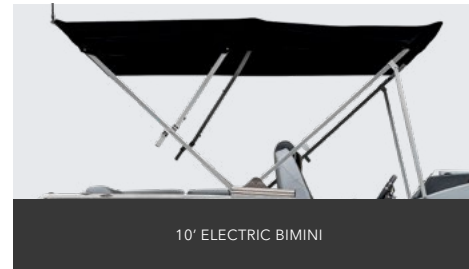

EVO TOWER
(Available only on Grand Mariner and Solstice)

ION TOWER
(Available only on Grand Mariner and Solstice)

DELUX TOWER
(Standard on Sunliner Sport)

BIMINI

10' BIMINI TOP

10' ELECTRIC BIMINI

12' BIMINI TOP