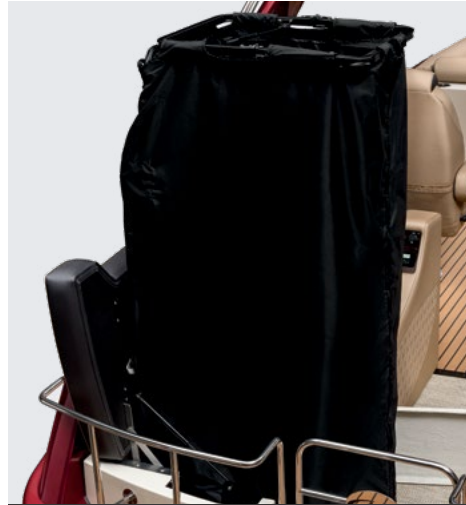

PORTABLE OTTOMAN WITH BUILT-IN COOLER

SWIMMING AND WATERSPORTS

SKI TOW BAR
(Not available on twin engine models)

SKI TOW PYLON
(Not available on twin engine models)

SWIM SEAT
(Available on Solstice, Grand Mariner and Crowne)