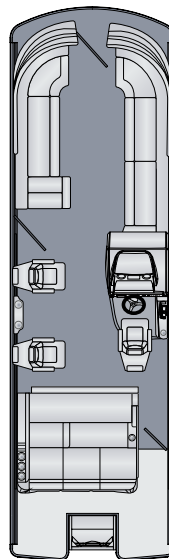

KEY

CS L Group
CW Center Walkthrough
CWDH Center Walkthrough with Dual Helm Seat

FC Fish and Cruise
SL Single Rear-facing Lounger
SLDH Single Rear-facing Lounger with Dual Helm Seats

SLDDH Single Rear-facing Lounger with Two Dual Helm Seats
SLEB Single Rear-facing Lounger with Entertainment Bar and Pressurized Sink
SLEC Single Rear-facing Lounger with Entertainment Center

SLDH

SLDDH

SLEB

SLEC

●				●	
●	●	●	●	●	●
●	●			●	
●	●	●	●	●	●
●	●