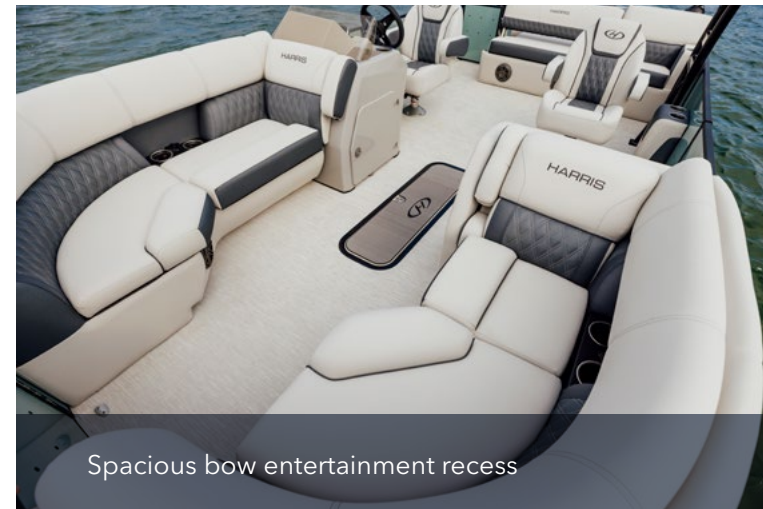

Spacious bow entertainment recess

DESIGN
OPTIONS

New exterior colors,
textures and finishes

GENEROUS
GEAR STORAGE

Space to store gear for
any adventure