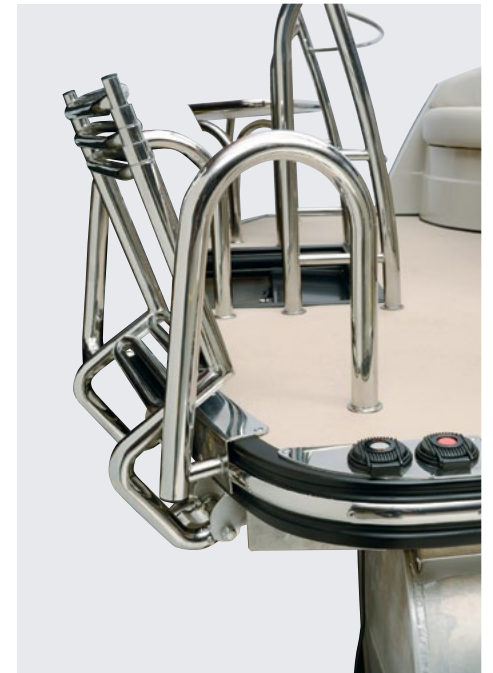

CROWNE CHANGING ROOM

CHANGING ROOM

EXTENDED REAR SWIM DECK
(Standard on Sunliner. Available on Cruiser.)

EXTENDED REAR PLATFORM
(Additional rear deck space on 3-tube Solstice, Grand Mariner and Crowne)

STAINLESS STEEL 4-STEP SST FOLD-DOWN TELESCOPE LADDER

POWER DEPLOYING AND RETRACTING LADDER
(Available on Solstice, Grand Mariner and Crowne)

FEATURES AND OPTIONS

ENTERTAINMENT CENTERS

ENTERTAINMENT BAR WITH WINE STORAGE
(Shown with standard top. Teak top available as an upgrade on Crowne)

ENTERTAINMENT BAR
(Optional refrigerator shown)

ENTERTAINMENT CENTER
(Solstice and Grand Mariner SLEC floorplan) (Refrigerator available as upgrade)

FLAG

AMERICAN OR CANADIAN FENCE-MOUNTED FLAG

JOYSTICK

SINGLE-ENGINE JOYSTICK PILOTING
(available on select Crowne, Grand Mariner and Solstice models)