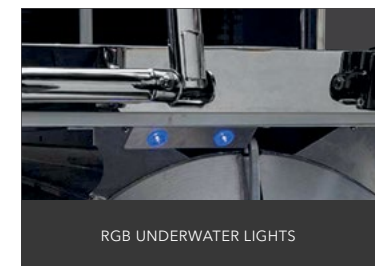

Vessel photographed in a controlled environment. Check local and state laws regarding the display of auxiliary lights and colors.

LIGHTED CUPHOLDERS AND SEAT-BASE ROPE LIGHTING

LIGHTED SPEAKERS

GRAND MARINER FENCE-MOUNTED DOCKING LIGHTS
(Standard on Grand Mariner)

SOLSTICE FENCE-MOUNTED DOCKING LIGHTS
(Standard on Solstice)

SUNLINER & CRUISER FENCE-MOUNTED DOCKING LIGHTS
(Standard on Sunliner. Optional on Cruiser.)

UNDERDECK LIGHTING

CROWNE FENCE-MOUNTED DOCKING LIGHTS
(Standard on Crowne)