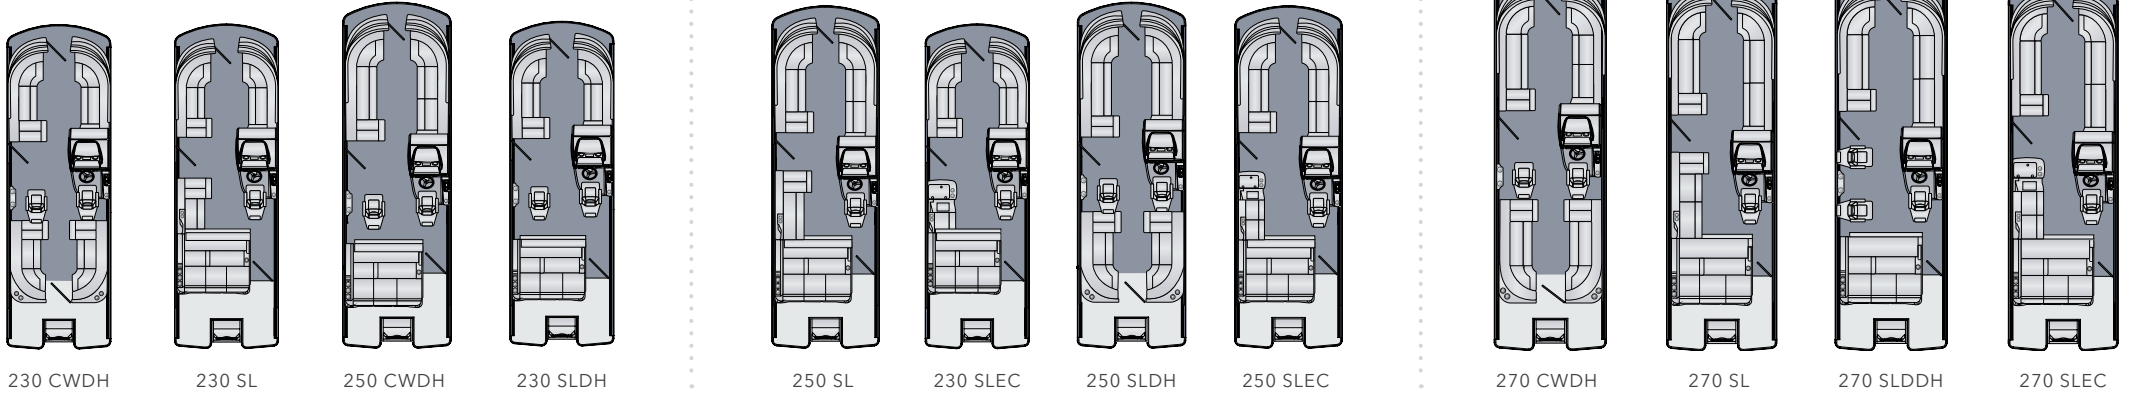

KEY

CS L Group
CW Center Walkthrough
CWDH Center Walkthrough with Dual Helm Seat

FC Fish and Cruise
SL Single Rear-facing Lounger
SLDH Single Rear-facing Lounger with Dual Helm Seats

SLDDH Single Rear-facing Lounger with Two Dual Helm Seats
SLEB Single Rear-facing Lounger with Entertainment Bar and Pressurized Sink
SLEC Single Rear-facing Lounger with Entertainment Center

GRAND MARINER