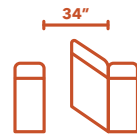

WHEELCHAIR-
FRIENDLY GATE

Easier access with 34" port-side
gate on 250 models