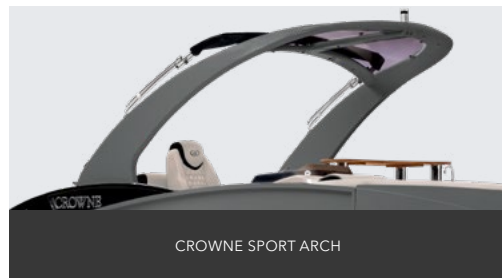

CROWNE TOPS

CROWNE SPORT ARCH