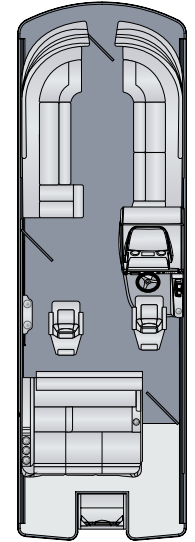

FLOORPLANS

Need help choosing
the best floorplan
for your family?

SCAN TO DISCOVER
YOUR PERFECT BOAT

CS

CW

CWDH

CROWNE			
GRAND MARINER			●
SOLSTICE		●	●
SUNLINER		●	●
CRUISER	●	●	●