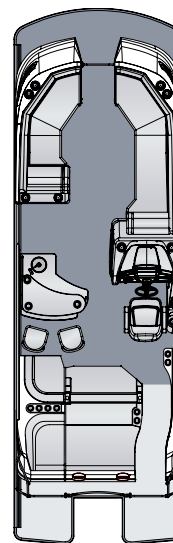

KEY

CS L Group
CW Center Walkthrough
CWDH Center Walkthrough with Dual Helm Seat

FC Fish and Cruise
SL Single Rear-facing Lounger
SLDH Single Rear-facing Lounger with Dual Helm Seats

SLDDH Single Rear-facing Lounger with Two Dual Helm Seats
SLEB Single Rear-facing Lounger with Entertainment Bar and Pressurized Sink
SLEC Single Rear-facing Lounger with Entertainment Center

SLDH

SLDDH

SLEB

SLEC

●				●	
●	●	●	●	●	●
●	●			●	
●	●	●	●	●	●
●	●