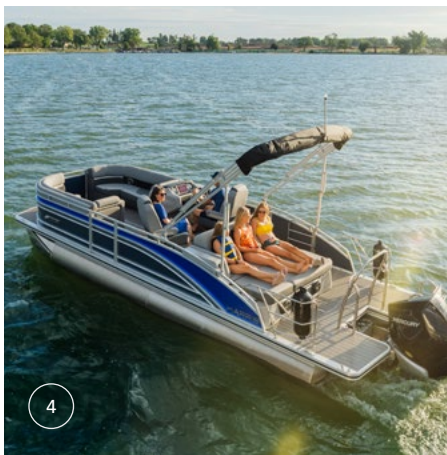

THE ALL-NEW SOLSTICE

FORWARD IN FULL COLOR

This is the year of perfect sunny days and jumping into new waters. It's the year of embracing a bold new look and seizing adventure.

It's the year of the Solstice.

With more power, design options, amenities and comfort, the redesigned Solstice is the epitome of sporty luxury.

NEW FOR 2023

1. **1 BOLD NEW COLORS**
   Energetic new fence, accent and furniture colors and finishes
2. **2 ERGONOMIC HELM**
   Lighter, sturdier raised helm with upholstered dash and wireless charging pocket
3. **3 MORE STANDARD AMENITIES**
   Interior lighting, USB-C chargers and GO7/GO9 screens with Mercury® VesselView Mobile®
4. **4 REAR SINGLE LOUNGER**
   Spacious 6-position lounger with built-in cooler
5. **5 TWO TOWER OPTIONS**
   Low-profile Ultra Tower or power-activated Ion Tower

SCAN TO MEET THE
ALL-NEW SOLSTICE