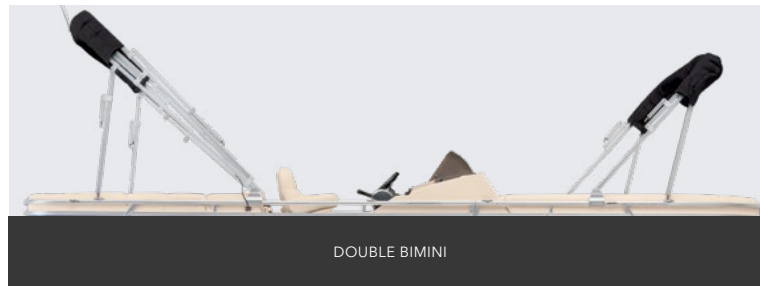

EVO TOWER
(Available only on Grand Mariner and Solstice)

ION TOWER
(Available only on Grand Mariner and Solstice)

DELUX TOWER
(Standard on Sunliner Sport)

BIMINI

10' BIMINI TOP

10' ELECTRIC BIMINI

12' BIMINI TOP