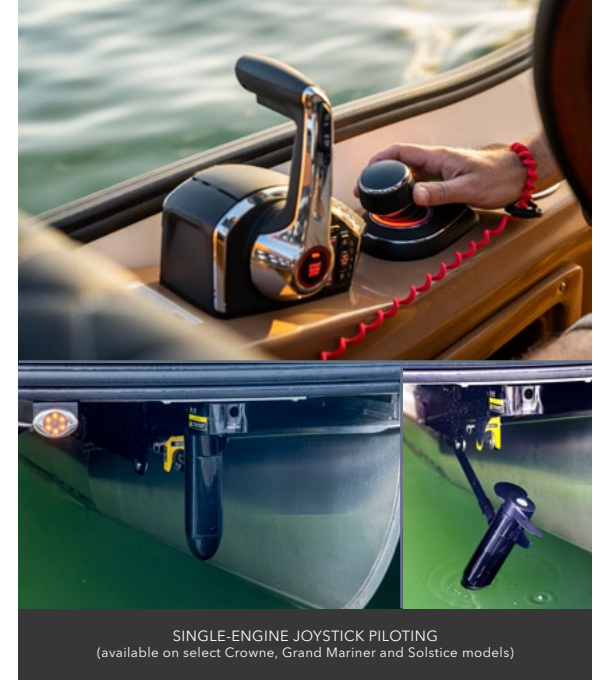

ENTERTAINMENT BAR
(Optional refrigerator shown)

ENTERTAINMENT CENTER
(Solstice and Grand Mariner SLEC floorplan) (Refrigerator available as upgrade)

FLAG

AMERICAN OR CANADIAN FENCE-MOUNTED FLAG

JOYSTICK

SINGLE-ENGINE JOYSTICK PILOTING
(available on select Crowne, Grand Mariner and Solstice models)