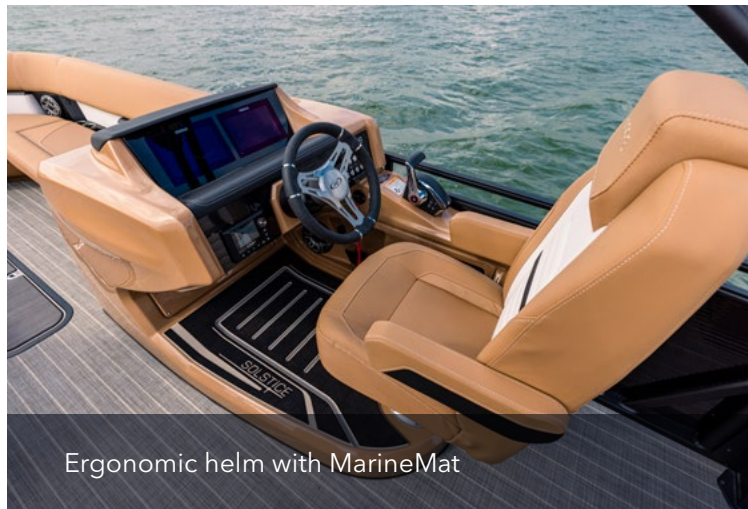

Ergonomic helm with MarineMat