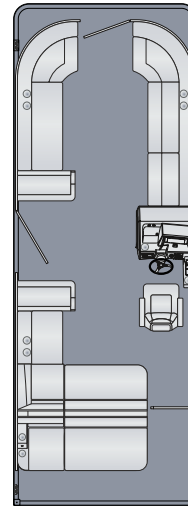

FLOORPLANS

Need help choosing
the best floorplan
for your family?

SCAN TO DISCOVER
YOUR PERFECT BOAT

CS

CW

CWDH

CROWNE			
GRAND MARINER			●
SOLSTICE		●	●
SUNLINER		●	●
CRUISER	●	●	●