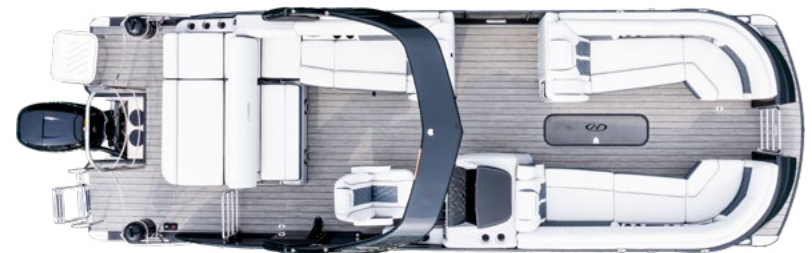

Spacious rear single lounger