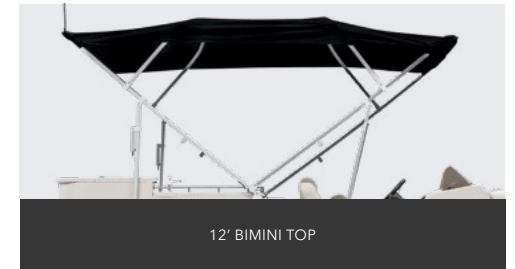

EVO TOWER
(Available only on Grand Mariner and Solstice)

ION TOWER
(Available only on Grand Mariner and Solstice)

DELUX TOWER
(Standard on Sunliner Sport)

BIMINI

10' BIMINI TOP

10' ELECTRIC BIMINI

12' BIMINI TOP