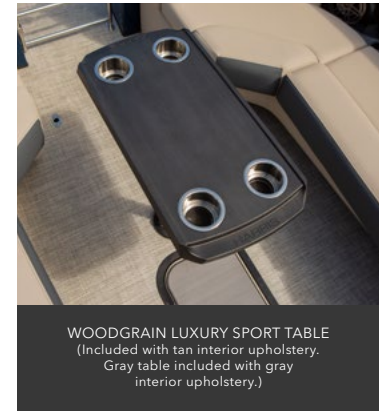

SOLSTICE HELM
(Shown with optional dual Simrad GO9s and raised helm)

MULTI-POSITION REAR LOUNGER
(Standard on Solstice SL floorplans)

JUMPSEAT
(Available on Cruiser, Sunliner, Solstice and Grand Mariner)

TABLES

ARTICULATING TEAK TABLE
(Available on Crowne single engine Models)

WOODGRAIN LUXURY SPORT TABLE
(Included with tan interior upholstery. Gray table included with gray interior upholstery.)

CHAISE END TABLE
(Available on Cruiser, Sunliner, Solstice and Grand Mariner models)