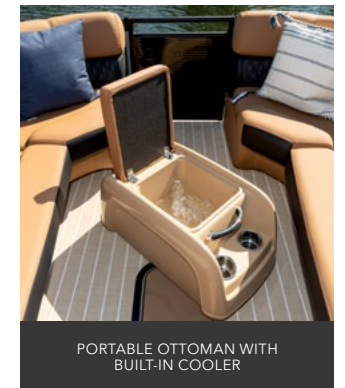

UPGRADED BLACK ACRYLIC TABLE WITH CUPHOLDERS AND STEMWARE HOLDERS

COOLERS

COOLER BAG
(Available as part of a convenience package)

INTEGRATED COOLER
(Standard on Solstice SL, Cruiser SL and CS, and Sunliner SL)