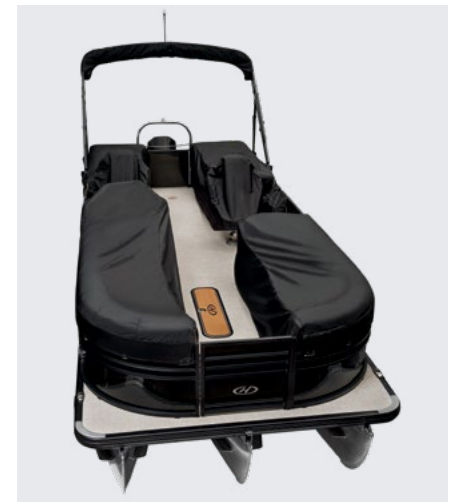

SEAT COVERS SHOWN IN BLACK