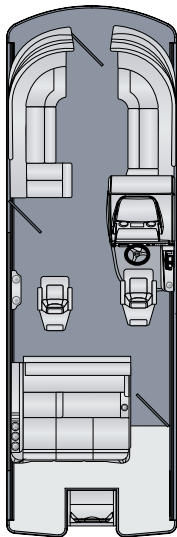

KEY

CS L Group
CW Center Walkthrough
CWDH Center Walkthrough with Dual Helm Seat

FC Fish and Cruise
SL Single Rear-facing Lounger
SLDH Single Rear-facing Lounger with Dual Helm Seats

SLDDH Single Rear-facing Lounger with Two Dual Helm Seats
SLEB Single Rear-facing Lounger with Entertainment Bar and Pressurized Sink
SLEC Single Rear-facing Lounger with Entertainment Center

SLDH

SLDDH

SLEB

SLEC

●				●	
●	●	●	●	●	●
●	●			●	
●	●	●	●	●	●
●	●