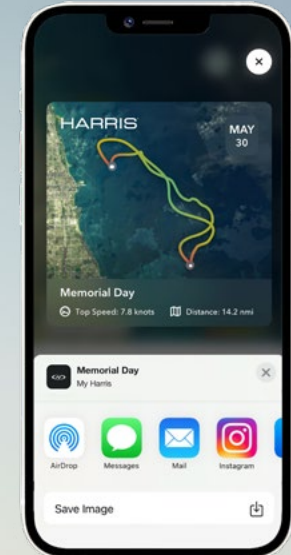

GRAND MARINER

SOLSTICE

SUNLINER

SAY HELLO TO
extraordinary

experience MY HARRIS

Live the Harris experience on and off the water
with the My Harris mobile app.

Available on the App Store and Google Play

HARRISBOATS.COM