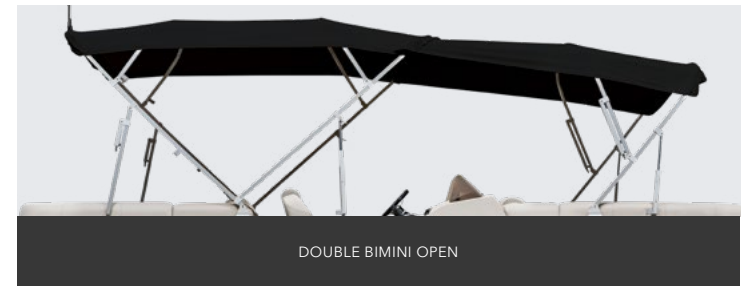

10' ELECTRIC BIMINI

12' BIMINI TOP

DOUBLE BIMINI OPEN