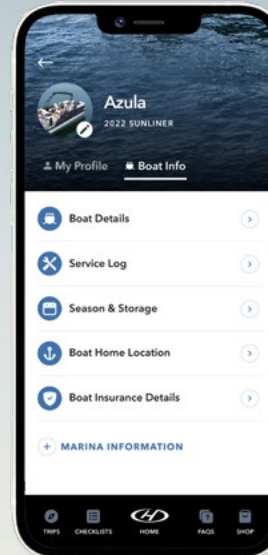

GRAND MARINER

SOLSTICE

SUNLINER

SAY HELLO TO
extraordinary

experience MY HARRIS

Live the Harris experience on and off the water
with the My Harris mobile app.

Available on the App Store and Google Play

HARRISBOATS.COM