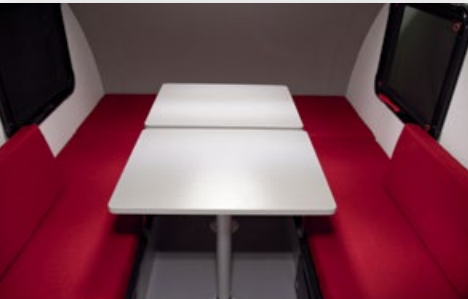

Large comfortable *Queen* bed, toilet and molded fiberglass shower unit, kitchenette/dining area, automatic fan, efficient storage space: the **HÉLIO O Series** is available in three configurations (O2, O3, O4) and offers all the comfort and convenience you are looking for as you set out on your hassle-free vacation!

e2

Perfect for couples seeking comfort and autonomy as they set out on their vacationing adventures anytime. With its *Queen* bed, enclosed shower and toilet, kitchenette/dining area, large fridge, automatic fan and lots of storage space, the **HÉLIO O2** travel trailer will delight you with its multiple conveniences and ultra-modern and sleek appearance.

Weight
From 1550 lb

**2-person
Queen bed**
(65 ins X 74 ins)

**Shower
and toilet
unit**

**Efficient
storage space**

**3.3 cu. ft.
fridge
/ freezer**

**4-seater
round table**

03

The **HÉLIO 03** is extremely versatile and can sleep up to 3 people. Its rear Queen bed sleeps 2 persons and a front dining table transforms into a single bed for one person. A fixed toilet is located under the front bench, with an outdoor shower. Complete comfort is assured aboard the **HÉLIO 03** with a kitchenette/dining area with two burners and sink, efficient fan with automatic temperature control, large Dometic fridge, etc.

Weight
From 1561 lb

2-person
Queen bed
+ single bed

Outdoor
shower / fixed
toilet

Efficient
storage space

3,3 cu. ft.
fridge
/ freezer

4 seater
round table
+ 2 seater table

C4

The perfect choice for families and the go-to option for camper-ready solutions, the **HÉLIO 04** sleeps up to 4 people. Two tables allow for a large bed and a single table for 2 people. Also offering lots of storage space, a portable toilet, a dedicated cooler space, USB and 12V outlets, etc. As an option, it is possible to have a large front counter with a return sink and storage cabinets. Everything is on hand to stay dry and enjoy the outdoors in superb comfort!