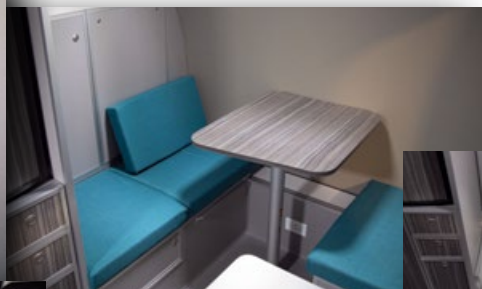

Large comfortable *Queen* bed, toilet and molded fiberglass shower unit, kitchenette/dining area, automatic fan, efficient storage space: the **HÉLIO O Series** is available in three configurations (O2, O3, O4) and offers all the comfort and convenience you are looking for as you set out on your hassle-free vacation!

e2

Perfect for couples seeking comfort and autonomy as they set out on their vacationing adventures anytime. With its *Queen* bed, enclosed shower and toilet, kitchenette/dining area, large fridge, automatic fan and lots of storage space, the **HÉLIO O2** travel trailer will delight you with its multiple conveniences and ultra-modern and sleek appearance.

Weight
From 1550 lb

**2-person
Queen bed**
(65 ins X 74 ins)

**Shower
and toilet
unit**

**Efficient
storage space**

**3.3 cu. ft.
fridge
/ freezer**

**4-seater
round table**

03

The **HÉLIO 03** is extremely versatile and can sleep up to 3 people. Its rear Queen bed sleeps 2 persons and a front dining table transforms into a single bed for one person. A fixed toilet is located under the front bench, with an outdoor shower. Complete comfort is assured aboard the **HÉLIO 03** with a kitchenette/dining area with two burners and sink, efficient fan with automatic temperature control, large Dometic fridge, etc.

Weight
From 1561 lb

2-person
Queen bed
+ single bed

Outdoor
shower / fixed
toilet

Efficient
storage space

3,3 cu. ft.
fridge
/ freezer

4 seater
round table
+ 2 seater table

C4

The perfect choice for families and the go-to option for camper-ready solutions, the **HÉLIO 04** sleeps up to 4 people. Two tables allow for a large bed and a single table for 2 people. Also offering lots of storage space, a portable toilet, a dedicated cooler space, USB and 12V outlets, etc. As an option, it is possible to have a large front counter with a return sink and storage cabinets. Everything is on hand to stay dry and enjoy the outdoors in superb comfort!