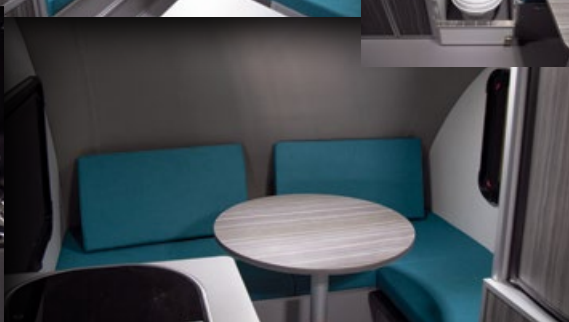

Large comfortable *Queen* bed, toilet and molded fiberglass shower unit, kitchenette/dining area, automatic fan, efficient storage space: the **HÉLIO O Series** is available in three configurations (O2, O3, O4) and offers all the comfort and convenience you are looking for as you set out on your hassle-free vacation!

e2

Perfect for couples seeking comfort and autonomy as they set out on their vacationing adventures anytime. With its *Queen* bed, enclosed shower and toilet, kitchenette/dining area, large fridge, automatic fan and lots of storage space, the **HÉLIO O2** travel trailer will delight you with its multiple conveniences and ultra-modern and sleek appearance.

Weight
From 1550 lb

**2-person
Queen bed**
(65 ins X 74 ins)

**Shower
and toilet
unit**

**Efficient
storage space**

**3.3 cu. ft.
fridge
/ freezer**

**4-seater
round table**

03

The **HÉLIO 03** is extremely versatile and can sleep up to 3 people. Its rear Queen bed sleeps 2 persons and a front dining table transforms into a single bed for one person. A fixed toilet is located under the front bench, with an outdoor shower. Complete comfort is assured aboard the **HÉLIO 03** with a kitchenette/dining area with two burners and sink, efficient fan with automatic temperature control, large Dometic fridge, etc.

Weight
From 1561 lb

2-person
Queen bed
+ single bed

Outdoor
shower / fixed
toilet

Efficient
storage space

3,3 cu. ft.
fridge
/ freezer

4 seater
round table
+ 2 seater table

C4

The perfect choice for families and the go-to option for camper-ready solutions, the **HÉLIO 04** sleeps up to 4 people. Two tables allow for a large bed and a single table for 2 people. Also offering lots of storage space, a portable toilet, a dedicated cooler space, USB and 12V outlets, etc. As an option, it is possible to have a large front counter with a return sink and storage cabinets. Everything is on hand to stay dry and enjoy the outdoors in superb comfort!