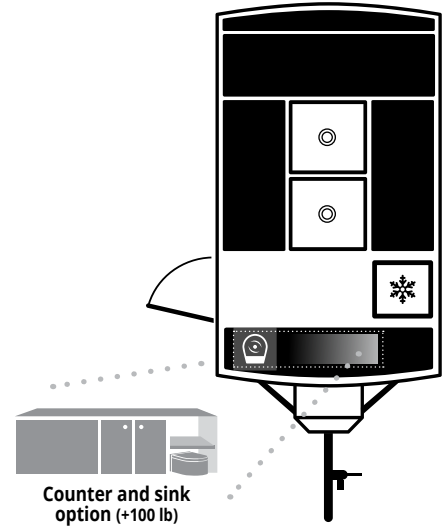

Weight
From 1550 lb

**2-person
Queen bed**
(65 ins X 74 ins)

**Shower
and toilet
unit**

**Efficient
storage space**

**3.3 cu. ft.
fridge
/ freezer**

**4-seater
round table**

03

The **HÉLIO 03** is extremely versatile and can sleep up to 3 people. Its rear Queen bed sleeps 2 persons and a front dining table transforms into a single bed for one person. A fixed toilet is located under the front bench, with an outdoor shower. Complete comfort is assured aboard the **HÉLIO 03** with a kitchenette/dining area with two burners and sink, efficient fan with automatic temperature control, large Dometic fridge, etc.

Weight
From 1561 lb

2-person
Queen bed
+ single bed

Outdoor
shower / fixed
toilet

Efficient
storage space

3,3 cu. ft.
fridge
/ freezer

4 seater
round table
+ 2 seater table

C4

The perfect choice for families and the go-to option for camper-ready solutions, the **HÉLIO 04** sleeps up to 4 people. Two tables allow for a large bed and a single table for 2 people. Also offering lots of storage space, a portable toilet, a dedicated cooler space, USB and 12V outlets, etc. As an option, it is possible to have a large front counter with a return sink and storage cabinets. Everything is on hand to stay dry and enjoy the outdoors in superb comfort!