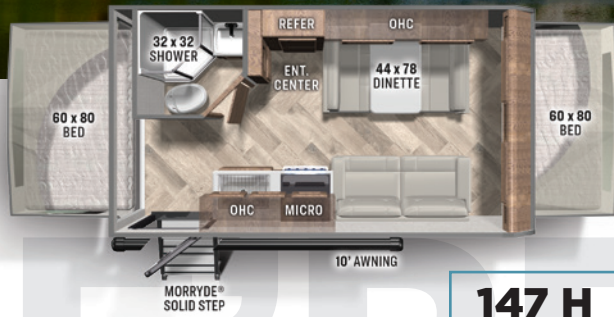

YES, WE'RE BACK!

SOLAIRE HYBRIDS

147 H

163 H

244 H

HYBRID MODELS

	147 H	163 H	244 H
Hitch Dry Weight	323	270	520
Dry Axle Weight	3345	3619	5259
Total Dry Weight	3668	3889	5779
GVWR	5423	7270	7520
Unloaded Vehicle Weight	3383	3657	5297
Interior Height	TBD	TBD	TBD
Exterior Height w/ AC	TBD	TBD	TBD
Exterior Width	8'	8'	8'
Travel Length	19'1"	20'8"	29'
Open Length	23'2"	24'7"	32'8"
Fresh Water Capacity (Gal.)	44	44	44
Gray Water Capacity (Gal.)	38	38	60
Black Water Capacity (Gal.)	30	38	30
Cargo Carrying Capacity (Gal.)	2040	3613	2223