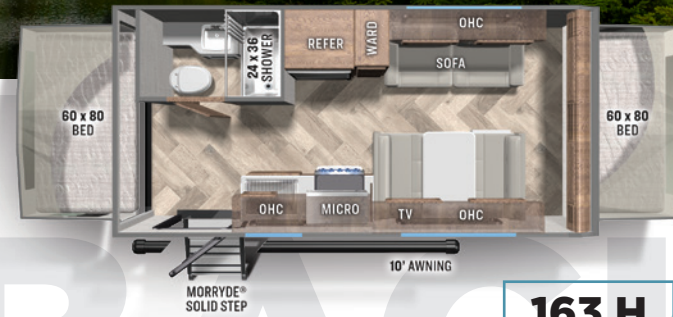

YES, WE'RE BACK!

SOLAIRE HYBRIDS

147 H

163 H

244 H

HYBRID MODELS

	147 H	163 H	244 H
Hitch Dry Weight	323	270	520
Dry Axle Weight	3345	3619	5259
Total Dry Weight	3668	3889	5779
GVWR	5423	7270	7520
Unloaded Vehicle Weight	3383	3657	5297
Interior Height	TBD	TBD	TBD
Exterior Height w/ AC	TBD	TBD	TBD
Exterior Width	8'	8'	8'
Travel Length	19'1"	20'8"	29'
Open Length	23'2"	24'7"	32'8"
Fresh Water Capacity (Gal.)	44	44	44
Gray Water Capacity (Gal.)	38	38	60
Black Water Capacity (Gal.)	30	38	30
Cargo Carrying Capacity (Gal.)	2040	3613	2223