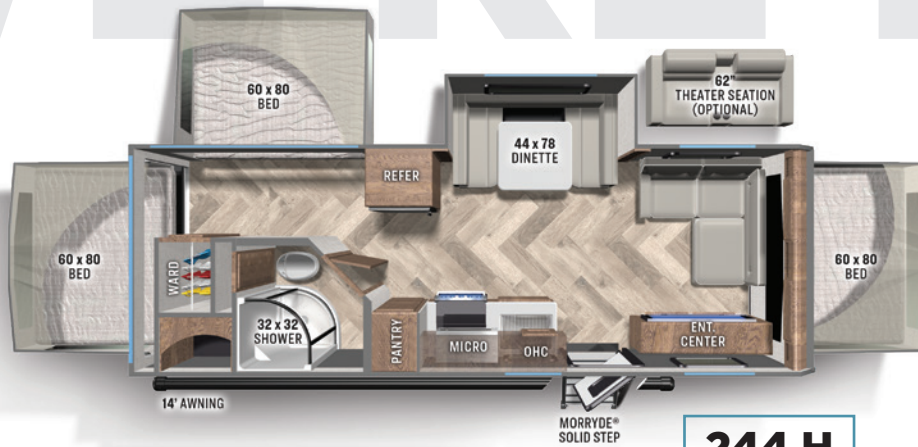

YES, WE'RE BACK!

SOLAIRE HYBRIDS

147 H

163 H

244 H

HYBRID MODELS

	147 H	163 H	244 H
Hitch Dry Weight	323	270	520
Dry Axle Weight	3345	3619	5259
Total Dry Weight	3668	3889	5779
GVWR	5423	7270	7520
Unloaded Vehicle Weight	3383	3657	5297
Interior Height	TBD	TBD	TBD
Exterior Height w/ AC	TBD	TBD	TBD
Exterior Width	8'	8'	8'
Travel Length	19'1"	20'8"	29'
Open Length	23'2"	24'7"	32'8"
Fresh Water Capacity (Gal.)	44	44	44
Gray Water Capacity (Gal.)	38	38	60
Black Water Capacity (Gal.)	30	38	30
Cargo Carrying Capacity (Gal.)	2040	3613	2223