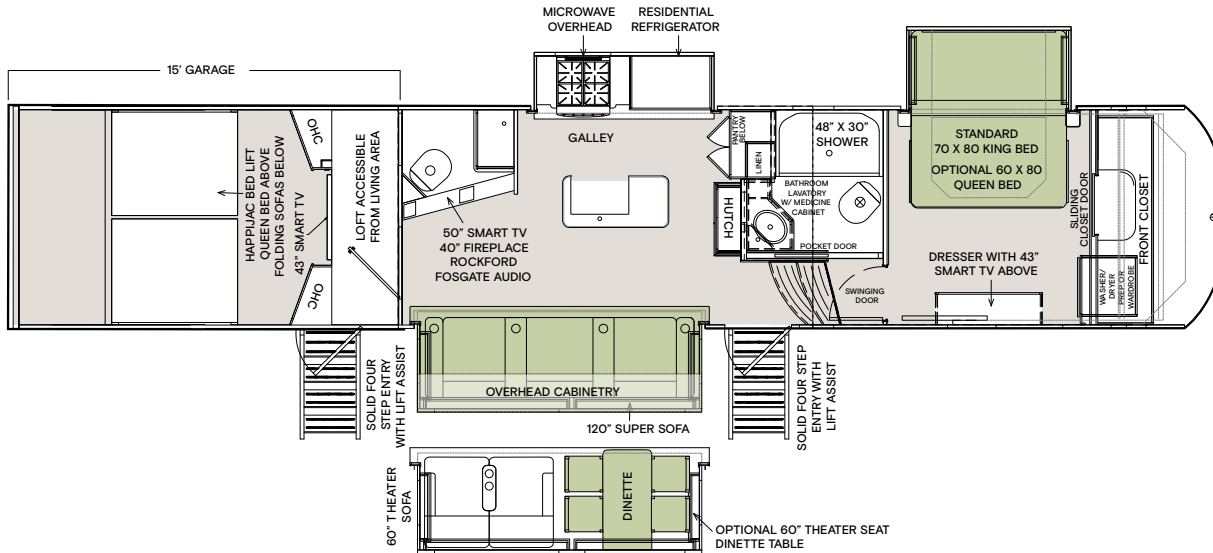

Floor Plan

399TH

399THX

NEW