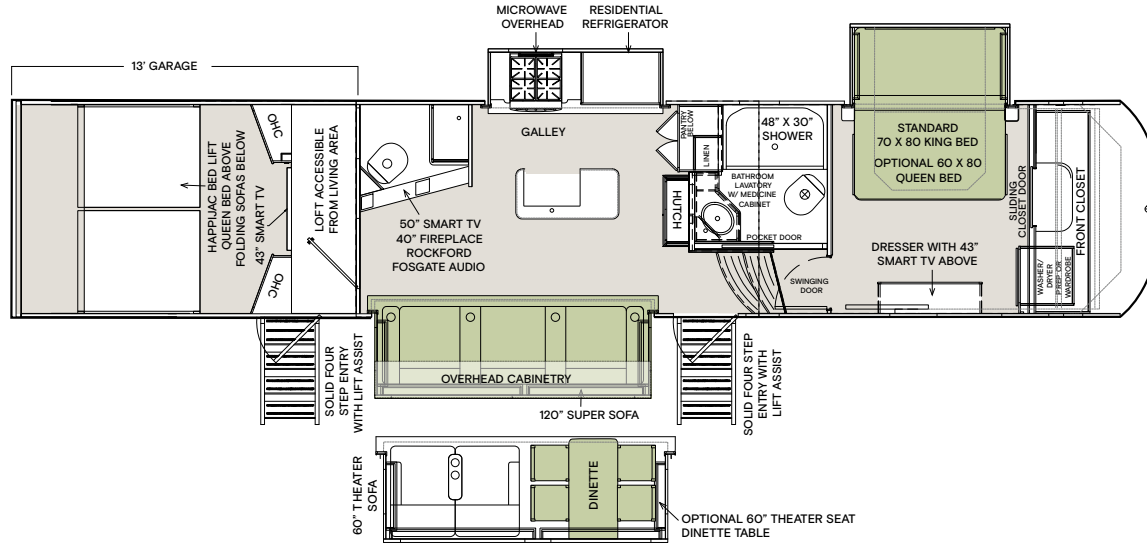

Floor Plan

399TH