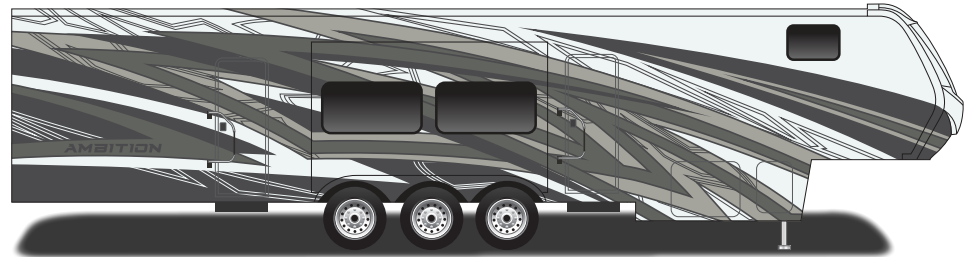

50TH ANNIVERSARY

NEW

FIRE OPAL

WATERFALL

FROSTED GRANITE

Floor Plan

399TH

399THX