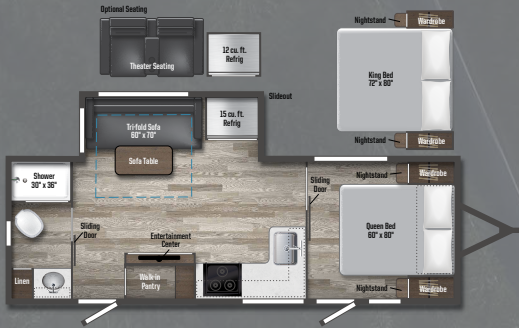

V2427RB /

V2730RL /

V2831RB /

V3033BH /

V3235RL /

V3538BR /

V2427RB

V2730RL

V2831RB

V3033BH

V3235RL

V3538BR

EXTERIOR LENGTH

27'11"

31'

31'8"

34'3"

36'4"

38'11"

GVWR

10,400

10,400

10,400

10,400

10,400

11,000

DRY WEIGHT

6,762

7,464

7,460

8,048

8,572

9,626

DRY HITCH WEIGHT

674

826

840

832

914

1,030

WINNEBAGO