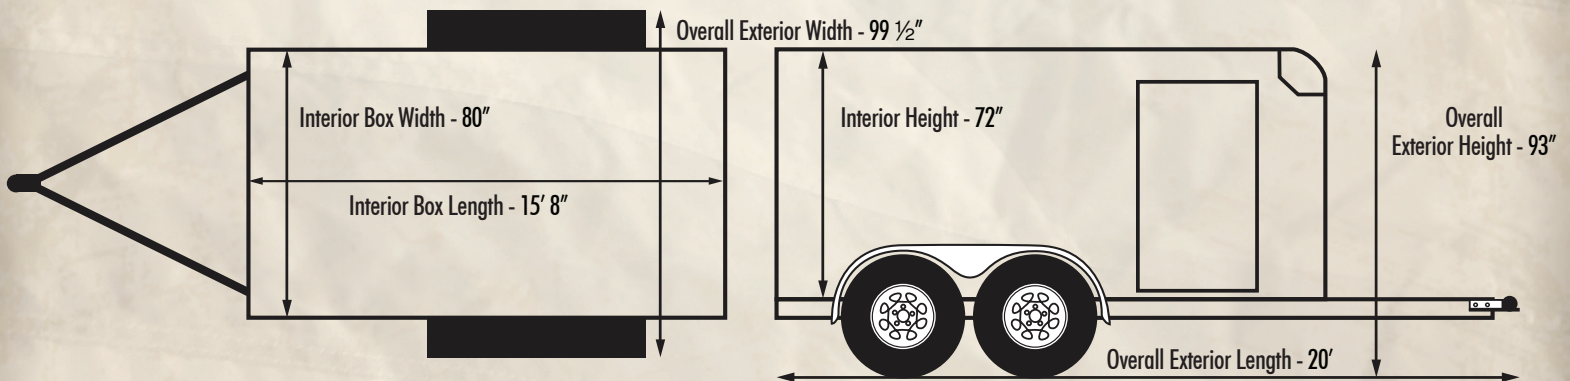

www.carmate-trailers.com
Trailers That Work For A Living!

CAR★MATE®

TRAILERS INC. ★★☆☆

7' WIDE CUSTOM CARGO SPECIFICATIONS

7' W Single Axle Custom Cargo Trailer				7' W Tandem Axle Custom Cargo Trailer				
7' x 10'	7' x 12'	7' x 14'	Size	7' x 12'	7' x 14'	7' x 16'	7' x 18'	7' x 20'
CM710CC	CM712CC	CM714CC	Model #	CM712CC-HD	CM714CC-HD	CM716CC-HD	CM718CC-HD	CM720CC-HD
3500#			GVWR	7000#				
3500# Dexter Torflex Axle			Axle(s)	2 - 3500# Dexter Torflex Axles				
2"			Coupler/Hitch Ball Size	2 5/16"				
14'	16'	18'	Overall Exterior Length	16'	18'	20'	22'	24'
92"			Overall Exterior Height	92"		93"		94"
99 1/2"			Overall Exterior Width	99 1/2"				
9' 8"	11' 8"	13' 8"	Interior Box Length	11' 8"	13' 8"	15' 8"	17' 8"	19' 8"
80"			Interior Box Width	80"				
72"			Interior Height	72"				
19"			Platform Height	19"		20"		21"
18"			Hitch Height	18"		19"		20"
78" W x 68" H Opening			Double Rear Doors (standard)	78" W x 68" H Opening			78" W x 65" H Opening	
78" W x 65" H Opening			Ramp Rear Door (optional)	78" W x 65" H Opening				
30" W	36" W		Side Man Door Size (standard)	30" W	36" W			
2" x 4" Tube			Frame	2" x 4" Tube		2" x 5" Tube		2" x 6" Tube
2000#			Tongue Jack	2000#				5000#

7' Wide HD model CM716CC-HD shown

DEALER IMPRINT