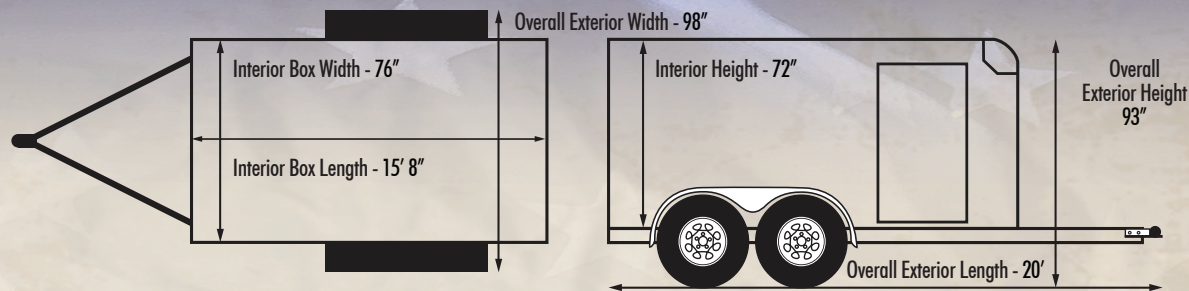

Aluminum Roof Bows - 24" OC
3/4" Plywood Floor - Unpainted - LIFETIME WARRANTY
Structural Steel Tube Frame
Aluminum Diamond Plate Corner
16" Aluminum Diamond Plate Front Stone Guard
Smooth Aluminum Fenders
Hot Dipped Galvanized Door Hardware
LED Lighting - LIFETIME WARRANTY

www.carmate-trailers.com
Trailers That Work For A Living!

SPORTSTER CARGO SPECIFICATIONS

SPORTSTER CARGO model CM716EC-HD shown

Single Axle								Tandem Axle					
5' x 8.5'	5' x 10'	6' x 10'	6' x 12'	6' x 14'	7' x 12'	7' x 14'	Size	6' x 10'	6' x 12'	6' x 14'	7' x 12'	7' x 14'	7' x 16'
CM508EC	CM510EC	CM610EC	CM612EC	CM614EC	CM712EC	CM714EC	Model #	CM610EC-HD	CM612EC-HD	CM614EC-HD	CM712EC-HD	CM714EC-HD	CM716EC-HD
2990#					3500#		GVWR	7000#					
3500# Dexter Spring Axle							Axle(s)	2 - 3500# Dexter Spring Axles					
Optional					Standard		Electric Brakes-Forward Self Adjusting w/Breakaway Kit & Charger	Standard					
2"							Coupler/Hitch Ball Size	2 5/16"					
Flat 4 Pole					7 Pole		Light Plug Connector	7 Pole					
12' 9"	14' 3"	14' 3"	16' 3"	18' 3"	16'	18'	Overall Exterior Length	14' 3"	16' 3"	18' 3"	16'	18'	20'
82"		92"			93"		Overall Exterior Height	93"					
79 1/2"		94"			98"		Overall Exterior Width	94"			98"		
8' 2"	9' 8"	9' 8"	11' 8"	13' 8"	11' 8"	13' 8"	Interior Box Length	9' 8"	11' 8"	13' 8"	11' 8"	13' 8"	15' 8"
56"		68"			76"		Interior Box Width	68"			76"		
62"		72"					Interior Height	72"					
19"					20"		Platform Height	20"					
18"					19"		Hitch Height	19"					
Single 48" W x 58" H		Double 66" W x 68" H			Double 74" W x 68" H		Rear Door(s) Opening (standard)	Double 66" W x 68" H			Double 74" W x 68" H		
54" W x 55" H		66" W x 65" H			74" W x 65" H		Ramp Rear Door Opening (optional)	66" W x 65" H			74" W x 65" H		
Optional		Standard					Side Man Door	Standard					
24"	30"	32"	36"				Side Man Door Size	24"	30"	36"	30"	36"	
2" x 2" x 1/8" Steel Angle		2" x 2" x 3/16" Steel Angle					Crossmembers - 24" OC	2" x 2" x 3/16" Steel Angle					
2" x 3"					2" x 4"		Frame	2" x 4"					