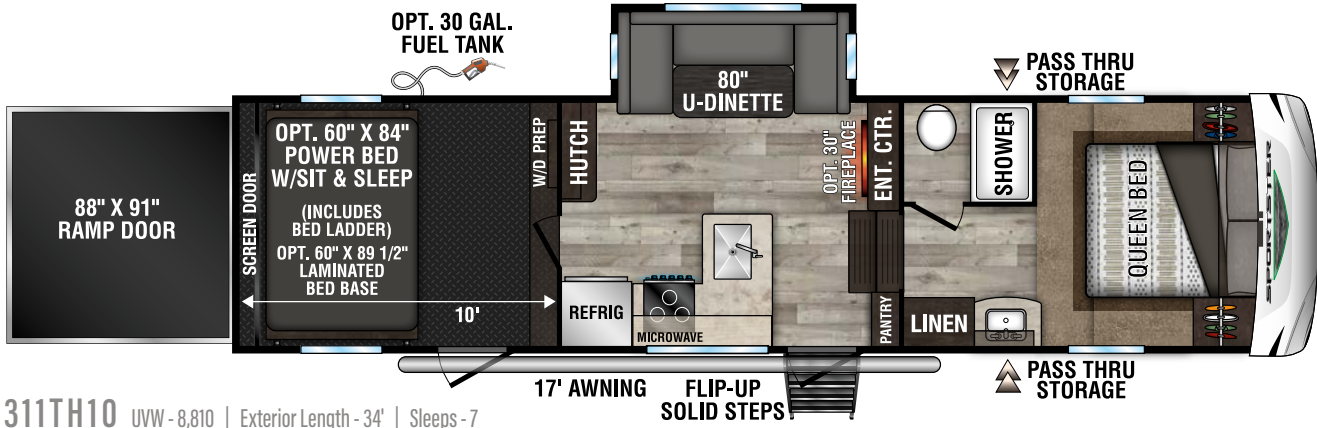

RECREATIONAL
VEHICLES

SPORTSTER

TRAVEL TRAILER AND FIFTH WHEEL TOY HAULERS

2023 SPORTSTER TRAVEL TRAILER TOY HAULERS

270THR UVW - 6,600 | Exterior Length - 30' 8" | Sleeps - 4

301THR UVW - 8,070 | Exterior Length - 35' 10" | Sleeps - 8

2023 SPORTSTER FIFTH WHEEL TOY HAULERS

280TH UVW - 8,100 | Exterior Length - 32' 6" | Sleeps - 7

2023 SPORTSTER FIFTH WHEEL TOY HAULERS

Sportster

KZ RECREATIONAL VEHICLES

985 N 900 W SHIPSEWANA, IN 46565

E: KZ@KZ-RV.COM