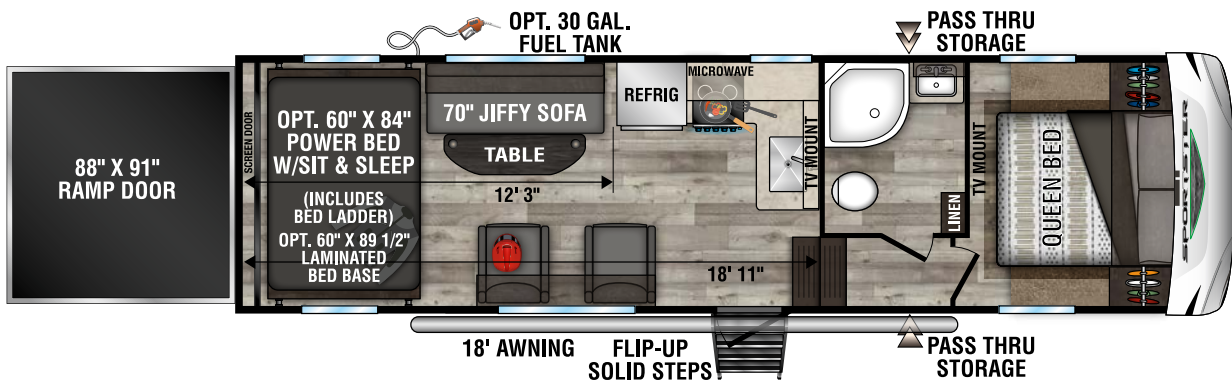

RECREATIONAL
VEHICLES

SPORTSTER

TRAVEL TRAILER AND FIFTH WHEEL TOY HAULERS

2023 SPORTSTER TRAVEL TRAILER TOY HAULERS

270THR UVW - 6,600 | Exterior Length - 30' 8" | Sleeps - 4

301THR UVW - 8,070 | Exterior Length - 35' 10" | Sleeps - 8

2023 SPORTSTER FIFTH WHEEL TOY HAULERS

280TH UVW - 8,100 | Exterior Length - 32' 6" | Sleeps - 7

2023 SPORTSTER FIFTH WHEEL TOY HAULERS

Sportster

KZ RECREATIONAL VEHICLES

985 N 900 W SHIPSEWANA, IN 46565

E: KZ@KZ-RV.COM