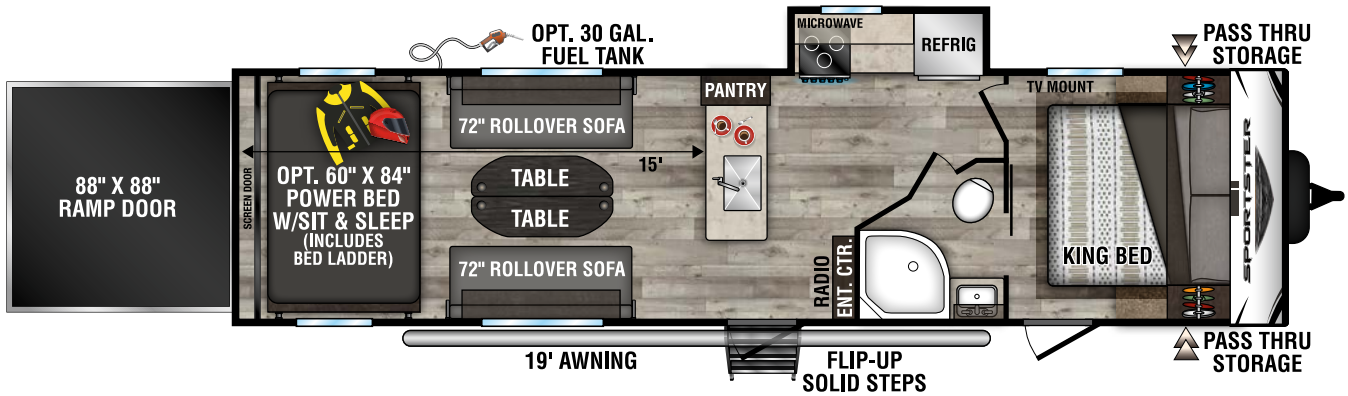

RECREATIONAL
VEHICLES

SPORTSTER

TRAVEL TRAILER AND FIFTH WHEEL TOY HAULERS

2023 SPORTSTER TRAVEL TRAILER TOY HAULERS

270THR UVW - 6,600 | Exterior Length - 30' 8" | Sleeps - 4

301THR UVW - 8,070 | Exterior Length - 35' 10" | Sleeps - 8

2023 SPORTSTER FIFTH WHEEL TOY HAULERS

280TH UVW - 8,100 | Exterior Length - 32' 6" | Sleeps - 7

2023 SPORTSTER FIFTH WHEEL TOY HAULERS

Sportster

KZ RECREATIONAL VEHICLES

985 N 900 W SHIPSEWANA, IN 46565

E: KZ@KZ-RV.COM