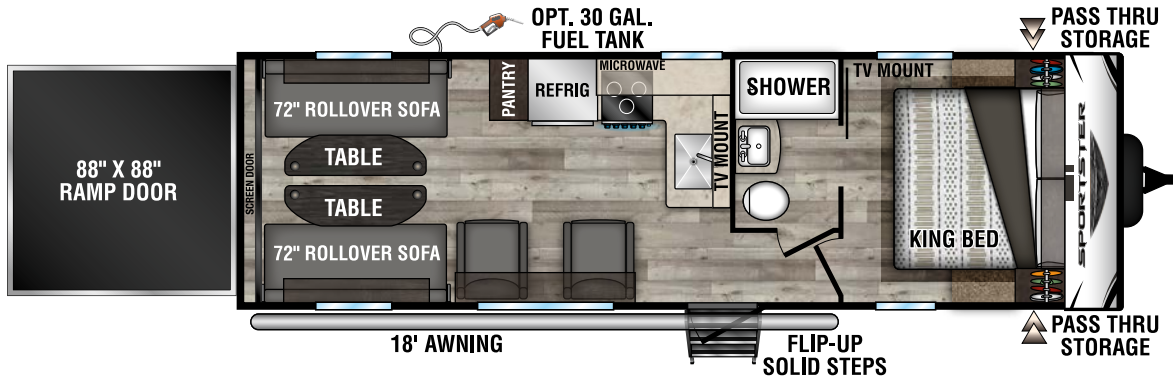

RECREATIONAL
VEHICLES

SPORTSTER

TRAVEL TRAILER AND FIFTH WHEEL TOY HAULERS

2023 SPORTSTER TRAVEL TRAILER TOY HAULERS

270THR UVW - 6,600 | Exterior Length - 30' 8" | Sleeps - 4

301THR UVW - 8,070 | Exterior Length - 35' 10" | Sleeps - 8

2023 SPORTSTER FIFTH WHEEL TOY HAULERS

280TH UVW - 8,100 | Exterior Length - 32' 6" | Sleeps - 7

2023 SPORTSTER FIFTH WHEEL TOY HAULERS

Sportster

KZ RECREATIONAL VEHICLES

985 N 900 W SHIPSEWANA, IN 46565

E: KZ@KZ-RV.COM