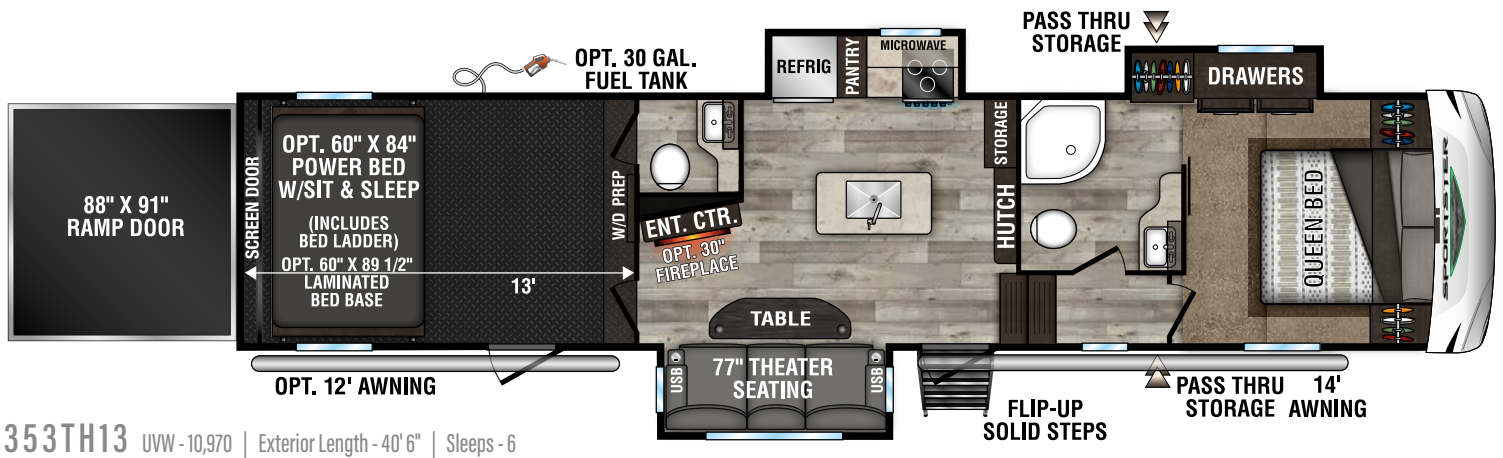

RECREATIONAL
VEHICLES

SPORTSTER

TRAVEL TRAILER AND FIFTH WHEEL TOY HAULERS

2023 SPORTSTER TRAVEL TRAILER TOY HAULERS

270THR UVW - 6,600 | Exterior Length - 30' 8" | Sleeps - 4

301THR UVW - 8,070 | Exterior Length - 35' 10" | Sleeps - 8

2023 SPORTSTER FIFTH WHEEL TOY HAULERS

280TH UVW - 8,100 | Exterior Length - 32' 6" | Sleeps - 7

2023 SPORTSTER FIFTH WHEEL TOY HAULERS

Sportster

KZ RECREATIONAL VEHICLES

985 N 900 W SHIPSEWANA, IN 46565

E: KZ@KZ-RV.COM