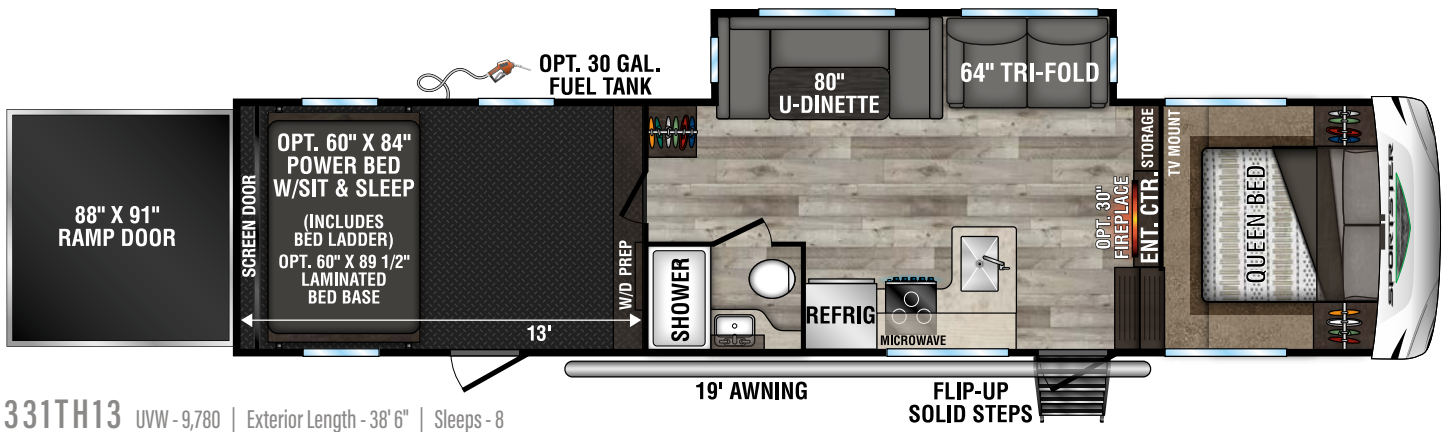

RECREATIONAL
VEHICLES

SPORTSTER

TRAVEL TRAILER AND FIFTH WHEEL TOY HAULERS

2023 SPORTSTER TRAVEL TRAILER TOY HAULERS

270THR UVW - 6,600 | Exterior Length - 30' 8" | Sleeps - 4

301THR UVW - 8,070 | Exterior Length - 35' 10" | Sleeps - 8

2023 SPORTSTER FIFTH WHEEL TOY HAULERS

280TH UVW - 8,100 | Exterior Length - 32' 6" | Sleeps - 7

2023 SPORTSTER FIFTH WHEEL TOY HAULERS

Sportster

KZ RECREATIONAL VEHICLES

985 N 900 W SHIPSEWANA, IN 46565

E: KZ@KZ-RV.COM