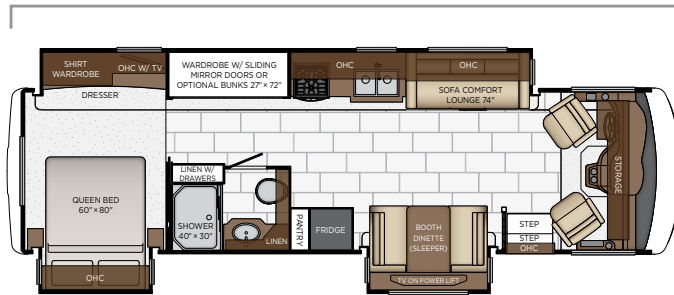

Length: 33' 11"

3315	Length	33' 11"	Grey Tank	60 gal.
	Width	101.5"	Sewage Tank	40 gal.
	App. Overall Height	12' 04"	Water Tank	75 gal.
	Interior Width	95.5"	Propane Tank	25 gal.
	Interior Height	80"	Furnace	30,000 btu