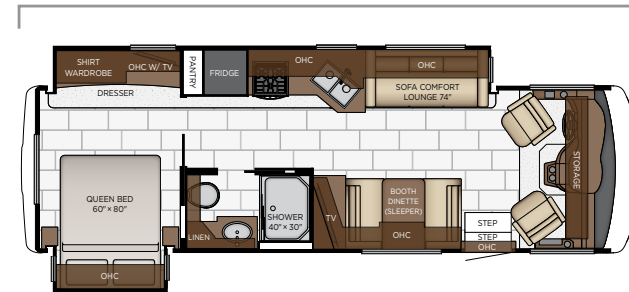

Length: 30' 11"

3014	Length	30' 11"	Grey Tank	60 gal.
	Width	101.5"	Sewage Tank	40 gal.
	App. Overall Height	12' 04"	Water Tank	75 gal.
	Interior Width	95.5"	Propane Tank	25 gal.
	Interior Height	80"	Furnace	35,000 btu

★ - new floor plan