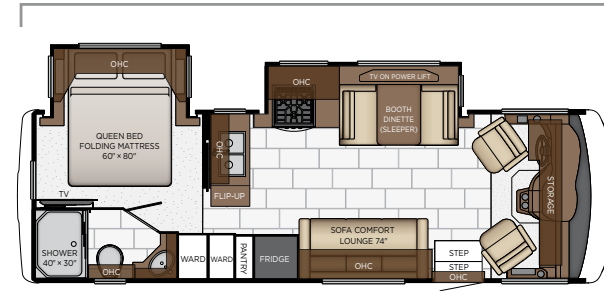

Length: 28' 11"

2813	Length	28' 11"	Grey Tank	60 gal.
	Width	101.5"	Sewage Tank	40 gal.
	App. Overall Height	12' 04"	Water Tank	75 gal.
	Interior Width	95.5"	Propane Tank	25 gal.
	Interior Height	80"	Furnace	30,000 btu