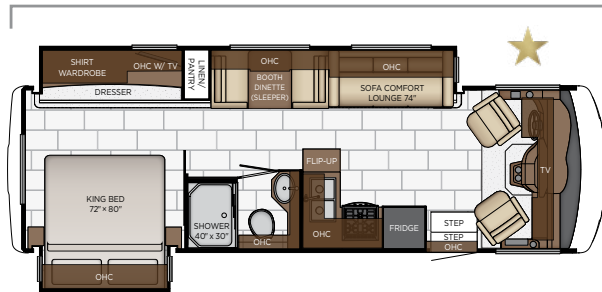

Length: 29' 11"

2920	Length	29' 11"	Grey Tank	60 gal.
	Width	101.5"	Sewage Tank	40 gal.
	App. Overall Height	12' 04"	Water Tank	75 gal.
	Interior Width	95.5"	Propane Tank	25 gal.
	Interior Height	80"	Furnace	30,000 btu