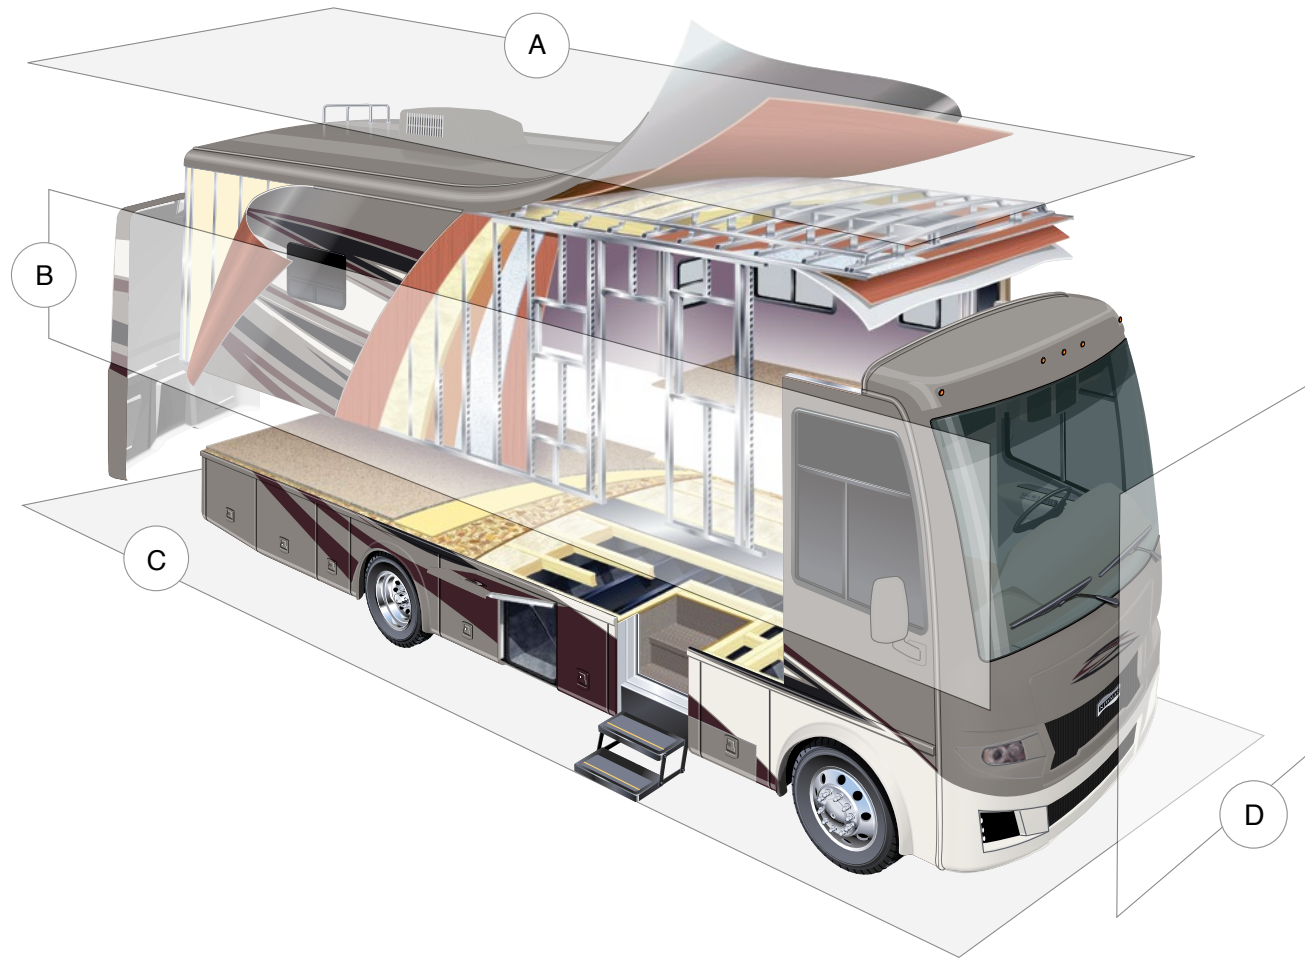

A. ROOF

- BriteTEK™ Roof with Walkable Deck
- Batten Insulation
- A/C Ducting
- 16" on Center Aluminum Rafter Framing
- Kraft Paper Vapor Barrier
- 5/8" Bead Foam
- 3/16" Panel
- Padded Vinyl Overlay

B. SIDEWALL

- Interior Wall Panel
- 5/8" Bead Foam
- Kraft Paper Vapor Barrier
- Batten Insulation
- Composite One-Piece Gelcoat Exterior Sidewall
- Aluminum Framing

C. FLOOR

- Carpet/Tile
- Carpet Padding
- 5/8" Floor Decking
- Batten Insulation
- 16" on Center Wood Framing
- Polyethylene Moisture Barrier

D. EXTERIOR

- 13.5M Brisk® Central Air Conditioner
- One-Piece Bonded Windshield
- Coated Aluminum Wheels
- Frameless, Double-Pane, Tinted Safety Glass Windows
- Top-Hinge Baggage Doors