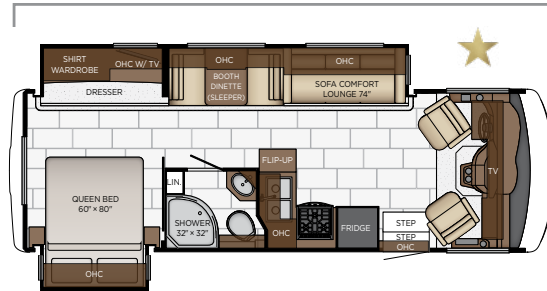

CABINET FINISHES

**Exterior colors and interior décor options can be matched to customer preference.*

**Available in High Gloss or Suede Finish*

FLOOR PLANS & SPECIFICATIONS

Length: 27' 11"

2720	Length	27' 11"	Grey Tank	60 gal.
	Width	101.5"	Sewage Tank	40 gal.
	App. Overall Height	12' 04"	Water Tank	75 gal.
	Interior Width	95.5"	Propane Tank	25 gal.
	Interior Height	80"	Furnace	30,000 btu