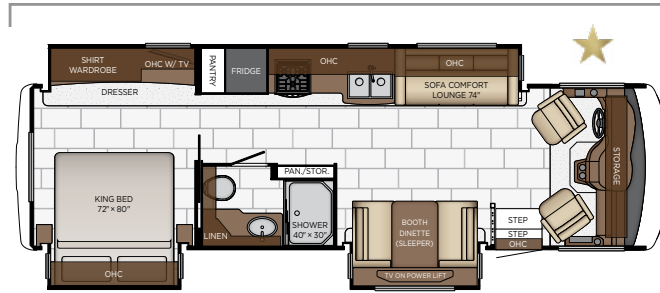

Length: 32' 11"

3225	Length	32' 11"	Grey Tank	60 gal.
	Width	101.5"	Sewage Tank	40 gal.
	App. Overall Height	12' 04"	Water Tank	75 gal.
	Interior Width	95.5"	Propane Tank	25 gal.
	Interior Height	80"	Furnace	30,000 btu