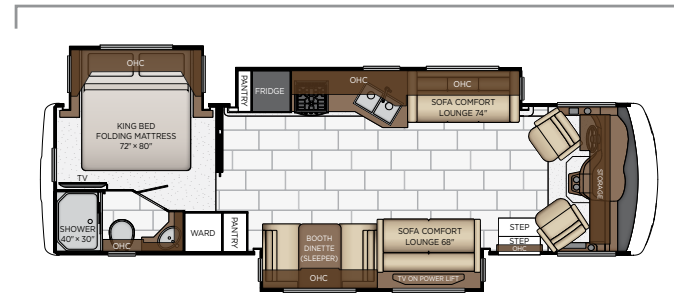

Length: 33' 11"

3316	Length	33' 11"	Grey Tank	60 gal.
	Width	101.5"	Sewage Tank	40 gal.
	App. Overall Height	12' 04"	Water Tank	75 gal.
	Interior Width	95.5"	Propane Tank	25 gal.
	Interior Height	80"	Furnace	30,000 btu

★ - new floor plan