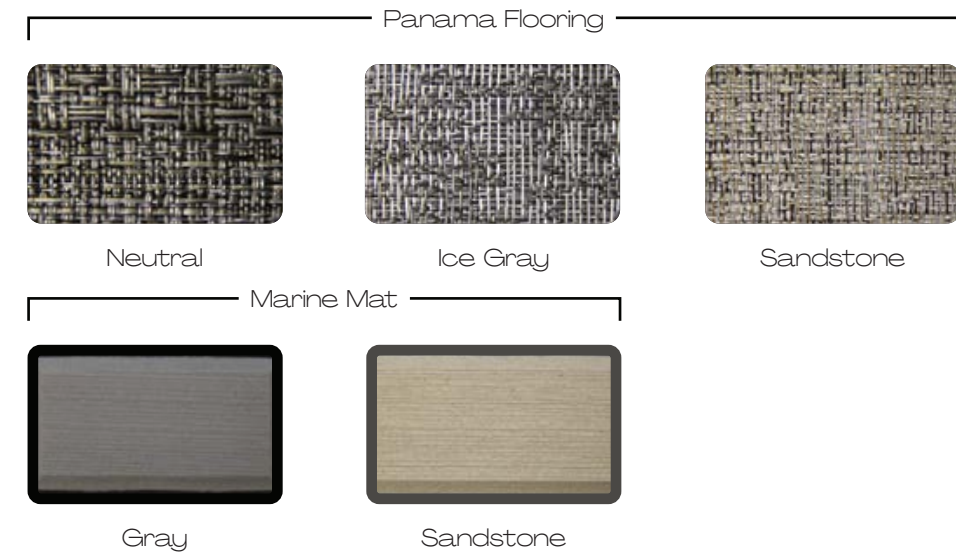

Interior Options

Flooring