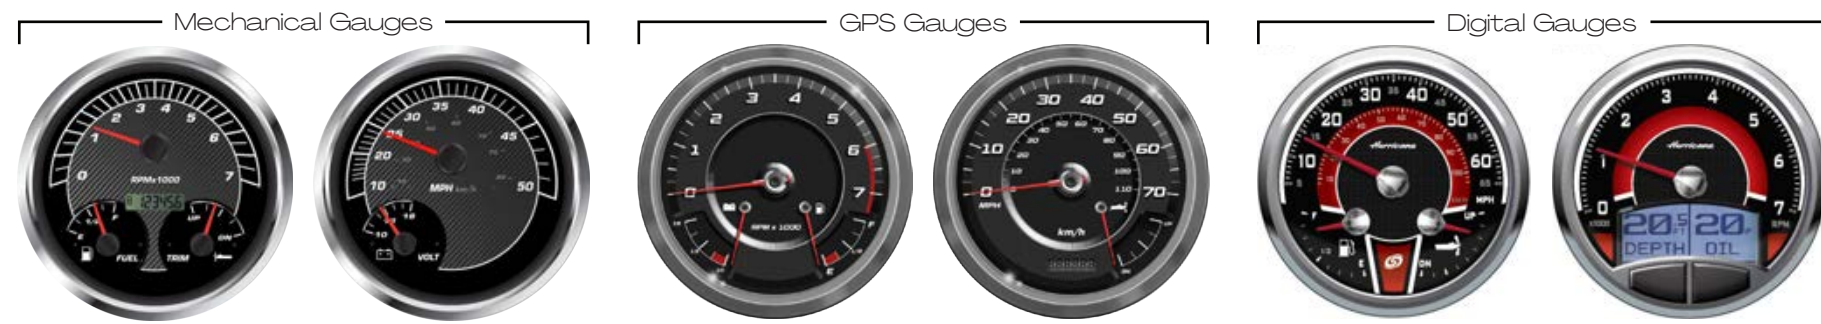

Wheel Options

	Wheel A	Wheel B	Wheel C	Sport Wheel
SunDeck	2000 Series (S) | 235 (S)	2690 (S) | 2000 Series (O) | 217, 192, 187 (O)	217, 191, 187 (S)	217, 192, 187 (O)
SunDeck Sport	Option	Option	Standard	Optional
FunDeck	Standard	Not Available	Not Available	Not Available
Center Console	Option	Not Available	Standard	Optional