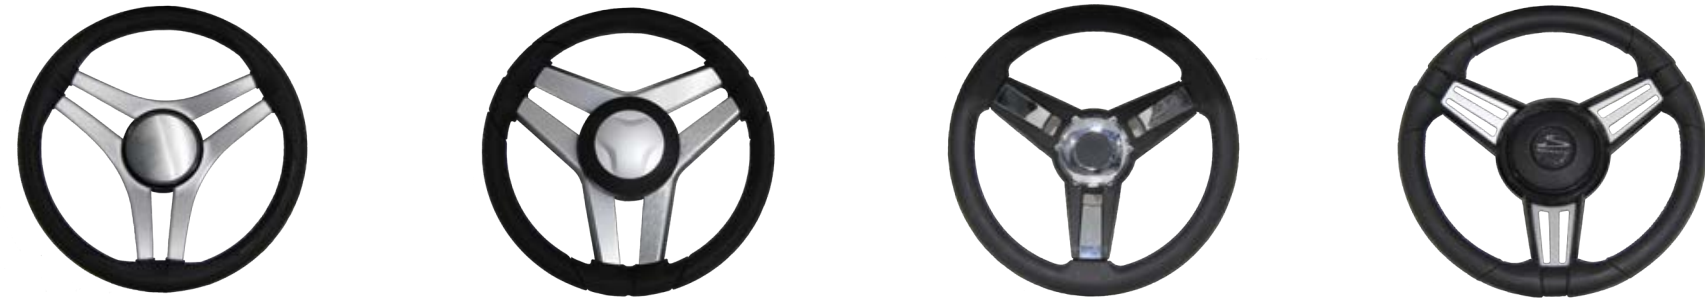

Steering Wheels & Gauges