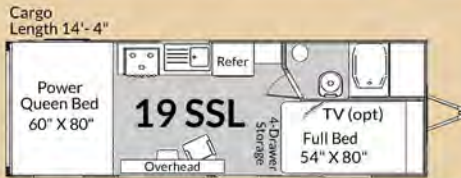

OVERALL LENGTH	GVWR	DRY WEIGHT	HITCH WEIGHT	AXLE WEIGHT	AXLE CAPACITY	CARGO CAPACITY	TIRE SIZE	FRESH WATER	GRAY WATER	BLACK WATER
24'-4"	8,200	5,570	670	4,890	4,400	2,630	15"	100	32	32
2-axes		LBS			GAL