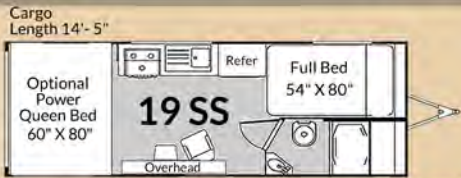

Travel Trailers

OVERALL LENGTH	GVWR	DRY WEIGHT	HITCH WEIGHT	AXLE WEIGHT	AXLE CAPACITY	CARGO CAPACITY	TIRE SIZE	FRESH WATER	GRAY WATER	BLACK WATER
24'-4"	8,200	5,340	640	4,700	4,400	2,860	15"	100	32	32
2-axes		LBS			GAL