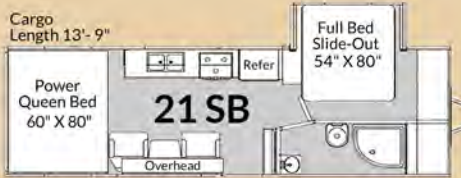

OVERALL LENGTH	GVWR	DRY WEIGHT	HITCH WEIGHT	AXLE WEIGHT	AXLE CAPACITY	CARGO CAPACITY	TIRE SIZE	FRESH WATER	GRAY WATER	BLACK WATER
26'-6"	9,900	6,720	930	5,790	5,200	3,180	15"	100	40 (2)	40
2-axes		LBS			GAL