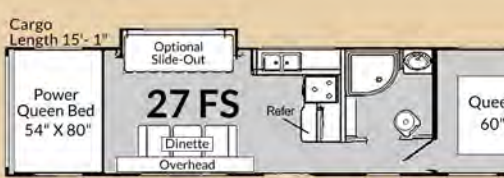

OVERALL LENGTH	GVWR	DRY WEIGHT	HITCH WEIGHT	AXLE WEIGHT	AXLE CAPACITY	CARGO CAPACITY	TIRE SIZE	FRESH WATER	GRAY WATER	BLACK WATER
32'-9"	9,900	7,460	1,320	6,140	5,200	2,440	15"	100	40	40
2-axes		LBS			GAL