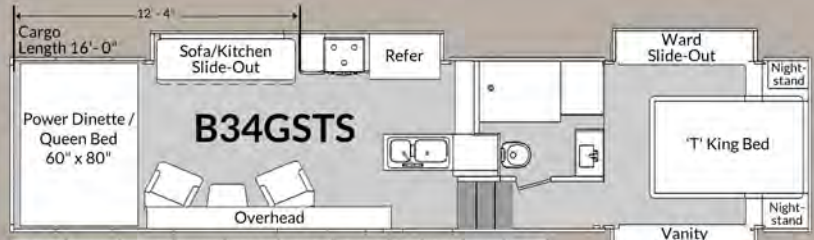

OVERALL LENGTH	GVWR	DRY WEIGHT	HITCH WEIGHT	AXLE WEIGHT	AXLE CAPACITY	CARGO CAPACITY	TIRE SIZE	FRESH WATER	GRAY WATER	BLACK WATER
37'-3"	16,500	12,270	2,830	9,440	8,000	4,330	16"	160	50	50
2-axes		LBS			GAL