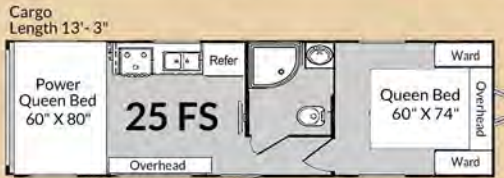

OVERALL LENGTH	GVWR	DRY WEIGHT	HITCH WEIGHT	AXLE WEIGHT	AXLE CAPACITY	CARGO CAPACITY	TIRE SIZE	FRESH WATER	GRAY WATER	BLACK WATER
29'-0"	9,900	6,340	980	5,360	5,200	3,560	15"	100	40	40
2-axes		LBS			GAL