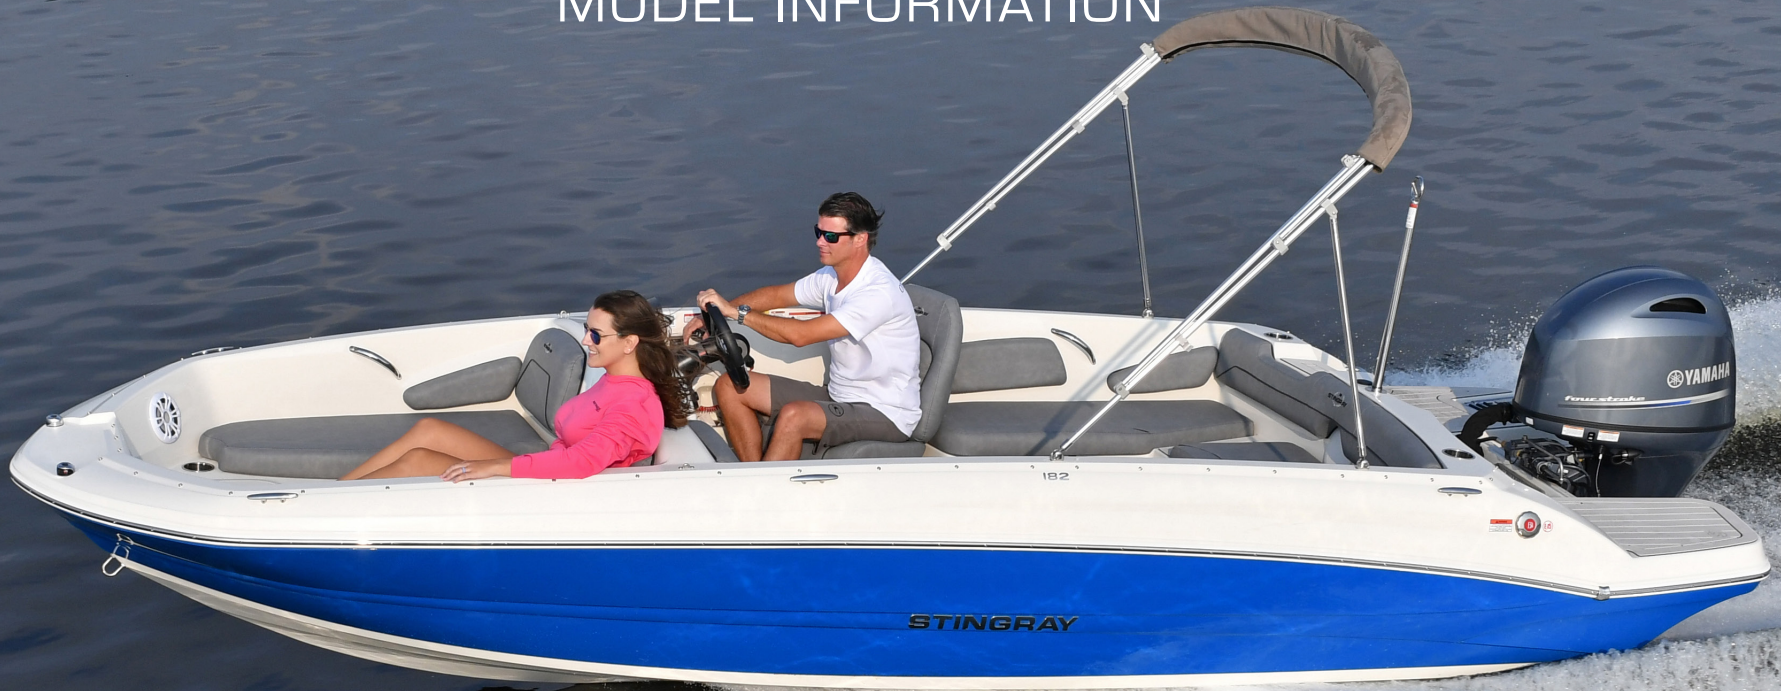

182 SC

MODEL INFORMATION

 **STINGRAY**
Legendary performance. Unsurpassed value. *Boats*

LENGTH
19' 1"
5.8 m

BEAM
90"
228.6 cm

FUEL CAPACITY
21 GAL
79 L

AVG DRY WEIGHT
2,050 LB
w/ 115 HP Engine

182 SC SPECIFICATIONS (CONT'D)