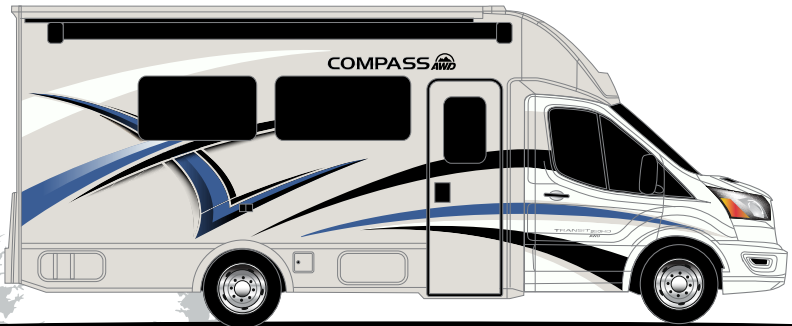

TRADE ROUTE **AWD-MAX**

FIBRE OPTIC 4 FULL-BODY PAINT

VOYAGE BLUE **AWD-MAX**

TRUE NORTH 4 FULL-BODY PAINT

COMPASS 

Featured Highlights

CONSTRUCTION & EXTERIOR

- ◆ Ford® Transit Chassis 3.5L V6 EcoBoost® Turbo Gas Engine, 310-HP, 400-lb.ft. Torque
- ◆ All-Wheel Drive (AWD) System
- ◆ Ford® 10-speed Automatic Overdrive Transmission
- ◆ Ford® Safety Systems - Lane Departure Warning, Pre-Collision Asssit, Auto High Beam Headlights, TPMS, AdvanceTrac® with RSC®, Hill Start Assist, RainSensing Windshield Wipers
- ◆ FordPass™ Connect
- ◆ Electric Stabilizing System (23TW)
- ◆ Fiberglass Front Cap with Skylight and Power Shade
- ◆ Partial-Paint on HD-MAX® Exterior with Graphics Package
- ◆ Rotocast Storage Compartments with Lights
- ◆ Premium One-Piece Crossflex™ Roof
- ◆ Power Patio Awning with Integrated LED Lighting
- ◆ Slideout Room Topper Awning(s)
- ◆ Black Frameless Windows

CONSTRUCTION & EXTERIOR OPTIONS

- ◆ Full-Body Paint Package with Protective Mask

AUTOMOTIVE & COCKPIT

- ◆ AM/FM Dash Radio with SYNC® 4, Navigation & 12" Color Multi-function Display
- ◆ SiriusXM® Radio Tuner & Antenna
- ◆ Deluxe Heated/Remote Exterior Mirrors
- ◆ Power Windows and Door Locks
- ◆ Cruise Control
- ◆ Tilt Leather Steering Wheel with Audio Buttons to Control Dash Radio & Multi-Function Display
- ◆ Map Light
- ◆ Windshield Privacy Curtain
- ◆ Rear View Mirror with Back-up Monitor
- ◆ Leatherette, Single Passenger Side Swivel, Captains Chair with Filler Cushion
- ◆ Keyless Entry System
- ◆ Aluminum Wheels
- ◆ Emergency Engine Start Switch
- ◆ Dash Applique