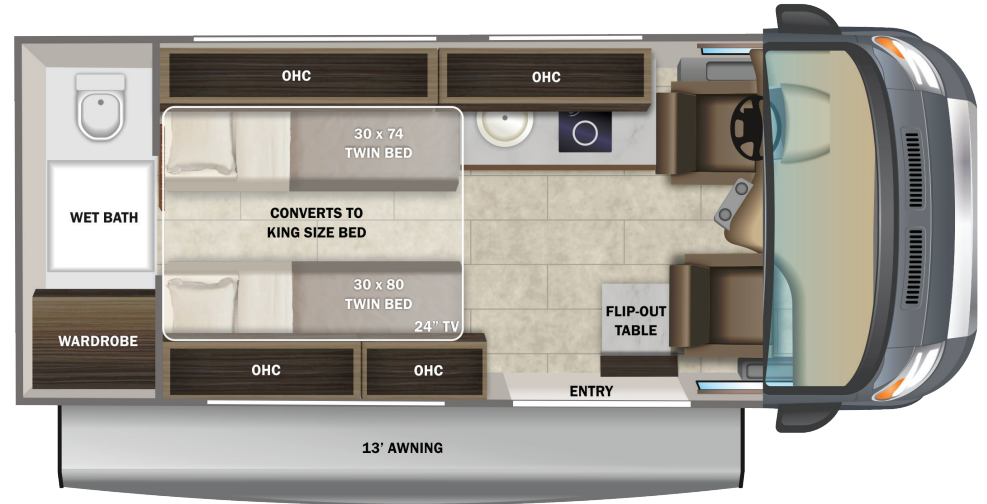

ENTEGR
COACH®

ETHOS^{Li}

20AL

20TL

EXTERIOR