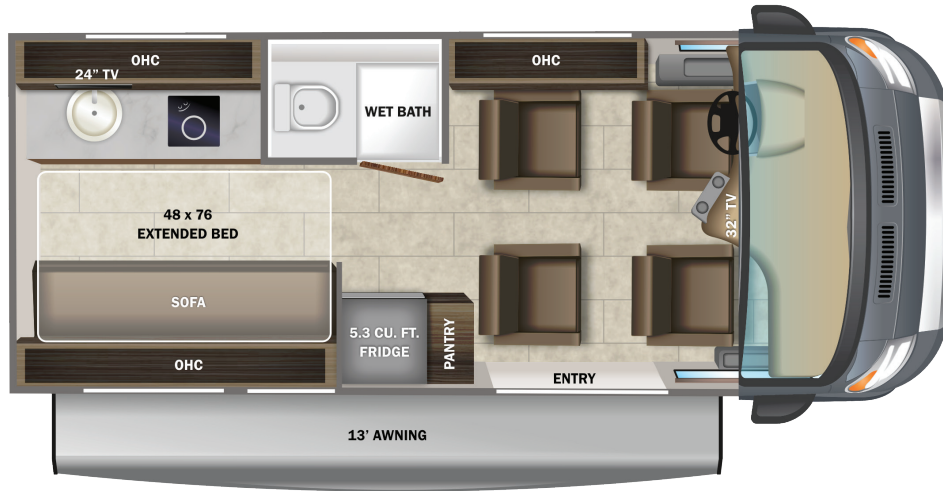

ENTEGR
COACH®

ETHOS^{Li}

20AL