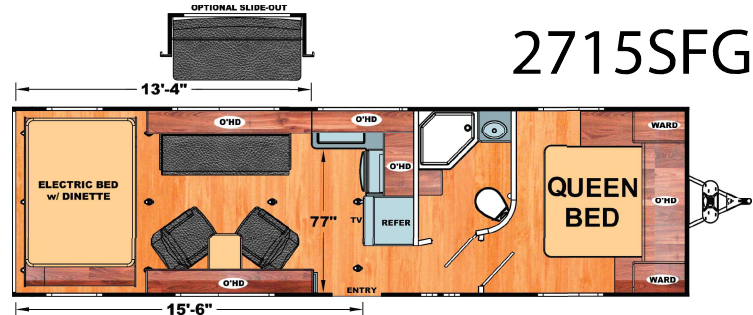

Interior Colors

- Carmel w/ Skybrush Wood
- Coronado w/ Rovere Gessato Wood
- Pismo w/ Frost Pine Wood
- Manhattan w/ Frost Pine Wood
- Golden Gate w/ Vermont Elm Wood

Hi Def Exterior Graphics

- Gray
- Kinetic Teal

Fifth Wheel Only Options:

- 6-Point Hydraulic Leveling
- Electric Bed / Dinette (Bottom Bunk) w/Bunk Ladder
- Generator - 5.5K Onan w/Transfer Switch & 50 AMP
- Heavy Duty Electric Stabilizer Jacks (Rear)

Iconic Pro Lite Models:

- 2515AK (TT) • 2615RS (TT) • 2715SF (TT)
- 2816CKG (FW) • 3220CKG(FW)

2515AKG

2715SFG

2615RSG

2816CKG

3220CKG