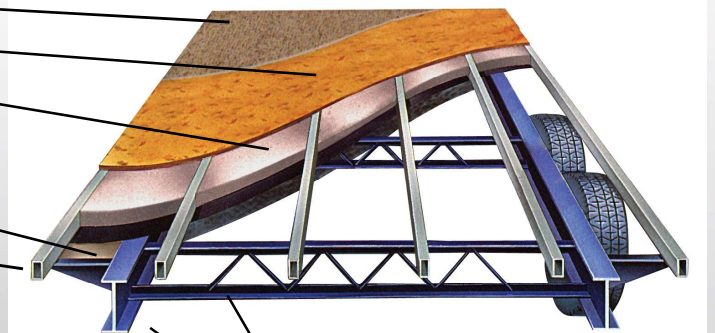

Bonded Floor *

Heavy Duty Truss Chassis Supports I-Beam Chassis