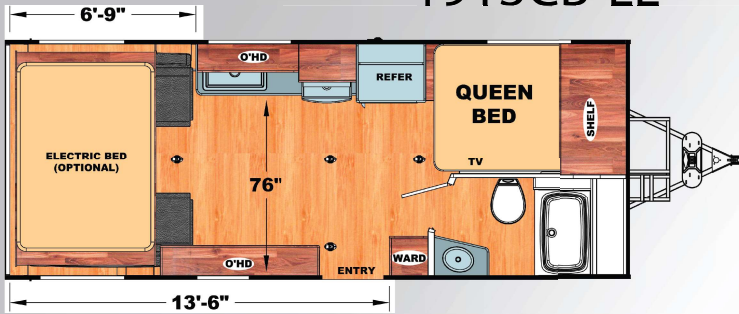

1913CB-LE

Interior Colors

- Carmel w/ Skybrush Wood
- Coronado w/ Rovere Gessato Wood
- Pismo w/ Frost Pine Wood
- Manhattan w/ Frost Pine Wood
- Golden Gate w/ Vermont Elm Wood

Hi Def Exterior Graphics

- Gray
- Kinetic Teal

Iconic Limited Models:

- 1913CB-LE • 2020SF-LE • 2114SF-LE • 2314SF-LE • 2414GT
- 1913CBGLE • 2020SFGLE • 2114SFGLE • 2314SFGLE • 2414GTG