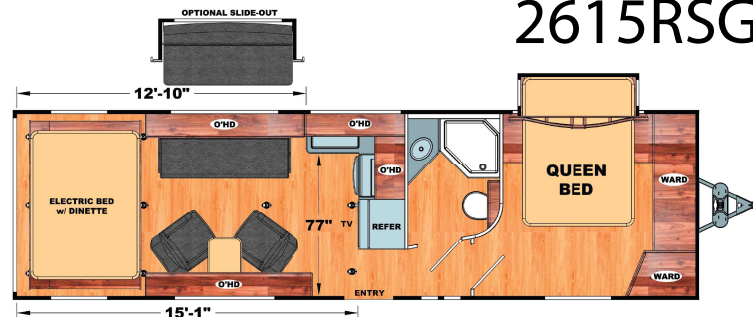

Interior Colors

- Carmel w/ Skybrush Wood
- Coronado w/ Rovere Gessato Wood
- Pismo w/ Frost Pine Wood
- Manhattan w/ Frost Pine Wood
- Golden Gate w/ Vermont Elm Wood

Hi Def Exterior Graphics

- Gray
- Kinetic Teal

Fifth Wheel Only Options:

- 6-Point Hydraulic Leveling
- Electric Bed / Dinette (Bottom Bunk) w/Bunk Ladder
- Generator - 5.5K Onan w/Transfer Switch & 50 AMP
- Heavy Duty Electric Stabilizer Jacks (Rear)

Iconic Pro Lite Models:

- 2515AK (TT) • 2615RS (TT) • 2715SF (TT)
- 2816CKG (FW) • 3220CKG(FW)

2515AKG

2715SFG

2615RSG

2816CKG

3220CKG