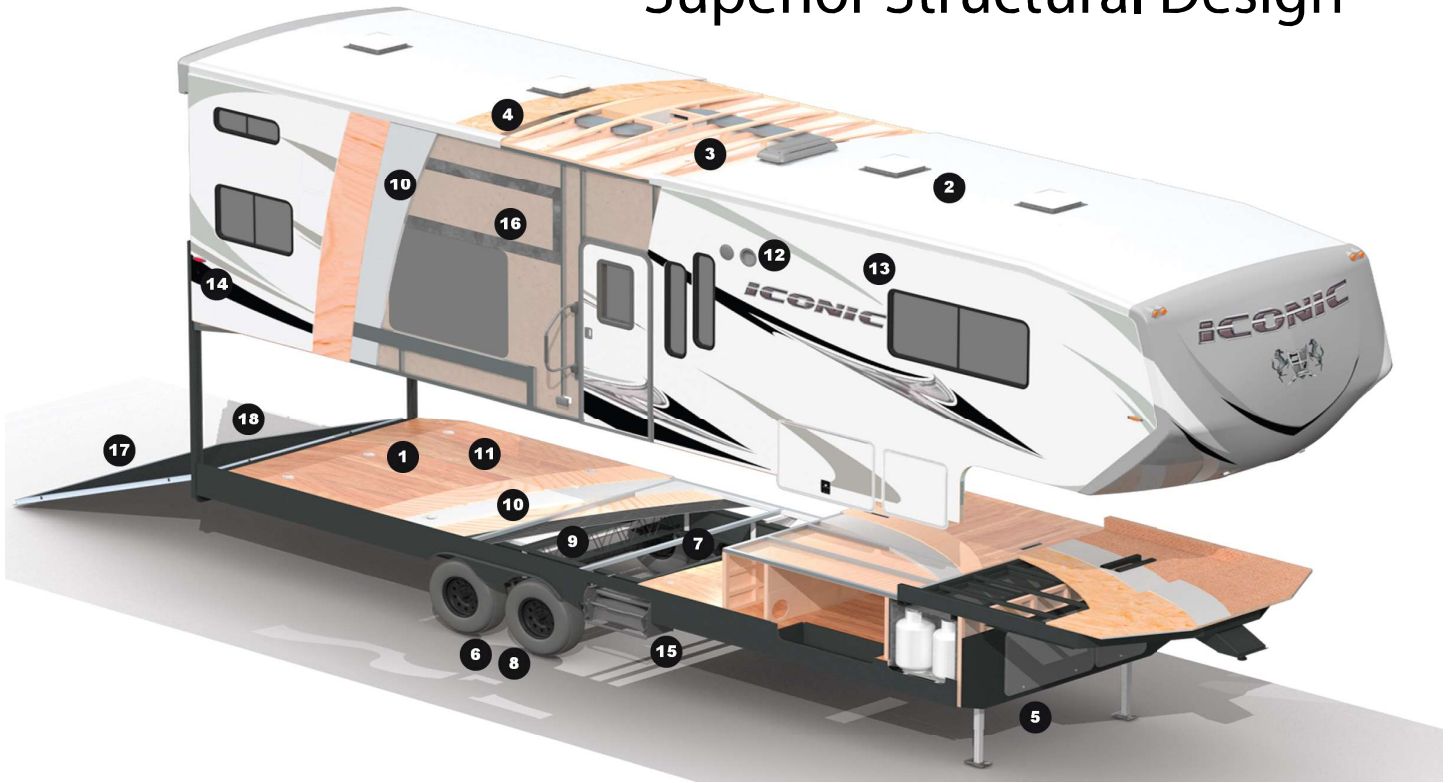

1. 2,500 lbs. Tie-Downs Mounted to Steel
2. Seamless One Piece PVC Roof
3. 5" Roof Trusses
4. Fully Decked Walk-on Roof
5. Wide Stance Chassis
6. Wide Track Axles
7. 12x2" Self Adjust Brakes w/ 7,000 lbs. Stopping Capacity per Axle
8. Tru-Offroad Lubeable Suspension
9. Hi Clearance Offroad Holding Tanks