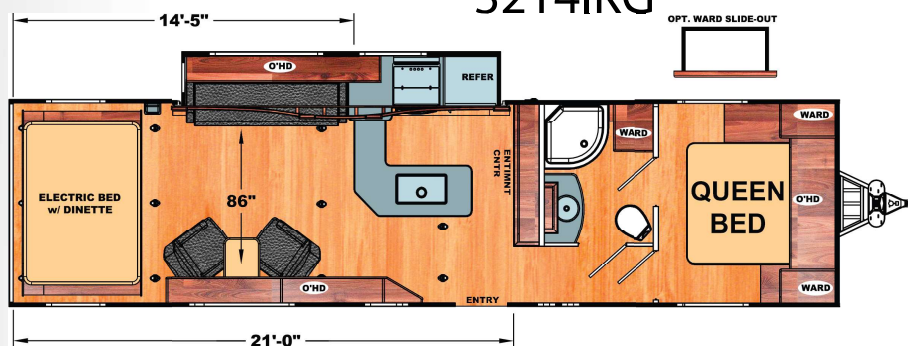

Interior Colors

- Carmel w/ Skybrush Wood
- Coronado w/ Rovere Gessato Wood
- Pismo w/ Frost Pine Wood
- Manhattan w/ Frost Pine Wood
- Golden Gate w/ Vermont Elm Wood

Hi Def Exterior Graphics

- Gray
- Kinetic Teal

Centurion Package Includes:

- Solid Surface Lavy Top w/ Glass Bowl & Deluxe Faucet

Iconic Widelite Models:

- 2818SWG (TT)
- 2814IK (TT)
- 3016IK (TT)
- 3222SWG (TT)
- 3214IKG (TT)

3214IKG