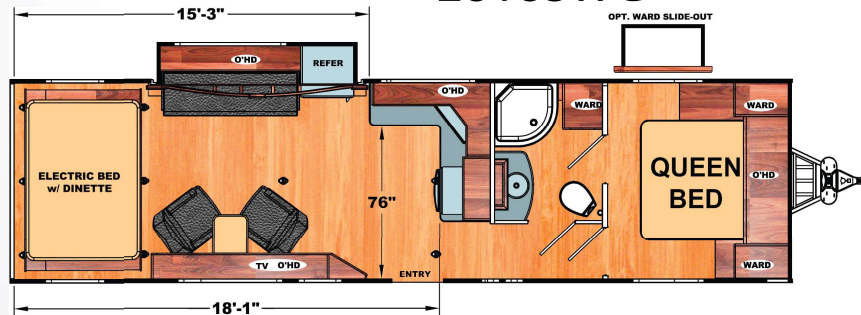

Interior Colors

- Carmel w/ Skybrush Wood
- Coronado w/ Rovere Gessato Wood
- Pismo w/ Frost Pine Wood
- Manhattan w/ Frost Pine Wood
- Golden Gate w/ Vermont Elm Wood

Hi Def Exterior Graphics

- Gray
- Kinetic Teal

Centurion Package Includes:

- Solid Surface Lavy Top w/ Glass Bowl & Deluxe Faucet

Iconic Widelite Models:

- 2818SWG (TT)
- 2814IK (TT)
- 3016IK (TT)
- 3222SWG (TT)
- 3214IKG (TT)

2818SWG