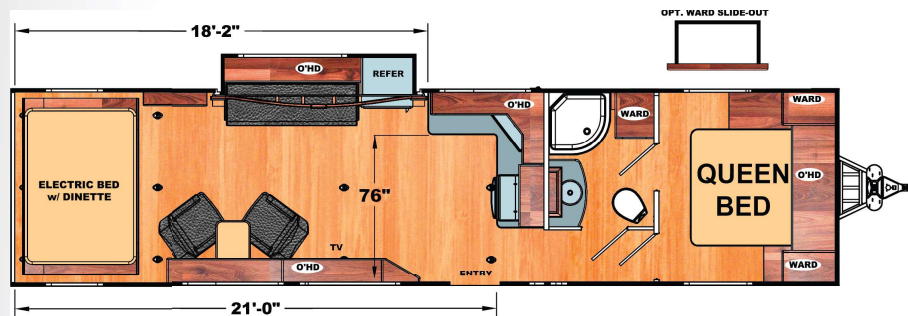

Interior Colors

- Carmel w/ Skybrush Wood
- Coronado w/ Rovere Gessato Wood
- Pismo w/ Frost Pine Wood
- Manhattan w/ Frost Pine Wood
- Golden Gate w/ Vermont Elm Wood

Hi Def Exterior Graphics

- Gray
- Kinetic Teal

Centurion Package Includes:

- Solid Surface Lavy Top w/ Glass Bowl & Deluxe Faucet

Iconic Widelite Models:

- 2818SWG (TT)
- 2814IK (TT)
- 3016IK (TT)
- 3222SWG (TT)
- 3214IKG (TT)

3222SWG