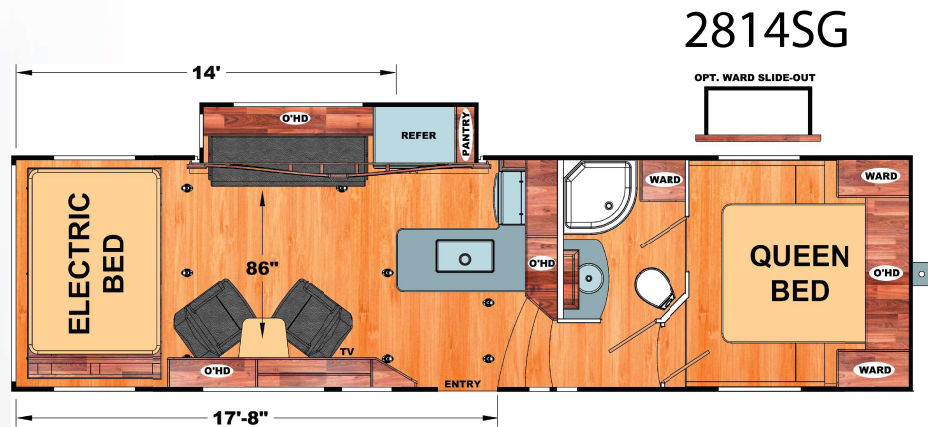

Interior Colors

- Carmel w/ Skybrush Wood
- Coronado w/ Rovere Gessato Wood
- Pismo w/ Frost Pine Wood
- Manhattan w/ Frost Pine Wood
- Golden Gate w/ Vermont Elm Wood

Hi Def Exterior Graphics

- Gray
- Kinetic Teal

Centurion Package Includes:

- Solid Surface Lavy Top w/ Glass Bowl & Deluxe Faucet

Iconic Widelite Models:

- 2919CK (5W)
- 2814SG (5W)
- 3016SG (5W)
- 3322CK (5W)