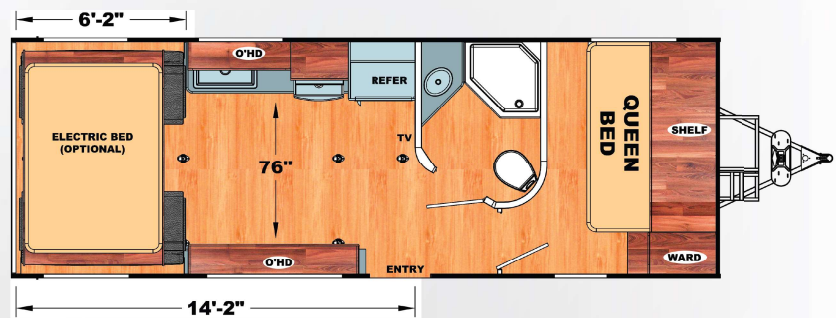

Interior Colors

- Carmel w/ Skybrush Wood
- Coronado w/ Rovere Gessato Wood
- Pismo w/ Frost Pine Wood
- Manhattan w/ Frost Pine Wood
- Golden Gate w/ Vermont Elm Wood

2114SF-LE

Hi Def Exterior Graphics

- Gray
- Kinetic Teal

Iconic Limited Models:

- 1913CB-LE • 2020SF-LE • 2114SF-LE • 2314SF-LE • 2414GT
- 1913CBGLE • 2020SFGLE • 2114SFGLE • 2314SFGLE • 2414GTG