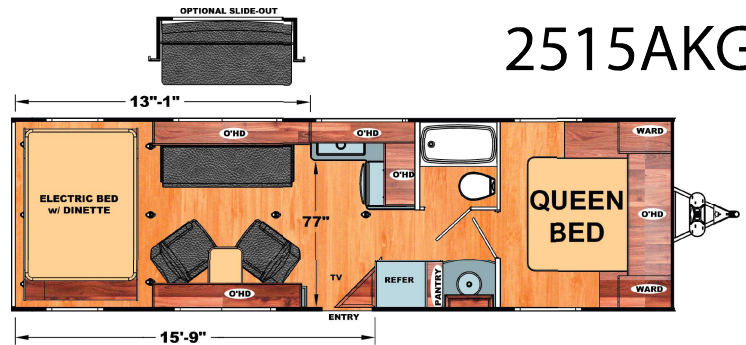

Iconic Pro Lite Models:

- 2515AK (TT) • 2615RS (TT) • 2715SF (TT)
- 2816CKG (FW) • 3220CKG(FW)

2515AKG