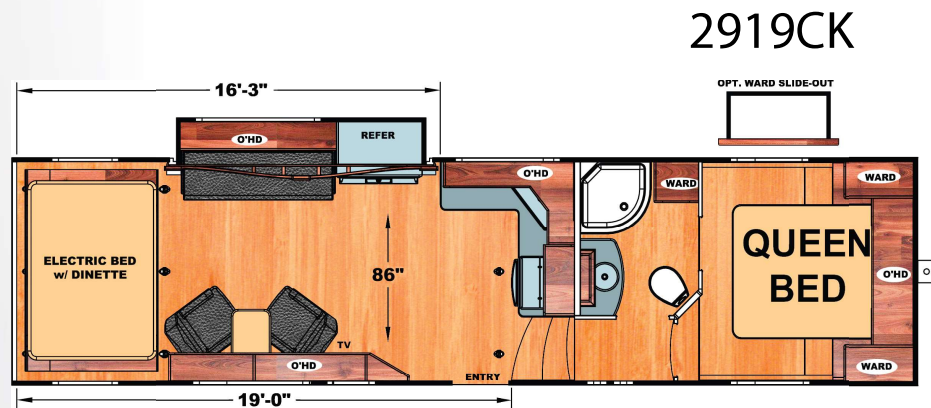

Interior Colors

- Carmel w/ Skybrush Wood
- Coronado w/ Rovere Gessato Wood
- Pismo w/ Frost Pine Wood
- Manhattan w/ Frost Pine Wood
- Golden Gate w/ Vermont Elm Wood

Hi Def Exterior Graphics

- Gray
- Kinetic Teal

Centurion Package Includes:

- Solid Surface Lavy Top w/ Glass Bowl & Deluxe Faucet

Iconic Widelite Models:

- 2919CK (5W)
- 2814SG (5W)
- 3016SG (5W)
- 3322CK (5W)