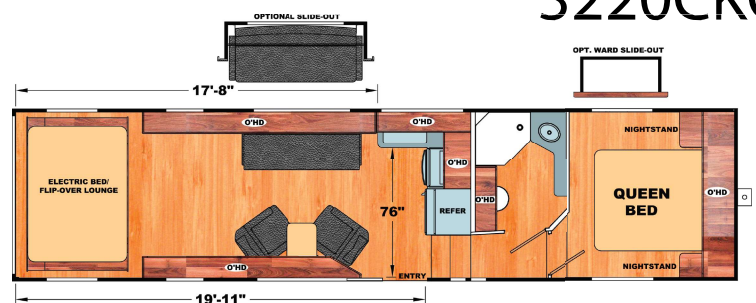

Interior Colors

- Carmel w/ Skybrush Wood
- Coronado w/ Rovere Gessato Wood
- Pismo w/ Frost Pine Wood
- Manhattan w/ Frost Pine Wood
- Golden Gate w/ Vermont Elm Wood

Hi Def Exterior Graphics

- Gray
- Kinetic Teal

Fifth Wheel Only Options:

- 6-Point Hydraulic Leveling
- Electric Bed / Dinette (Bottom Bunk) w/Bunk Ladder
- Generator - 5.5K Onan w/Transfer Switch & 50 AMP
- Heavy Duty Electric Stabilizer Jacks (Rear)

Iconic Pro Lite Models:

- 2515AK (TT) • 2615RS (TT) • 2715SF (TT)
- 2816CKG (FW) • 3220CKG(FW)

2515AKG

2715SFG

2615RSG

2816CKG

3220CKG