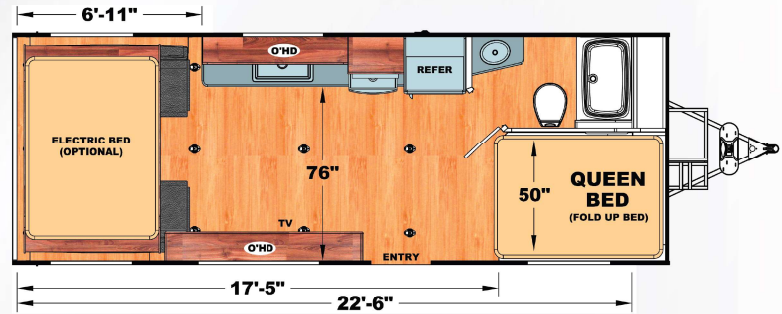

2020SF-LE

Interior Colors

- Carmel w/ Skybrush Wood
- Coronado w/ Rovere Gessato Wood
- Pismo w/ Frost Pine Wood
- Manhattan w/ Frost Pine Wood
- Golden Gate w/ Vermont Elm Wood

Hi Def Exterior Graphics

- Gray
- Kinetic Teal

Iconic Limited Models:

- 1913CB-LE • 2020SF-LE • 2114SF-LE • 2314SF-LE • 2414GT
- 1913CBGLE • 2020SFGLE • 2114SFGLE • 2314SFGLE • 2414GTG