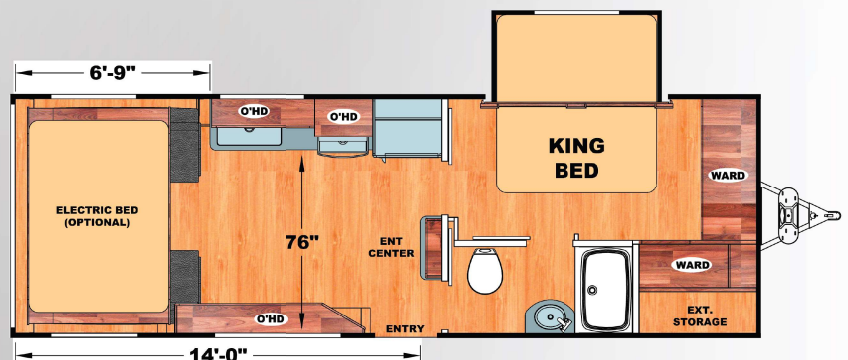

Interior Colors

- Carmel w/ Skybrush Wood
- Coronado w/ Rovere Gessato Wood
- Pismo w/ Frost Pine Wood
- Manhattan w/ Frost Pine Wood
- Golden Gate w/ Vermont Elm Wood

Hi Def Exterior Graphics

- Gray
- Kinetic Teal

Iconic Limited Models:

- 1913CB-LE • 2020SF-LE • 2114SF-LE • 2314SF-LE • 2414GT
- 1913CBGLE • 2020SFGLE • 2114SFGLE • 2314SFGLE • 2414GTG

2414GT