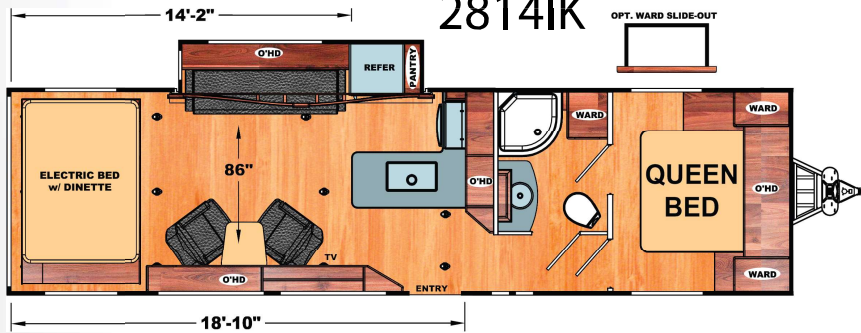

Interior Colors

- Carmel w/ Skybrush Wood
- Coronado w/ Rovere Gessato Wood
- Pismo w/ Frost Pine Wood
- Manhattan w/ Frost Pine Wood
- Golden Gate w/ Vermont Elm Wood

Hi Def Exterior Graphics

- Gray
- Kinetic Teal

Centurion Package Includes:

- Solid Surface Lavy Top w/ Glass Bowl & Deluxe Faucet

Iconic Widelite Models:

- 2818SWG (TT)
- 2814IK (TT)
- 3016IK (TT)
- 3222SWG (TT)
- 3214IKG (TT)

2814IK