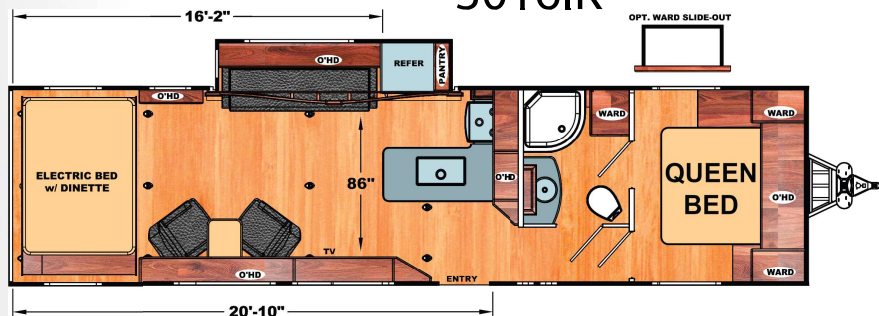

Interior Colors

- Carmel w/ Skybrush Wood
- Coronado w/ Rovere Gessato Wood
- Pismo w/ Frost Pine Wood
- Manhattan w/ Frost Pine Wood
- Golden Gate w/ Vermont Elm Wood

Hi Def Exterior Graphics

- Gray
- Kinetic Teal

Centurion Package Includes:

- Solid Surface Lavy Top w/ Glass Bowl & Deluxe Faucet

Iconic Widelite Models:

- 2818SWG (TT)
- 2814IK (TT)
- 3016IK (TT)
- 3222SWG (TT)
- 3214IKG (TT)

3016IK