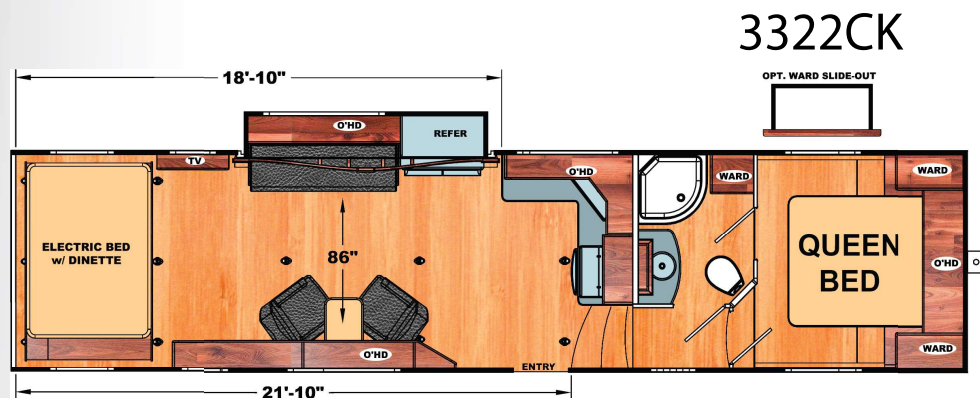

Interior Colors

- Carmel w/ Skybrush Wood
- Coronado w/ Rovere Gessato Wood
- Pismo w/ Frost Pine Wood
- Manhattan w/ Frost Pine Wood
- Golden Gate w/ Vermont Elm Wood

Hi Def Exterior Graphics

- Gray
- Kinetic Teal

Centurion Package Includes:

- Solid Surface Lavy Top w/ Glass Bowl & Deluxe Faucet

Iconic Widelite Models:

- 2919CK (5W)
- 2814SG (5W)
- 3016SG (5W)
- 3322CK (5W)