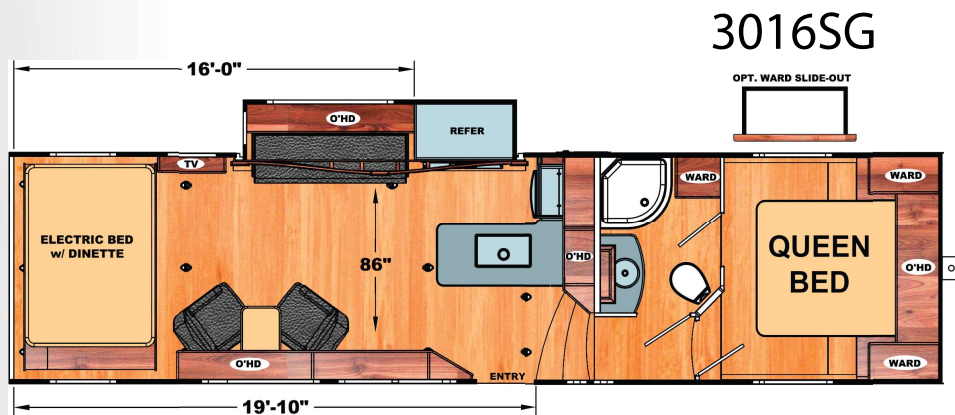

Interior Colors

- Carmel w/ Skybrush Wood
- Coronado w/ Rovere Gessato Wood
- Pismo w/ Frost Pine Wood
- Manhattan w/ Frost Pine Wood
- Golden Gate w/ Vermont Elm Wood

Hi Def Exterior Graphics

- Gray
- Kinetic Teal

Centurion Package Includes:

- Solid Surface Lavy Top w/ Glass Bowl & Deluxe Faucet

Iconic Widelite Models:

- 2919CK (5W)
- 2814SG (5W)
- 3016SG (5W)
- 3322CK (5W)