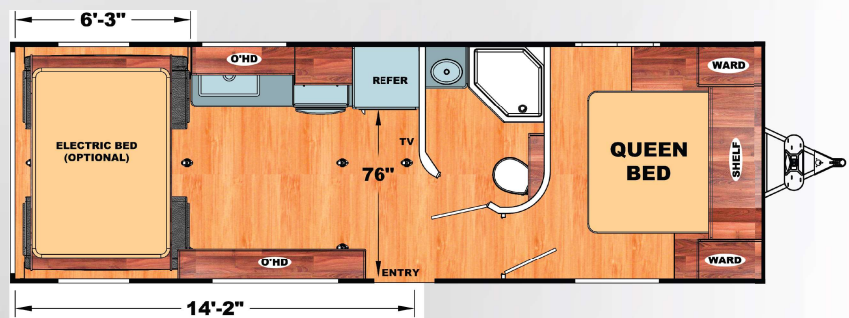

Interior Colors

- Carmel w/ Skybrush Wood
- Coronado w/ Rovere Gessato Wood
- Pismo w/ Frost Pine Wood
- Manhattan w/ Frost Pine Wood
- Golden Gate w/ Vermont Elm Wood

Hi Def Exterior Graphics

- Gray
- Kinetic Teal

2314SF-LE

Iconic Limited Models:

- 1913CB-LE • 2020SF-LE • 2114SF-LE • 2314SF-LE • 2414GT
- 1913CBGLE • 2020SFGLE • 2114SFGLE • 2314SFGLE • 2414GTG