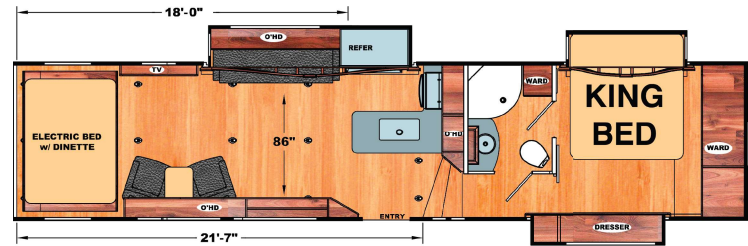

Interior Color

- Carmel w/ Skybrush Wood
- Coronado w/ Rovere Gessato Wood
- Pismo w/ Frost Pine Wood
- Manhattan w/ Frost Pine Wood
- Golden Gate w/ Vermont Elm Wood

Hi Def Exterior Graphics

- Gray
- Kinetic Teal

Iconic Widebody

5th Models:

- 3218BW (5W) • 3422RS(5W) • 3515IKG (5W)
- 3928RS (5W) • 4028CL (5W)
- 3821GL (5W)

3218BW