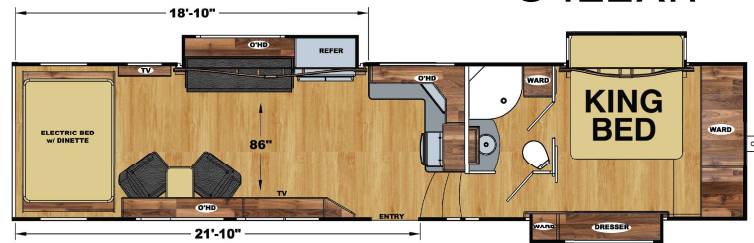

35KSG

3422XR