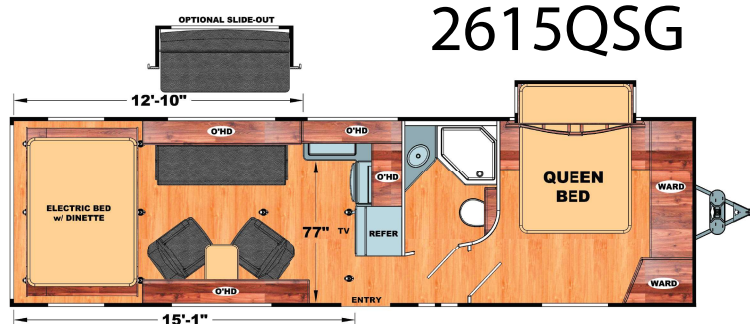

Stellar Pro Lite Models:

- 25FB (TT) • 2615QS (TT) • 27FS (TT)
- 2816DBG (FW) • 3220DBG (FW)