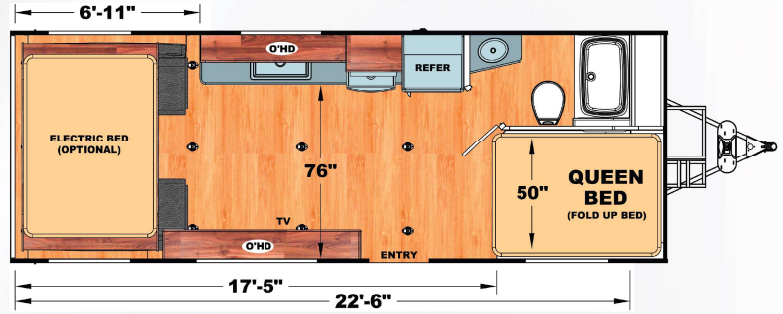

STELLAR

20FB-LE

Interior Colors

- Redondo w/ Skybrush
- Del Mar w/ Rovere Gessato Wood
- La Jolla w/ Frost Pine Wood

Hi Def Exterior Graphics

- Gray
- Red

Stellar Limited Models:

- 19FB-LE • 20FB-LE • 21SA-LE • 23SA-LE • 2414BS
- 19FBG-LE • 20FBG-LE • 21SAG-LE • 23SAG-LE • 2414BSG