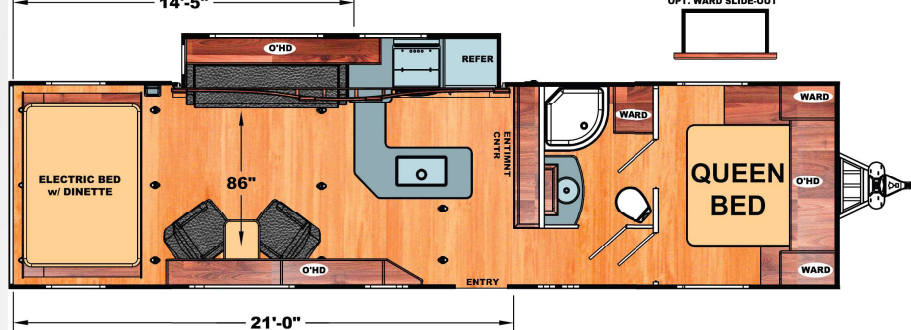

STELLAR

Interior Colors

- Redondo w/ Skybrush
- Del Mar w/ Rovere Gessato Wood
- La Jolla w/ Frost Pine Wood

Hi Def Exterior Graphics

- Gray
- Red

Centurion Package Includes:

- Solid Surface Lavy Top w/ Glass Bowl & Deluxe Faucet

Stellar Widelite Models:

- 28IBLG (TT)
- 2814KSG(TT)
- 30KSG (TT)
- 32IBLG (TT)
- 32KSG (TT)

32KSG