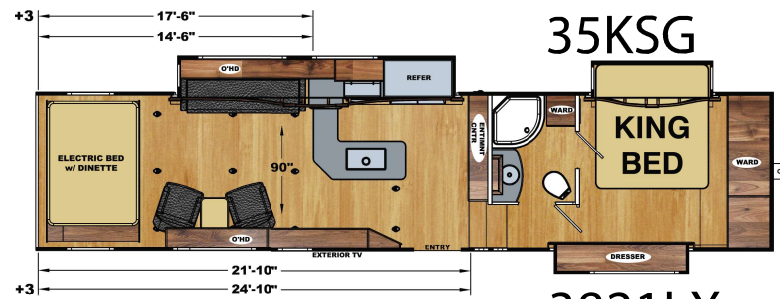

STELLAR

Interior Color

- Redondo w/ Skybrush
- Del Mar w/ Rovere Gessato Wood
- La Jolla w/ Frost Pine Wood

Hi Def Exterior Graphics

- Gray
- Red

Stellar Widebody

5th Models:

- 3218LK (5W)
- 3422XR (5W)
- 35KSG (5W)
- 3928XR (5W)
- 40LK (5W)
- 3821LX (5W)