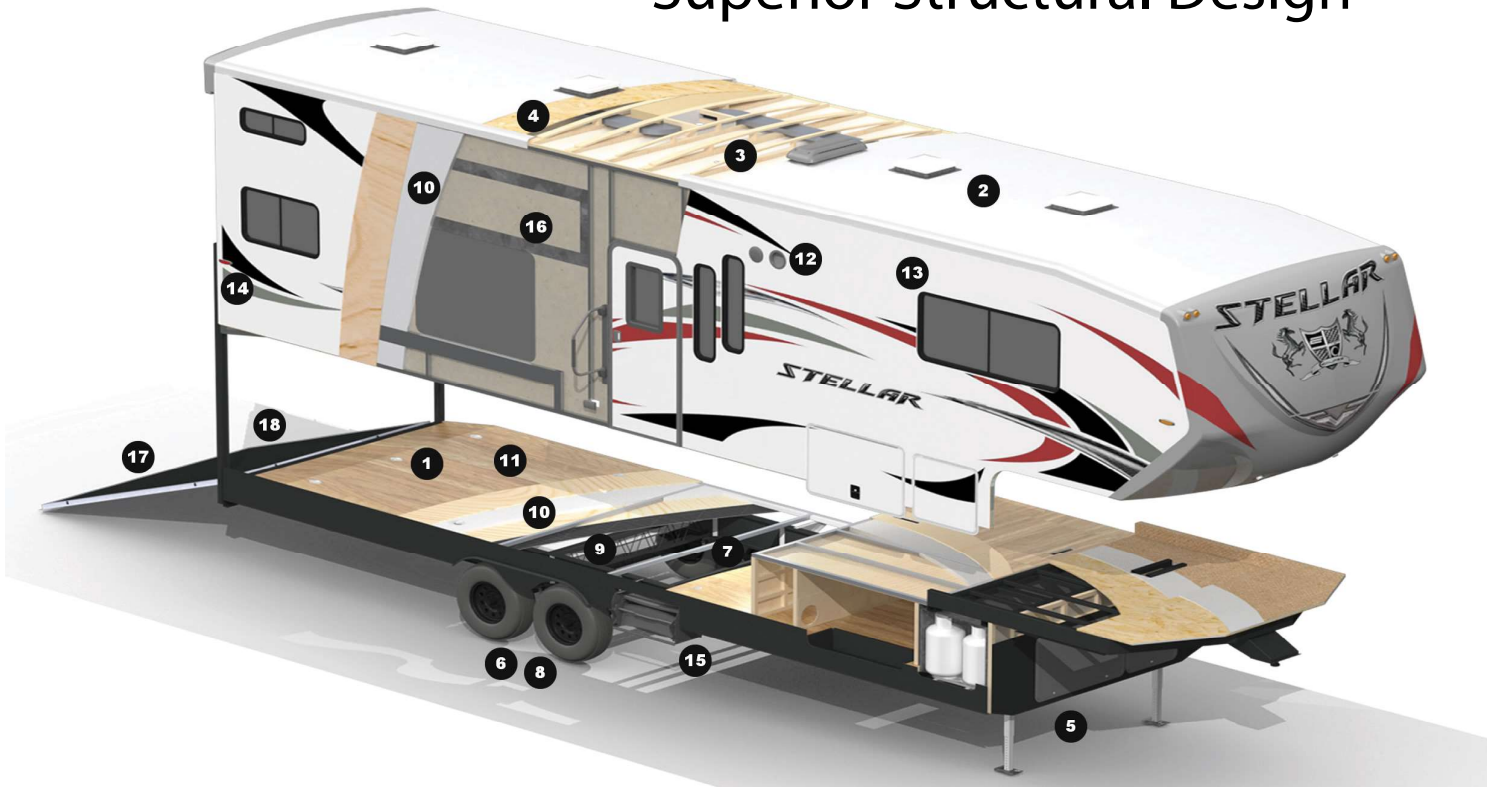

1. 2,500 lbs. Tie-Downs Mounted to Steel
2. Seamless One Piece PVC Roof
3. 5" Roof Trusses
4. Fully Decked Walk-on Roof
5. Wide Stance Chassis
6. Wide Track Axles
7. 12x2" Self Adjust Brakes w/ 7,000 lbs. Stopping Capacity per Axle
8. Tru-Offroad Lubeable Suspension
9. Hi Clearance Offroad Holding Tanks