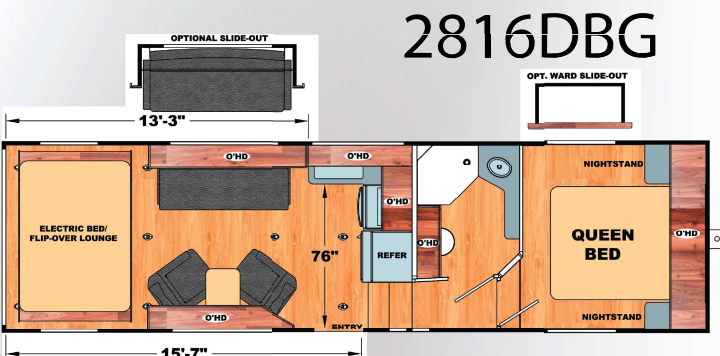

Stellar Pro Lite Models:

- 25FB (TT) • 2615QS (TT) • 27FS (TT)
- 2816DBG (FW) • 3220DBG (FW)