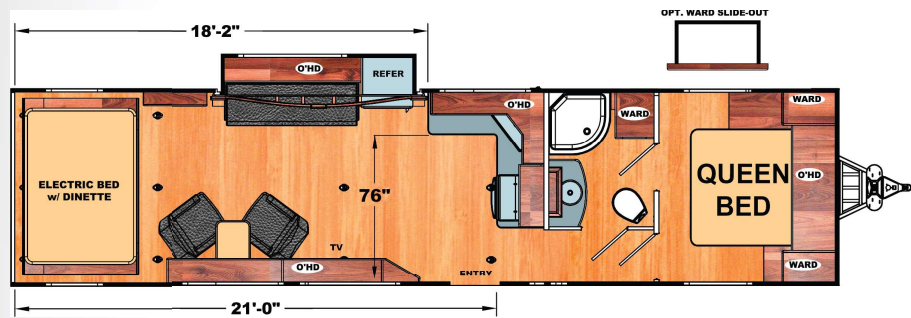

STELLAR

Interior Colors

- Redondo w/ Skybrush
- Del Mar w/ Rovere Gessato Wood
- La Jolla w/ Frost Pine Wood

Hi Def Exterior Graphics

- Gray
- Red

Centurion Package Includes:

- Solid Surface Lavy Top w/ Glass Bowl & Deluxe Faucet

Stellar Widelite Models:

- 28IBLG (TT)
- 2814KSG(TT)
- 30KSG (TT)
- 32IBLG (TT)
- 32KSG (TT)

32IBLG