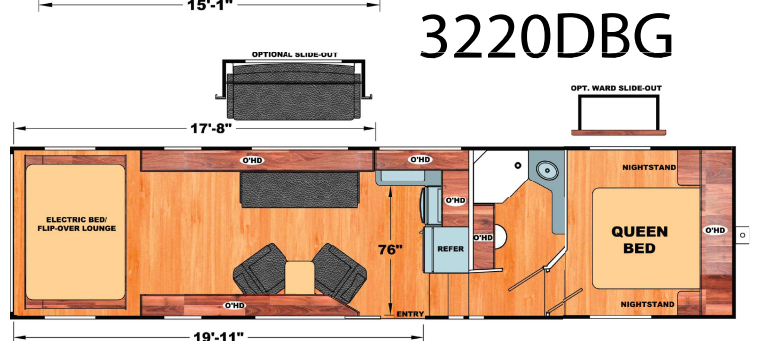

Stellar Pro Lite Models:

- 25FB (TT) • 2615QS (TT) • 27FS (TT)
- 2816DBG (FW) • 3220DBG (FW)