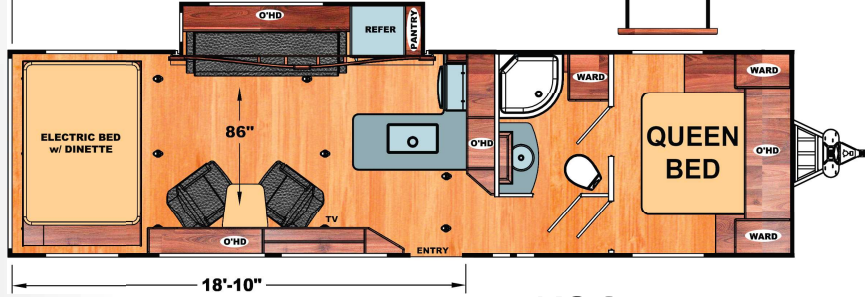

STELLAR

Interior Colors

- Redondo w/ Skybrush
- Del Mar w/ Rovere Gessato Wood
- La Jolla w/ Frost Pine Wood

Hi Def Exterior Graphics

- Gray
- Red

Centurion Package Includes:

- Solid Surface Lavy Top w/ Glass Bowl & Deluxe Faucet

Stellar Widelite Models:

- 28IBLG (TT)
- 2814KSG(TT)
- 30KSG (TT)
- 32IBLG (TT)
- 32KSG (TT)

28KSG