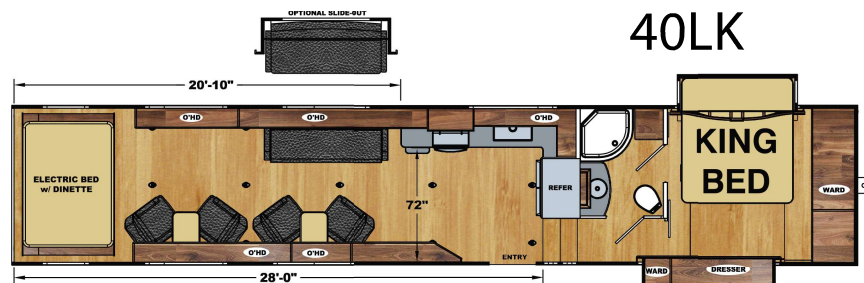

STELLAR

Interior Color

- Redondo w/ Skybrush
- Del Mar w/ Rovere Gessato Wood
- La Jolla w/ Frost Pine Wood

Hi Def Exterior Graphics

- Gray
- Red

Stellar Widebody

5th Models:

- 3218LK (5W)
- 3422XR (5W)
- 35KSG (5W)
- 3928XR (5W)
- 40LK (5W)
- 3821LX (5W)

40LK