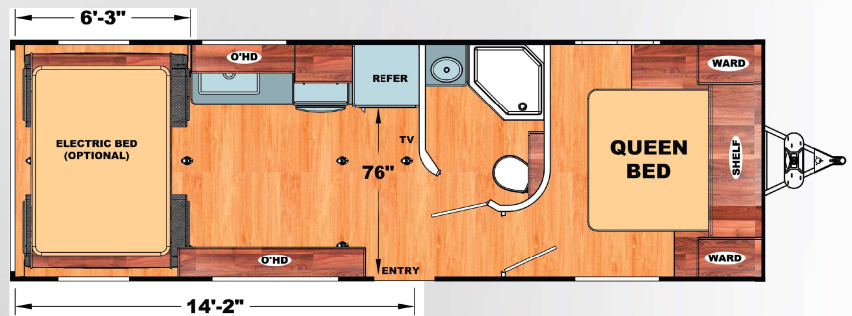

STELLAR

Interior Colors

- Redondo w/ Skybrush
- Del Mar w/ Rovere Gessato Wood
- La Jolla w/ Frost Pine Wood

Hi Def Exterior Graphics

- Gray
- Red

23SA-LE

Stellar Limited Models:

- 19FB-LE • 20FB-LE • 21SA-LE • 23SA-LE • 2414BS
- 19FBG-LE • 20FBG-LE • 21SAG-LE • 23SAG-LE • 2414BSG