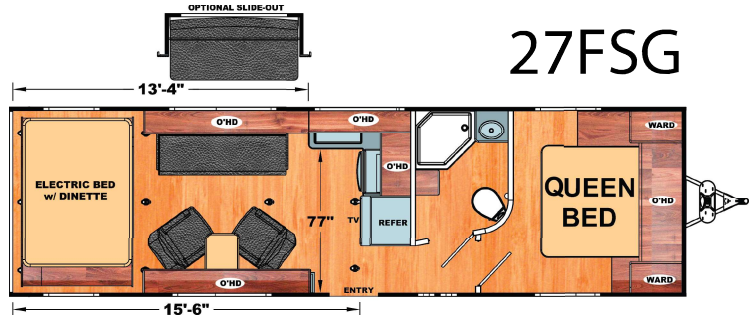

Stellar Pro Lite Models:

- 25FB (TT) • 2615QS (TT) • 27FS (TT)
- 2816DBG (FW) • 3220DBG (FW)