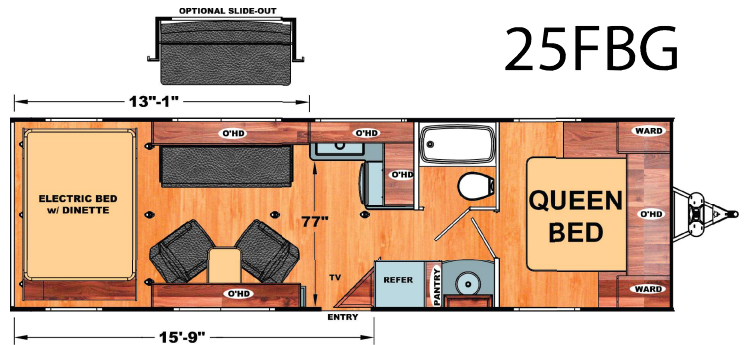

Stellar Pro Lite Models:

- 25FB (TT) • 2615QS (TT) • 27FS (TT)
- 2816DBG (FW) • 3220DBG (FW)