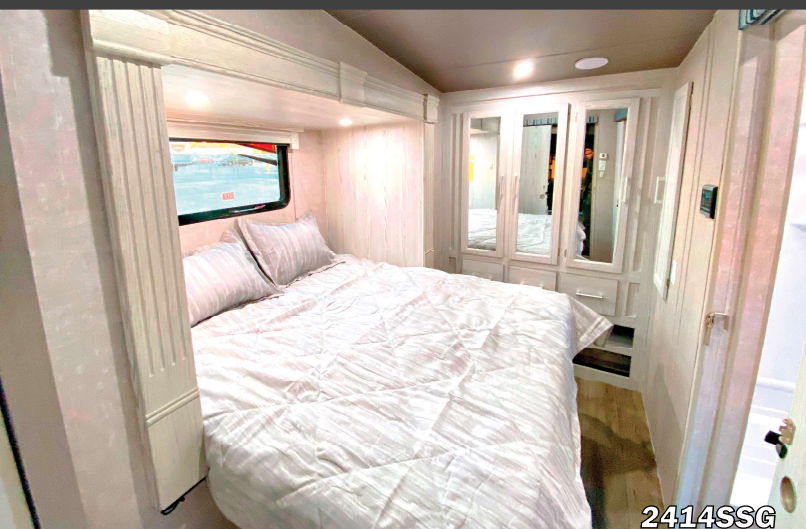

Limited Edition

Standard Features - Exterior

- Heavy Duty Axles w/ Zerk Fittings and Self-Adjusting Brakes
- Awning
- Fiberglass Sidewalls - Aluminum Framed (Laminated)
  (Glass Sidewall Units ONLY)
- Decked Walk-on Roof
- Floor - 3" Framed
- Front Laminated Fiberglass
- HD Digital Antenna w/ Park Cable Hookup
- Hi Def 3M Graphics
- Hi Rez LED Flood Lights
- LP - Dual 20 Lbs w/ LP Cover
- Powder Coated Chassis w/Double Radius Entry Step
- Propane Stub for Quick Connect
- Ramp Door - 7' Clean Grip Lined (3,000 lbs. Rating)
- Rear Cap
- Stabilizer Jacks - Rear
- Steel Wheels - Mod Black 15"
- Tank Capacities - 100 Fresh, 50 Gray, 50 Black
  (90 Gray on 2414SS & 2414SSG)
- Windows - Extra Large Tinted

Standard Features - Interior

- 30 AMP Service
- A/C Living Room - 13.5K BTU (Ducted)
  (Non-Ducted - 19SB-LE, 19SBG-LE, 20SB-LE, 20SBG-LE)
- Drive-on Wheel Box
- Furnace - 18K BTU (Ducted)
  (Non-Ducted - 19SB-LE, 19SBG-LE, 20SB-LE, 20SBG-LE)
- Glass Enclosed Shower
  (21FS-LE, 21FSG-LE, 23FIB-LE, 23FIBG-LE ONLY)
- I-Beam Chassis w/ Z-style Outriggers
- Interior LED Lighting w/Dimmer
- Lumber Core Screwed Cabinets
- Microwave - Range Hood - Range/Oven
- Mini-Blinds
- Porcelain Toilet
- Rapid Charge Converter
- Refrigerator - Large Double Door
- Single Bowl Galley Sink w/ Pull-out Faucet
- Stereo - Rockford Fosgate Premium System
- Tie Downs - 2,500 Lbs. Rating
- Top Stitch Deluxe Furniture
- Tankless Water Heater

Optional Upgrades

- 100 AMP Lithium (LiFePO4) Battery
- 2 Chairs IPO Sofa
- Aluminum Wheels - Deluxe 15" Black
- Electric Bed w/Bunk Ladder
- Electric Bed / Dinette (Bottom Bunk) w/Bunk Ladder
- Enclosed Tanks - Heated
- Generator - 4.0K w/Transfer Switch
  (N/A 19SB-LE, 19SBG-LE, 20SB-LE, 20SBG-LE)
- Front Fiberglass Cap
- Fuel Station - 40 Gallon
- LP - Dual 30 Lbs.
- Power Tongue Jack
- Ramp Door Cable Kit
- Rear Screen Wall

- Skylight over Shower
  (N/A 19SB-LE, 19SBG-LE, 20SB-LE, 20SBG-LE)
- Solar Panel - 330 Watt w/ Inverter
- Solar Panel Expansion - 330 Watt (2nd Panel)
- Spare Tire w/Carrier
- Stabilizer Jacks - Front
- TV - Living Room (32" Class)
- White Fiberglass
- Winterize

Limited Package Includes:

- Electric Awning - Black Tank Flush
- 12V USB Charger