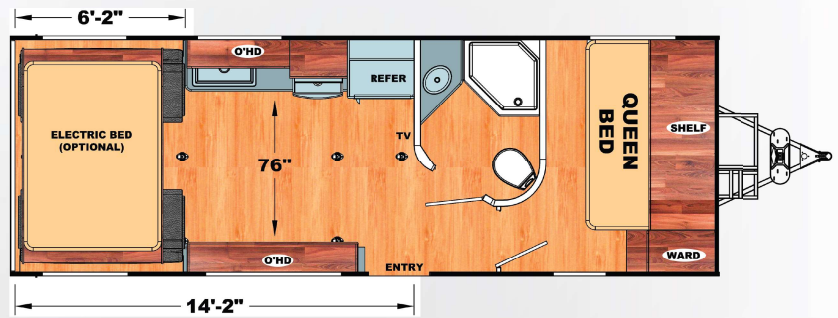

STELLAR

Interior Colors

- Redondo w/ Skybrush
- Del Mar w/ Rovere Gessato Wood
- La Jolla w/ Frost Pine Wood

21SA-LE

Hi Def Exterior Graphics

- Gray
- Red

Stellar Limited Models:

- 19FB-LE • 20FB-LE • 21SA-LE • 23SA-LE • 2414BS
- 19FBG-LE • 20FBG-LE • 21SAG-LE • 23SAG-LE • 2414BSG