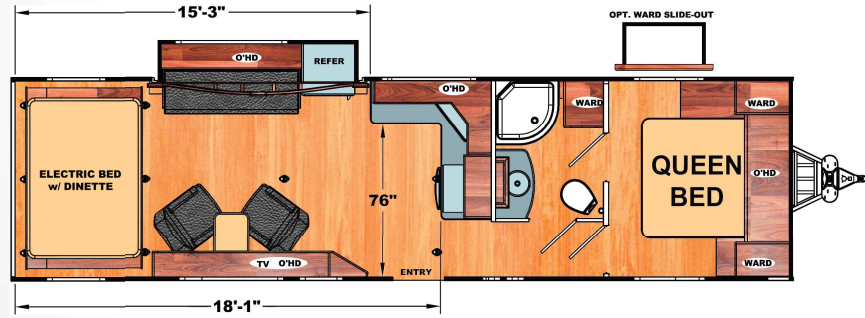

STELLAR

Interior Colors

- Redondo w/ Skybrush
- Del Mar w/ Rovere Gessato Wood
- La Jolla w/ Frost Pine Wood

Hi Def Exterior Graphics

- Gray
- Red

Centurion Package Includes:

- Solid Surface Lavy Top w/ Glass Bowl & Deluxe Faucet

Stellar Widelite Models:

- 28IBLG (TT)
- 2814KSG(TT)
- 30KSG (TT)
- 32IBLG (TT)
- 32KSG (TT)

28IBLG