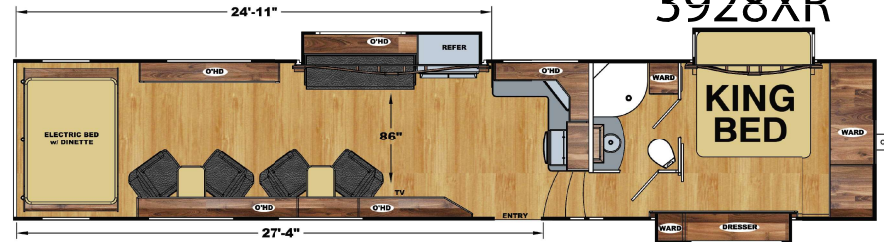

STELLAR

Interior Color

- Redondo w/ Skybrush
- Del Mar w/ Rovere Gessato Wood
- La Jolla w/ Frost Pine Wood

Hi Def Exterior Graphics

- Gray
- Red

Stellar Widebody

5th Models:

- 3218LK (5W)
- 3422XR (5W)
- 35KSG (5W)
- 3928XR (5W)
- 40LK (5W)
- 3821LX (5W)

3928XR