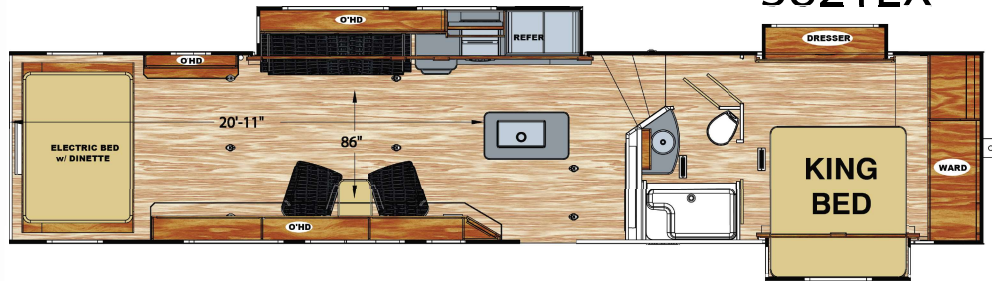

STELLAR

Interior Color

- Redondo w/ Skybrush
- Del Mar w/ Rovere Gessato Wood
- La Jolla w/ Frost Pine Wood

Hi Def Exterior Graphics

- Gray
- Red

Stellar Widebody

5th Models:

- 3218LK (5W)
- 3422XR (5W)
- 35KSG (5W)
- 3928XR (5W)
- 40LK (5W)
- 3821LX (5W)

3821LX