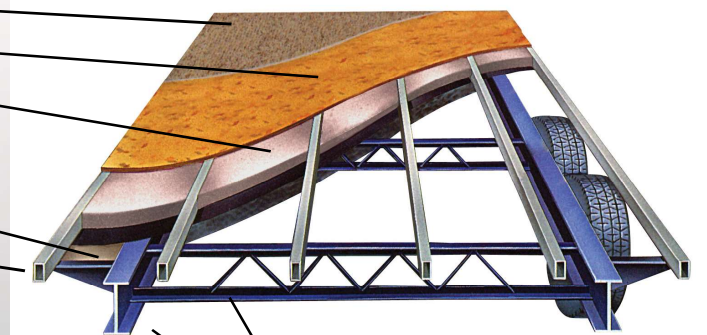

1. 2,500 lbs. Tie-Downs Mounted to Steel
2. Seamless One Piece PVC Roof
3. 5" Roof Trusses
4. Fully Decked Walk-on Roof
5. Wide Stance Chassis
6. Wide Track Axles
7. 12x2" Self Adjust Brakes w/ 7,000 lbs. Stopping Capacity per Axle
8. Tru-Offroad Lubeable Suspension
9. Hi Clearance Offroad Holding Tanks

Bonded Floor *

Heavy Duty Truss Chassis Supports I-Beam Chassis

Bonded Wall

- 1.5 x 1.5 Welded Aluminum Tube Filled with Lumber for Better Screw Retention
- Lamilux Exterior Paneling High Gloss Gel Coated Fiberglass Surface Bonded to Luan Backing
- High Density EPS Foam Insulation
- Quality Adhesive Developed Specifically for Lamination Process
- Vinyl Covered Luan