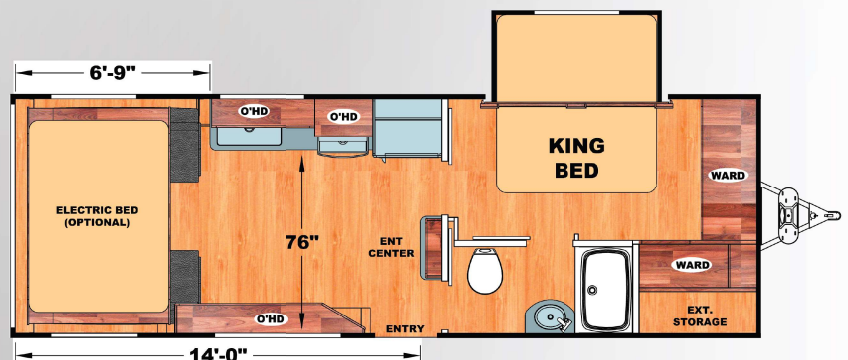

STELLAR

Interior Colors

- Redondo w/ Skybrush
- Del Mar w/ Rovere Gessato Wood
- La Jolla w/ Frost Pine Wood

Hi Def Exterior Graphics

- Gray
- Red

Stellar Limited Models:

- 19FB-LE • 20FB-LE • 21SA-LE • 23SA-LE • 2414BS
- 19FBG-LE • 20FBG-LE • 21SAG-LE • 23SAG-LE • 2414BSG

2414BS