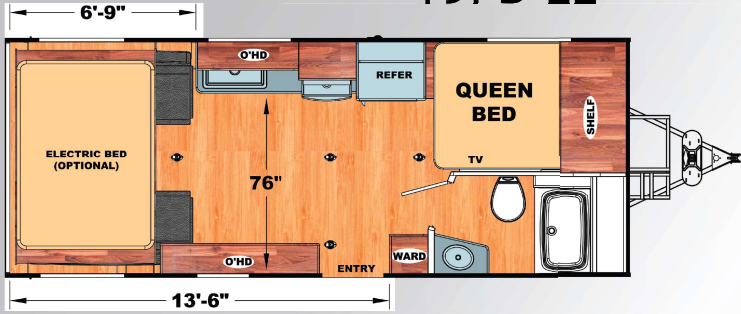

STELLAR

19FB-LE