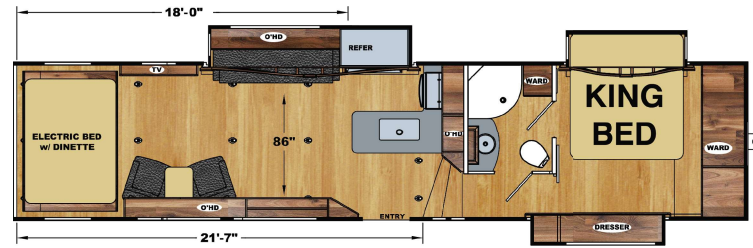

STELLAR

Interior Color

- Redondo w/ Skybrush
- Del Mar w/ Rovere Gessato Wood
- La Jolla w/ Frost Pine Wood

Hi Def Exterior Graphics

- Gray
- Red

Stellar Widebody

5th Models:

- 3218LK (5W)
- 3422XR (5W)
- 35KSG (5W)
- 3928XR (5W)
- 40LK (5W)
- 3821LX (5W)

3218LK