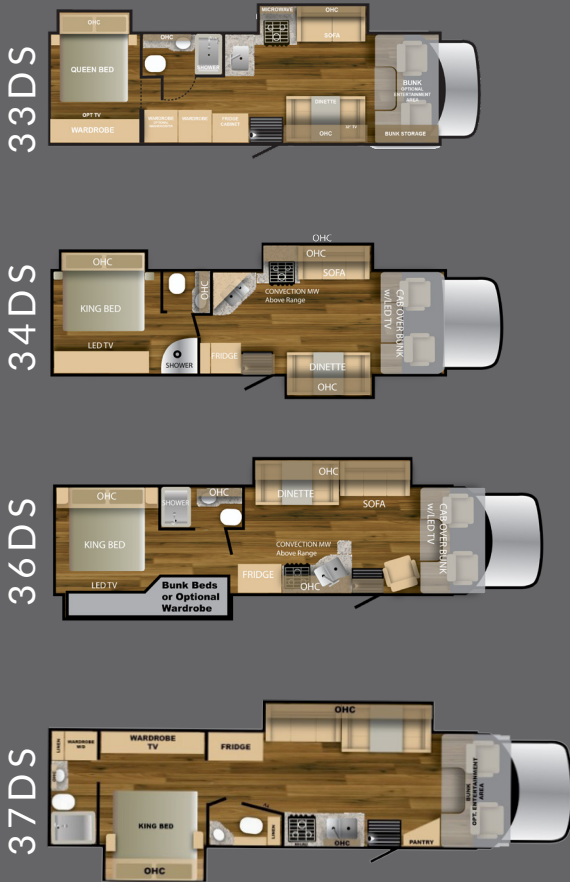

HEATED TANKS
Road Protection w/
Extended Season Capability

WE BUILD YOUR DREAM!
NEXUSR.V.COM

SCAN TO VIEW ON
NEXUSR.V.COM

STANDARD FEATURES

VISIT NEXUSR.V.COM FOR A FULL LIST OF STANDARDS

EXTERIOR

- + Seamless Fiberglass Sidewalls
- + Composite Substrate IPO Wood
- + High Strength Low Alloy Light Weight Steel Cage Throughout
- + Winegard 360 Antenna
- + Laminated Steel Framed Floor
- + Fiberglass Front Cap
- + Seamless Fiberglass Roof
- + Rubber-lined Galvanized Trunk Boxes
- + Premolded Rear Roof Transition
- + GVWR 25,999
- + GCWR 45,999
- + 100 Gallon Fuel Tank

STANDARD FULL BODY PAINT

COBRA RED

MIDNIGHT

PLATINUM EARTH

INTERIOR

- + Hardwood Cabinetry
- + Accent Lighting
- + Residential Refer with 2000W Inverter
- + Upgraded Beau Flooring
- + Stainless Steel Sink in Kitchen
- + Washer/Dryer Prep (33DS, 37DS)
- + 3 Burner Stove Top w/ Glass Covering
- + 40" Living Room TV
- + Deluxe Innerspring Mattress
- + Shower Skylight
- + Gas/Electric Water Heater
- + 15,000 AC w/ Heat Pump-Living Room
- + Nickel Pull Handles & Fixtures

FLOORPLANS

SPECIFICATIONS

	33DS	34DS	36DS	37DS
LENGTH	33'	34'	36' 8"	37'
SLEEPS	8	8	10	8
CEILING HEIGHT	90"	90"	90"	90"
EXTERIOR HEIGHT w/ AC	13'	13'	13'	13'
EXTERIOR WIDTH	8' 5"	8' 5"	8' 5"	8' 5"
FRESH WATER TANK	85 GAL	85 GAL	85 GAL	85 GAL
GREY TANK	45 GAL	45 GAL	45 GAL	45 GAL
BLACK TANK	45 GAL	45 GAL	45 GAL	45 GAL
LP GAS TANK	20.3 GAL	20.3 GAL	20.3 GAL	20.3 GAL