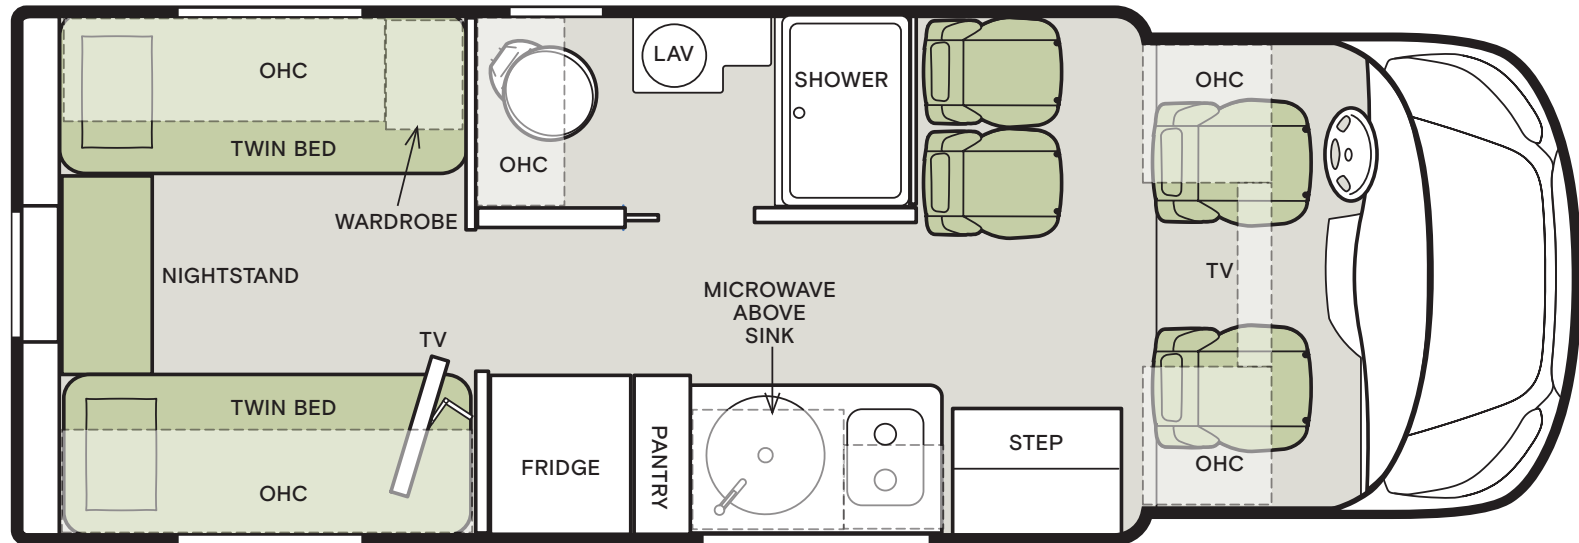

MIDAS

Prototype Model Specifications Shown.
Information Subject to Change in Full Production.

TIFFIN

MOTORHOMES

FOR PARTS & SERVICE CALL 205.487.4710 OR VISIT TIFFINMOTORHOMES.COM | 625 FAWN GROVE ROAD WINFIELD, AL 35594 [f](#) [t](#) [p](#)

©2021 Tiffin Motorhomes, Inc. Allegro®, Allegro Breeze®, Allegro RED®, Phaeton®, Allegro Bus®, Zephyr®, Wayfarer®, Roughing It Smoothly®, Open Road®, PowerGlide®, Pusher® and Cahaba® are registered trademarks of Tiffin Motorhomes, Inc. All rights reserved. For all information concerning the limited warranty provided by Tiffin, please refer to the full written limited warranty set forth on the Tiffin website or held by our authorized dealerships. Please note, some interior furnishings not included.