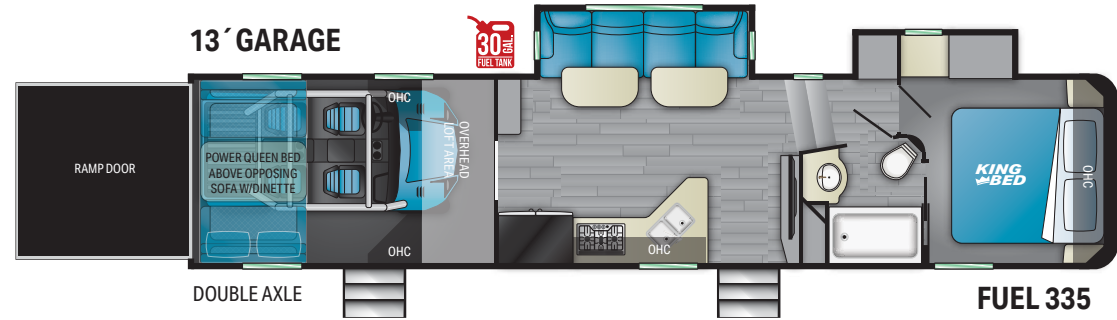

Length – 41’ 9”
Height – 13’ 3”
Dry – 13,195 lbs.
Hitch – 3,420 lbs.
GVWR – 17,000 lbs.