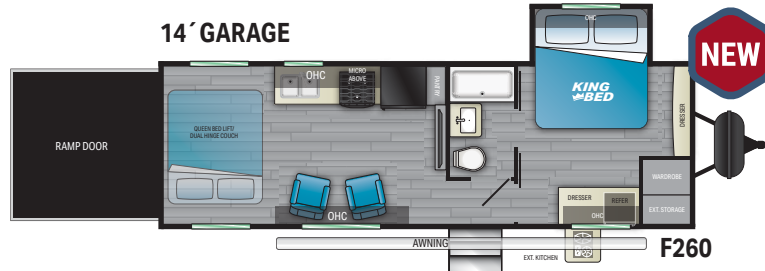

Length – 30' 11"
Height – 12' 9"
Dry – 7,656 lbs.
Hitch – 1,242 lbs.
GVWR – 12,800 lbs.