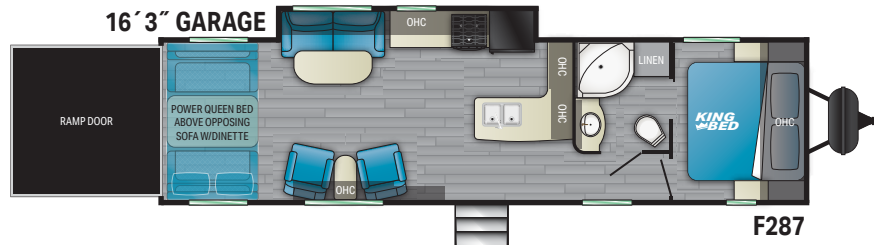

Length – 36' 9"
Height – 12' 10"
Dry – 8,760 lbs.
Hitch – 1,400 lbs.
GVWR – 12,800 lbs.