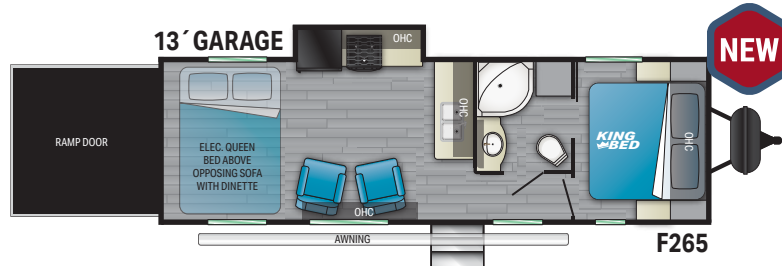

Length – 30' 9"
Height – 12' 10"
Dry – 7,737 lbs.
Hitch – 1,225 lbs.
GVWR – 12,800 lbs.