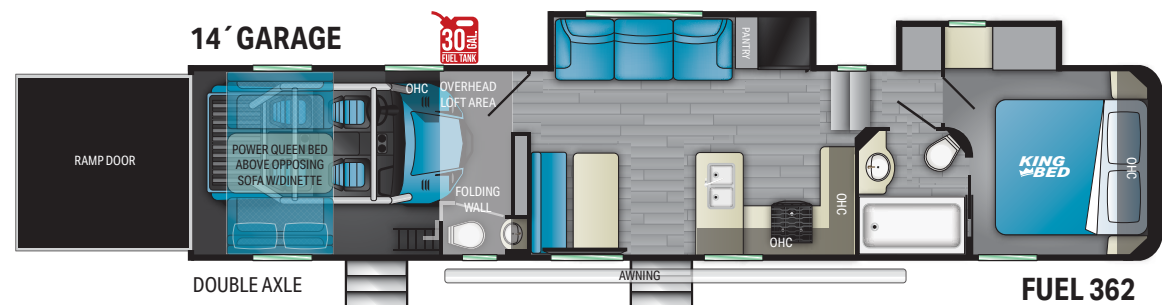

Fuel garages are available in various lengths from 11' -14' to fit all your toys and will include frame-welded tie down system, each one supporting up to 5,000lbs.

TOP 5 INTERIOR FEATURES

1. King Bed Comes Standard
2. Power Drop Down Queen Bed / Opposing Sofa / Dinette Are All Available In The Garage
3. Spacious Full Garage With Frame Welded Tie Downs
4. Reclining Sofa Seating With Fold Down Center Console Featuring Cup Holders
5. 50" Living Room TV With JBL® HiFi Speakers Standard

King bed comes standard for your comfort with wireless phone charging ports located on nightstands

Entertainment kitchen and living space for friends and family. Most Fuels feature a stainless steel refrigerator, spacious countertops, 50" entertainment TV with sound bar, no carpet in the slideout, reclining sofas and wireless charging ports.

Large shower with skylight over the shower adding to the overall feeling of light and space with plenty of storage.

For more information and to take a virtual walk-through, visit www.heartlandrvs.com

Length – 38’ 6”
Height – 13’ 3”
Dry – 12,338 lbs.
Hitch – 2,465 lbs.
GVWR – 16,250 lbs.

Length – 41’ 9”
Height – 13’ 3”
Dry – 13,195 lbs.
Hitch – 3,420 lbs.
GVWR – 17,000 lbs.

Length – 40’ 2”
Height – 13’ 3”
Dry – 12,815 lbs.
Hitch – 3,060 lbs.
GVWR – 17,000 lbs.

Length – 43’ 7”
Height – 13’ 3”
Dry – 14,202 lbs.
Hitch – 3,640 lbs.
GVWR – 17,000 lbs.