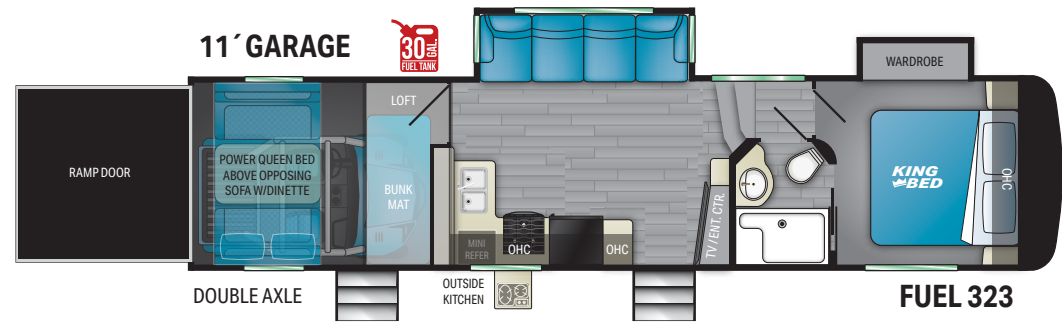

Fuel garages are available in various lengths from 11' -14' to fit all your toys and will include frame-welded tie down system, each one supporting up to 5,000lbs.

TOP 5 INTERIOR FEATURES

1. King Bed Comes Standard
2. Power Drop Down Queen Bed / Opposing Sofa / Dinette Are All Available In The Garage
3. Spacious Full Garage With Frame Welded Tie Downs
4. Reclining Sofa Seating With Fold Down Center Console Featuring Cup Holders
5. 50" Living Room TV With JBL® HiFi Speakers Standard

King bed comes standard for your comfort with wireless phone charging ports located on nightstands

Entertainment kitchen and living space for friends and family. Most Fuels feature a stainless steel refrigerator, spacious countertops, 50" entertainment TV with sound bar, no carpet in the slideout, reclining sofas and wireless charging ports.

Large shower with skylight over the shower adding to the overall feeling of light and space with plenty of storage.

For more information and to take a virtual walk-through, visit www.heartlandrvs.com

Length – 38’ 6”
Height – 13’ 3”
Dry – 12,338 lbs.
Hitch – 2,465 lbs.
GVWR – 16,250 lbs.

Beautifully designed spacious kitchen with tons of counter space, solid surface countertops and 50" TV placed in optimal viewing position for the entire family.

Fuel travel trailers come standard with a king bed for your comfort and a charging port located on each nightstand for convenience.