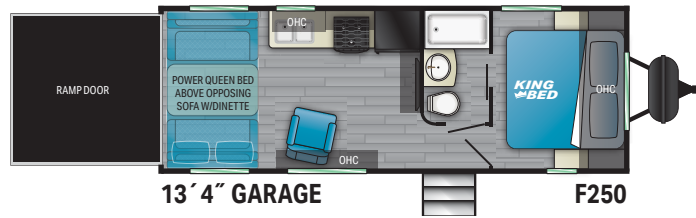

Length – 27' 6"
Height – 12' 9"
Dry – 6,700 lbs.
Hitch – 820 lbs.
GVWR – 11,220 lbs.