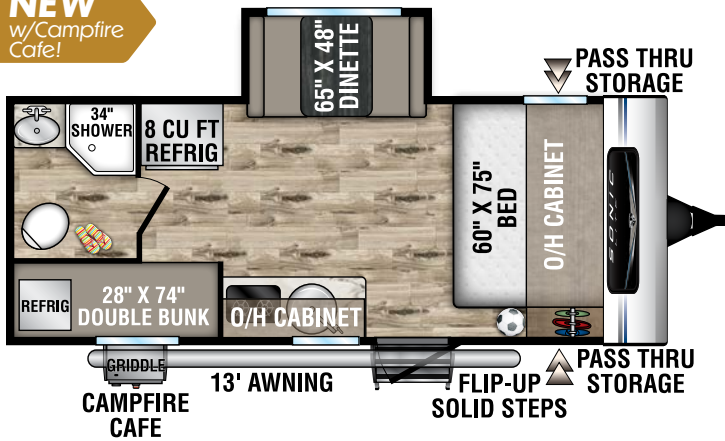

SONIC LITE

2022

Ultra-Lite Travel Trailers

SL150VRB

UVW – 3,160 lbs. | Exterior Length – 19' 11" | Sleeps – 2

SL150VRK

UVW – 3,020 lbs. | Exterior Length – 19' 1" | Sleeps – 2

NEW
w/Campfire
Cafe!

SL160VBH

UVW – 3,590 lbs. | Exterior Length – 21' 3" | Sleeps – 4

SL169VMK

UVW – 3,500 lbs. | Exterior Length – 21' 1" | Sleeps – 4

2022 SONIC LITE

SL169VRK

UVW – 3,620 lbs. | Exterior Length – 22'1" | Sleeps – 4

NEW
w/Campfire
Cafe!

SL169VUD

UVW – 3,450 lbs. | Exterior Length – 21'10" | Sleeps – 6

MXG FRAME
The Next Generation in RV Frame Technology

RV COMPOSITE PANELS
AZDEL
ONBOARD®

985 N 900 W | Shipshewana, IN 46565 | www.venture-rv.com