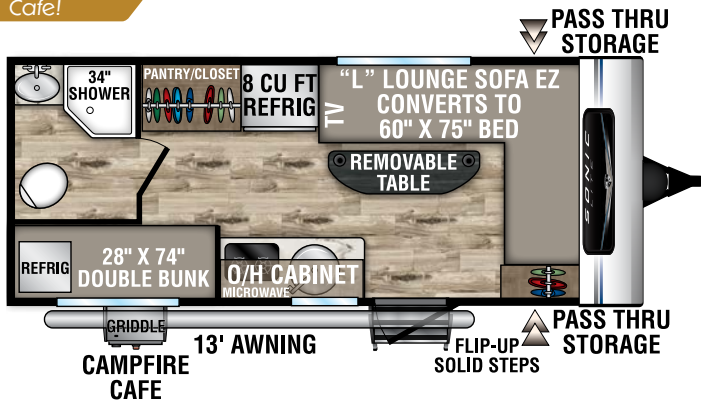

SONIC LITE

2022

Ultra-Lite Travel Trailers

SL150VRB

UVW – 3,160 lbs. | Exterior Length – 19' 11" | Sleeps – 2

SL150VRK

UVW – 3,020 lbs. | Exterior Length – 19' 1" | Sleeps – 2

NEW
w/Campfire
Cafe!

SL160VBH

UVW – 3,590 lbs. | Exterior Length – 21' 3" | Sleeps – 4

SL169VMK

UVW – 3,500 lbs. | Exterior Length – 21' 1" | Sleeps – 4

2022 SONIC LITE

SL169VRK

UVW – 3,620 lbs. | Exterior Length – 22'1" | Sleeps – 4

NEW
w/Campfire
Cafe!

SL169VUD

UVW – 3,450 lbs. | Exterior Length – 21'10" | Sleeps – 6

MXG FRAME
The Next Generation in RV Frame Technology

RV COMPOSITE PANELS
AZDEL
ONBOARD®

985 N 900 W | Shipshewana, IN 46565 | www.venture-rv.com