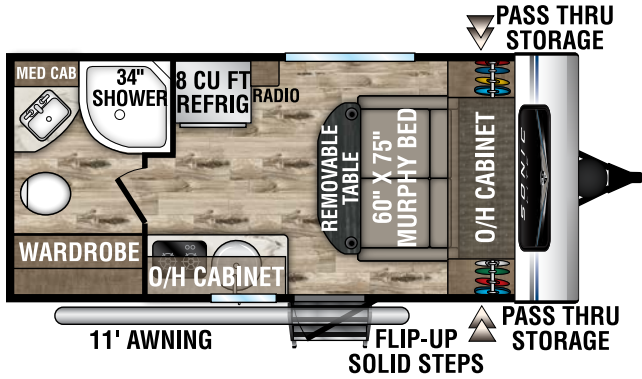

SONIC LITE

2022

Ultra-Lite Travel Trailers

SL150VRB

UVW – 3,160 lbs. | Exterior Length – 19' 11" | Sleeps – 2

SL150VRK

UVW – 3,020 lbs. | Exterior Length – 19' 1" | Sleeps – 2

NEW
w/Campfire
Cafe!

SL160VBH

UVW – 3,590 lbs. | Exterior Length – 21' 3" | Sleeps – 4

SL169VMK

UVW – 3,500 lbs. | Exterior Length – 21' 1" | Sleeps – 4

2022 SONIC LITE

SL169VRK

UVW – 3,620 lbs. | Exterior Length – 22'1" | Sleeps – 4

NEW
w/Campfire
Cafe!

SL169VUD

UVW – 3,450 lbs. | Exterior Length – 21'10" | Sleeps – 6

MXG FRAME
The Next Generation in RV Frame Technology

RV COMPOSITE PANELS
AZDEL
ONBOARD®

985 N 900 W | Shipshewana, IN 46565 | www.venture-rv.com