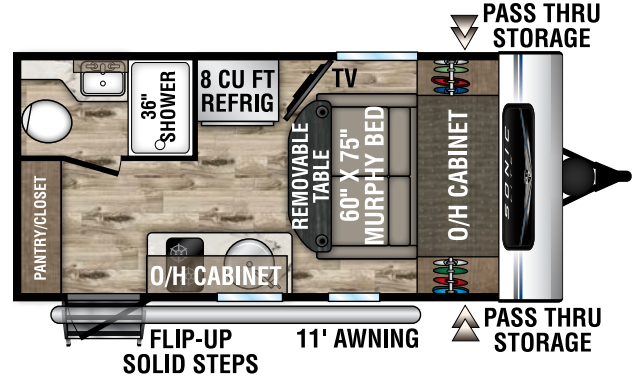

SONIC LITE

2022

Ultra-Lite Travel Trailers

SL150VRB

UVW – 3,160 lbs. | Exterior Length – 19' 11" | Sleeps – 2

SL150VRK

UVW – 3,020 lbs. | Exterior Length – 19' 1" | Sleeps – 2

NEW
w/Campfire
Cafe!

SL160VBH

UVW – 3,590 lbs. | Exterior Length – 21' 3" | Sleeps – 4

SL169VMK

UVW – 3,500 lbs. | Exterior Length – 21' 1" | Sleeps – 4

2022 SONIC LITE

SL169VRK

UVW – 3,620 lbs. | Exterior Length – 22'1" | Sleeps – 4

NEW
w/Campfire
Cafe!

SL169VUD

UVW – 3,450 lbs. | Exterior Length – 21'10" | Sleeps – 6

MXG FRAME
The Next Generation in RV Frame Technology

RV COMPOSITE PANELS
AZDEL
ONBOARD®

985 N 900 W | Shipshewana, IN 46565 | www.venture-rv.com