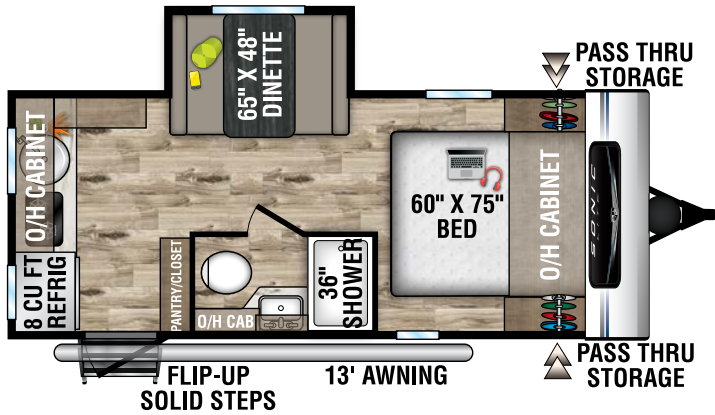

SL160VBH

UVW – 3,590 lbs. | Exterior Length – 21' 3" | Sleeps – 4

SL169VMK

UVW – 3,500 lbs. | Exterior Length – 21' 1" | Sleeps – 4

2022 SONIC LITE

SL169VRK

UVW – 3,620 lbs. | Exterior Length – 22'1" | Sleeps – 4

NEW
w/Campfire
Cafe!

SL169VUD

UVW – 3,450 lbs. | Exterior Length – 21'10" | Sleeps – 6

MXG FRAME
The Next Generation in RV Frame Technology

RV COMPOSITE PANELS
AZDEL
ONBOARD®

985 N 900 W | Shipshewana, IN 46565 | www.venture-rv.com