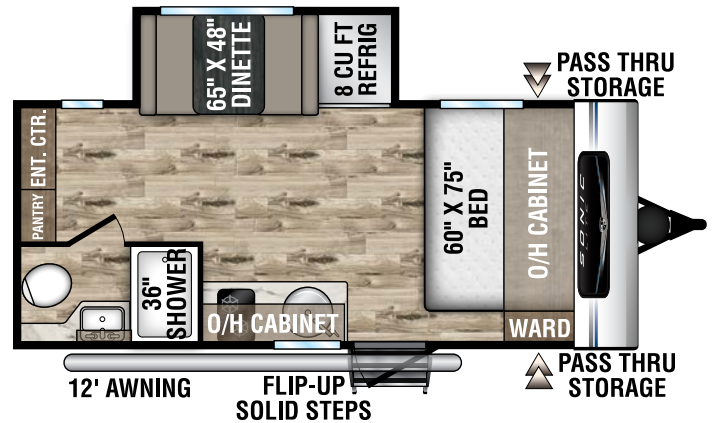

SONIC LITE

2022

Ultra-Lite Travel Trailers

SL150VRB

UVW – 3,160 lbs. | Exterior Length – 19' 11" | Sleeps – 2

SL150VRK

UVW – 3,020 lbs. | Exterior Length – 19' 1" | Sleeps – 2

NEW
w/Campfire
Cafe!

SL160VBH

UVW – 3,590 lbs. | Exterior Length – 21' 3" | Sleeps – 4

SL169VMK

UVW – 3,500 lbs. | Exterior Length – 21' 1" | Sleeps – 4

2022 SONIC LITE

SL169VRK

UVW – 3,620 lbs. | Exterior Length – 22'1" | Sleeps – 4

NEW
w/Campfire
Cafe!

SL169VUD

UVW – 3,450 lbs. | Exterior Length – 21'10" | Sleeps – 6

MXG FRAME
The Next Generation in RV Frame Technology

RV COMPOSITE PANELS
AZDEL
ONBOARD®

985 N 900 W | Shipshewana, IN 46565 | www.venture-rv.com