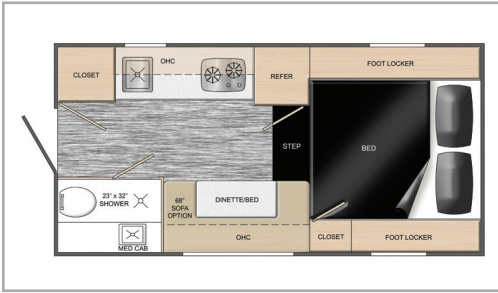

890RX

Weights & Measurements	800X	840SBRX	890RX	890SBRX
Dry Weight	2019	2325	2397	2388
Ext. Length	174"	180"	183"	183"
Ext. Width	93"	93"	93"	93"
Ext. Width Front	48"	48"	48"	48"
Ext. Width Back	54"	93"	93"	93"
Int. Floor Length	77"	81"	87"	86"
Ext. Height	85"	85"	85"	85"
Int. Height	78"	78"	78"	78"
Int. Floor Width	45"	48"	45"	45.5"
Center of Gravity	33"	36"	38.5"	41"
Cabover Bed	60" x 78"	60" x 74"	60" x 74"	60" x 74"