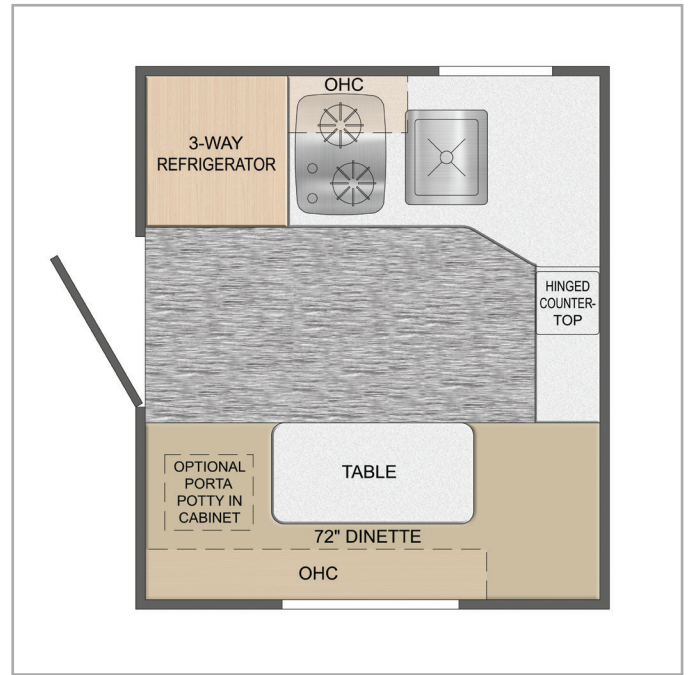

RAYZR FB (FULL BEDROOM)

Weights & Measurements	FB
Dry Weight	1,137
Ext. Length	90"
Ext. Width	87"
Ext. Width Front	48"
Ext. Width Back	48"
Int. Floor Length	32"
Ext. Height	80"
Int. Height	74"
Int. Floor Width	45.25"
Center of Gravity	52.25"
Cabover Bed	N/A

RAYZR FK (FULL KITCHEN)

Weights & Measurements	FK
Dry Weight	1,059
Ext. Length	76"
Ext. Width	87"
Ext. Width Front	48"
Ext. Width Back	48"
Int. Floor Length	60.5"
Ext. Height	79"
Int. Height	74"
Int. Floor Width	45"
Center of Gravity	43.75"
Cabover Bed	N/A

TRUCK CAMPER | RAYZR EDITION

Choose the Travel Lite RV Rayzr Truck Camper that fits your lifestyle, whether you enjoy hunting, fishing or just relaxing around the campfire.