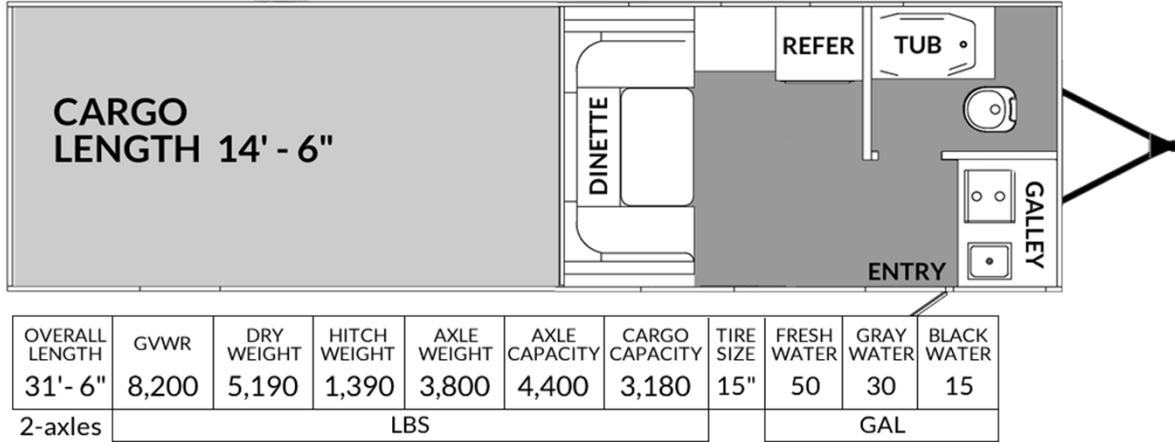

### 12-14.6 RL

#### **Standard Features - Included in Base Price**

- 8" inch High Beam (Chassis)
- 4400lb dual Axels
- Wide track suspension
- 15" wheels 6 lug/tires **E rated**
- Spare Tire & Carrier
- Two(2) Stab Jacks 2 Rear
- Aluminum laminated sidewalls(white)
- 50 Gallons Fresh Water
- 15 Gallon Black
- 35 Gray tank
- 96" Wide-Body Design
- Integrated Rear Spoiler
- Dual 20-LB Propane Tanks w/Deluxe Cover
- .6 cu microwave
- Extra-Large Windows (Radius & Tinted) & Valances
- 40" Tub with shower curtain
- 18K Furnance
- Exterior Metal Diamond Plate Front & Skirting
- Plumbed for Exterior LP Hookup
- Pleated Night Shades
- Double Radius Entry Door Step
- Exterior Lights - Porch (1), Rear (1), Front (1)
- Seamless One-Piece PVC Roof
- Key Hooks
- 12v Powered Fan Roof Vents (Lavy-galley)
- LED Interior Lighting Throughout
- Sewer Hose Storage Compartment
- External 110v Electrical Outlet
- Tie downs on deck
- Composite upgraded decking
- 1 Ext Tool box
- Front fiberglass cap gray
- Dinnette seating w/table
- Happi Jac with 60 x 80 bunk bed
- 6-Gallon Gas Water Heater
- 13.5K BTU A/C Living Room

#### **OPTIONAL FEATURES**

- 6,000lb Axle Upgrade w/F Rated Tires
- 9 foot Power awning

All product data and graphics are as accurate as possible. Subsequent refinements during the model year may be evident in the actual product. Genesis Supreme reserves the right to change colors, materials, equipment and specifications without notice - as well as to add, modify or discontinue models shown in promotional materials. Unloaded vehicle weight and carrying capacities will vary upon optional equipment.