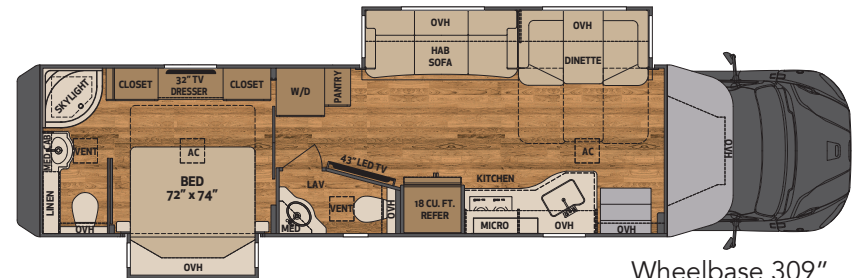

THE *Renegade* VERONA AT A GLANCE

Exterior height	12'10"	Fuel capacity	100 Gallons
Exterior width	99 1/4"	Fresh water capacity	150 Gallons
Exterior length	33' 11" - 40' 2"	Grey water capacity	75 Gallons
Interior height	84"	Black water capacity	75 Gallons
Interior width	95 1/2"	DEF	6 Gallons

*OH Cab bunk featured on inside and front cover, is an available option on the Verona.

Wheelbase 267"

34VQB 34' mid bath, 2 slides

Wheelbase 285"

36VSB 36' mid bath, 2 slides

Wheelbase 309"

40VBH 40' mid bath, 2 slides