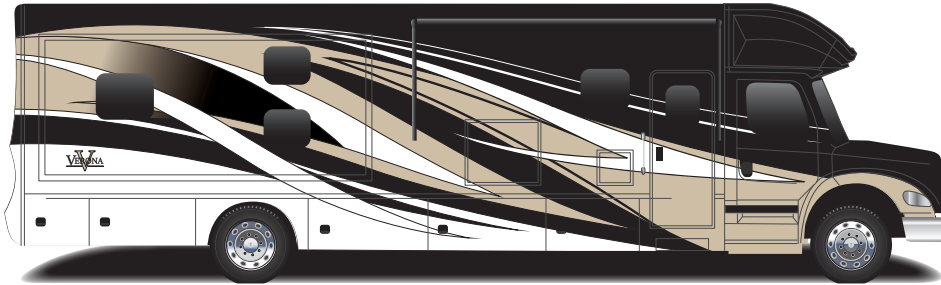

COASTLINE

HEATWAVE

INGOT

SKYLINE