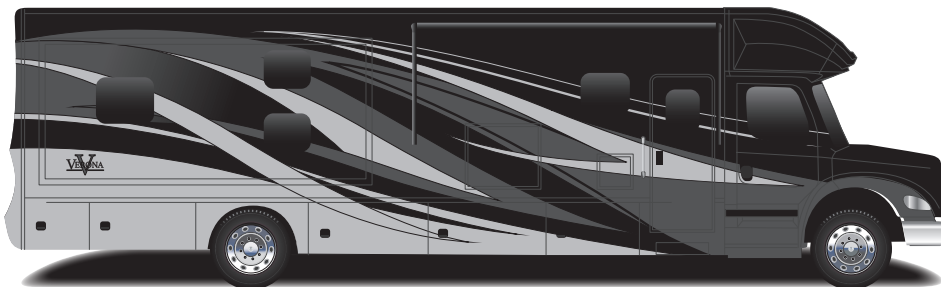

COASTLINE

HEATWAVE

INGOT

SKYLINE