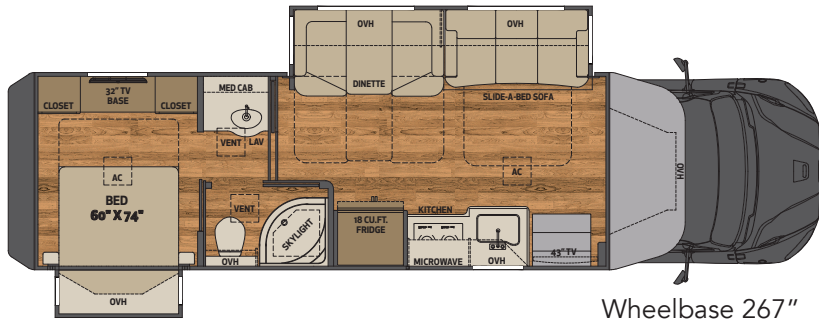

THE *Renegade* VERONA AT A GLANCE

Exterior height	12'10"	Fuel capacity	100 Gallons
Exterior width	99 1/4"	Fresh water capacity	150 Gallons
Exterior length	33' 11" - 40' 2"	Grey water capacity	75 Gallons
Interior height	84"	Black water capacity	75 Gallons
Interior width	95 1/2"	DEF	6 Gallons

*OH Cab bunk featured on inside and front cover, is an available option on the Verona.

Wheelbase 267"

34VQB 34' mid bath, 2 slides

Wheelbase 285"

36VSB 36' mid bath, 2 slides

Wheelbase 309"

40VBH 40' mid bath, 2 slides