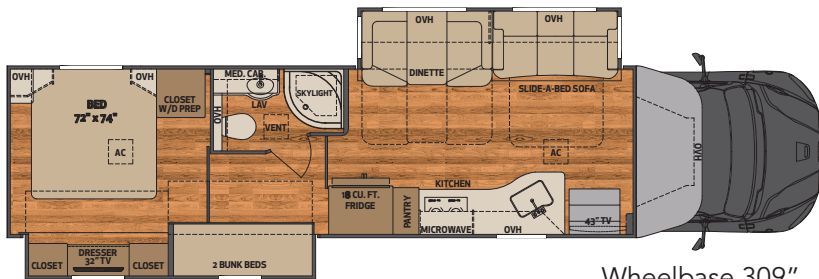

THE *Renegade* VERONA AT A GLANCE

Exterior height	12'10"	Fuel capacity	100 Gallons
Exterior width	99 1/4"	Fresh water capacity	150 Gallons
Exterior length	33' 11" - 40' 2"	Grey water capacity	75 Gallons
Interior height	84"	Black water capacity	75 Gallons
Interior width	95 1/2"	DEF	6 Gallons

*OH Cab bunk featured on inside and front cover, is an available option on the Verona.

Wheelbase 267"

34VQB 34' mid bath, 2 slides

Wheelbase 285"

36VSB 36' mid bath, 2 slides

Wheelbase 309"

40VBH 40' mid bath, 2 slides