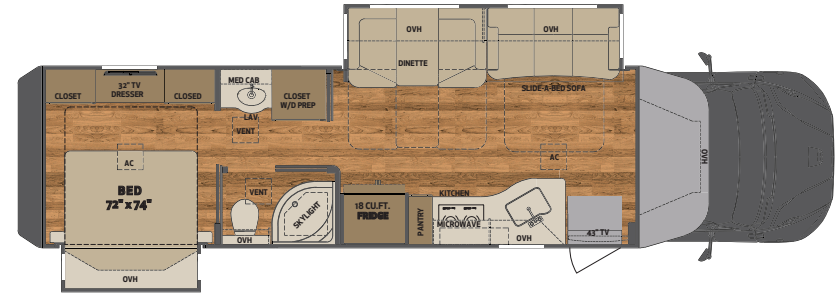

THE *Renegade* VERONA AT A GLANCE

Exterior height	12'10"	Fuel capacity	100 Gallons
Exterior width	99 1/4"	Fresh water capacity	150 Gallons
Exterior length	33' 11" - 40' 2"	Grey water capacity	75 Gallons
Interior height	84"	Black water capacity	75 Gallons
Interior width	95 1/2"	DEF	6 Gallons

*OH Cab bunk featured on inside and front cover, is an available option on the Verona.

Wheelbase 267"

34VQB 34' mid bath, 2 slides

Wheelbase 285"

36VSB 36' mid bath, 2 slides

Wheelbase 309"

40VBH 40' mid bath, 2 slides