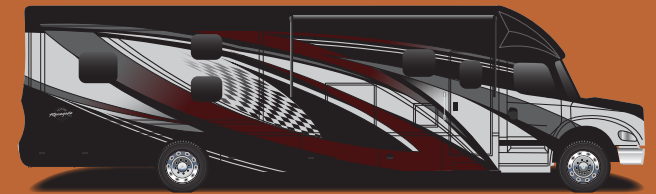

In celebration of 25 years, Renegade is offering a special 25th anniversary edition option of the Verona.

Special Features Include:

- 25th Anniversary Paint Scheme with Special Edition Logo
- Limited Edition Unit # Badge
- Chrome Compartment Door Handles
- Custom 25th Anniversary Mudflap
- Custom 25th Wheel Hub insert
- Embroidered Cab Seat Headrest
- 25th Anniversary Throw Pillows (2X)
- 25th Anniversary Slide Fascia badging
- 25th Anniversary Multiplex Badging
- Pair of 25th "Proud Owner" Hats and Soft Shell Jackets

(Limited Availability)