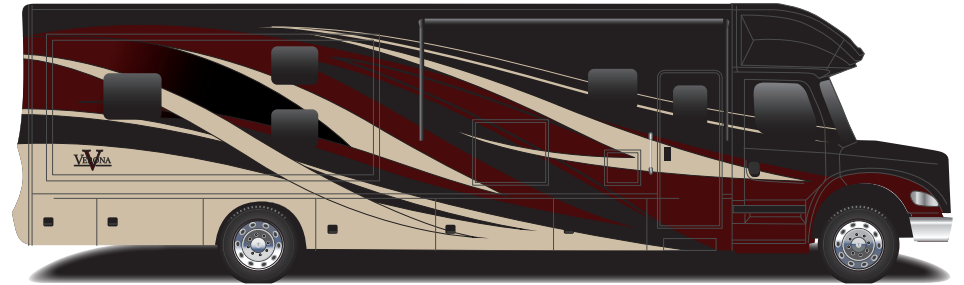

COASTLINE

HEATWAVE

INGOT

SKYLINE