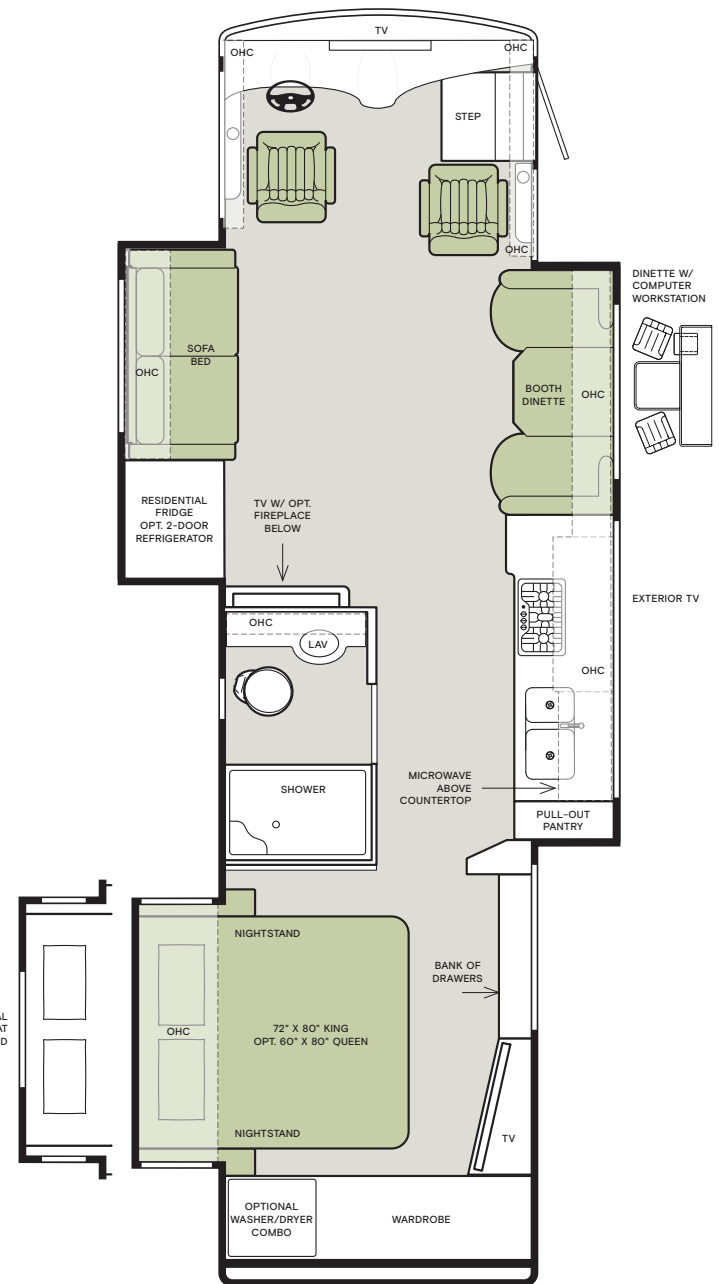

If optional furniture combinations are selected, window locations may vary from diagram shown.

All options may not be available in every model. Because of progressive improvements and specifications, standard and optional equipment are subject to change without notice or obligation.

For a complete and up-to-date list of available options and specifications, visit tiffinmotorhomes.com.

31 BR

33 BR

Interior Décor

Make your experience on the road all your own. Express yourself by choosing the interior appointments such as cabinet finishes, flooring, and décor ensembles for every part of your motorhome. In the 2021 Allegro Breeze, you'll be able to travel in style no matter where you go.