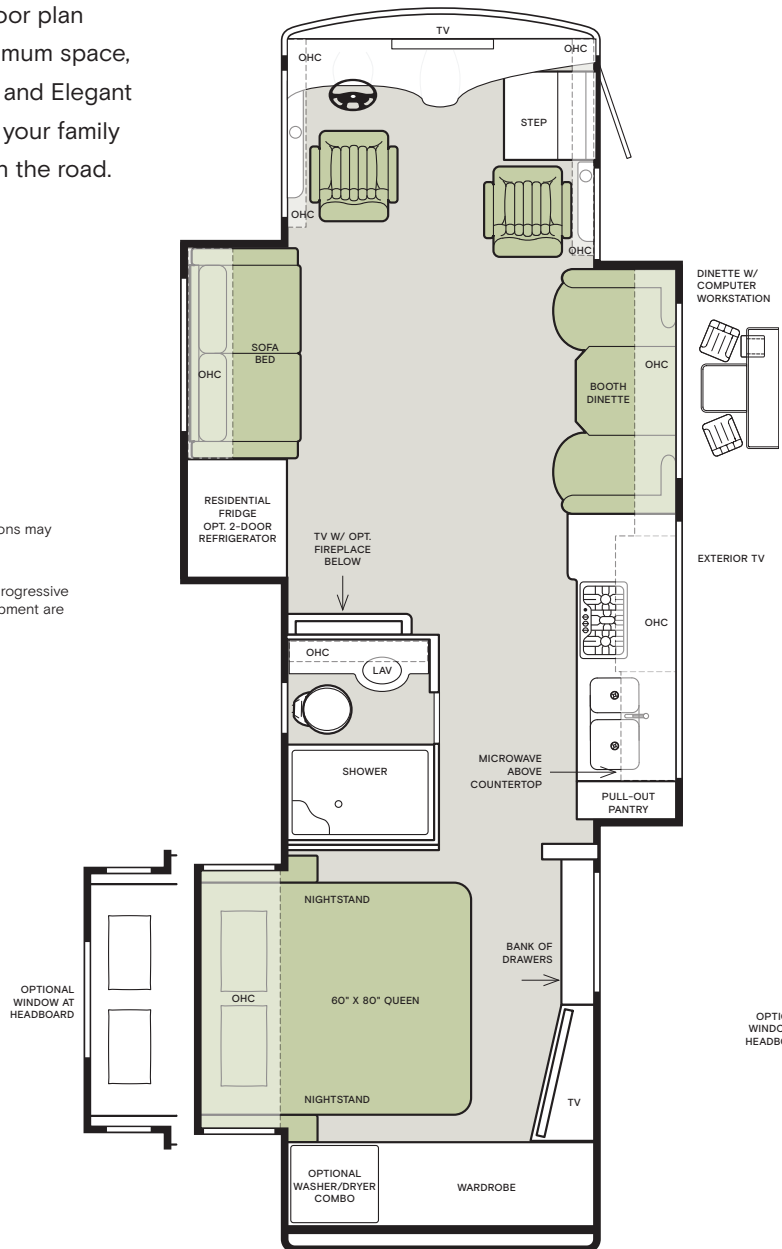

Top to bottom: Bedroom Cabinets; Bedroom; Cockpit/Living Room. All interiors shown are 31 BR with Shadow cabinets, Mist III décor.

Premium Paint System

Our eight-step, full-body paint system features premium grade paints sealed with three layers of superclear coat with ultraviolet protection. An additional layer of high-performance film protects the front of the coach and select areas.

G6 FIRE OPAL

G6 SILVER SAND

G6 FROSTED GRANITE

G6 SPICED JAVA

G6 ROCKY MOUNTAIN BROWN

Floor Plans

The design of every Allegro Breeze floor plan must meet four essential criteria: Maximum space, Optimal organization, Relaxation plus, and Elegant atmosphere. Tiffin's MORE Plans offer your family the most comfortable layout for life on the road.

If optional furniture combinations are selected, window locations may vary from diagram shown.

All options may not be available in every model. Because of progressive improvements and specifications, standard and optional equipment are subject to change without notice or obligation.

For a complete and up-to-date list of available options and specifications, visit tiffinmotorhomes.com.

31 BR

33 BR

Interior Décor

Make your experience on the road all your own. Express yourself by choosing the interior appointments such as cabinet finishes, flooring, and décor ensembles for every part of your motorhome. In the 2021 Allegro Breeze, you'll be able to travel in style no matter where you go.