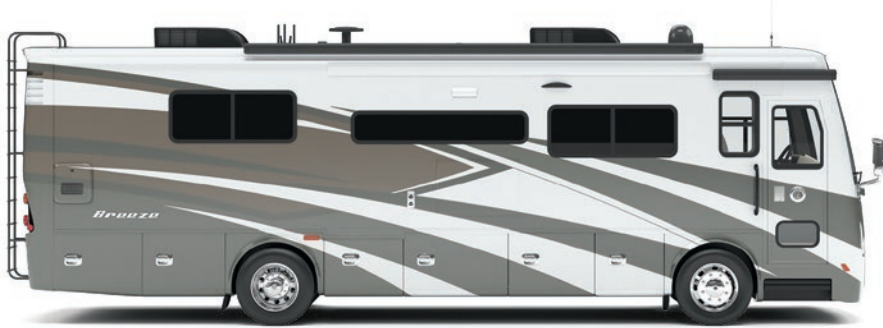

G6 FROSTED GRANITE