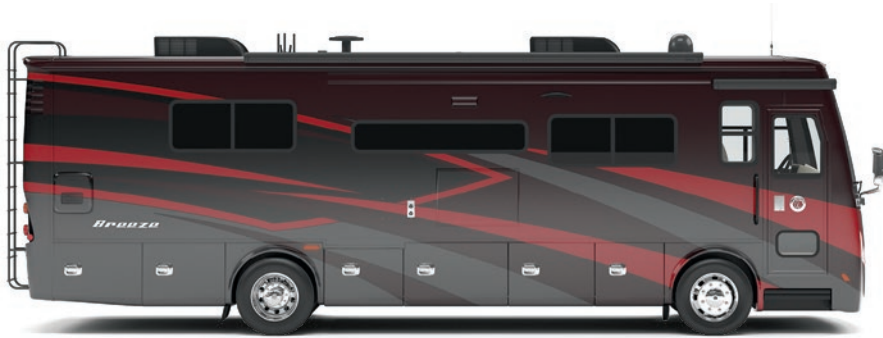

Premium Paint System

Our eight-step, full-body paint system features premium grade paints sealed with three layers of superclear coat with ultraviolet protection. An additional layer of high-performance film protects the front of the coach and select areas.

G6 FIRE OPAL