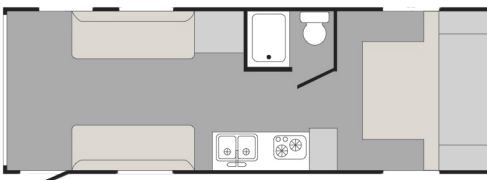

12-6

24FB

19FC

Confidence Package

- 2X4 steel enforced ramp opening
- Weather proof Floor Decking
- 74" Rear Door on 26QB & 26WQB
- 86" Rear Door on 12-6 & 24FB
- 8' Wide
- Pleated Shades
- Standard Sofa(s)
- Decorative Safety Glass Windows
- Interior LED Lights
- Dual Cargo Loading Lights
- 12-Volt Power Converter
- Front & Rear Stabilizer Jacks
- Diamond Plate Rock Guard
- Foot Flush Toilet w/ 30 Gallon Holding Tank
- Standard A/C
- Radius Windows and Doors
- EZ Lube Axles
- Electric Brakes
- Spare Tire
- Microwave
- Solar Prep
- 6.3 Cu Ft, Gas/Electric Refrigerator
- Standard Awning w/ Porch Light

More Options available at Sunsettrailers.com

26QB

26WQB

| Model | 115 T | 19FC | 22FC | 24 FB | 26QB | 26WQB | R12-6 |
|--------------------|-------|---------|--------------|---------|--------------|--------------|---------|
| Total Dry Weight | TBD | TBD | 3400 | 4280 | 4215 | 4215 | 6180 |
| Hitch Weight | TBD | TBD | 580 | 640 | 640 | 520 | 600 |
| GWR | TBD | 7000 | 7000 | 8000 | 8000 | 8000 | 10,400 |
| Fresh Water (Gal) | TBD | TBD | 47 | 47 | 47 | 47 | 47 |
| Dinette Table | TBD | TBD | 24X48 OPTION | 24X48 | 24X48 OPTION | 24X48 OPTION | 24X48 |
| Cargo Length | TBD | 10' 1" | 11' 3" | 13' 2" | 9'11" | 8'9" | 12'6" |
| Jiffy/Sofa | TBD | 68" | 68" | 78" | 68" | 68" | 78" |
| Length | 13' | 20' 6" | 22' | 24' 8" | 26' | 26' | 32'0" |
| Height | TBD | 9'11" | 9'11" | 11' | 9'11" | 9'11" | 11' |
| Interior Height | TBD | 78" | 78" | 80" | 78" | 78" | 80" |
| Width | TBD | 8' | 8' | 8' | 8' | 8' | 8' |
| Interior Width | TBD | 92 3/4" | 92 3/4" | 92 3/4" | 92 3/4" | 92 3/4" | 92 3/4" |
| BETWEEN WHEEL WELL | TBD | 68 3/4" | 68 3/4" | N/A | 68 3/4" | 68 3/4" | N/A |
| Awning Length | TBD | TBD | 16' | 16' | 16' | 16' | 18' |
| Bed Size | TBD | TBD | N/A | 60X80 | 60 x 74 | 60 x 74 | 60 x 74 |
| Garage Door | TBD | 74" | 74" | 84" | 74" | 74" | 84" |