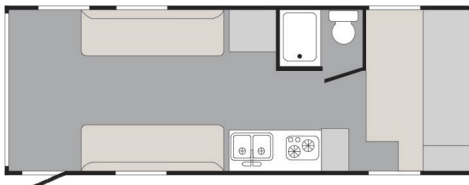

12-6

24FB

19FC

Confidence Package

- 2X4 steel enforced ramp opening
- Weather proof Floor Decking
- 74" Rear Door on 26QB & 26WQB
- 86" Rear Door on 12-6 & 24FB
- 8' Wide
- Pleated Shades
- Standard Sofa(s)
- Decorative Safety Glass Windows
- Interior LED Lights
- Dual Cargo Loading Lights
- 12-Volt Power Converter
- Front & Rear Stabilizer Jacks
- Diamond Plate Rock Guard
- Foot Flush Toilet w/ 30 Gallon Holding Tank
- Standard A/C
- Radius Windows and Doors
- EZ Lube Axles
- Electric Brakes
- Spare Tire
- Microwave
- Solar Prep
- 6.3 Cu Ft, Gas/Electric Refrigerator
- Standard Awning w/ Porch Light

More Options available at Sunsettrailers.com

26QB

26WQB

| Model | 115 T | 19FC | 22FC | 24 FB | 26QB | 26WQB | R12-6 |
|--------------------|-------|---------|--------------|---------|--------------|--------------|---------|
| Total Dry Weight | TBD | TBD | 3400 | 4280 | 4215 | 4215 | 6180 |
| Hitch Weight | TBD | TBD | 580 | 640 | 640 | 520 | 600 |
| GWR | TBD | 7000 | 7000 | 8000 | 8000 | 8000 | 10,400 |
| Fresh Water (Gal) | TBD | TBD | 47 | 47 | 47 | 47 | 47 |
| Dinette Table | TBD | TBD | 24X48 OPTION | 24X48 | 24X48 OPTION | 24X48 OPTION | 24X48 |
| Cargo Length | TBD | 10' 1" | 11' 3" | 13' 2" | 9'11" | 8'9" | 12'6" |
| Jiffy/Sofa | TBD | 68" | 68" | 78" | 68" | 68" | 78" |
| Length | 13' | 20' 6" | 22' | 24' 8" | 26' | 26' | 32'0" |
| Height | TBD | 9'11" | 9'11" | 11' | 9'11" | 9'11" | 11' |
| Interior Height | TBD | 78" | 78" | 80" | 78" | 78" | 80" |
| Width | TBD | 8' | 8' | 8' | 8' | 8' | 8' |
| Interior Width | TBD | 92 3/4" | 92 3/4" | 92 3/4" | 92 3/4" | 92 3/4" | 92 3/4" |
| BETWEEN WHEEL WELL | TBD | 68 3/4" | 68 3/4" | N/A | 68 3/4" | 68 3/4" | N/A |
| Awning Length | TBD | TBD | 16' | 16' | 16' | 16' | 18' |
| Bed Size | TBD | TBD | N/A | 60X80 | 60 x 74 | 60 x 74 | 60 x 74 |
| Garage Door | TBD | 74" | 74" | 84" | 74" | 74" | 84" |