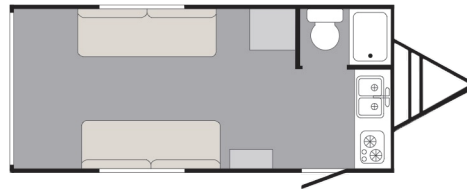

19FC

Confidence Package

- -2X4 steel enforced ramp opening
- -Weather proof Floor Decking
- -74" Rear Door on 26QB & 26WQB
- -86" Rear Door on 12-6 & 24FB
- -8' Wide
- -Pleated Shades
- -Standard Sofa(s)
- -Decorative Safety Glass Windows
- -Interior LED Lights
- -Dual Cargo Loading Lights
- -12-Volt Power Converter
- -Front & Rear Stabilizer Jacks
- -Diamond Plate Rock Guard
- -Foot Flush Toilet w/ 30 Gallon Holding Tank
- -Standard A/C
- -Radius Windows and Doors
- -EZ Lube Axles
- -Electric Brakes
- -Spare Tire
- -Microwave
- -Solar Prep
- -6.3 Cu Ft, Gas/Electric Refrigerator
- -Standard Awning w/ Porch Light

More Options available at Sunsettrailers.com

Model	115 T	19FC	22FC	24 FB	26QB	26WQB	R12-6
Total Dry Weight	TBD	TBD	3400	4280	4215	4215	6180
Hitch Weight	TBD	TBD	580	640	640	520	600
GWR	TBD	7000	7000	8000	8000	8000	10,400
Fresh Water (Gal)	TBD	TBD	47	47	47	47	47
Dinette Table	TBD	TBD	24X48 OPTION	24X48	24X48 OPTION	24X48 OPTION	24X48
Cargo Length	TBD	10' 1"	11' 3"	13' 2"	9'11"	8'9"	12'6"
Jiffy/Sofa	TBD	68"	68"	78"	68"	68"	78"
Length	13'	20' 6"	22'	24' 8"	26'	26'	32'0"
Height	TBD	9'11"	9'11"	11'	9'11"	9'11"	11'
Interior Height	TBD	78"	78"	80"	78"	78"	80"
Width	TBD	8'	8'	8'	8'	8'	8'
Interior Width	TBD	92 3/4"	92 3/4"	92 3/4"	92 3/4"	92 3/4"	92 3/4"
BETWEEN WHEEL WELL	TBD	68 3/4"	68 3/4"	N/A	68 3/4"	68 3/4"	N/A
Awning Length	TBD	TBD	16'	16'	16'	16'	18'
Bed Size	TBD	TBD	N/A	60X80	60 x 74	60 x 74	60 x 74
Garage Door	TBD	74"	74"	84"	74"	74"	84"