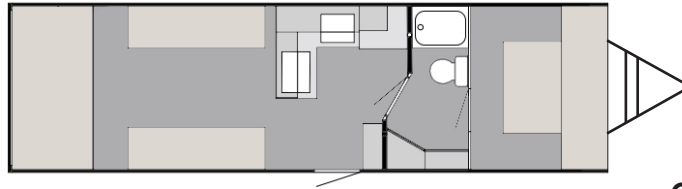

12-6

Confidence Package

- -2X4 steel enforced ramp opening
- -Weather proof Floor Decking
- -74" Rear Door on 26QB & 26WQB
- -86" Rear Door on 12-6 & 24FB
- -8' Wide
- -Pleated Shades
- -Standard Sofa(s)
- -Decorative Safety Glass Windows
- -Interior LED Lights
- -Dual Cargo Loading Lights
- -12-Volt Power Converter
- -Front & Rear Stabilizer Jacks
- -Diamond Plate Rock Guard
- -Foot Flush Toilet w/ 30 Gallon Holding Tank
- -Standard A/C
- -Radius Windows and Doors
- -EZ Lube Axles
- -Electric Brakes
- -Spare Tire
- -Microwave
- -Solar Prep
- -6.3 Cu Ft, Gas/Electric Refrigerator
- -Standard Awning w/ Porch Light

More Options available at Sunsettrailers.com

Model	115 T	19FC	22FC	24 FB	26QB	26WQB	R12-6
Total Dry Weight	TBD	TBD	3400	4280	4215	4215	6180
Hitch Weight	TBD	TBD	580	640	640	520	600
GWR	TBD	7000	7000	8000	8000	8000	10,400
Fresh Water (Gal)	TBD	TBD	47	47	47	47	47
Dinette Table	TBD	TBD	24X48 OPTION	24X48	24X48 OPTION	24X48 OPTION	24X48
Cargo Length	TBD	10' 1"	11' 3"	13' 2"	9'11"	8'9"	12'6"
Jiffy/Sofa	TBD	68"	68"	78"	68"	68"	78"
Length	13'	20' 6"	22'	24' 8"	26'	26'	32'0"
Height	TBD	9'11"	9'11"	11'	9'11"	9'11"	11'
Interior Height	TBD	78"	78"	80"	78"	78"	80"
Width	TBD	8'	8'	8'	8'	8'	8'
Interior Width	TBD	92 3/4"	92 3/4"	92 3/4"	92 3/4"	92 3/4"	92 3/4"
BETWEEN WHEEL WELL	TBD	68 3/4"	68 3/4"	N/A	68 3/4"	68 3/4"	N/A
Awning Length	TBD	TBD	16'	16'	16'	16'	18'
Bed Size	TBD	TBD	N/A	60X80	60 x 74	60 x 74	60 x 74
Garage Door	TBD	74"	74"	84"	74"	74"	84"