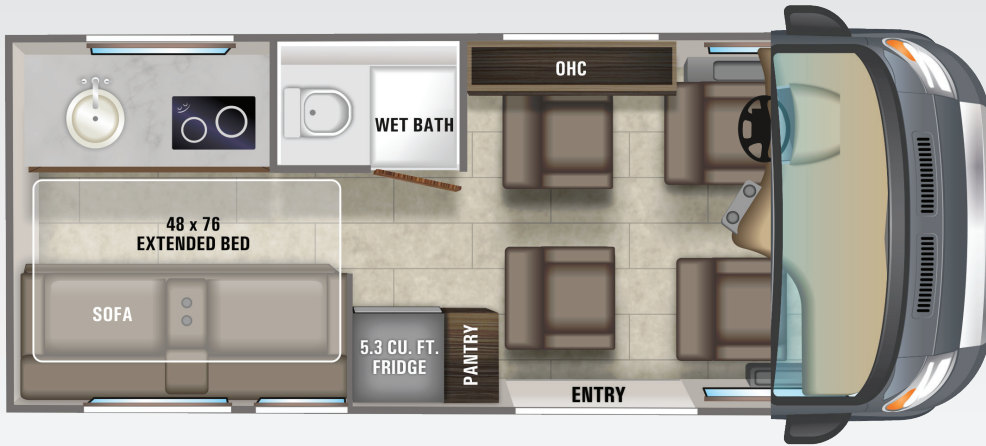

ENTEGRACOACH®

2021 ETHOS

20A