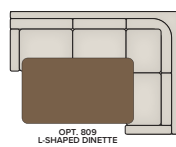

38F

- Power Driver/Passenger Seats
- Free Standing Dinette w/Credenza
- Pull-out Galley Top
- Full-length Wardrobe w/Stackable Washer/Dryer
- Full Dresser Cabinet in Bedroom w/43" LED TV
- 86" Sofa w/Queen Size Pull-out Bed
- Large Pantry w/Nine Pull-out Drawers
- Dual Sink in Full Lavy
- Articulating King Bed w/Headboard Storage
- Electric Fireplace

38K

- Full Wall Slide
- Bath-and-a-half Floorplan
- Dual Wardrobes in Bedroom
- Linen Closet in Rear Lavy
- Residential Refrigerator with Ice/Water in Door
- 80" Sofa w/Drawer
- Articulating King Bed
- Electric Fireplace

38N

- Two Full Lavys
- Front Galley Floorplan Layout
- Induction Cooktop
- Bedroom 32" LED TV
- 60" Sofa w/Twin Size Pull-Out Bed
- Bunk w/Barn Doors Converts to a Wardrobe
- Full-size Wardrobe
- Side-by-side Washer/Dryer
- Electric Fireplace
- Articulating King Bed

NAVIGATOR OPTIONS

- 099 Satellite Delete
- 209 Motion Power Lounge
- 217 Hide-A-Loft™ Drop Down Queen Bed
- 237 Third Roof A/C
- 436 CSA Freightliner Package
- 563 Technology Package
- 809 L-Shaped Dinette
- 830 Facing Dinette
- 833 Free Standing Dinette w/Credenza

OPT. 833
FREE STANDING DINETTE
W/CREDENZA