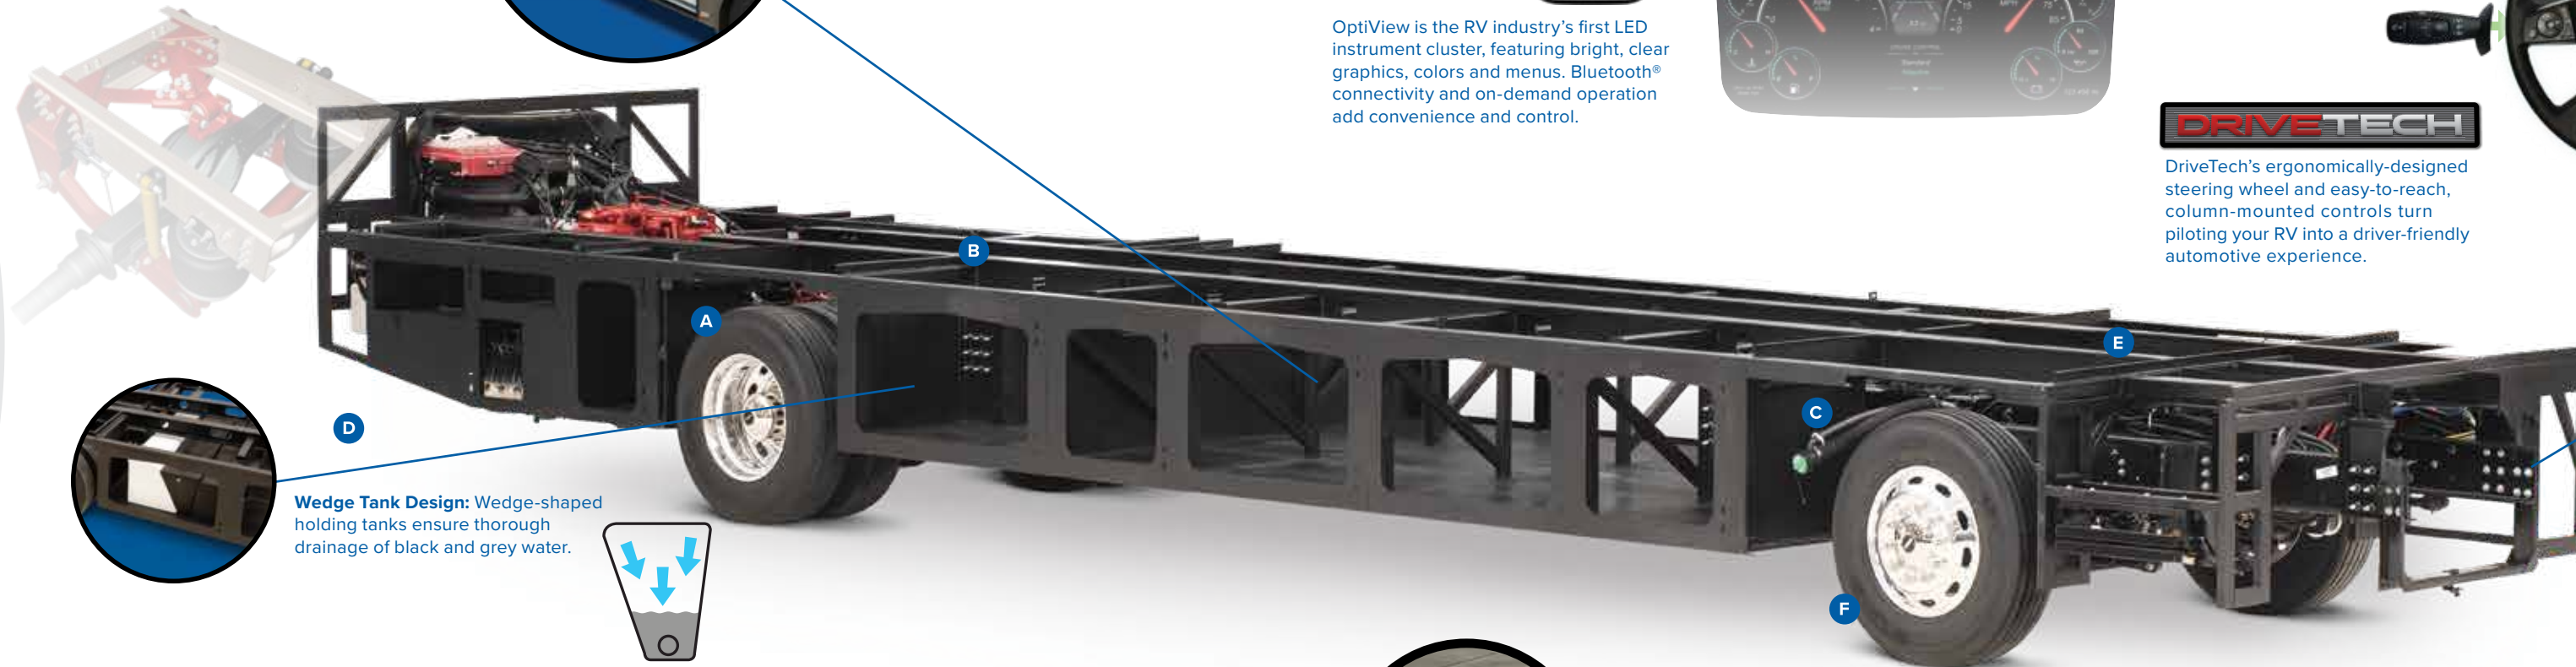

Titan Bridge foundation combines the unrivaled strength and storage capacity of Holiday Rambler's exclusive modular design with the high-performance innovation of a Freightliner chassis—all backed by the nation's largest service support network. The new Titan Bridge brings performance and peace of mind together, perfectly.

Titan Bridge XCM is the foundation for the Holiday Rambler Navigator.

Rated up to 24,000 lbs., V-Ride allows for more luxury amenities, additional cargo capacity and superior roll stability.

Increased Storage: Oversized pass-through storage re-engineered with slide rails integrated into the floor, creating more storage space and easier access.

OptiView is the RV industry's first LED instrument cluster, featuring bright, clear graphics, colors and menus. Bluetooth® connectivity and on-demand operation add convenience and control.

DriveTech's ergonomically-designed steering wheel and easy-to-reach, column-mounted controls turn piloting your RV into a driver-friendly automotive experience.

- A Premium SACHS® Shocks** increase comfort, safety and dependability.
- B I-Beam Construction** achieves a torsion rating that is 30% higher than the competition.
- C Dual-Side Fuel Fills** provide high-flow access to the 100-gallon fuel tank from either side of the RV.
- D Impressive Towing Capacity** with integrated receiver hitch ratings of 10,000 lbs. and 15,000 lbs., offering a wide range of towing capabilities.*
- E Central Protective Raceway** houses air, hydraulic and electrical lines while providing easy access.
- F Michelin® Tires w/Polished Aluminum Wheels** give you on-the-road performance and let you arrive in style.