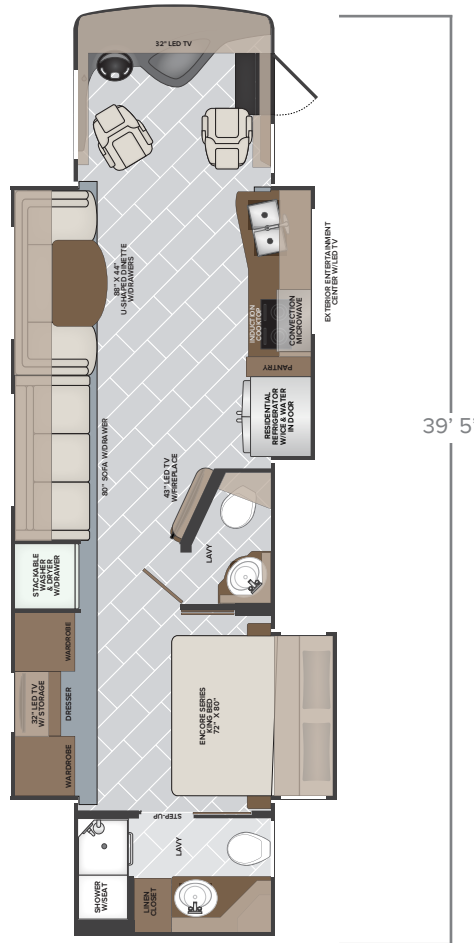

38K

- Full Wall Slide
- Bath-and-a-half Floorplan
- Dual Wardrobes in Bedroom
- Linen Closet in Rear Lavy
- Residential Refrigerator with Ice/Water in Door
- 80" Sofa w/Drawer
- Articulating King Bed
- Electric Fireplace

38N

- Two Full Lavys
- Front Galley Floorplan Layout
- Induction Cooktop
- Bedroom 32" LED TV
- 60" Sofa w/Twin Size Pull-Out Bed
- Bunk w/Barn Doors Converts to a Wardrobe
- Full-size Wardrobe
- Side-by-side Washer/Dryer
- Electric Fireplace
- Articulating King Bed

OPT. 833
FREE STANDING DINETTE
W/CREDENZA

37R OPTIONS
099 | 209 | 217 | 237
| 436 | 563 | 830

38F

38F OPTIONS
099 | 217 | 237 | 436
| 563 | 830

SLEEPS
up to 6

38K

38K OPTIONS
099 | 209 | 217 | 237 | 436
| 563 | 833