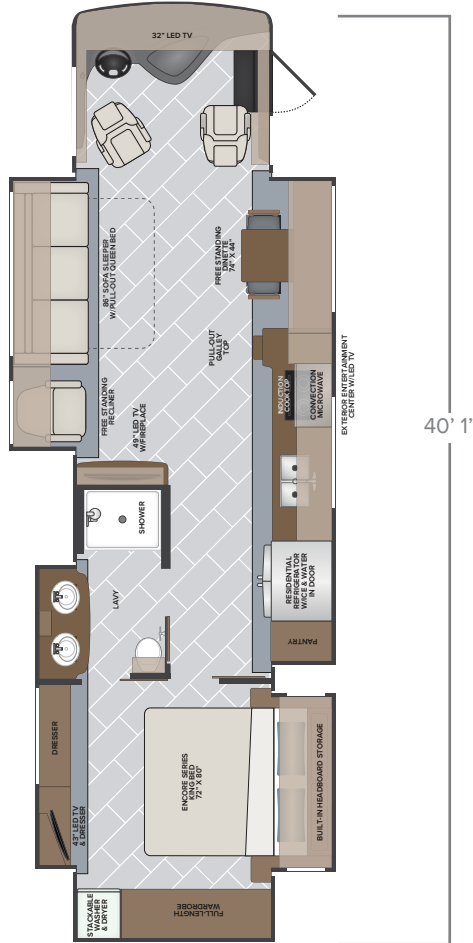

38F

38F OPTIONS
099 | 217 | 237 | 436
| 563 | 830

SLEEPS
up to 6