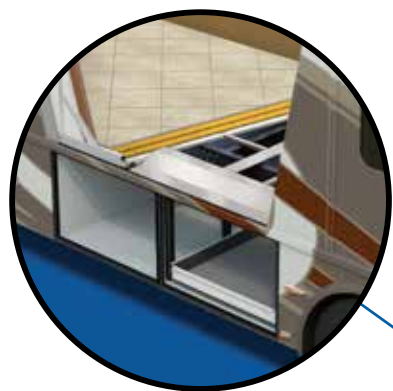

Increased Storage: Oversized pass-through storage re-engineered with slide rails integrated into the floor, creating more storage space and easier access.

OptiView is the RV industry's first LED instrument cluster, featuring bright, clear graphics, colors and menus. Bluetooth® connectivity and on-demand operation add convenience and control.