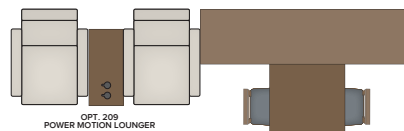

38F

- Power Driver/Passenger Seats
- Free Standing Dinette w/Credenza
- Pull-out Galley Top
- Full-length Wardrobe w/Stackable Washer/Dryer
- Full Dresser Cabinet in Bedroom w/43" LED TV
- 86" Sofa w/Queen Size Pull-out Bed
- Large Pantry w/Nine Pull-out Drawers
- Dual Sink in Full Lavy
- Articulating King Bed w/Headboard Storage
- Electric Fireplace

38K

- Full Wall Slide
- Bath-and-a-half Floorplan
- Dual Wardrobes in Bedroom
- Linen Closet in Rear Lavy
- Residential Refrigerator with Ice/Water in Door
- 80" Sofa w/Drawer
- Articulating King Bed
- Electric Fireplace

38N

- Two Full Lavys
- Front Galley Floorplan Layout
- Induction Cooktop
- Bedroom 32" LED TV
- 60" Sofa w/Twin Size Pull-Out Bed
- Bunk w/Barn Doors Converts to a Wardrobe
- Full-size Wardrobe
- Side-by-side Washer/Dryer
- Electric Fireplace
- Articulating King Bed

NAVIGATOR OPTIONS

- 099 Satellite Delete
- 209 Motion Power Lounge
- 217 Hide-A-Loft™ Drop Down Queen Bed
- 237 Third Roof A/C
- 436 CSA Freightliner Package
- 563 Technology Package
- 809 L-Shaped Dinette
- 830 Facing Dinette
- 833 Free Standing Dinette w/Credenza

OPT. 833
FREE STANDING DINETTE
W/CREDENZA