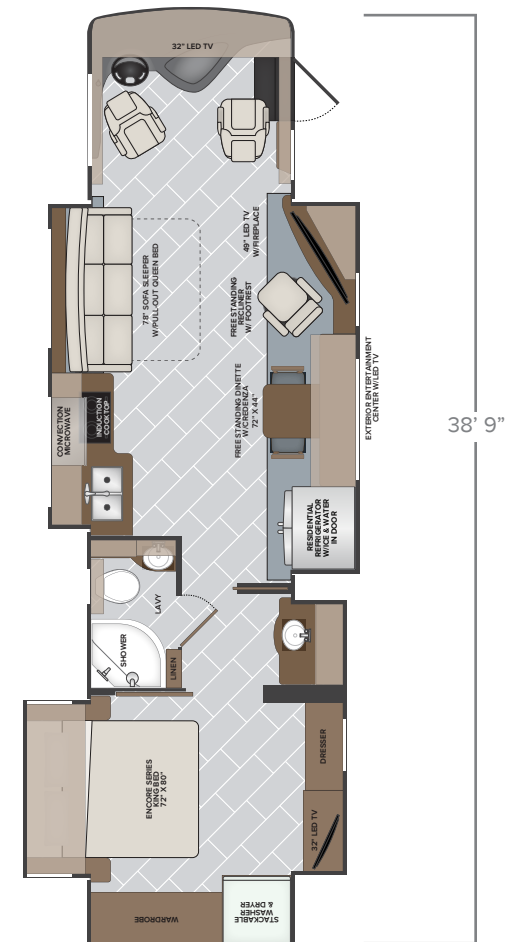

38F

- Power Driver/Passenger Seats
- Free Standing Dinette w/Credenza
- Pull-out Galley Top
- Full-length Wardrobe w/Stackable Washer/Dryer
- Full Dresser Cabinet in Bedroom w/43" LED TV
- 86" Sofa w/Queen Size Pull-out Bed
- Large Pantry w/Nine Pull-out Drawers
- Dual Sink in Full Lavy
- Articulating King Bed w/Headboard Storage
- Electric Fireplace

38K

- Full Wall Slide
- Bath-and-a-half Floorplan
- Dual Wardrobes in Bedroom
- Linen Closet in Rear Lavy
- Residential Refrigerator with Ice/Water in Door
- 80" Sofa w/Drawer
- Articulating King Bed
- Electric Fireplace

38N

- Two Full Lavys
- Front Galley Floorplan Layout
- Induction Cooktop
- Bedroom 32" LED TV
- 60" Sofa w/Twin Size Pull-Out Bed
- Bunk w/Barn Doors Converts to a Wardrobe
- Full-size Wardrobe
- Side-by-side Washer/Dryer
- Electric Fireplace
- Articulating King Bed

NAVIGATOR OPTIONS

- 099 Satellite Delete
- 209 Motion Power Lounge
- 217 Hide-A-Loft™ Drop Down Queen Bed
- 237 Third Roof A/C
- 436 CSA Freightliner Package
- 563 Technology Package
- 809 L-Shaped Dinette
- 830 Facing Dinette
- 833 Free Standing Dinette w/Credenza

OPT. 833
FREE STANDING DINETTE
W/CREDENZA

37R OPTIONS
099 | 209 | 217 | 237
| 436 | 563 | 830