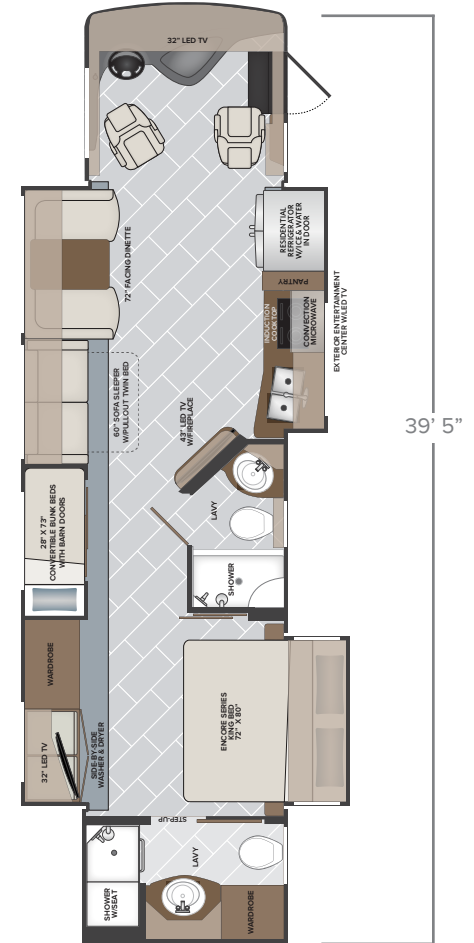

38N

38N OPTIONS
099 | 209 | 217 | 237 | 436
| 563 | 809 | 833

SLEEPS
up to 9