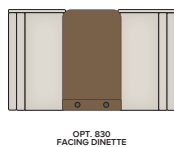

38F

- Power Driver/Passenger Seats
- Free Standing Dinette w/Credenza
- Pull-out Galley Top
- Full-length Wardrobe w/Stackable Washer/Dryer
- Full Dresser Cabinet in Bedroom w/43" LED TV
- 86" Sofa w/Queen Size Pull-out Bed
- Large Pantry w/Nine Pull-out Drawers
- Dual Sink in Full Lavy
- Articulating King Bed w/Headboard Storage
- Electric Fireplace

38K

- Full Wall Slide
- Bath-and-a-half Floorplan
- Dual Wardrobes in Bedroom
- Linen Closet in Rear Lavy
- Residential Refrigerator with Ice/Water in Door
- 80" Sofa w/Drawer
- Articulating King Bed
- Electric Fireplace

38N

- Two Full Lavys
- Front Galley Floorplan Layout
- Induction Cooktop
- Bedroom 32" LED TV
- 60" Sofa w/Twin Size Pull-Out Bed
- Bunk w/Barn Doors Converts to a Wardrobe
- Full-size Wardrobe
- Side-by-side Washer/Dryer
- Electric Fireplace
- Articulating King Bed

NAVIGATOR OPTIONS

- 099 Satellite Delete
- 209 Motion Power Lounge
- 217 Hide-A-Loft™ Drop Down Queen Bed
- 237 Third Roof A/C
- 436 CSA Freightliner Package
- 563 Technology Package
- 809 L-Shaped Dinette
- 830 Facing Dinette
- 833 Free Standing Dinette w/Credenza

OPT. 833
FREE STANDING DINETTE
W/CREDENZA