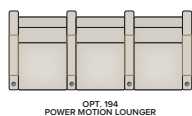

38F

- Power Driver/Passenger Seats
- Free Standing Dinette w/Credenza
- Pull-out Galley Top
- Full-length Wardrobe w/Stackable Washer/Dryer
- Full Dresser Cabinet in Bedroom w/43" LED TV
- 86" Sofa w/Queen Size Pull-out Bed
- Large Pantry w/Nine Pull-out Drawers
- Dual Sink in Full Lavy
- Articulating King Bed w/Headboard Storage
- Electric Fireplace

38K

- Full Wall Slide
- Bath-and-a-half Floorplan
- Dual Wardrobes in Bedroom
- Linen Closet in Rear Lavy
- Residential Refrigerator with Ice/Water in Door
- 80" Sofa w/Drawer
- Articulating King Bed
- Electric Fireplace

38N

- Two Full Lavys
- Front Galley Floorplan Layout
- Induction Cooktop
- Bedroom 32" LED TV
- 60" Sofa w/Twin Size Pull-Out Bed
- Bunk w/Barn Doors Converts to a Wardrobe
- Full-size Wardrobe
- Side-by-side Washer/Dryer
- Electric Fireplace
- Articulating King Bed

NAVIGATOR OPTIONS

- 099 Satellite Delete
- 209 Motion Power Lounge
- 217 Hide-A-Loft™ Drop Down Queen Bed
- 237 Third Roof A/C
- 436 CSA Freightliner Package
- 563 Technology Package
- 809 L-Shaped Dinette
- 830 Facing Dinette
- 833 Free Standing Dinette w/Credenza

OPT. 833
FREE STANDING DINETTE
W/CREDENZA