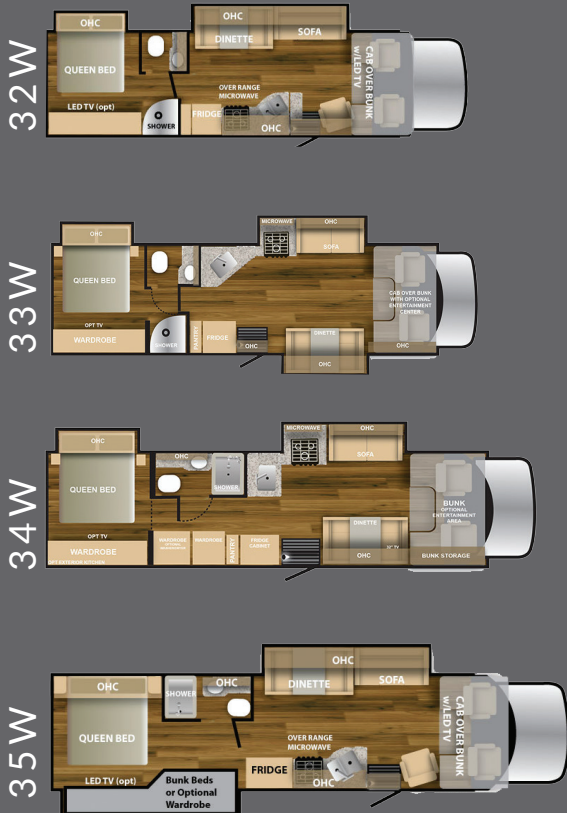

## INTERIOR

- + Hardwood Cabinetry
- + Accent Lighting
- + Residential Refer with 1000W Inverter
- + Upgraded Beau Flooring
- + Solid Surface Countertop in Galley
- + Washer/Dryer Prep (34W)
- + 3 Burner Stove Top w/ Glass Covering
- + 40" Living Room TV
- + Deluxe Innerspring Mattress
- + Trifold Sofa
- + Gas/Electric Water Heater
- + 15,000 AC w/ Heat Pump-Living Room
- + Nickel Pull Handles & Fixtures

## FLOORPLANS