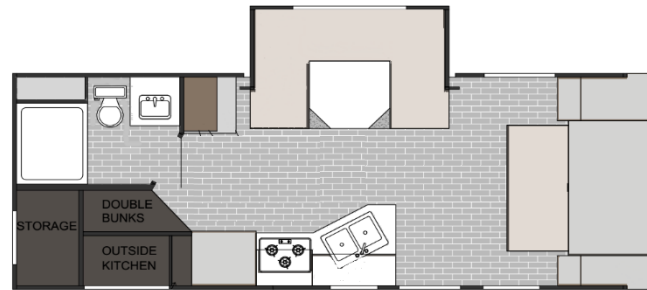

25DBS

SUNLITE	Specifications S and D Mean single and double axel weights						
Model	16BH	18 RD	18 TB	21QB	S-21WQB-D	23WQBS	25 DBS
Total Dry Weight	2480	2920	3000	4440	3140-3320	4060	4740
Hitch Weight	210	270	280	530	280	380	570
GVWR	3500	4000	4000	7000	4200	7000	7000
Fresh Water Capacity	26	26	26	26	17	40	40
BLACK TANK	30	30	30	30	30	30	30
GREY TANK	30	30	30	30	30	30	30
DINETTE BED	30X72	30x72	54X86	54X86	36X72	54X80	54X80
Dinette Table	30X26	30x26	30X26-54X26	40X30	26X36	28X34	28X34
BUNKS/TWIN BED	32X84	32x84	31X72	30X70	30X70	30X70	42X74
LOFT	N/A	N/A	70X92	70X92	N/A	N/A	N/A
Jiffy/Sofa	68" IPO DIN	68" IPO DIN	68"	68"	N/A	N/A	N/A
Length	16'6"	19'	21'5"	21'5"	21'5"	23'11"	25'8"
Height Including A/C	9'11"	9' 11"	9'11"	9'11"	9'11"	9'11"	10'10"
Interior Height	6'6"	6'6"	6'6"	6'6"	6'6"	6'6"	6'6"
Awning Length	9'6"	12'	14'	14'	14'	14'	18'
Bed Size	54 x 74	60X74	89X72	60 x 74	60 x 74	60 x 74	60 x 74
Width	7'6"	7'6"	8'0"	8'0"	7'6"	8'0"	8'0"