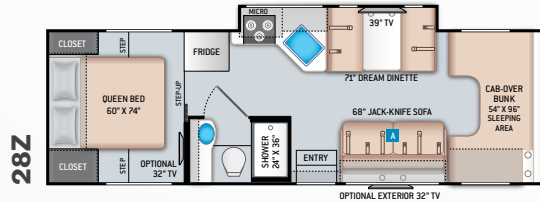

FOUR WINDS®