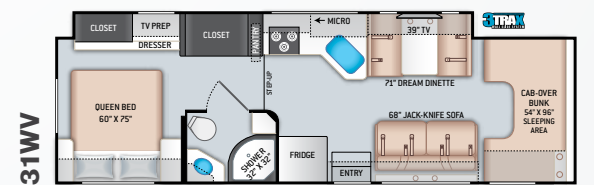

FOUR WINDS®