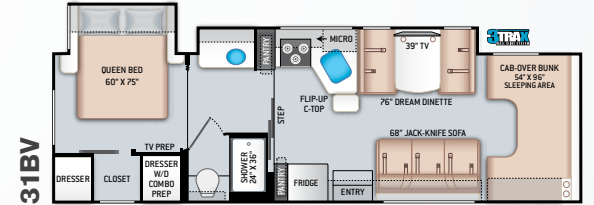

FOUR WINDS®