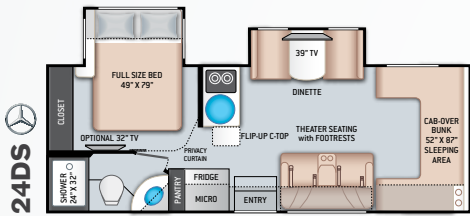

FOUR WINDS®