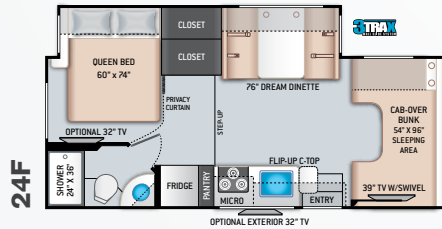

FOUR WINDS®