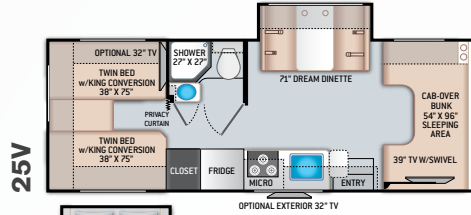

FOUR WINDS®