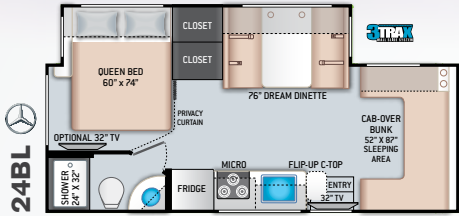

FOUR WINDS®