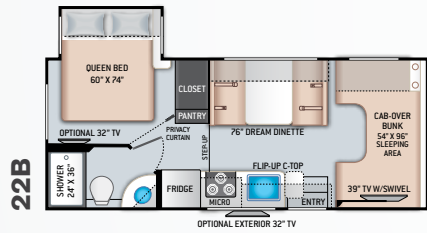

FOUR WINDS®