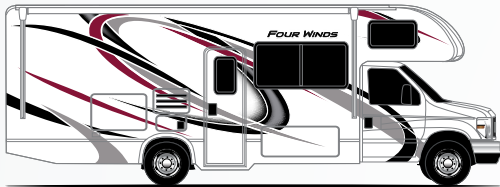

FOUR WINDS®

Exterior Graphics & Interior Decor

CLASS C

COOL BLUE

ICEY BLUE PARTIAL PAINT
(31B, 31E, & 31W) (N/A 31BV, 31EV, & 31WV)

JET BLACK FULL-BODY PAINT
(31B, 31E, & 31W)

FIRECRACKER RED

FIREBALL RED PARTIAL PAINT
(31B, 31E, & 31W) (N/A 31BV, 31EV, & 31WV)