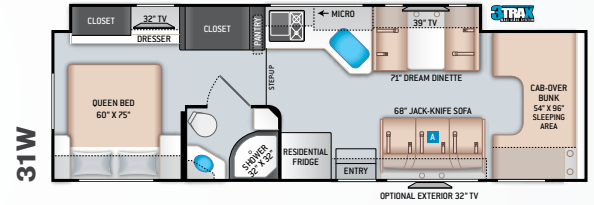

FOUR WINDS®