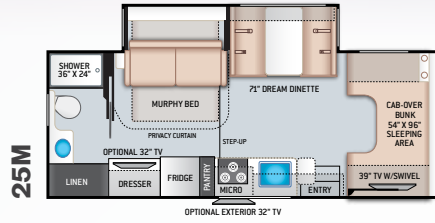

FOUR WINDS®