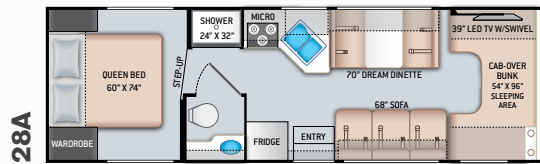

FOUR WINDS®