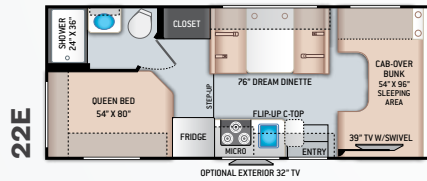

FOUR WINDS®