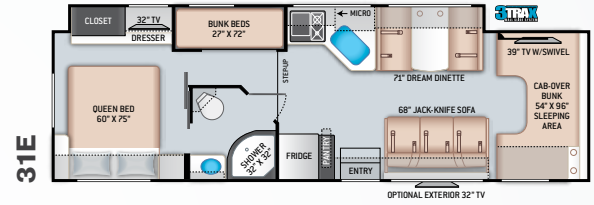

FOUR WINDS®