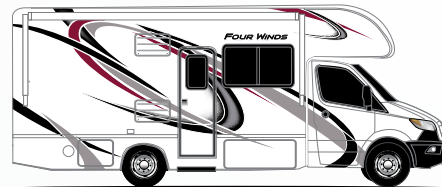

FIRECRACKER RED
(SPRINTERS)