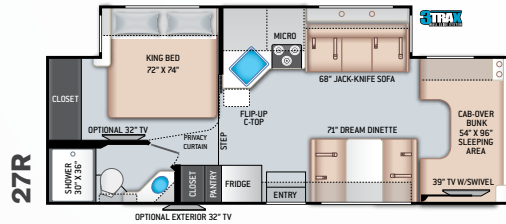

FOUR WINDS®