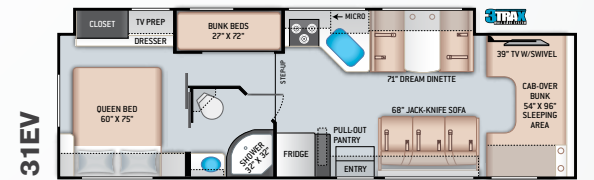

FOUR WINDS®