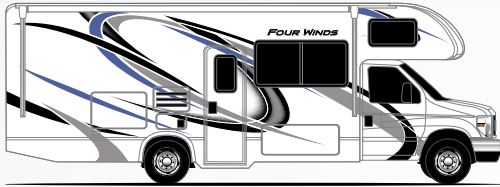

FOUR WINDS®

Exterior Graphics & Interior Decor

CLASS C

COOL BLUE

ICEY BLUE PARTIAL PAINT
(31B, 31E, & 31W) (N/A 31BV, 31EV, & 31WV)

JET BLACK FULL-BODY PAINT
(31B, 31E, & 31W)

FIRECRACKER RED

FIREBALL RED PARTIAL PAINT
(31B, 31E, & 31W) (N/A 31BV, 31EV, & 31WV)