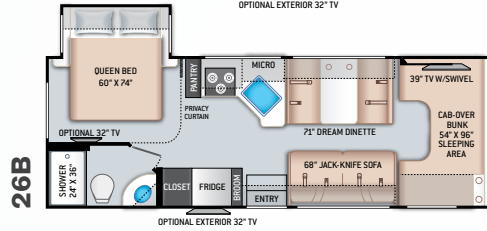

FOUR WINDS®