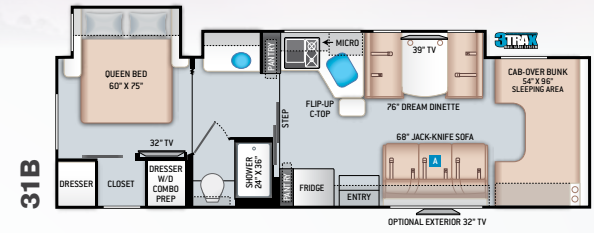

FOUR WINDS®