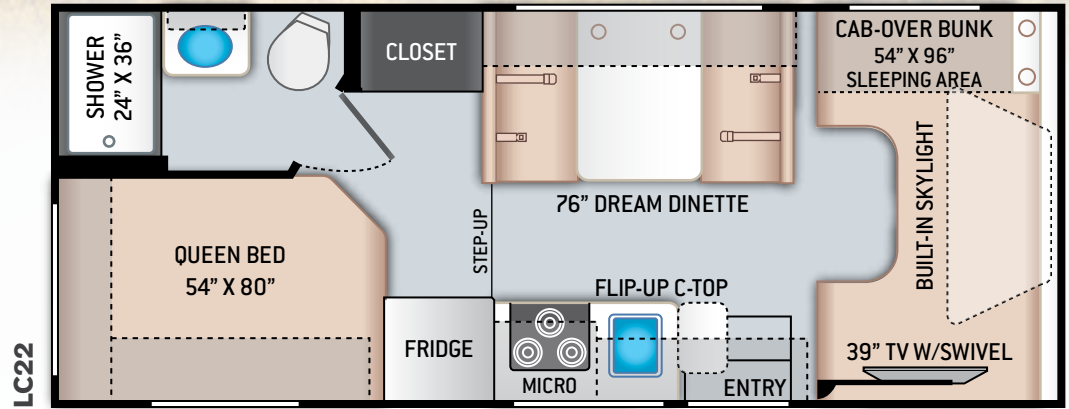

# QUANTUM<sup>™</sup>LC

STANDARD GRAPHICS

CHARCOAL DIAMOND

OPTIONAL EXTERIOR 32\"/>

## BEDROOM & BATHROOM

- Serta® Queen Size Bed (LC22)
- Queen Size Murphy Bed (LC25)
- Bedspread and Pillow Shams
- Headboard (LC25)
- Bedroom USB Power Charging Center for Electronics
- Bedroom 12V Outlet for CPAP Machine
- Power Bath Vent with Wall Switch Bath
- Foot Flush Porcelain Toilet
- Stainless Steel Bathroom Sink
- Robe Hook(s) inside Bath
- Skylight in Shower
- Upgrade Shower Curtain (LC22)
- Shower with Curved Anti-Microbial Shower Curtain (LC25)

## ENTERTAINMENT

- 39" TV on Manual Swivel in Cab-Over
- HDMI Video Distribution Box (LC25)
- 32" TV in Bedroom (LC25)
- Cable TV Ready
- HD/DSS Satellite Ready