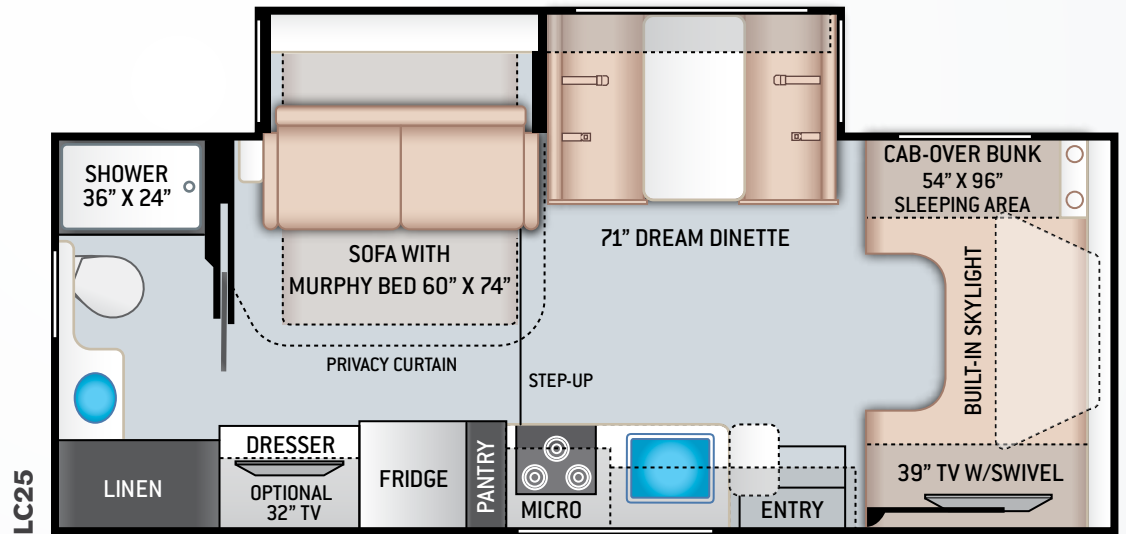

# QUANTUM<sup>™</sup>LC

STANDARD GRAPHICS

CHARCOAL DIAMOND

OPTIONAL EXTERIOR 32\"/>

- Hard Vinyl Ceiling
- Ceiling Ducted Air Conditioning System (LC25)
- Luxury Collection: Coastline Grey Wood Color with Charcoal Diamond Décor
- Decorative Glass Inserts in Kitchen Overhead Cabinet Doors
- Pressed Laminate Countertops Throughout
- LED Lighting
- Wall Cubby with Net & USB Charging Port
- Cab-Over Sleeping Area with Cup Holders, and Bunk Ladder
- Leatherette Sofa with Queen Size Murphy Bed Conversion (LC25)
- Leatherette Dream Dinette® Booth
- USB Charging Port at Dinette
- Passenger Seat Belts in Select Areas
- Single Child Safety Tether in Dinette
- Window Privacy Shades
- Full Extension Metal Ball-Bearing Drawer Guides

## BEDROOM & BATHROOM

- Serta® Queen Size Bed (LC22)
- Queen Size Murphy Bed (LC25)
- Bedspread and Pillow Shams
- Headboard (LC25)
- Bedroom USB Power Charging Center for Electronics
- Bedroom 12V Outlet for CPAP Machine
- Power Bath Vent with Wall Switch Bath
- Foot Flush Porcelain Toilet
- Stainless Steel Bathroom Sink
- Robe Hook(s) inside Bath
- Skylight in Shower
- Upgrade Shower Curtain (LC22)
- Shower with Curved Anti-Microbial Shower Curtain (LC25)

## ENTERTAINMENT

- 39" TV on Manual Swivel in Cab-Over
- HDMI Video Distribution Box (LC25)
- 32" TV in Bedroom (LC25)
- Cable TV Ready
- HD/DSS Satellite Ready