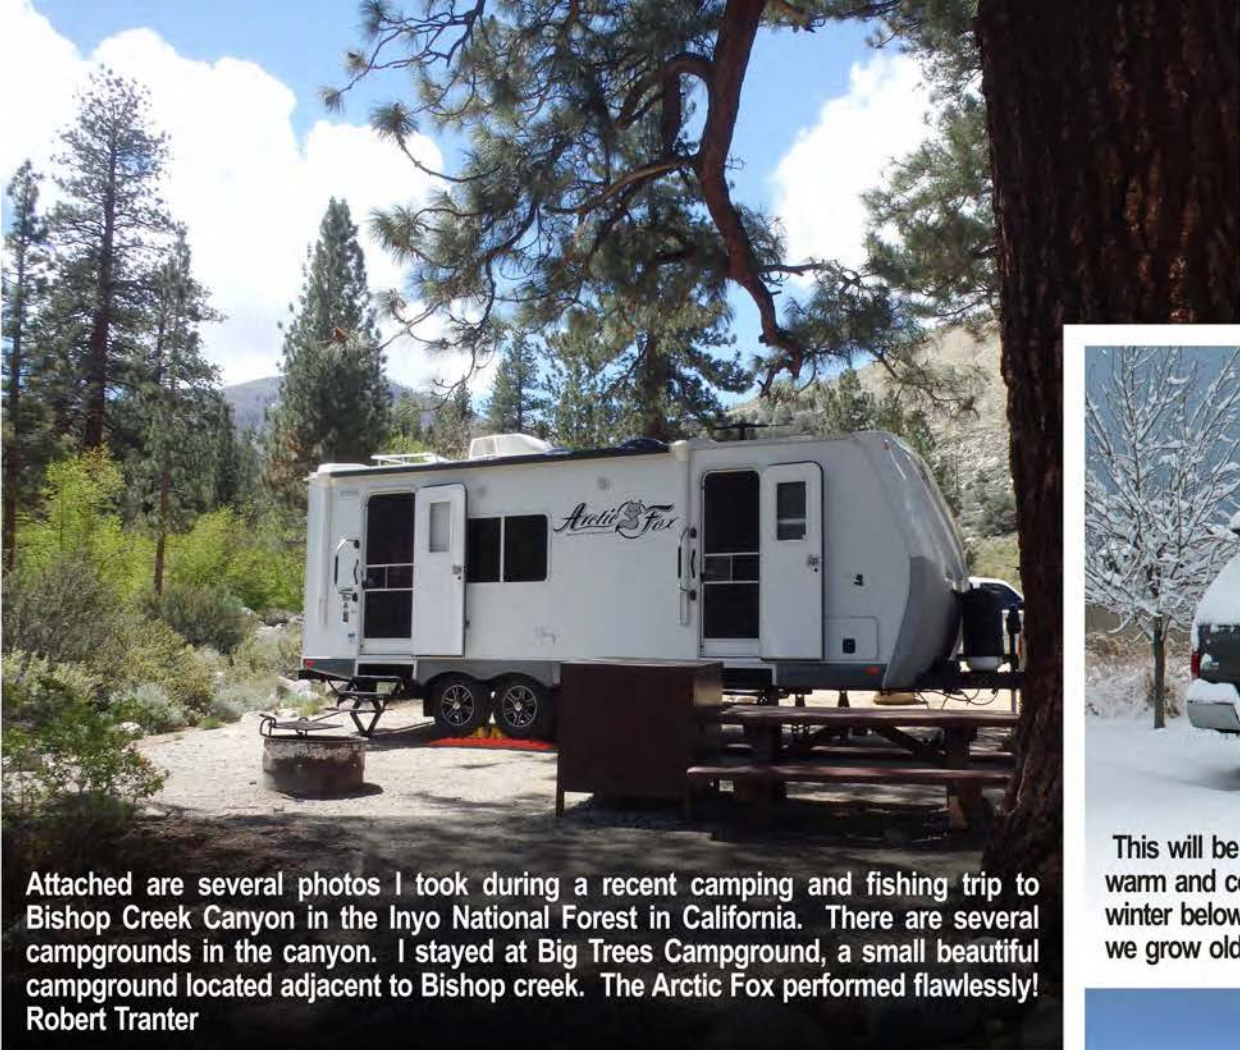

This will be our third "real" winter. With proper preparation, our Arctic Fox keeps us warm and comfortable all winter long. We have already weathered a few nights this winter below zero and have not had any problems. We don't stop playing because we grow older, we grow older because we stop playing. Arleen & Shawn Prochazka

We are on an eleven week Canada / Alaska excursion with our 2016 Arctic Fox 29-5T. Cold, heat, rain, Yukon roads, dust, our Arctic Fox has handled it all with flying colors!
Dave & Donna, Rocklin, California

Attached are several photos I took during a recent camping and fishing trip to Bishop Creek Canyon in the Inyo National Forest in California. There are several campgrounds in the canyon. I stayed at Big Trees Campground, a small beautiful campground located adjacent to Bishop creek. The Arctic Fox performed flawlessly!
Robert Tranter