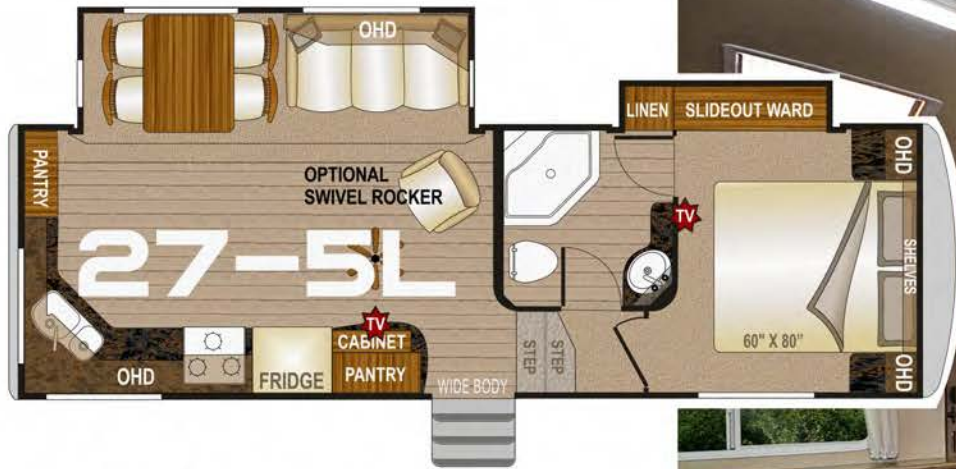

ARCTIC FOX GRANDE RONDE 5TH WHEELS

ARCTIC FOX GRANDE