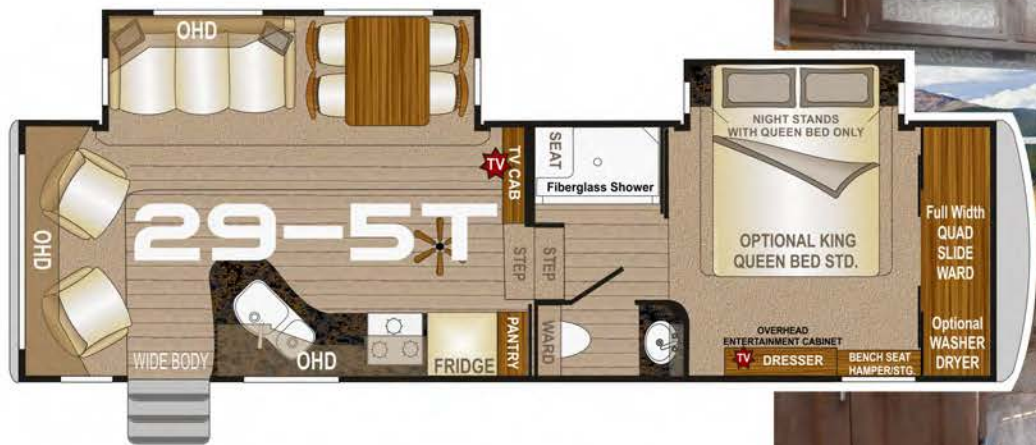

29-5K WINDSWEEP SERENITY

29-5T DESERT PALMS

RONDE 5TH WHEELS