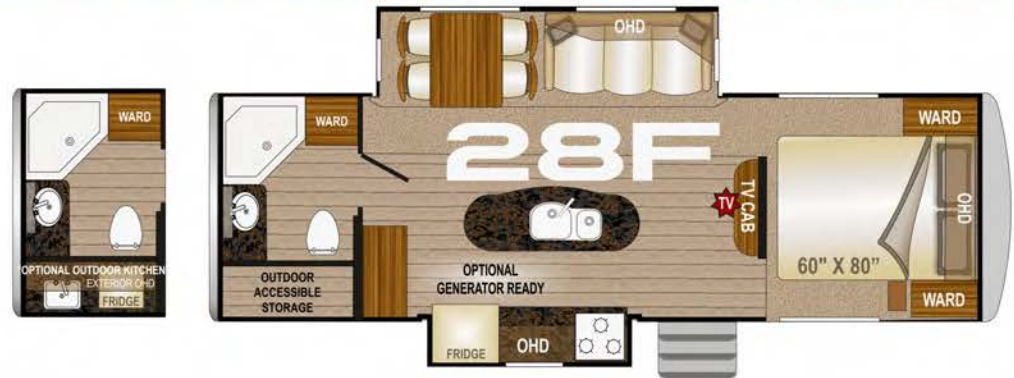

A LEGACY OF QUALITY