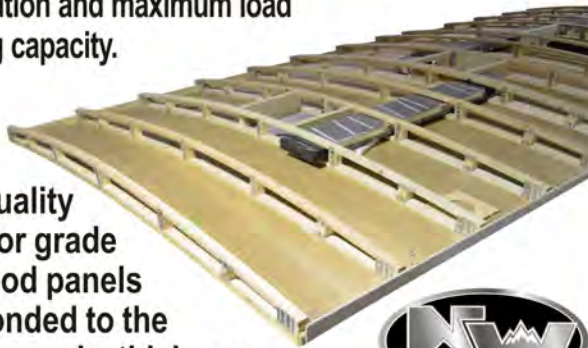

CHASSIS

Custom Built, Tested, Certified

FRAME

Thick Wall Aluminum w/Solid Anchor Blocking

ROOF

Full Walk On, Bonded Roof Truss System

CABINETS

Wall & Ceiling Mounted, Face Frame Construction

THICK WALL TUBULAR ALUMINUM SUPERSTRUCTURE

.060"-.125"
(Up to 1/8" Thick)
heavy gauge thick
wall aluminum
tubing in our
travel trailers
& fifth wheels.

SOLID CORE ANCHOR BLOCKING AND CONTINUOUS WELDS

Now that's an **ABSOLUTE**
Quality Superstructure!

BONDED ROOF TRUSS/ FULL WALK-ON ROOF

BONDED ROOF TRUSS SYSTEM WITH CATHEDRAL ARCHED CEILING

UP TO 4" OF EXTRA HEADROOM

The Northwood Bonded Roof Truss System bonds all the components of the roof structure together as a unit. The ceiling, trusses and roof plywood are unified in a bonded system that gives superior load distribution and maximum load bearing capacity.

Top quality exterior grade plywood panels are bonded to the trusses and a thick one piece roofing membrane is then applied for a durable, long lasting seal to protect you and your coach from the elements.