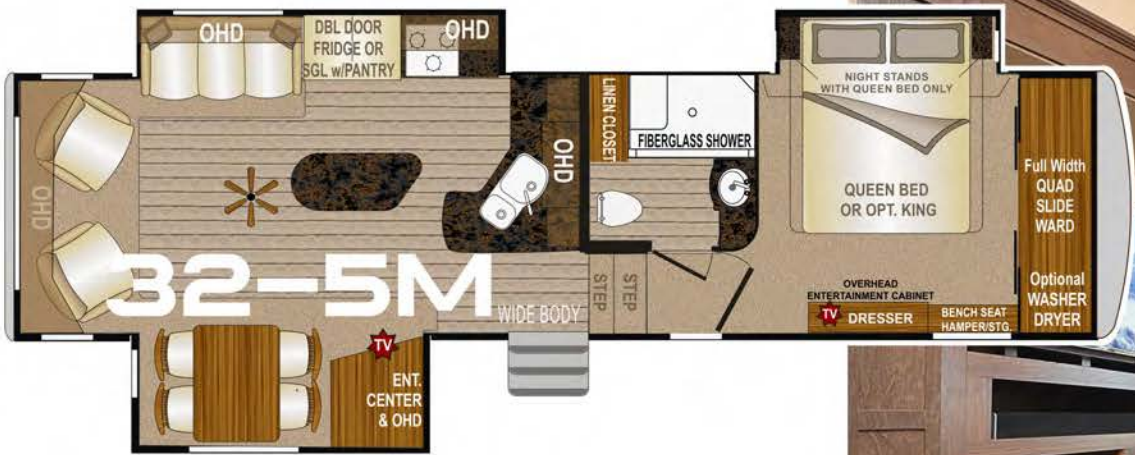

ARCTIC FOX GRANDE RONDE 5TH WHEELS