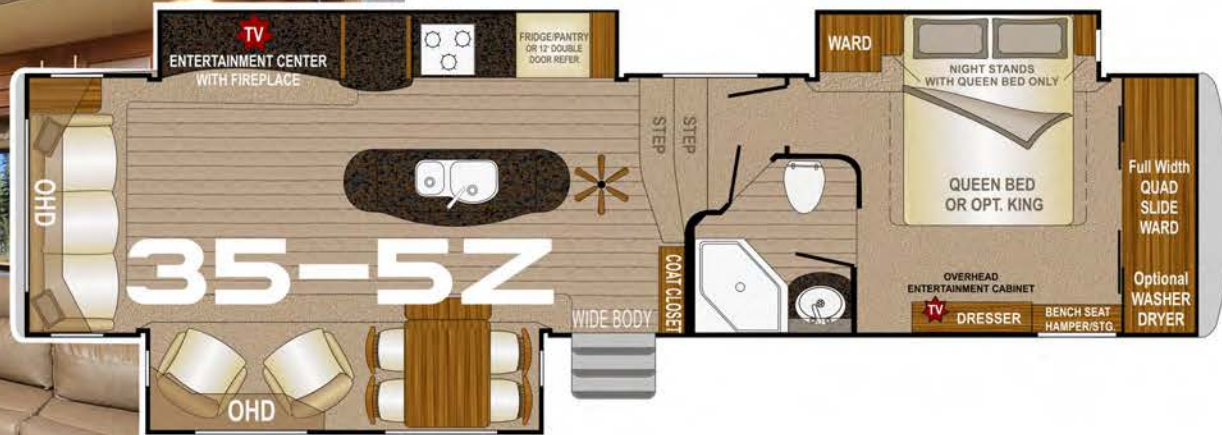

GRANDE RONDE