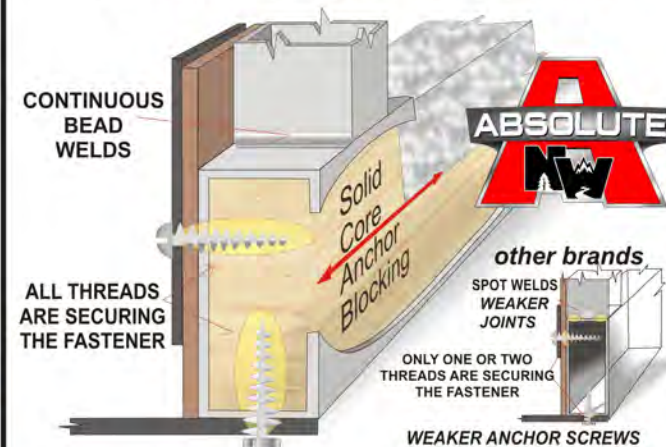

Now that's an **ABSOLUTE**
Quality Superstructure!