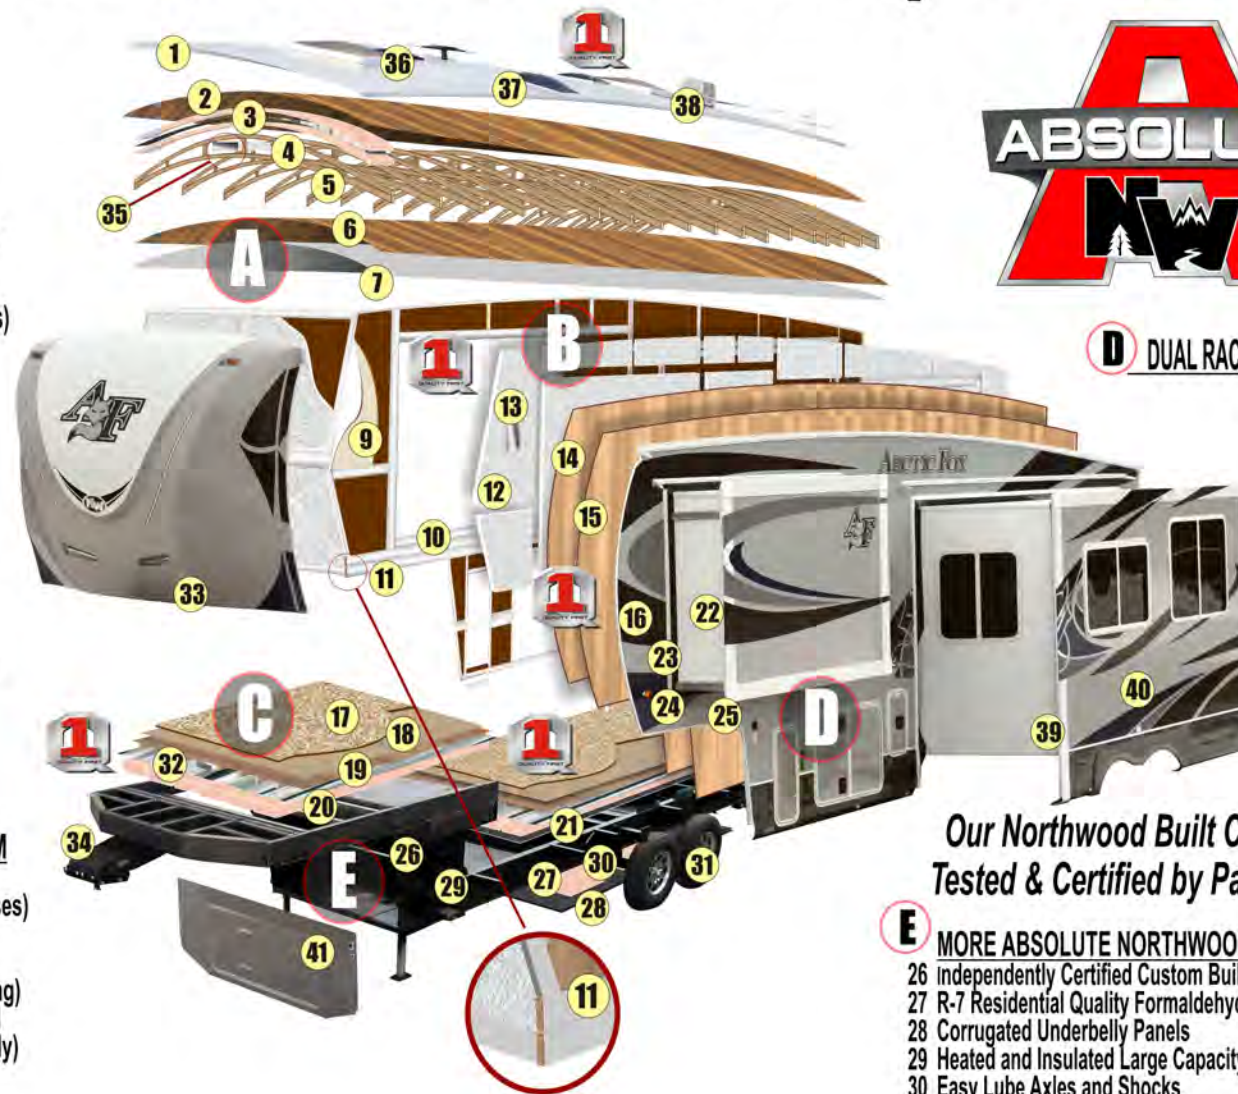

EXPLORE NORTHWOOD QUALITY

ROOF

Full Walk On Roof with Bonded Roof Truss System

FRAME

Thick Wall Aluminum w/Solid Anchor Blocking

SLIDE OUTS

4 Seals, Dual Rack & Pinion Rams (main slides)
Insulated, Cross Ventilating Windows

FLOORS

Commercial Grade Linoleum, Fully Insulated
Tongue and Groove Plywood (not chipboard)

CHASSIS

Custom Built, Independently Tested & Certified

CABINETS

Wall & Ceiling Mounted, Face Frame Construction

INSULATION

A True 4 Season Coach

D DUAL RACK & PINION RAM MAIN SLIDE ROOM

- 22 Gray Accent Fiberglass Finish on Slide Out Side Wall
- 23 4 Seal System
- 24 w/Inner & Outer Bulb Seal ...including Wiper Seal
- 25 Continual Seal in Any Position ...and Outer Bulb Seals

A NORTHWOOD ROOF TRUSS SYSTEM

- 1 Heavy Gauge One Piece Roof Membrane
- 2 3/8" Plywood Sheathing (Bonded to Trusses)
- 3 R-15 Reflective 'Arctic' Foil Insulation
- 4 R-18 Dual Layer Fiberglass Insulation
- 5 Bow Style Roof Trusses (Bonded to Ceiling)
- 6 Interior Lamination Grade Luan Plywood
- 7 Ozite Ceiling Carpet Finish (Silver Fox only)

B HIGH DENSITY ONE PIECE LAMINATED WALLS

- 9 Designer Interior Decor Finish Paneling
- 10 Heavy Gauge Fully Welded Aluminum Superstructure
- 11 Solid Wood Fill - Full Thread Depth Anchor Blocking
- 12 Virgin 2 lb Rigid Dense Block Foam Insulation
- 13 Steel Inlaid Bonderizer Anchor Strips
- 14 Lamination Grade Luan Plywood Exterior Wall Layer
- 15 Second Luan Layer
- 16 Corona Treated High Durability Fiberglass Outer Layer

Arctic Fox is a True Four Season Coach

C ULTIMATE DURABILITY FLOOR STRUCTURE

- 17 Residential Quality Plush Commercial Carpeting
- 18 Commercial Grade Linoleum with 20 mil Surface
- 19 5/8" T&G Plywood Decking (not chipboard)
- 20 R-7 Residential Grade Fiberglass Insulation
- 21 Reinforced Woven Highway Moisture Barrier

Our Northwood Built Chassis are Independently Tested & Certified by Pacific West Associates, Inc.

E MORE ABSOLUTE NORTHWOOD QUALITY FEATURES

- 26 Independently Certified Custom Built Northwood Chassis
- 27 R-7 Residential Quality Formaldehyde Free Fiberglass Insulation
- 28 Corrugated Underbelly Panels
- 29 Heated and Insulated Large Capacity Holding Tanks
- 30 Easy Lube Axles and Shocks
- 31 Heavy Duty Radial Tires
- 32 Sealed All Metal Heat Ducts
- 33 Aerodynamic Fiberglass Front Cap
- 34 Mor/ryde RPB pin box
- 35 All Foam Condensation Resistant A/C Ducts
- 36 Extra Large 'Starlite' Bedroom Skylight
- 37 Large Skylight
- 38 Hi Output Roof Mount A/C
- 39 Roto Molded High Durability Wheel Skirts
- 40 Diamond Scored Sidewall Skirts
- 41 Diamond Plate Gravel Guard