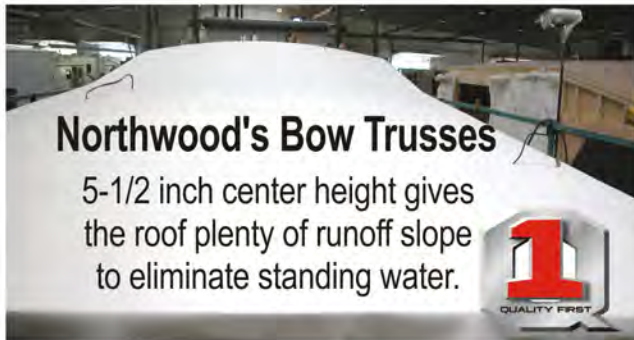

BONDED ROOF TRUSS/ FULL WALK-ON ROOF

BONDED ROOF TRUSS SYSTEM WITH CATHEDRAL ARCHED CEILING

UP TO 4" OF EXTRA HEADROOM

The Northwood Bonded Roof Truss System bonds all the components of the roof structure together as a unit. The ceiling, trusses and roof plywood are unified in a bonded system that gives superior load distribution and maximum load bearing capacity.

Top quality exterior grade plywood panels are bonded to the trusses and a thick one piece roofing membrane is then applied for a durable, long lasting seal to protect you and your coach from the elements.

Northwood's Bow Trusses

5-1/2 inch center height gives the roof plenty of runoff slope to eliminate standing water.

CUSTOM BUILT FACE FRAME CABINETS

CABINERY w/SOLID WOOD DOORS,
BUILT USING RESIDENTIAL FACE FRAME
CONSTRUCTION METHODS &
INTEGRATED WITH THE WALL & CEILING.

BEAUTIFUL & STRONG

Solid Wood cabinet doors ensure lasting beauty and rugged strength.

Face Frame construction gives our cabinets 'high end' residential quality.

Structurally Integrated cabinetry is anchored to the walls and ceiling structure of our coaches making both the RV and the cabinets stronger.

A TRUE FOUR SEASON ALL CONDITIONS UNIT

HEATED ENCLOSED HOLDING TANKS & DUMP VALVES
DESIGNED FOR COLD NORTHERN/HOT SOUTHERN CLIMATES

Northwood builds true 4-Season Coaches. Our fully insulated holding tank area circulates warm air around the suspended tanks providing the best protection from freezing. Our knife valves are also enclosed to keep them from freezing. Our 4-Season coaches are insulated with various types of residential quality Rigid Foam, Batten & Reflective Foil insulation to protect you from the winter cold & summer heat.