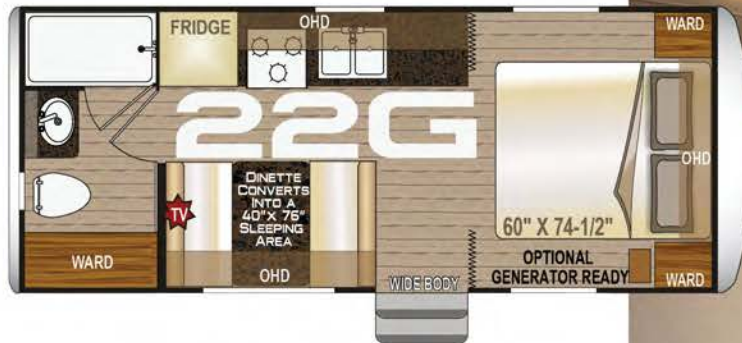

ARCTIC FOX NORTH FORK TRAVEL TRAILERS

A LEGACY