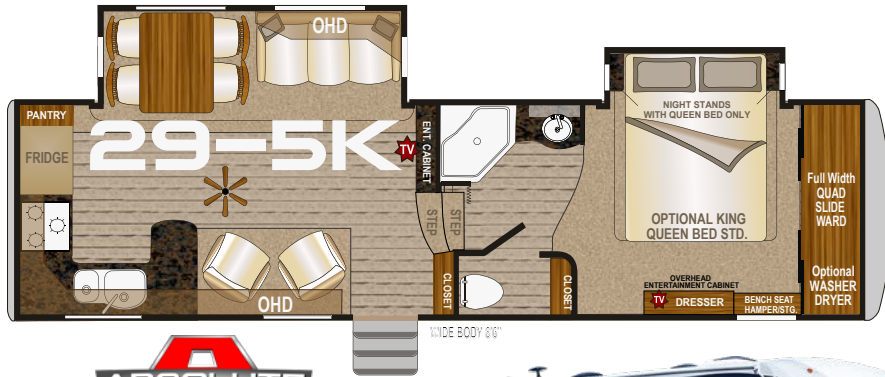

Specifications

- 29-5K Model Number
- 10059 Dry Axle Weight (approx. Lbs.)
- 2895 Dry Hitch Weight (approx. Lbs.)
- 3346 Net Carrying Capacity
- 12954 Gross Dry Weight-lbs (approx. Lbs.)
- 16300 Gross Vehicle Weight Rating (GVWR)-Lbs.
- 35'10" Exterior Length (approx. w/hitch)
- 13'6" Exterior Height (approx. incl. AC unit)
- 8'6" Exterior Width (approx. w/o awning)
- LT235 Tire Size
- 85R16
- G Load Range
- 88 Fresh Water w/ Water Heater (approx. gal.)
- 67/35 Gray Water Tank (approx. gal.)
- 65 Black Water Tank (approx. gal.)
- 20 LPG Capacity (approx. gal.)
- YES CSA - Canadian Dealers Only
- 35 Auto Ignition Furnace (1,000 BTU's)