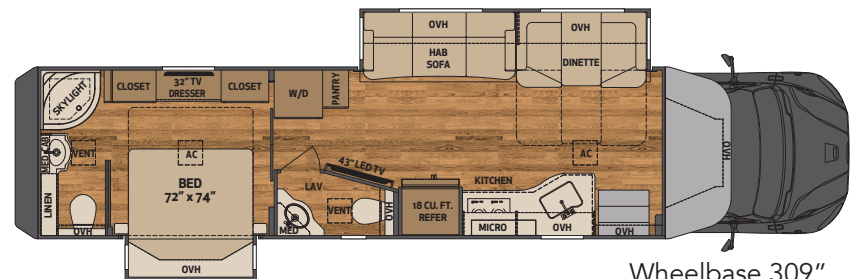

THE *Renegade* VERONA AT A GLANCE

Exterior height **12'10"**
Exterior width **99 1/4"**
Exterior length **33' 11" - 40' 2"**
Interior height **84"**
Interior width **95 1/2"**

Fuel capacity **100 Gallons**
Fresh water capacity **150 Gallons**
Grey water capacity **75 Gallons**
Black water capacity **75 Gallons**

Wheelbase 267"

34VQB 34' mid bath, 2 slides

Wheelbase 285"

36VSB 36' mid bath, 2 slides

Wheelbase 309"

40VBH 40' mid bath, 2 slides

Wheelbase 309"

40VRB 40' mid and rear bath, 2 slides