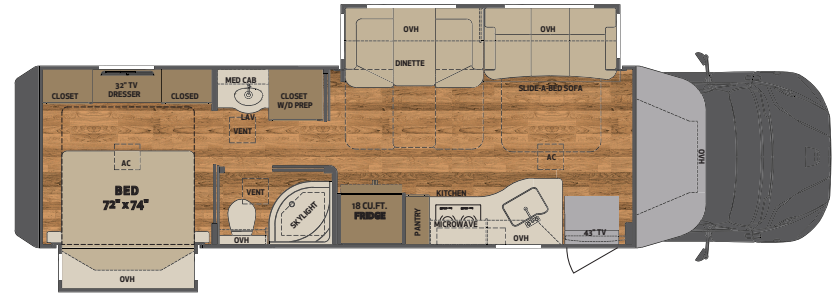

Wheelbase 285"

36VSB 36' mid bath, 2 slides