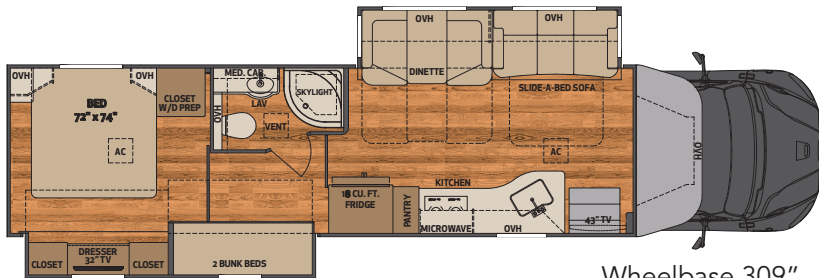

Wheelbase 309"

40VBH 40' mid bath, 2 slides