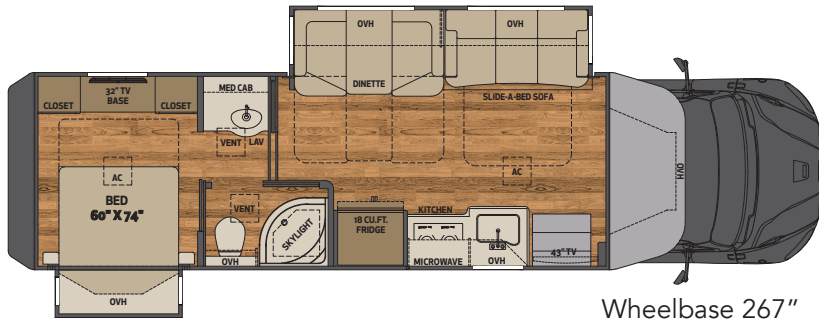

Wheelbase 267"

34VQB 34' mid bath, 2 slides