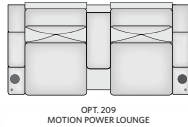

AMERICAN TRADITION FLOORPLANS

NEW FLOORPLAN

37S