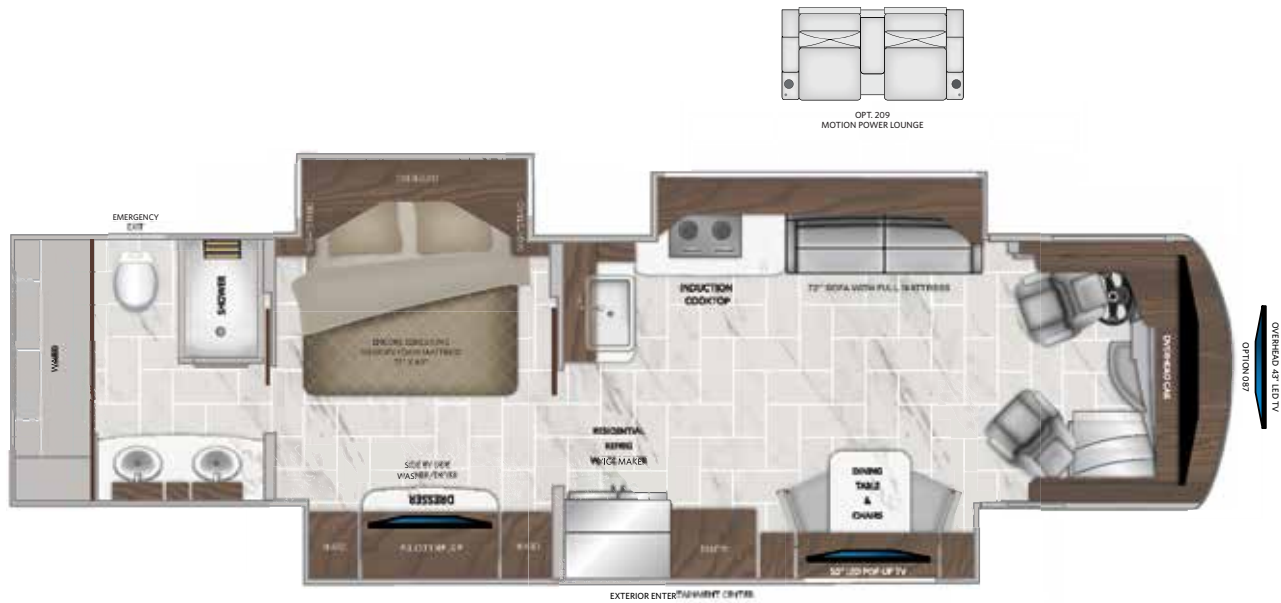

AMERICAN TRADITION FLOORPLANS

NEW FLOORPLAN

37S

37S OPTIONS

042	STAINLESS EXTERIOR TRIM (8-INCH) — NEW	111	EXTERIOR FREEZER — NEW	563	TECHNOLOGY PACKAGE (JBL® Audio System, WiFi Ranger, Cell Booster, 265W Solar Panel, Mobileye)
087	FRONT OVERHEAD LED 43" TV	209	MOTION POWER LOUNGE	965	1ST FULL BAY 90" SLIDE-OUT TRAY
095	SATELLITE WINEGARD IN-MOTION	256	ROOF MOUNT PATIO AWNING 2ND DOOR SIDE	966	1ST FULL BAY 36"/54" SLIDE-OUT TRAY
101	SATELLITE DISH TRAV'LER DISH NETWORK	292	AGM BATTERY PACKAGE		
102	SATELLITE DISH TRAV'LER DIRECT TV	297	LITHIUM BATTERY PACKAGE		
107	DISHWASHER	560	VIP DELIVERY		

42Q