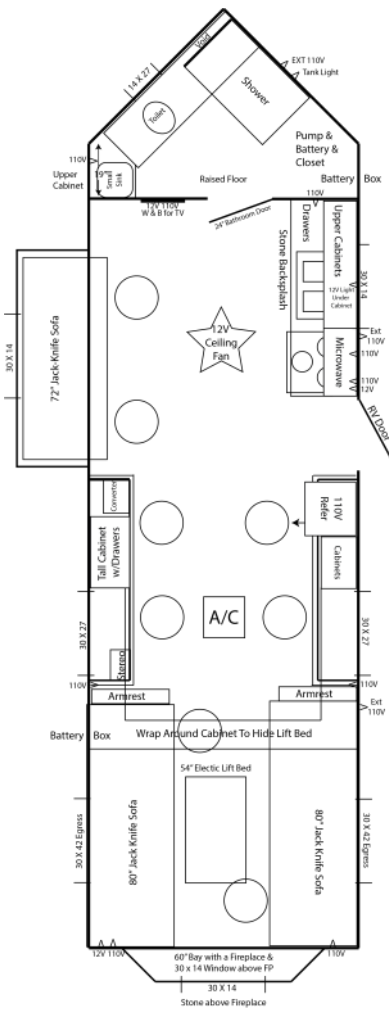

8 X 24V 20th Anniversary

Standard Specs

- Fiberglass Siding
- Arctic Insulation
- 90" Sidewalls
- 8 Holes w/Lights
- Grey Panel Interior
- Stained Pine Cabinets
- Cove Ceiling Trim
- Wood Look Vinyl Floor
- A/C w/ Thermostat
- Power Slide-Out Room

- Can Ceiling Lights
- Wire & Brace for TV
- Exterior Speakers
- Ceiling Fan
- LED Strip Lights

- Bathroom w/Toilet & Shower
- Raised Bathroom Floor
- 3 Burner Cook-Top w/Oven
- Range Hood w/Vent
- Double Stainless Steel Sink
- Backsplash in Kitchen
- Microwave
- 110V Refrigerator
- Mini Blinds
- 30,000 BTU Furnace
- 3 Jack Knife Sofas
- 54" Electric Lift Bed
- Cabinets To Hide Lift Bed
- 60" Bay w/ Fireplace
- 19' Lighted Power Awning
- 4" Interior Stone guard