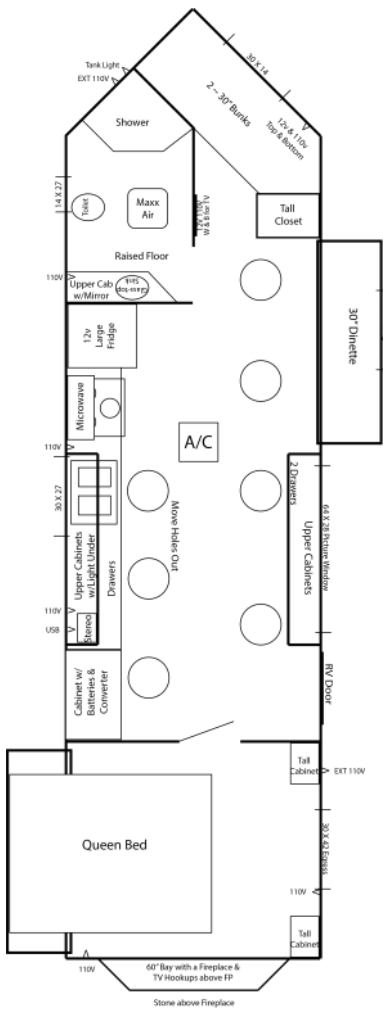

8 X 28V American Dream

Standard Specs