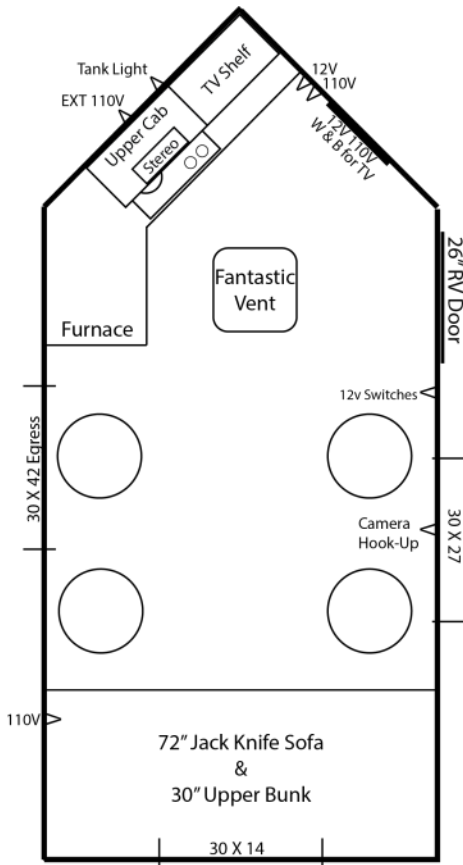

6.5 X 10V Honey Hole

Standard Specs

- Single Axle Crank Frame
- 4 Holes with Lights
- Cedar Interior
- Flat Ceiling
- Rubber Floor
- Fantastic Roof Vent
- 26" RV Door
- LED inside and out
- Wire & Brace for TV
- Digital TV Antenna
- Wire for Portable Satellite
- Stereo w/4 speakers
- Wired for Fish Cam
- 12V Recept
- 110V Recept
- 2 Burner cook-top
- Camo cushions
- Camo Curtains
- 4" Interior Stoneguard
- 20,000 BTU Furnace
- 30" Bunk
- Jack-Knife Sofa