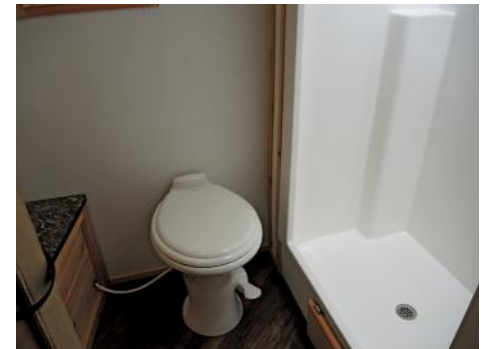

Standard Specs

- Fiberglass Siding
- Arctic Insulation
- 90" Sidewalls
- 7 Holes with Lights
- Cedar Interior
- Wood Look Vinyl Floor
- A/C w/ Thermostat
- Maxx Air Vent
- Can Ceiling Lights
- Exterior Speakers
- Ceiling Fan
- Bathroom w/Toilet & Shower
- Pocket Door
- 3 Burner Cook-Top w/Oven
- Range Hood w/Vent
- Double Stainless Steel Sink
- Backsplash in Kitchen
- Microwave
- Large Refrigerator
- Brown Cushions
- Mini Blinds
- 30,000 BTU Furnace
- 30" Dinette
- Upper Cabinets
- 48" Dinette
- 48" Electric Lift Bed
- Bay Window w/ Cushion
- 14' Power Awning