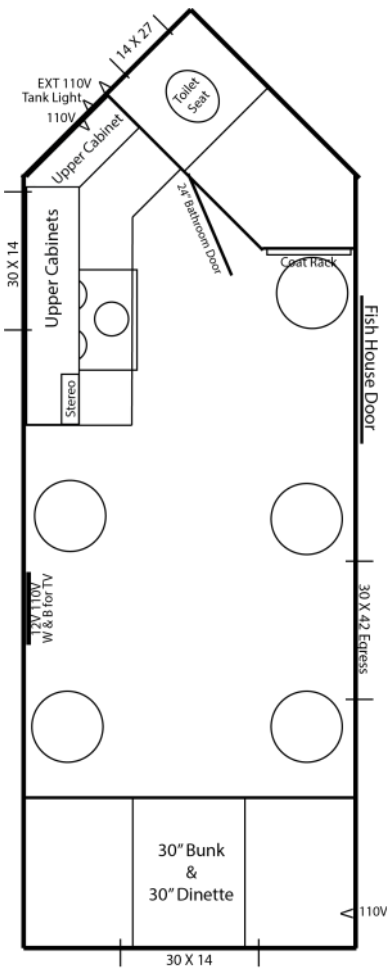

6.5 X 14V Sport Angler

Standard Specs

- Single Axle Crank Frame
- 5 Holes with Lights
- Cedar Interior
- Flat Ceiling
- Carpet
- LED Package
- Digital TV Antenna
- Wire & Brace For TV
- Wire for Portable Satellite
- Stereo w/4 speakers
- 12V Recepts
- 110V Recepts
- Bathroom w/toilet seat
- Upper cabinets
- Raised Panel Doors
- 3 Burner cook-top w/oven
- Range hood w/vent
- Coat rack
- Camo cushions
- Camo Curtains
- 20,000 BTU Furnace
- 30\" Bunk
- 30\" Dinette