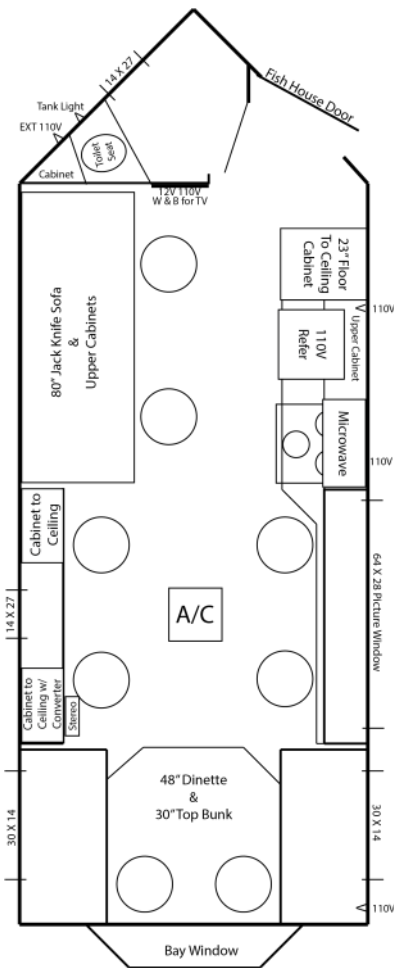

8 X 17V Lake of the Woods Hybrid

Standard Specs

- Single Axle Crank Frame
- 90" Sidewalls
- 8 Holes with Lights
- Grey Interior
- Grey Stained Pine Cabinets
- Cove Trim Around Ceiling
- Grey Wood-look Vinyl Floor
- A/C w/ Thermostat
- Digital TV Antenna
- Wire & Brace for TV
- Bath w/toilet seat
- 3 Burner cook-top w/oven
- Range hood w/vent
- 110V Refrigerator
- Microwave
- Raised Panel Cabinet Doors
- Tracker Cabinet
- Black cushions & curtains
- 30,000 BTU Furnace
- 30" Bunk
- 48" Dinette
- Jack-Knife Sofa
- Cabinet over JK Sofa
- Picture window
- Bay Window w/Cushion