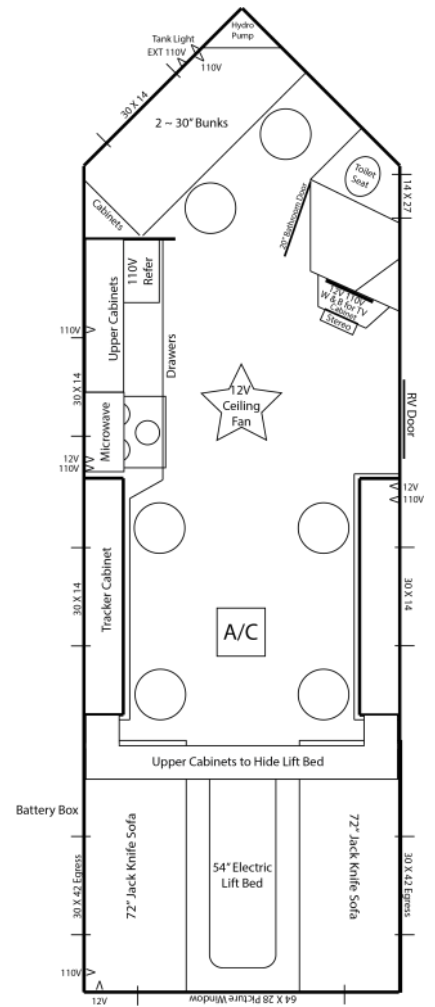

8 X 21V Trophy Hunter