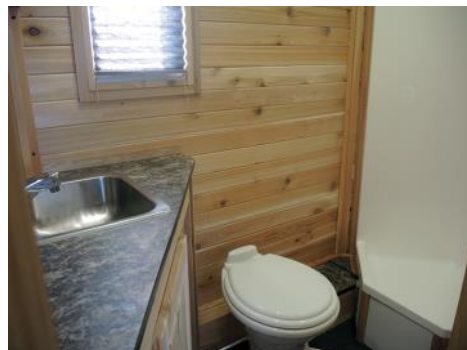

Standard Specs

- Fiberglass Siding
- Arctic Insulation
- 90" Sidewalls
- 6 Holes with Lights
- Cedar Interior
- Carpet
- A/C w/ Thermostat
- Maxx Air Vent
- Can Ceiling Lights
- Wire & Brace for TV
- Exterior Speakers
- 100 Watt Solar Charger
- Bathroom w/Toilet & Shower
- Raised Bathroom Floor
- 3 Burner Cook-top w/oven
- Range Hood w/vent
- Microwave
- Large Refrigerator
- Double Sink
- Mini Blinds
- Brown Cushions
- 30,000 BTU Furnace
- 2 ~ 30" Bunks
- 48" Dinette
- 48" Electric Lift Bed
- 19' Lighted Power Awning