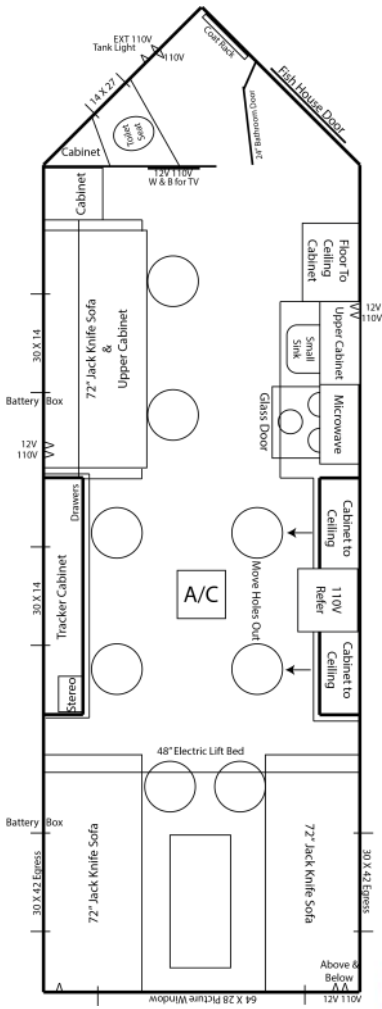

8 X 21V Lake of the Woods Extreme

Standard Specs

- Fiberglass Siding
- Arctic Insulation
- 8 Holes with Lights
- Cedar Interior
- Carpet
- A/C
- Wire & Brace for TV
- Digital TV Antenna
- Bathroom w/Toilet Seat
- 3 Burner Cook-top w/Glass Door
- Range Hood w/vent
- Microwave
- Small Sink
- 110V Refrigerator
- Tracker Cabinet
- Mini Blinds
- 30,000 BTU Furnace
- Floor To Ceiling Cabinet
- 3 ~ Jack Knife Sofas
- 48\"/>