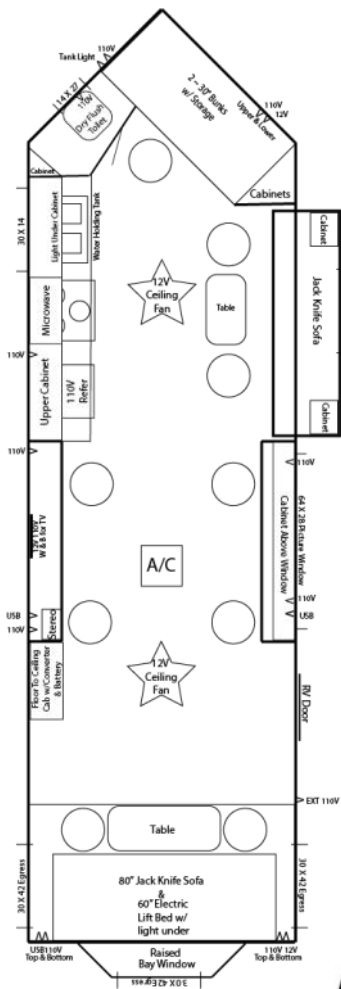

8 X 24V Boss XL