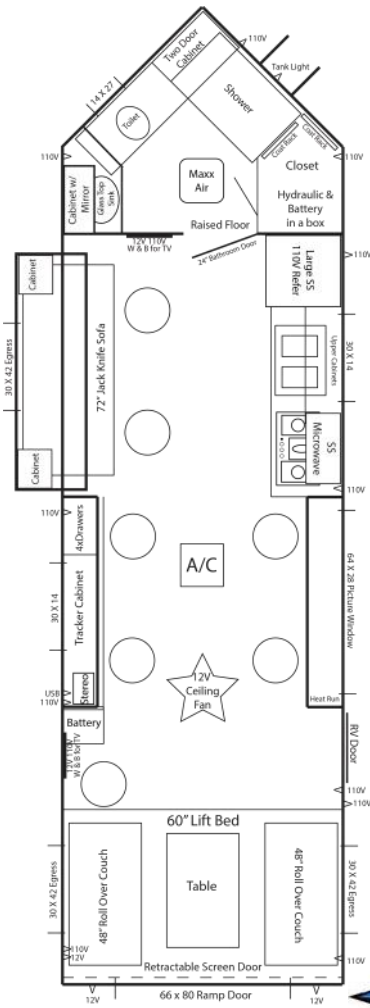

8 X 24V Northland Palace Toy Hauler

Standard Specs

- Fiberglass Siding
- Arctic Insulation
- 90" Sidewalls
- Cedar Interior
- Wood Look Vinyl Flooring
- A/C w/ Thermostat
- Ramp Door
- Power Slide-Out Room
- Maxx Air Vent
- Can Ceiling Lights
- 2 TV Locations
- Digital TV Antenna
- Ceiling Fan
- Exterior Speakers
- Bathroom w/Toilet & Shower
- Glass Top Sink
- Furion Cook-Top & Oven
- Stainless Steel Microwave
- Stainless Steel 110V Refrigerator
- Double Stainless Steel Sink
- Backsplash in Kitchen
- Mini Blinds
- 30,000 BTU Furnace
- Jack Knife Sofa
- Roll Over Couches
- 60" Electric Lift Bed
- Tracker Cabinet
- 19' Lighted Power Awning
- Retractable Screen Door