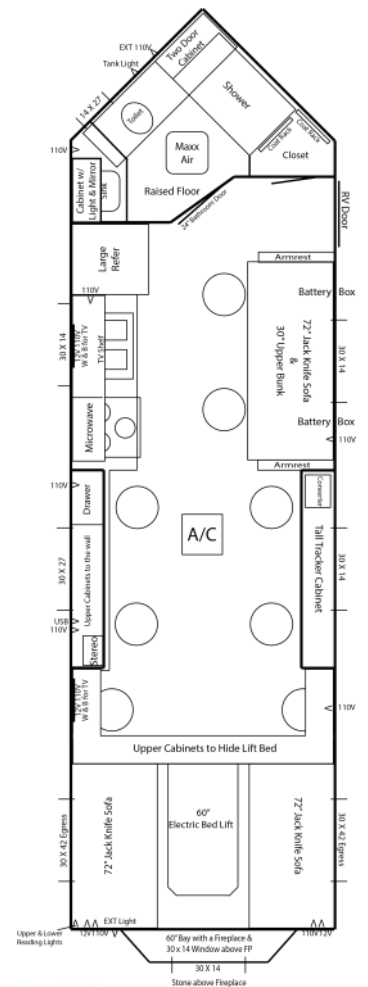

8 X 24V Grand Castle