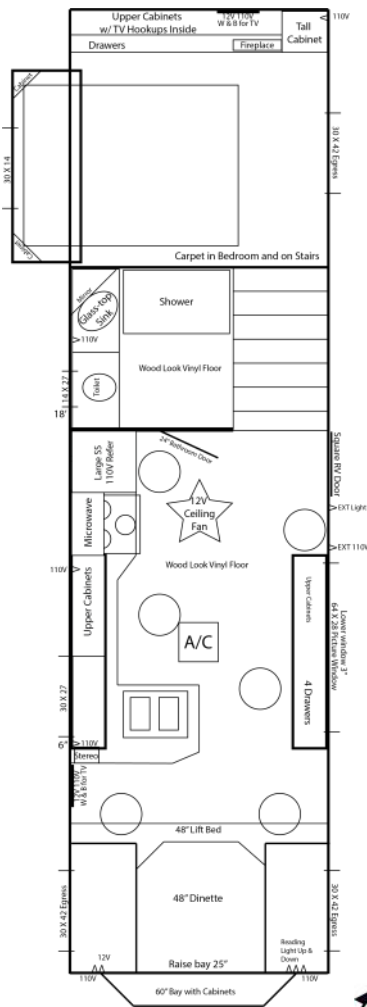

## Standard Specs

- Fiberglass Siding
- Arctic Insulation
- 90" Back Sidewall
- 6 Holes with Lights
- Cedar Interior
- Wood Look Vinyl Floor
- Carpet in Bedroom
- A/C w/ Thermostat
- Power Slide-Out Room
- 2 TV Locations
- Ceiling Fan
- Bathroom w/ Toilet & Shower
- Vanity w/ Glass Top Sink
- 3 Burner cook-top w/ oven
- Range hood w/ vent
- Microwave
- Stainless Steel 110V Refrigerator
- Double Stainless Steel Sink
- Pull Out Faucet
- Backsplash in Kitchen
- Mini Blinds
- Brown Cushions
- Fireplace in Bedroom
- 30,000 BTU Furnace
- 48" Electric Lift Bed
- 48" Dinette
- 60" Bay w/ Cabinets
- 4" Interior Stoneguard
- 19' Lighted Power Awning