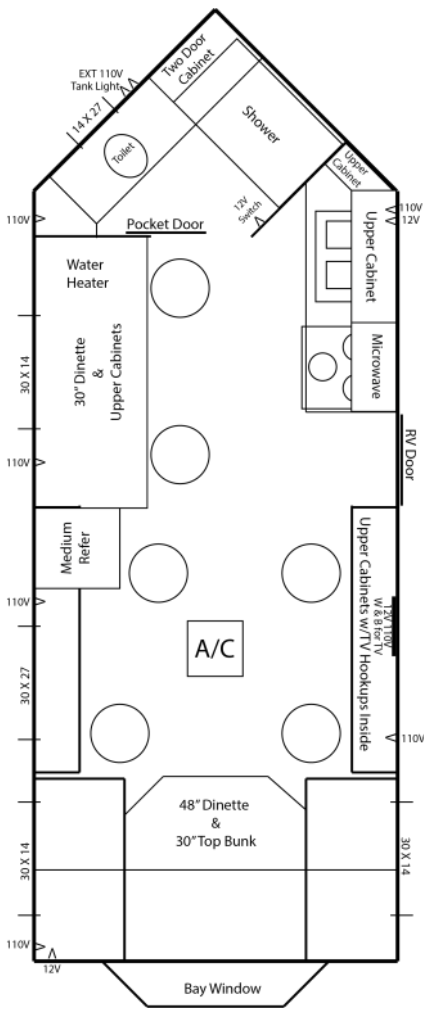

8 X 17V RV

Standard Specs

- Single Axle Frame
- Hand Crank Winch System
- 6 Holes with Lights
- 90" Sidewalls
- Cedar Interior
- A/C w/ Thermostat
- Can Ceiling Lights
- Wire & Brace For TV
- Exterior Speakers
- Bathroom w/ Toilet & Shower
- 3 Burner Cook-Top w/Oven
- Range Hood w/Vent
- Double Sink
- Microwave
- Medium Refrigerator
- Brown Cushions
- Brown Mini Blinds
- 30,000 BTU Furnace
- 6' Upper Cabinets
- 30" Top Bunk
- 30" Dinette
- 48" Dinette
- Bay Window w/ Cushion
- 14' Power Awning