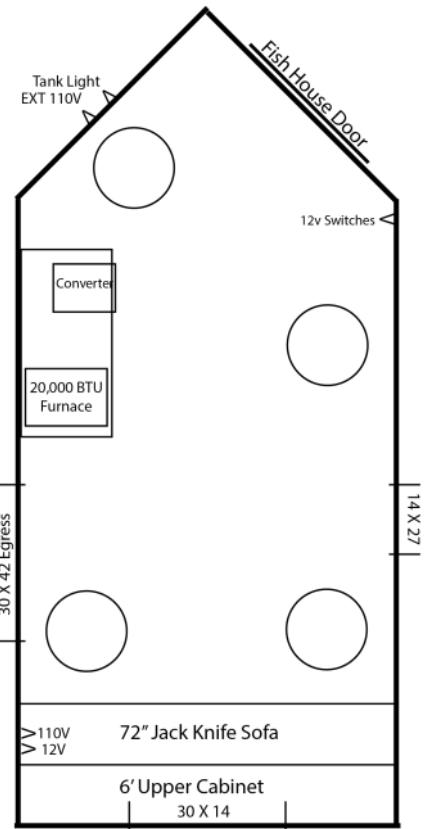

6.5 X 10V Grandpa's Hideout