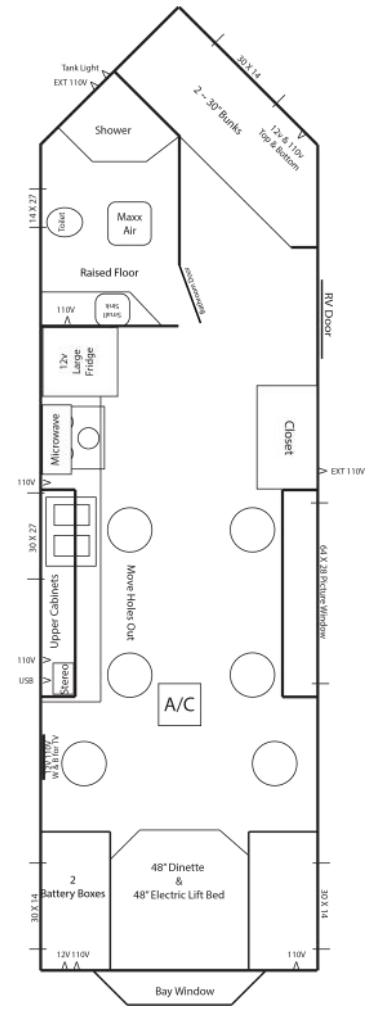

8 X 24V Spirit Extreme