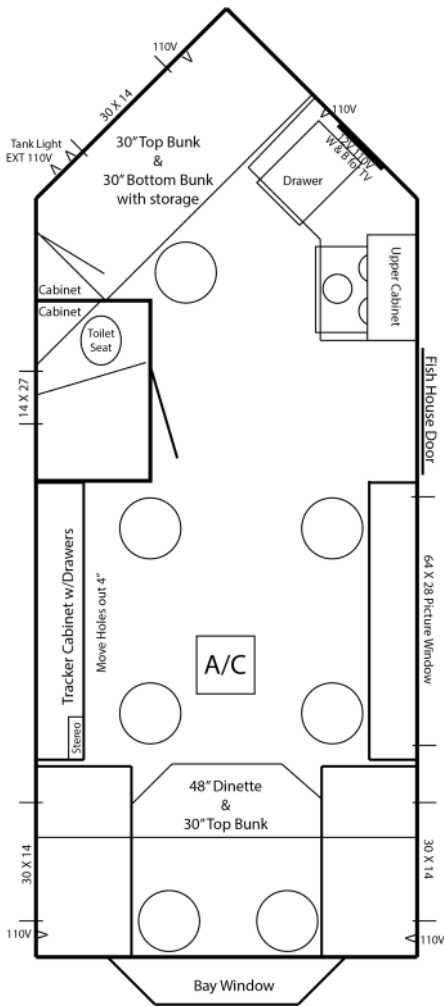

8 X 16V Stinger

Standard Specs

- Single Axle Crank Frame
- 7 Holes with Lights
- Cedar Interior
- Carpet
- A/C
- Digital TV Antenna
- Wire & Brace for TV
- Bath w/Toilet Seat
- 3 Burner Cook-Top w/oven
- Range Hood w/vent
- Camo Cushions
- Camo Curtains
- Raised Panel Doors
- Tracker Cabinet w/Drawers
- 30,000 BTU Furnace
- 3 - 30" Upper Bunks
- Picture Window
- Bay Window w/Cushion