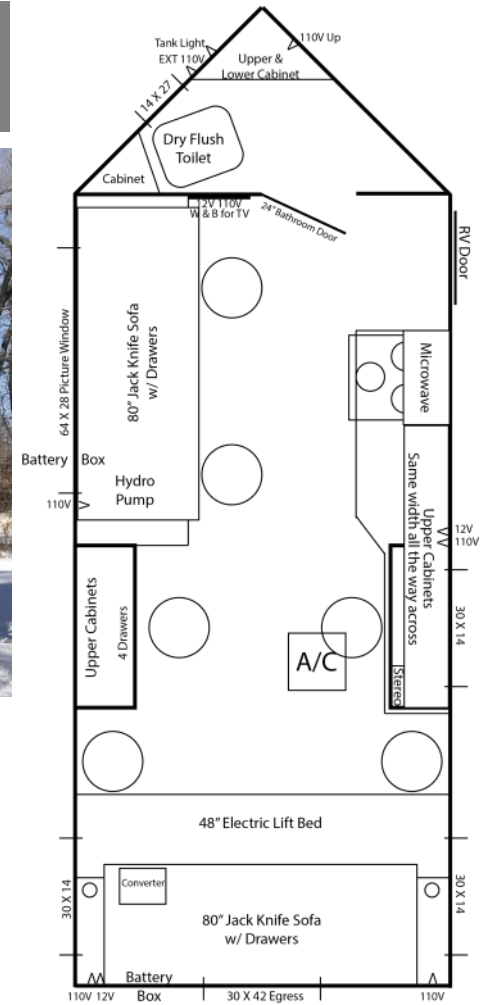

8 X 17V Walleye Stryker