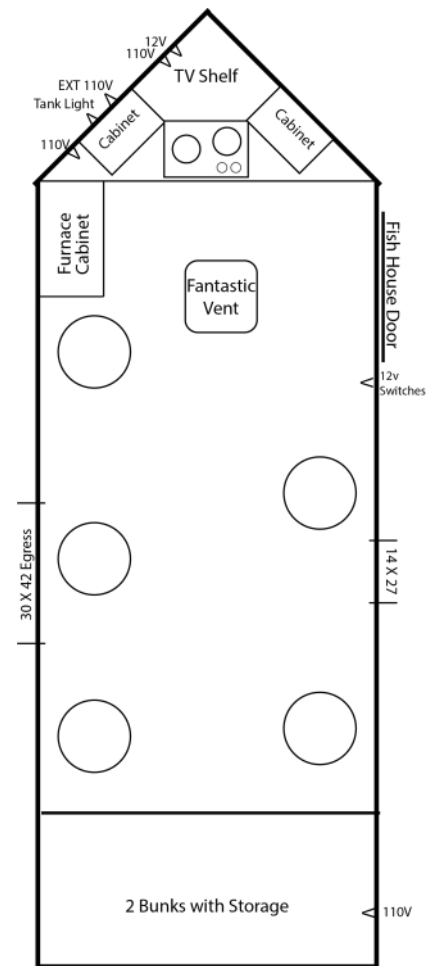

6.5 X 14V Special