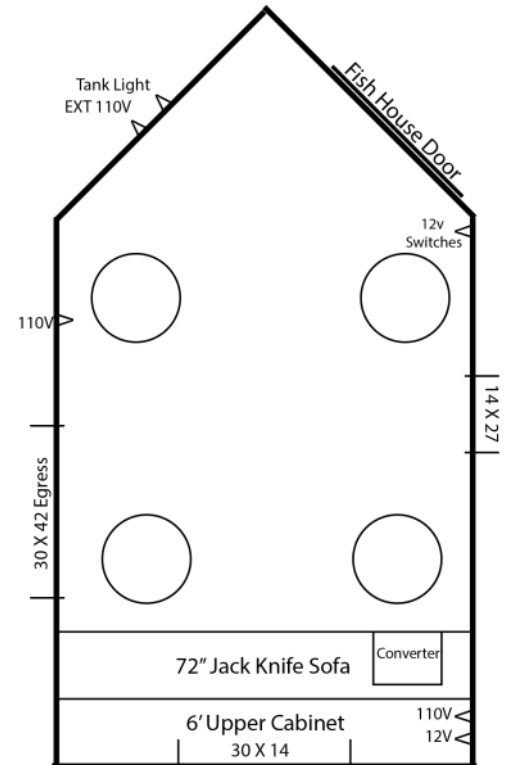

10' Standard Specs

- Single Axle Crank Frame
- 4 Holes
- Factory Select Paneling
- Cedar Trim
- Flat Ceiling
- Carpet
- LED Package
- 12V Recept
- 110V Recept
- 6' Upper cabinet
- 20,000 BTU Furnace
- Jack-knife sofa