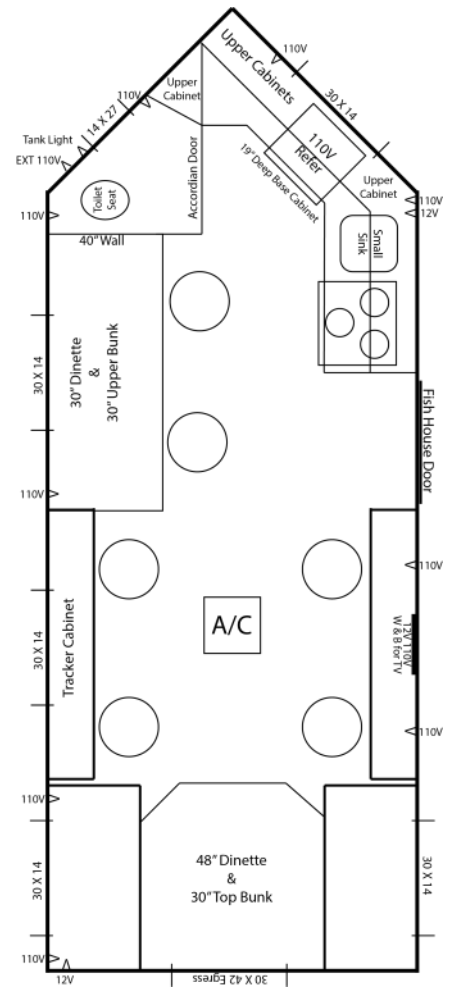

8 X 17V Outlaw