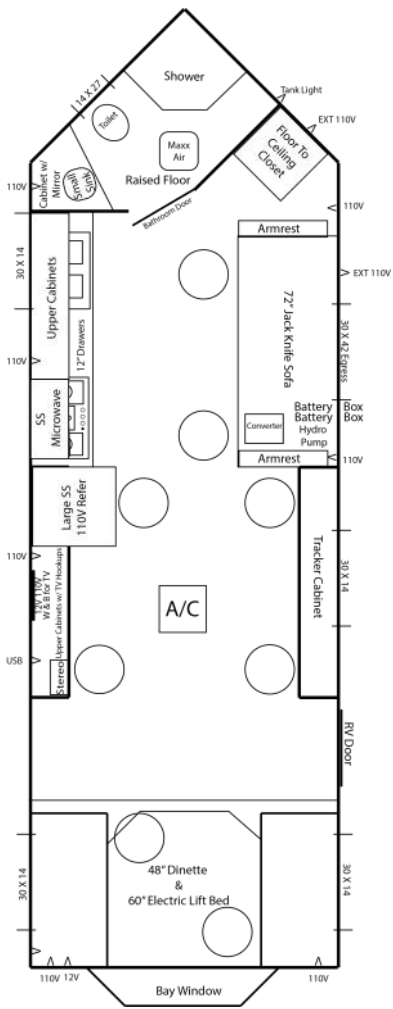

8 X 21V RV Spirit

Standard Specs

- Arctic Insulation
- 90" Sidewalls
- 8 Holes with Lights
- Cedar Interior
- A/C w/ Thermostat
- Carpet
- Maxx Air Vent
- Wire & Brace for TV
- Can Ceiling Lights
- Digital TV Antenna
- Exterior Speakers
- Bathroom w/Toilet & Shower
- Furion Cooktop & Oven
- Stainless Steel Microwave
- Double Sink
- SS Large 110V Refrigerator
- Mini Blinds
- Floor To Ceiling Closet
- 30,000 BTU Furnace
- 60" Electric Lift Bed
- Jack Knife Sofa
- 48" Dinette
- Tracker Cabinet
- Bay Window w/ Cushion
- 14' Power Awning