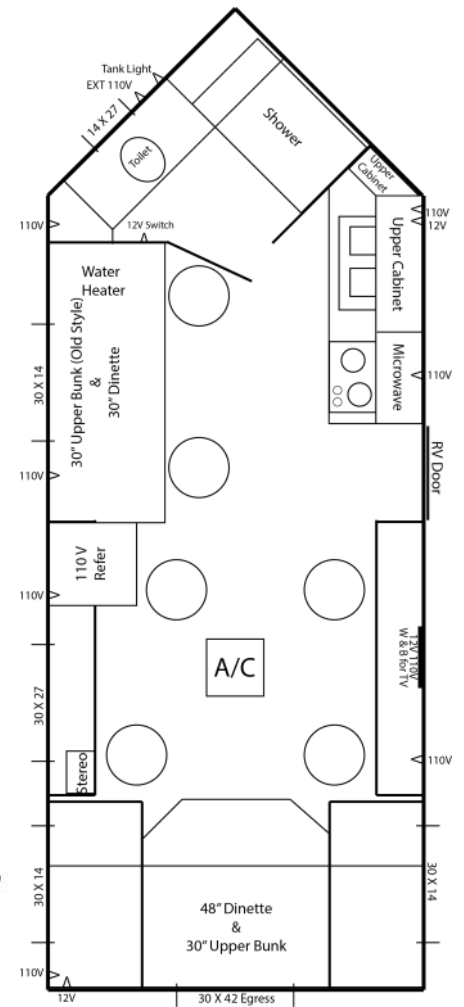

8 X 17V RV Limited