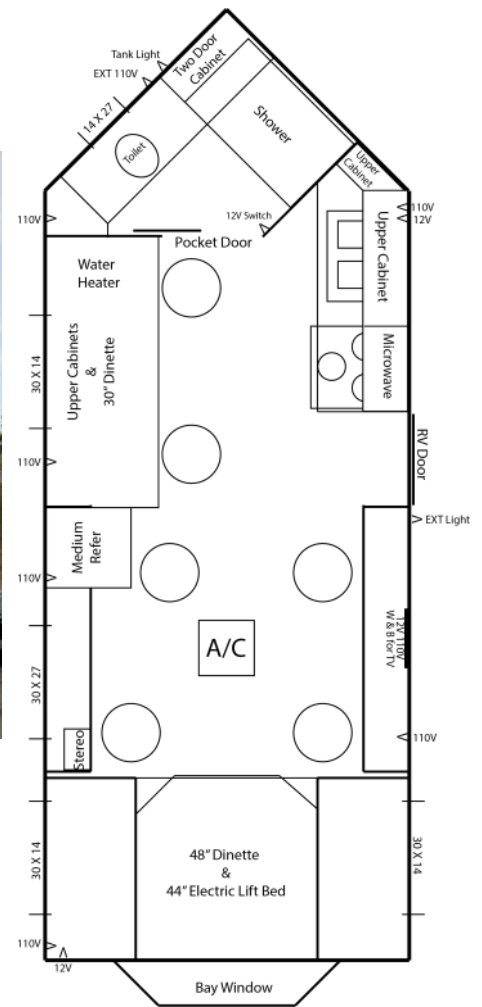

8 X 17V RV American Eagle