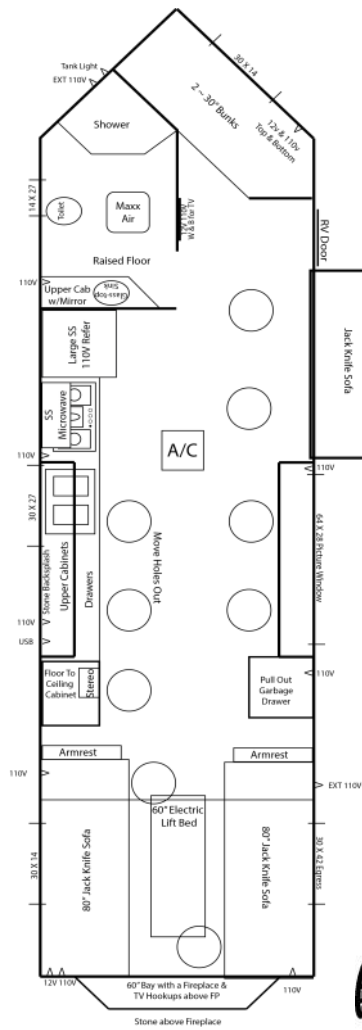

8 X 28V Eagle EXT

Standard Specs

- Fiberglass Siding
- Arctic Insulation
- 90" Sidewalls
- 9 Holes with Lights
- Tan Panel Interior
- Walnut Stain Cabinets
- Cove Trim
- Wood Look Vinyl Floor
- A/C w/ Thermostat
- Power Slide-Out Room
- Maxx Air Vent

- LED Strip Lights
- Can Ceiling Lights
- 2 TV Locations
- Exterior Speakers

- Bathroom w/Toilet & Shower
- Vanity w/Glass Top Sink
- Furion Cooktop & Oven
- Stainless Steel Microwave
- Stainless Steel Refrigerator
- Double Stainless Steel Sink
- Backsplash in Kitchen & Bay
- Mini Blinds
- 30,000 BTU Furnace
- 3~ Jack Knife Sofas
- 2~ 30" Bunks
- 60" Bay w/ Fireplace
- 60" Electric Lift Bed
- 21' Power Awning