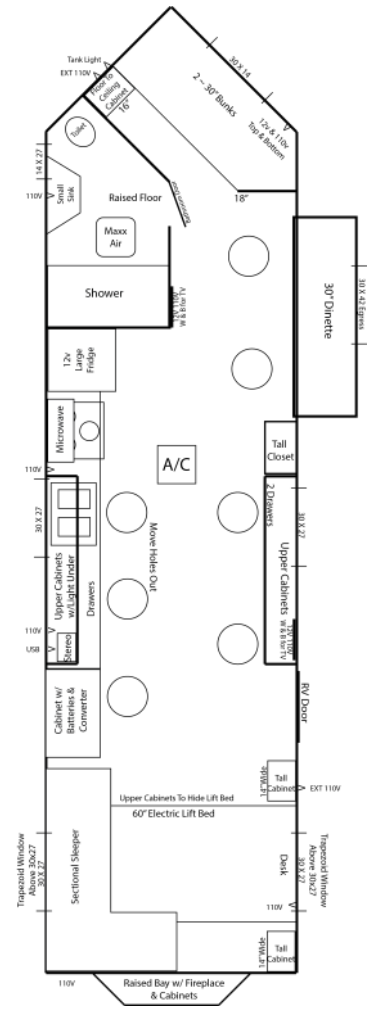

## Standard Specs

- Fiberglass Siding
- Arctic Insulation
- 90" Back Sidewall
- 6 Holes with Lights
- Cedar Interior
- Wood Look Vinyl Floor
- Carpet in Bedroom
- A/C w/ Thermostat
- Power Slide-Out Room
- 2 TV Locations
- Ceiling Fan
- Bathroom w/ Toilet & Shower
- Vanity w/ Glass Top Sink
- 3 Burner cook-top w/ oven
- Range hood w/ vent
- Microwave
- Stainless Steel 110V Refrigerator
- Double Stainless Steel Sink
- Pull Out Faucet
- Backsplash in Kitchen
- Mini Blinds
- Brown Cushions
- Fireplace in Bedroom
- 30,000 BTU Furnace
- 48" Electric Lift Bed
- 48" Dinette
- 60" Bay w/ Cabinets
- 4" Interior Stoneguard
- 19' Lighted Power Awning

## Standard Specs

- Fiberglass Siding
  - Arctic Insulation
  - 90" Sidewalls
  - 7 Holes with Lights
  - Tan Panel Interior
  - Walnut Stained Cabinets
  - Cove Ceiling Trim
  - Wood Look Vinyl Floor
  - A/C w/ Thermostat
  - Power Slide-Out Room
  - Maxx Air Vent
- Can Ceiling Lights
  - 2 ~ Wire & Brace for TV
  - Exterior Speakers
  - Ceiling Fan
  - LED Strip Lights
  - 100 Watt Solar Panel For Fridge
- Bathroom w/Toilet & Shower
  - 3 Burner Cook-Top w/Glass Door
  - Stainless Steel Microwave
  - Large 12V Refrigerator
  - Double Stainless Steel Sink
  - Mini Blinds
  - Brown Cushions
  - 30,000 BTU Furnace
  - 30" Dinette
  - 2 ~ 30" Bunks
  - Sectional Sleeper
  - 60" Electric Lift Bed
  - Cabinets To Hide Lift Bed
  - Bay w/Fireplace
  - 19' Lighted Power Awning