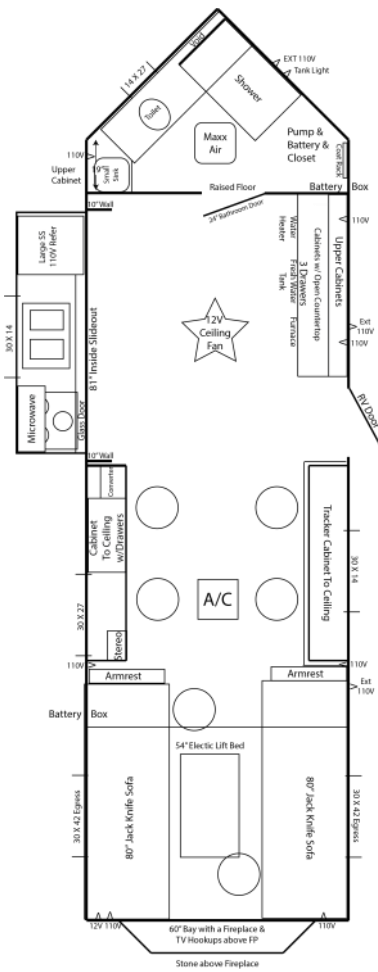

8 X 24V Diamond Edition

Standard Specs