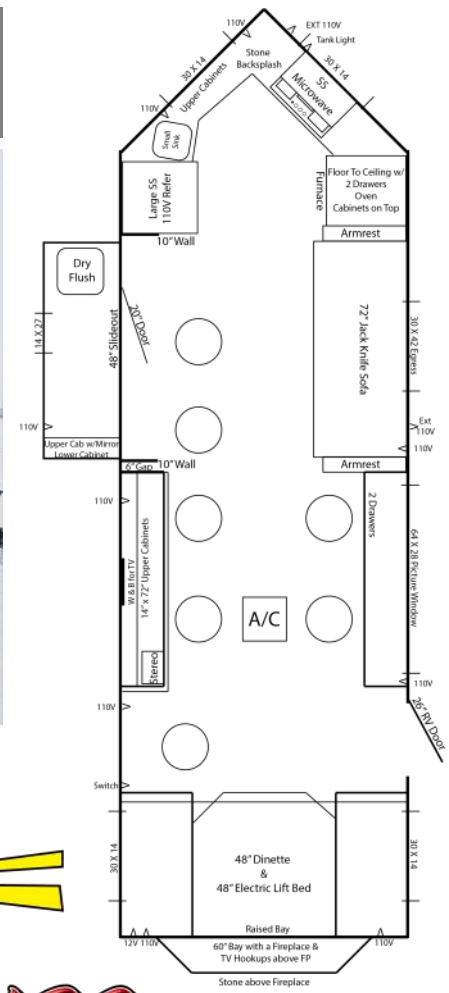

8 X 22V Lighthouse