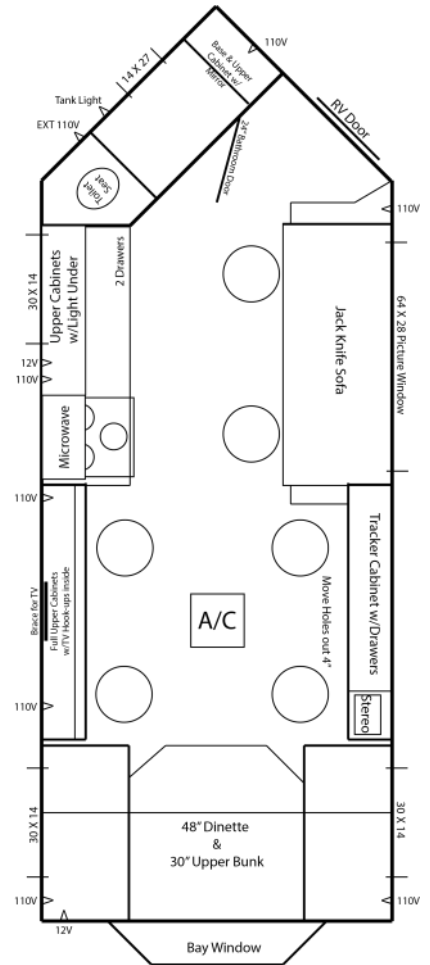

8 X 17V Mirage