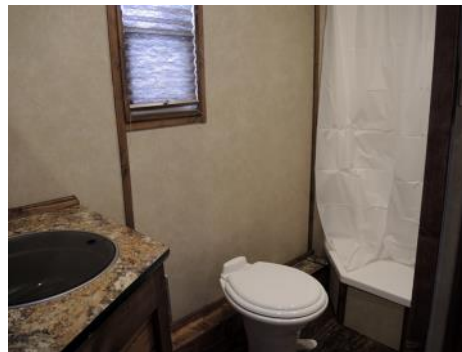

8 X 28V Eagle EXT

Standard Specs

- Fiberglass Siding
- Arctic Insulation
- 90" Sidewalls
- 9 Holes with Lights
- Tan Panel Interior
- Walnut Stain Cabinets
- Cove Trim
- Wood Look Vinyl Floor
- A/C w/ Thermostat
- Power Slide-Out Room
- Maxx Air Vent

- LED Strip Lights
- Can Ceiling Lights
- 2 TV Locations
- Exterior Speakers

- Bathroom w/Toilet & Shower
- Vanity w/Glass Top Sink
- Furion Cooktop & Oven
- Stainless Steel Microwave
- Stainless Steel Refrigerator
- Double Stainless Steel Sink
- Backsplash in Kitchen & Bay
- Mini Blinds
- 30,000 BTU Furnace
- 3~ Jack Knife Sofas
- 2~ 30" Bunks
- 60" Bay w/ Fireplace
- 60" Electric Lift Bed
- 21' Power Awning