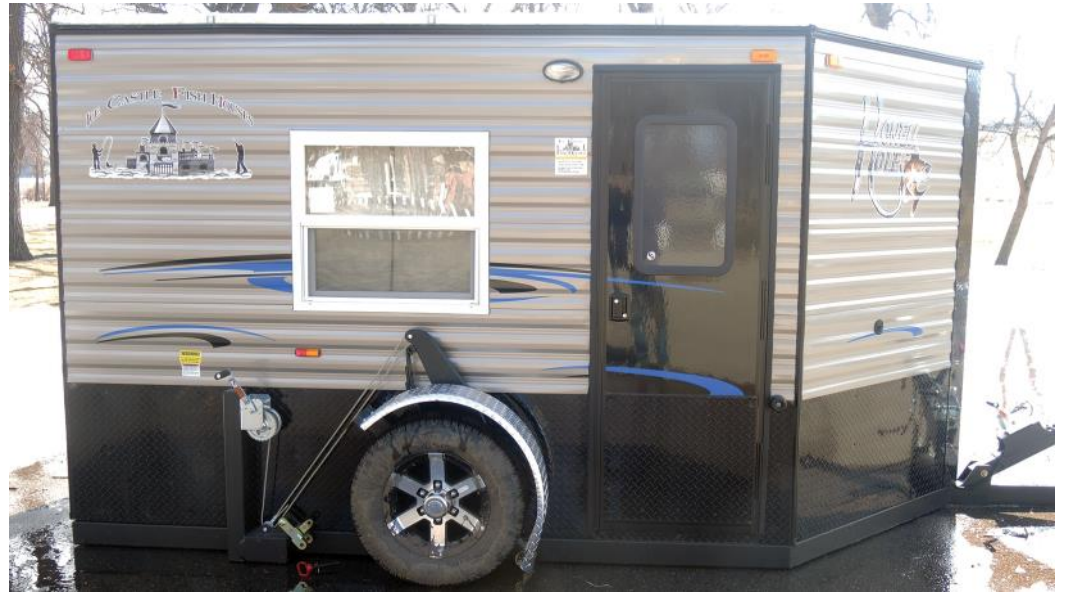

6.5 X 10V Honey Hole

Standard Specs

- Single Axle Crank Frame
- 4 Holes with Lights
- Cedar Interior
- Flat Ceiling
- Rubber Floor
- Fantastic Roof Vent
- 26" RV Door
- LED inside and out
- Wire & Brace for TV
- Digital TV Antenna
- Wire for Portable Satellite
- Stereo w/4 speakers
- Wired for Fish Cam
- 12V Recept
- 110V Recept
- 2 Burner cook-top
- Camo cushions
- Camo Curtains
- 4" Interior Stoneguard
- 20,000 BTU Furnace
- 30" Bunk
- Jack-Knife Sofa