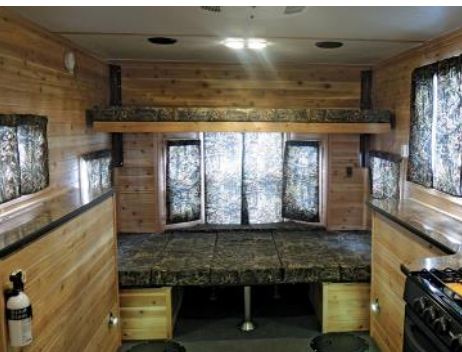

## 17' Standard Specs

- Single Axle Crank Frame
- 6 Holes with Lights
- Cedar Interior
- Carpet
- A/C
- Digital TV Antenna
- Wire & Brace for TV
- Bath w/Toilet Seat
- 3 Burner Cook-Top w/oven
- Range Hood w/vent
- Microwave
- 110V Refrigerator
- Camo Cushions
- Camo Curtains
- Raised Panel Doors
- 30,000 BTU Furnace
- 48" Dinette
- 3 - 30" Upper Bunks
- Picture Window
- Bay Window w/Cushion