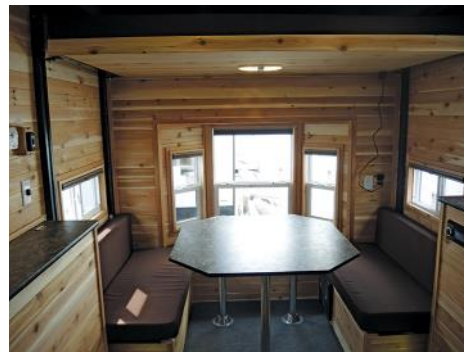

Standard Specs

- Single Axle Frame
- Hand Crank Winch System
- Fiberglass Siding
- Arctic Insulation
- 90" Sidewalls
- 6 Holes with Lights
- Cedar Interior
- A/C w/ Thermostat
- Can Ceiling Lights
- Wire & Brace For TV
- Exterior Speakers
- Bathroom w/ Toilet & Shower
- 3 Burner Cook-Top w/Oven
- Range Hood w/Vent
- Double Stainless Steel Sink
- Backsplash in Kitchen
- Microwave
- Medium Refrigerator
- Brown Cushions
- Mini Blinds
- 30,000 BTU Furnace
- 44" Electric Lift Bed
- 6' Upper Cabinets
- 30" Dinette
- 48" Dinette
- Bay Window w/ Cushion
- 14' Power Awning