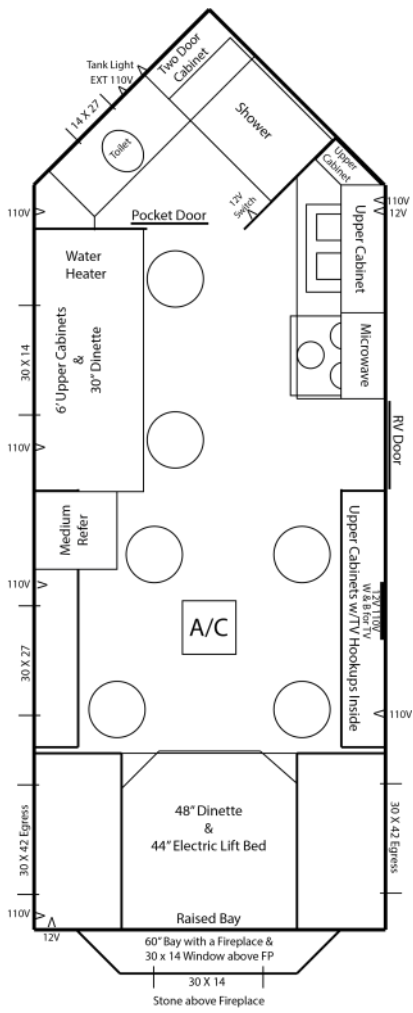

8 X 17V RV Hybrid

Standard Specs

- Single Axle Frame
- Hand Crank Winch System
- 6 Holes with Lights
- 90" Sidewalls
- Cedar Interior
- Carpet
- A/C w/ Thermostat
- Can Ceiling Lights
- Wire & Brace for TV
- Digital TV Antenna
- Exterior Speakers
- Bathroom w/ Toilet & Shower
- Pocket Door
- 3 Burner Cook-Top w/Oven
- Range Hood w/Vent
- Double Sink
- Microwave
- Medium Refrigerator
- Brown Cushions
- Brown Mini Blinds
- 30,000 BTU Furnace
- 44" Electric Lift Bed
- 6' Upper Cabinets
- 30" Dinette
- 48" Dinette
- 60" Bay w/ Fireplace
- 14' Power Awning