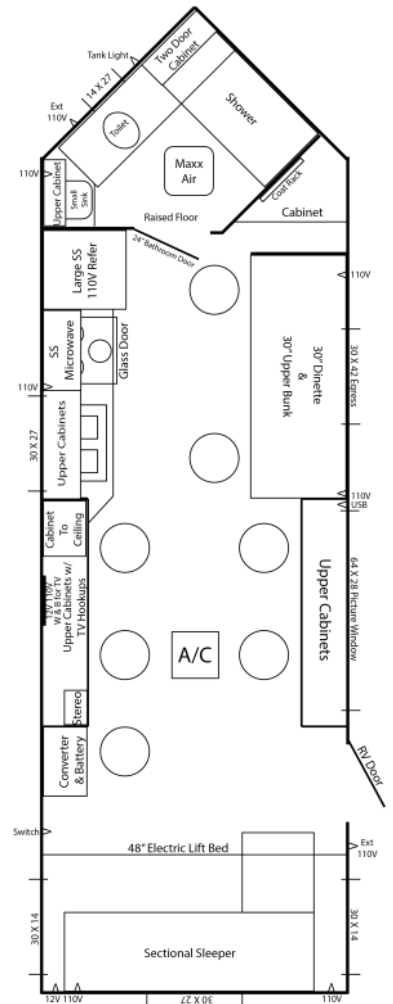

8 X 22V Rod Father RV