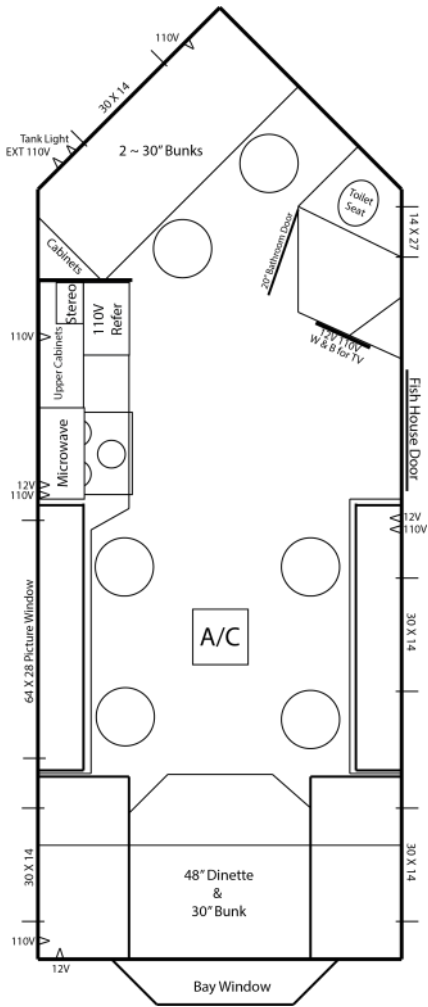

8 X 17V Trophy Hunter

17' Standard Specs

- Single Axle Crank Frame
- 6 Holes with Lights
- Cedar Interior
- Carpet
- A/C
- Digital TV Antenna
- Wire & Brace for TV
- Bath w/Toilet Seat
- 3 Burner Cook-Top w/oven
- Range Hood w/vent
- Microwave
- 110V Refrigerator
- Camo Cushions
- Camo Curtains
- Raised Panel Doors
- 30,000 BTU Furnace
- 48" Dinette
- 3 - 30" Upper Bunks
- Picture Window
- Bay Window w/Cushion