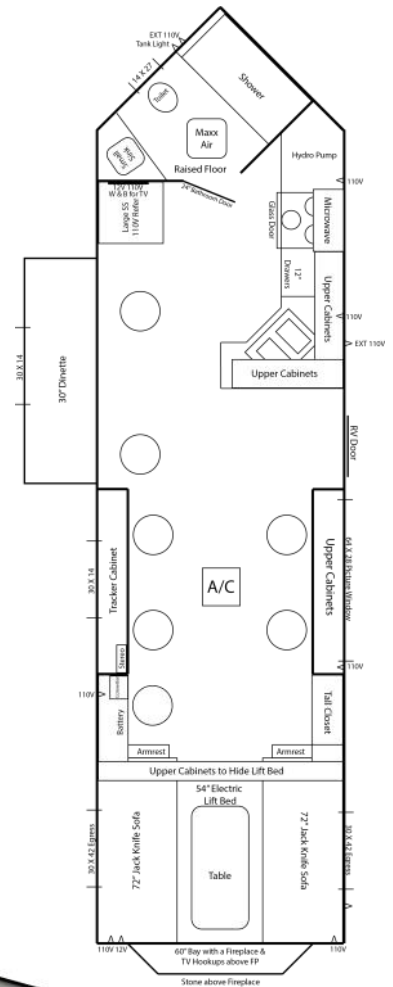

8 X 26V Diamond