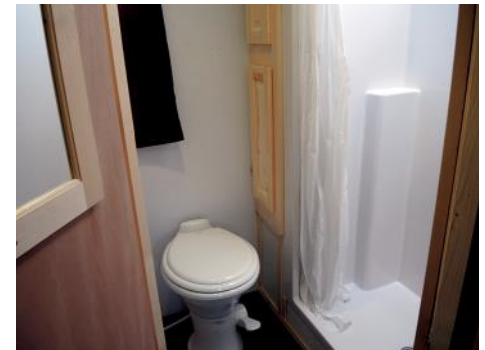

Standard Specs

- Single Axle Frame
- Hand Crank Winch System
- 6 Holes with Lights
- Factory Select Paneling
- Pine Cabinets
- Carpet
- A/C
- Can Ceiling Lights
- Wire & Brace For TV
- Digital TV Antenna
- Bathroom w/ Toilet & Shower
- 2 Burner Cook-Top
- Range Hood w/Vent
- Double Sink
- Microwave
- 110V Refrigerator
- Brown Cushions
- Brown Curtains
- 30,000 BTU Furnace
- 2 ~ 30" Top Bunk
- 30" Dinette
- 48" Dinette
- Bay Window w/ Cushion
- 14' Power Awning

RV Limited