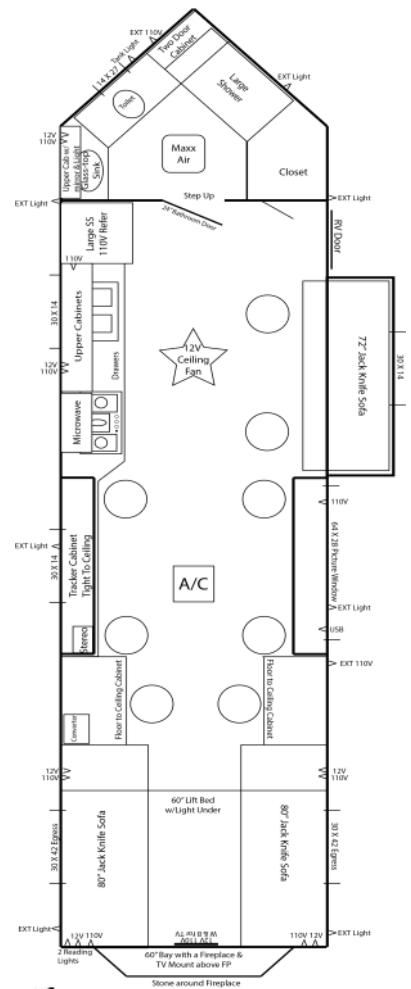

Standard Specs

- Fiberglass Siding
- Arctic Insulation
- 90" Sidewalls
- 8 Holes with Lights
- Grey Panel Interior
- Stained Pine Cabinets
- Cove Molding
- Grey Wood Look Vinyl Floor
- Black A/C w/ Thermostat
- Power Slide-Out Room
- Maxx Air Vent
- Black Windows
- Can Ceiling Lights
- LED Strip Lights
- Wire & Brace for TV
- Exterior Speakers
- Ceiling Fan
- Bathroom w/Toilet & Large Shower
- Raised Bathroom Floor
- Vanity w/ Glass Top Sink
- Furion Cook Top & Oven
- Stainless Steel Microwave
- Stainless Steel 110V Refrigerator
- Double Stainless Steel Sink
- Backsplash in Kitchen & Bay
- Mini Blinds
- 40,000 BTU Furnace
- 3 ~ Jack Knife Sofas
- 60" Electric Lift Bed
- 60" Bay w/ Fireplace
- 21' Lighted Power Awning