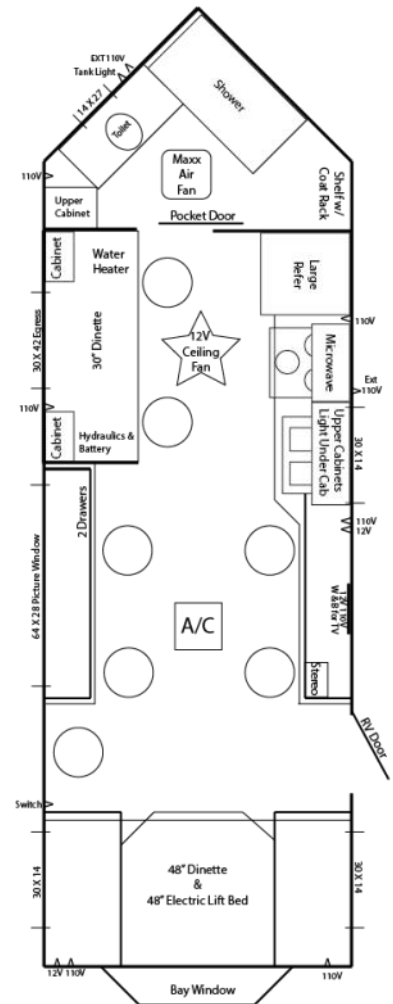

8 X 21V RV Hybrid EXTREME