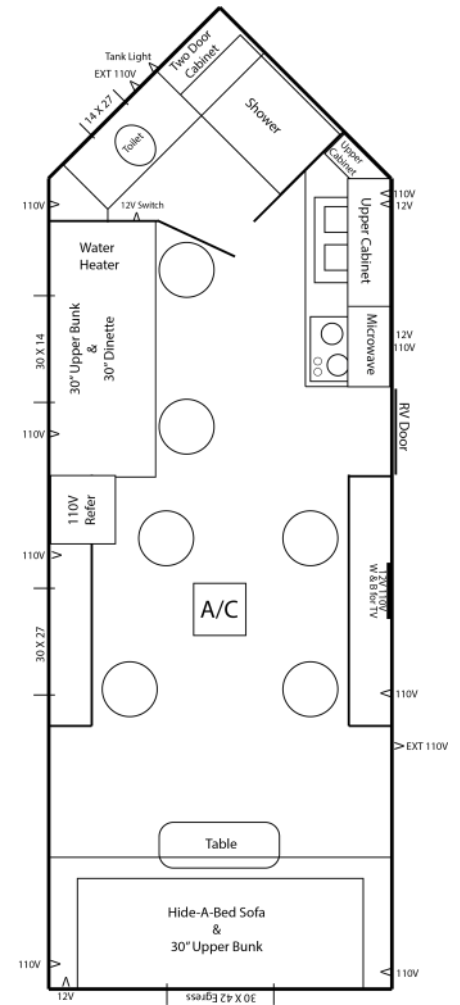

8 X 21V RV Limited