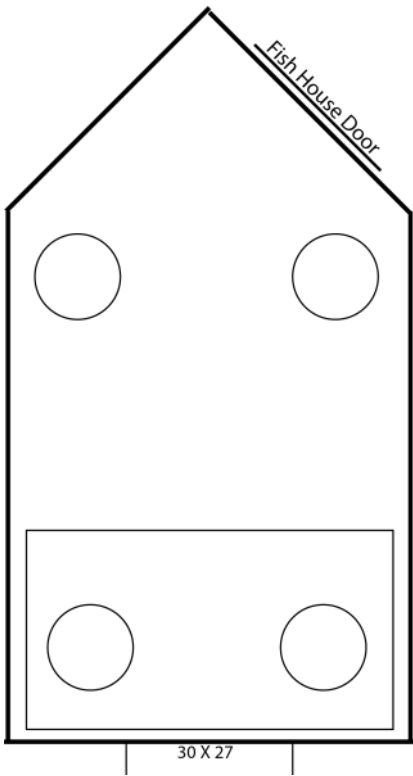

6.5 X 8V Scout

Standard Specs

- Single Axle Crank Frame
- 4 Holes
- Spear Hole
- Factory Select Paneling
- Cedar Trim
- Flat Ceiling
- Carpet
- LED Package