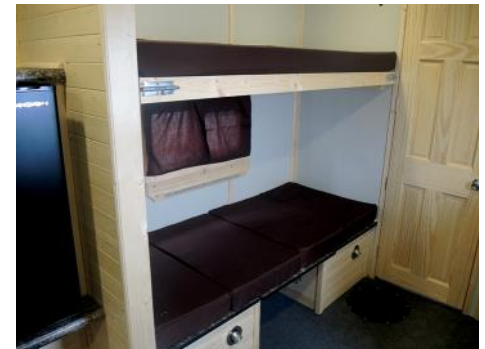

Standard Specs

1. Camper Siding
   - 6 Holes with Lights
   - Factory Select Paneling
   - Pine Cabinets
   - Carpet
   - A/C
2. Can Ceiling Lights
   - Wire & Brace for TV
   - Digital TV Antenna
3. Bathroom w/ Toilet & Shower
   - 2 Burner Cook-Top
   - Range Hood w/Vent
   - Double Sink
   - Microwave
   - 110V Refrigerator
   - Brown Cushions
   - Brown Curtains
   - 30,000 BTU Furnace
   - 2 ~ 30\"/>- 30\"/>- Hide-A-Bed Sofa
       - 14' Power Awning