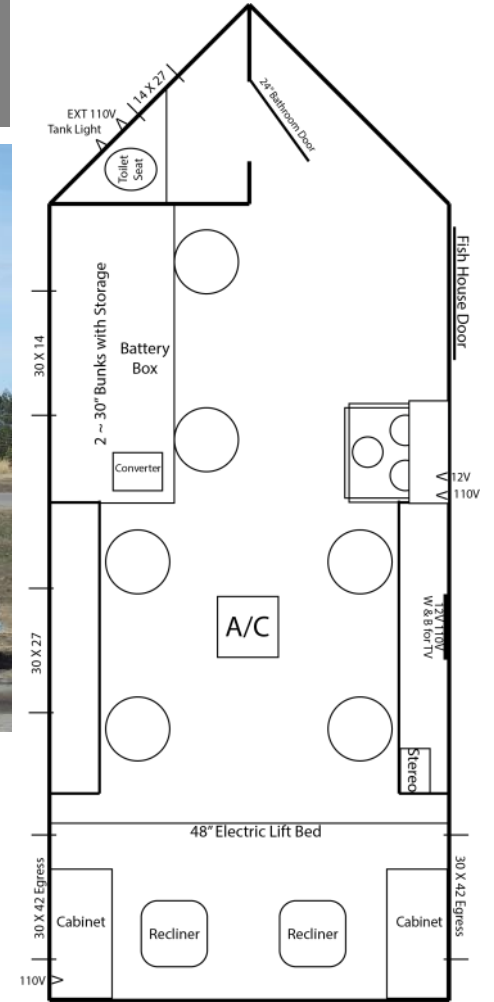

8 X 16V Limited XL