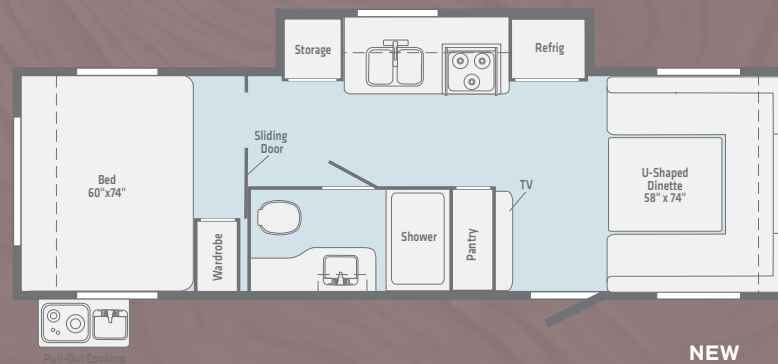

- **Easy Towing** Minnie Drop is ready when you are, with a 6'5" width and 8" tire stance for nimble, simple towing.
- **Shower Solution** Because there's no need to track the great outdoors inside, scrub off the dirt from your latest adventure in Minnie Drop's external shower.
- **Fresh On Command Go farther** - even when you're far from a water source - with a capacity of more than 40 gallons of fresh water.
- **Road-Ready Kitchen** Small but mighty: Minnie Drop boasts a full-sized kitchen including a convection microwave, two-burner cooktop and gas/electric refrigerator.
- **Vintage Modern** Modern function meets vintage fun in Minnie Drops' aerodynamic shape and retro-inspired exterior style.

**WINNEBAGO**  
BOUND BY THE W™

170S /

185DB /

190BH /

210RBS / **NEW**

215HS / **NEW**

	170S	185DB	190BH	NEW 210RBS	NEW 215HS
<b>EXTERIOR LENGTH</b>	21'	21'	21'	25'2"	25'2"
<b>GVWR</b>	4,000	4,000	4,000	7,400	7,400
<b>DRY WEIGHT</b>	2,800	2,980	3,160	4,080	4,360
<b>DRY HITCH WEIGHT</b>	315	330	525	520	660