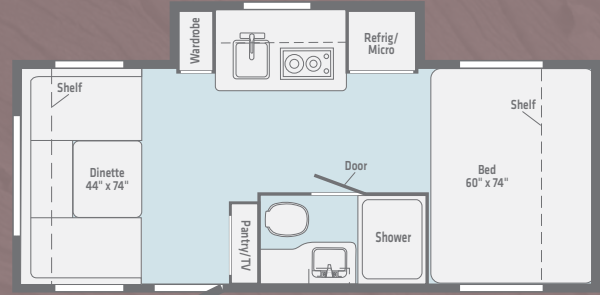

- **Easy Towing** Minnie Drop is ready when you are, with a 6'5" width and 8" tire stance for nimble, simple towing.
- **Shower Solution** Because there's no need to track the great outdoors inside, scrub off the dirt from your latest adventure in Minnie Drop's external shower.
- **Fresh On Command Go farther** - even when you're far from a water source - with a capacity of more than 40 gallons of fresh water.
- **Road-Ready Kitchen** Small but mighty: Minnie Drop boasts a full-sized kitchen including a convection microwave, two-burner cooktop and gas/electric refrigerator.
- **Vintage Modern** Modern function meets vintage fun in Minnie Drops' aerodynamic shape and retro-inspired exterior style.

**WINNEBAGO**  
BOUND BY THE W™

170S /

185DB /

190BH /

210RBS / **NEW**

215HS / **NEW**

	170S	185DB	190BH	NEW 210RBS	NEW 215HS
<b>EXTERIOR LENGTH</b>	21'	21'	21'	25'2"	25'2"
<b>GVWR</b>	4,000	4,000	4,000	7,400	7,400
<b>DRY WEIGHT</b>	2,800	2,980	3,160	4,080	4,360
<b>DRY HITCH WEIGHT</b>	315	330	525	520	660