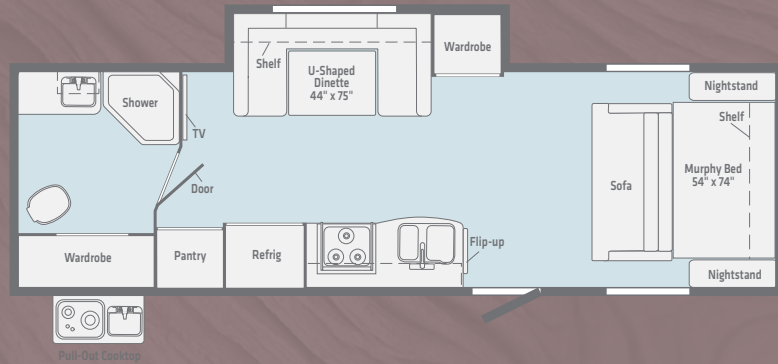

- **Easy Towing** Minnie Drop is ready when you are, with a 6'5" width and 8" tire stance for nimble, simple towing.
- **Shower Solution** Because there's no need to track the great outdoors inside, scrub off the dirt from your latest adventure in Minnie Drop's external shower.
- **Fresh On Command Go farther** - even when you're far from a water source - with a capacity of more than 40 gallons of fresh water.
- **Road-Ready Kitchen** Small but mighty: Minnie Drop boasts a full-sized kitchen including a convection microwave, two-burner cooktop and gas/electric refrigerator.
- **Vintage Modern** Modern function meets vintage fun in Minnie Drops' aerodynamic shape and retro-inspired exterior style.

**WINNEBAGO**  
BOUND BY THE W™

170S /

185DB /

190BH /

210RBS / **NEW**

215HS / **NEW**

	170S	185DB	190BH	NEW 210RBS	NEW 215HS
<b>EXTERIOR LENGTH</b>	21'	21'	21'	25'2"	25'2"
<b>GVWR</b>	4,000	4,000	4,000	7,400	7,400
<b>DRY WEIGHT</b>	2,800	2,980	3,160	4,080	4,360
<b>DRY HITCH WEIGHT</b>	315	330	525	520	660