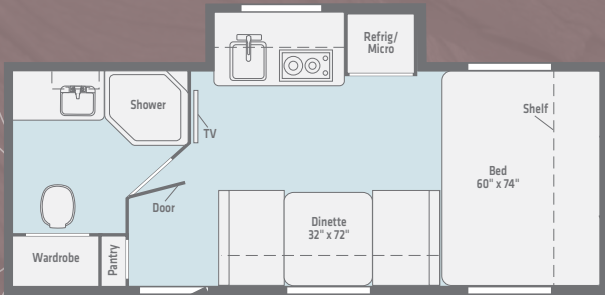

- **Easy Towing** Minnie Drop is ready when you are, with a 6'5" width and 8" tire stance for nimble, simple towing.
- **Shower Solution** Because there's no need to track the great outdoors inside, scrub off the dirt from your latest adventure in Minnie Drop's external shower.
- **Fresh On Command Go farther** - even when you're far from a water source - with a capacity of more than 40 gallons of fresh water.
- **Road-Ready Kitchen** Small but mighty: Minnie Drop boasts a full-sized kitchen including a convection microwave, two-burner cooktop and gas/electric refrigerator.
- **Vintage Modern** Modern function meets vintage fun in Minnie Drops' aerodynamic shape and retro-inspired exterior style.

**WINNEBAGO**  
BOUND BY THE W™

170S /

185DB /

190BH /

210RBS / **NEW**

215HS / **NEW**

	170S	185DB	190BH	NEW 210RBS	NEW 215HS
<b>EXTERIOR LENGTH</b>	21'	21'	21'	25'2"	25'2"
<b>GVWR</b>	4,000	4,000	4,000	7,400	7,400
<b>DRY WEIGHT</b>	2,800	2,980	3,160	4,080	4,360
<b>DRY HITCH WEIGHT</b>	315	330	525	520	660