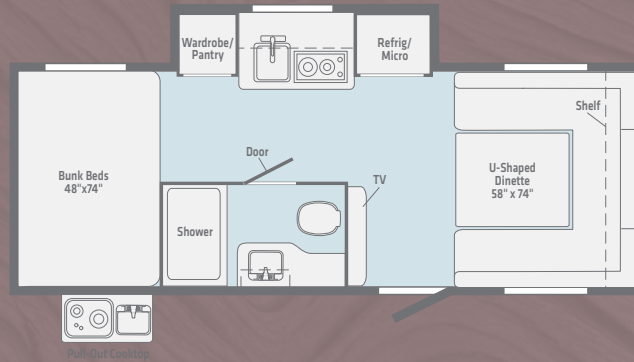

- **Easy Towing** Minnie Drop is ready when you are, with a 6'5" width and 8" tire stance for nimble, simple towing.
- **Shower Solution** Because there's no need to track the great outdoors inside, scrub off the dirt from your latest adventure in Minnie Drop's external shower.
- **Fresh On Command Go farther** - even when you're far from a water source - with a capacity of more than 40 gallons of fresh water.
- **Road-Ready Kitchen** Small but mighty: Minnie Drop boasts a full-sized kitchen including a convection microwave, two-burner cooktop and gas/electric refrigerator.
- **Vintage Modern** Modern function meets vintage fun in Minnie Drops' aerodynamic shape and retro-inspired exterior style.

**WINNEBAGO**  
BOUND BY THE W™

170S /

185DB /

190BH /

210RBS / **NEW**

215HS / **NEW**

	170S	185DB	190BH	NEW 210RBS	NEW 215HS
<b>EXTERIOR LENGTH</b>	21'	21'	21'	25'2"	25'2"
<b>GVWR</b>	4,000	4,000	4,000	7,400	7,400
<b>DRY WEIGHT</b>	2,800	2,980	3,160	4,080	4,360
<b>DRY HITCH WEIGHT</b>	315	330	525	520	660