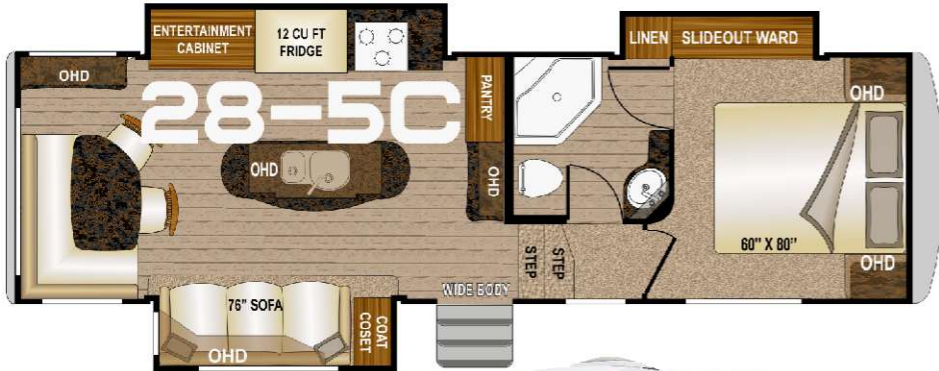

ARCTIC FOX

ALL CONDITIONS UNIT
GRANDE RONDE
1 QUALITY FIRST

28-5C

WWW.NORTHWOODMFG.COM

Specifications

28-5C	Model Number
9725	Dry Axle Weight (approx. Lbs.)
2364	Dry Hitch Weight (approx. Lbs.)
3611	Net Carrying Capacity
12089	Gross Dry Weight-lbs (approx. Lbs.)
15700	Gross Vehicle Weight Rating (GVWR)-Lbs.
32'2"	Exterior Length (approx. w/hitch)
13'4"	Exterior Height (approx. incl. AC unit)
8'6"	Exterior Width (approx. w/o awning)
LT235	Tire Size
85R16	
G	Load Range
80	Fresh Water w/ Water Heater (approx. gal.)
54	Gray Water Tank (approx. gal.)
42	Black Water Tank (approx. gal.)
20	LPG Capacity (approx. gal.)
YES	CSA - Canadian Dealers Only
35	Auto Ignition Furnace (1,000 BTU's)

Other Available Options

29" Surround-Soundbar
Kitchen Slide Topper
Sofa Slide Topper
Bedroom Slide Topper
Alumaguard Main Awning
CSA (Canadian Dealers Only)
32" 110V LED Smart TV Bedroom
15K Low Pro Air Conditioner w/Ducting
15K Air Conditioner w/ Ducting
2nd A/C (Low Pro 13.5K) - Replaces Bdrn Fan Vent
50 Amp Service Required
Holding Tank Heat Pads (All Tanks)
Powered Dual-Motor Sliding Stab Jacks, Rear
Fireplace
50 Amp Service
3.6 Onan LP Generator
5.5 Onan Gold LP Gen-50 Amp Service Required
100 Watt Solar Panel
170 Watt Solar Panel
Winegard Carryout G2+ Sat Dish (DISH/DIRECT)
(HD Sat-Call For Options)
Cross-Stitch Sofa 76"
Rear View Camera
Gateway Router