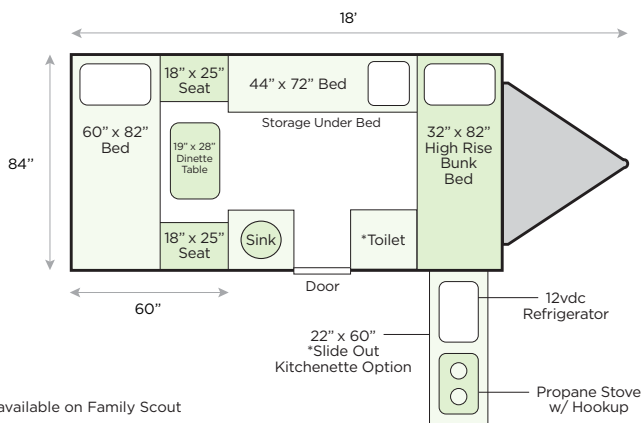

ALINER Family and Family Scout

The **Aliner Family** is the latest in A-frame camper innovation from Aliner. It's the smallest and lightest camping trailer in the industry that can comfortably sleep four adults and fit through a standard size garage door. Entertaining is a breeze with the standard outdoor slide-out kitchen. The Aliner Family is your true home on the road.

*Not available on Family Scout

aliner.com | 724.237.5227

Family Features Include:

- 30 Second Setup Time
- Standard Off-Road Package
- Sleeps 4 Adults Comfortably
- Small and Compact
- Smallest and Lightest Camping Trailer in its Class
- Fits Easily into Small Out-of-the-Way Secluded Campsites
- Best Towing Family Trailer on the Market
- Weighs Less than 2,000 lbs
- Easily Fits Through Any Standard Size Garage Door

SPECIFICATIONS

S=STANDARD
O=OPTIONAL
N/A=NOT AVAILABLE

	Family	Family Scout
EXTERIOR		
Stabilizer Jacks	4	4
Off-Road Axle	3,500 lb. 14" Wheels	3,500 lb. 14" Wheels
Outside Shower	S	N/A
Baggage Doors <i>(Total to include pass-through storage doors)</i>	2	2
Front Utility Light	S	N/A
LED Running Lights	S	N/A
Exterior Outlet	S	N/A
LP Connection	S	N/A
White Fiberglass	S	S
Pass-Through Storage w/Two Large Bag Doors	N/A	S
INTERIOR		
Interior Sink	S	O
Fresh Water Tank	11 gal.	N/A
Electrical Outlets	3	2
LED Interior Lights	S	S
APPLIANCES		
Dometic Cool Cat Heat Pump	O	O
Water Pump	S	N/A
2.7 Electric Only Refrigerator	N/A	S
OPTIONS		
Slide-Out Kitchenette with Stove and 12 Volt Refrigerator	S	N/A
Front Dormer, Soft	O	O
Rear Dormer, Soft	O	O
Front Dormer, Hard	O	O
Rear Dormer, Hard	O	O
Dual Tanks and Cover	O	N/A
Outside Grill	O	N/A
High Wind Lift Assist	O	O
16,000 btu Furnace	O	N/A
Water Heater	O	N/A
6,000 btu Wall A/C	N/A	O
Swivel Cassette Toilet	S	N/A
Gray Fiberglass	O	O
Parks Package <i>(Inside sink and city water)</i>	N/A	O