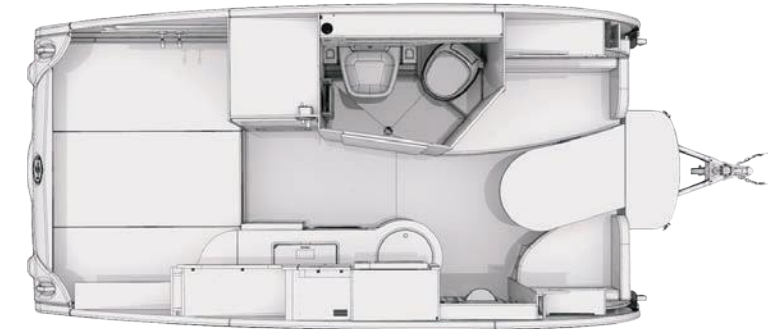

T@B 400

	TAB 400	TAB 400 Solo
Total Exterior Length	18' 3"	18' 3"
Exterior Width	7' 6"	7' 6"
Exterior Height	8' 8"	8' 8"
Sleeping Area	55" x 79"	57" x 79"
Interior Height	79"	79"
Fresh Water	22 gal	22 gal
Gray Water	18 gal	18 gal
Black Water	12 gal	12 gal
Tire Size	205/75/15	205/75/15
GAWR	3,900 lbs	3,900 lbs
Tongue Weight (Dry)	318 lbs	327 lbs
Total Gross Weight (Dry)	2,876 lbs	2,866 lbs

Weight is based on 2-way fridge (Standard 400) and 12-volt fridge (400 solo).
Dry weight is the weight of the camper with standard equipment, excluding; propane, tank fluids, cargo, and optional equipment.
Boondock Package - Width 90"/Height 107"/Tongue Weight Dry 336lbs/Total Gross Weight Dry 2,947lbs.
Standard 400 with 3-way fridge - Tongue Weight Dry 328lbs/Total Gross Weight Dry 2,956lbs.