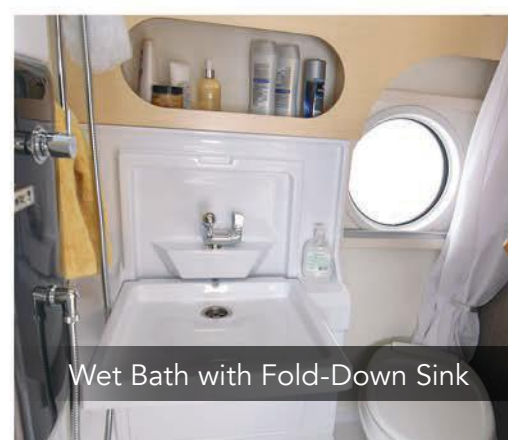

The TAB CS-S has everything you need to make you happy as a clam!

BASE PACKAGE

- Wet Bath w/Cassette & Built-In Sink
- Expandable Split Bed
- 12v Refrigerator
- Push-Button Ignite 2-Burner Stove
- Electric Brakes
- External Shower
- Front Window
- Alloy Wheels
- Stainless Steel Sink
- Cobblestone Premium Fabric
- LED Lights
- Portal Window
- Tank/Battery Monitor & Disconnect

Spacious Dinette Area

Converted 2nd Sleeping Area

Furnished Kitchenette

Solar Option

Wet Bath with Fold-Down Sink

Nautilus Water Management

INTERIOR OPTIONS

CUSHION FABRIC