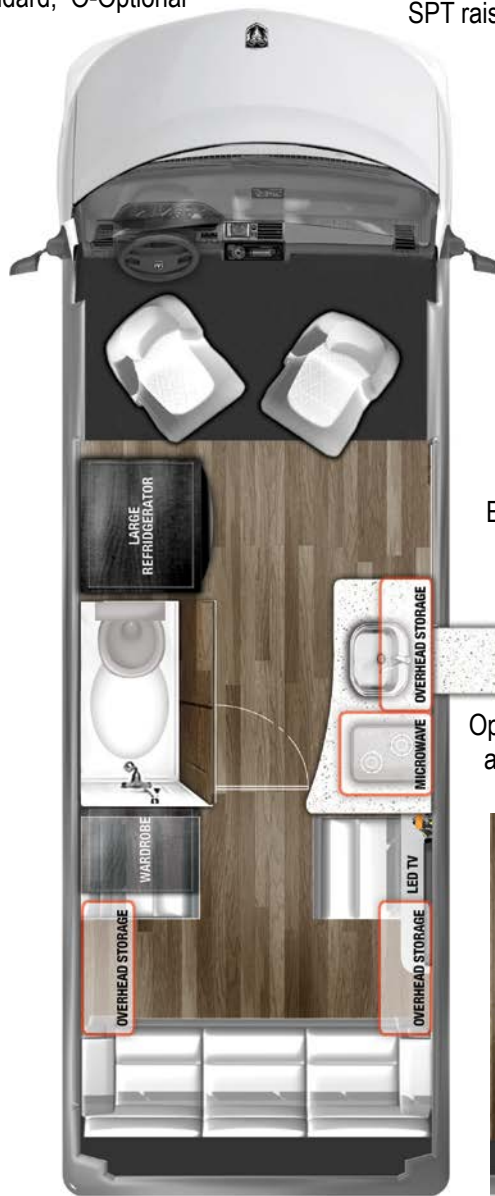

▲ The National Traveler is the first raised roof ProMaster in its class with 7-feet, 4-inches of interior headroom and a full 7-feet of headroom in the shower of the Explore SPT floorplan. ▼

OPTIONAL SIDE SOFA

Specifications	SPT	TVL
Wheelbase:	159"	159"
Overall Length:	20' 11"	20' 11"
Overall Width:	6' 7"	6' 7"
Overall Height:	9' 9"	9' 3"
Gross Vehicle Weight Rating (GVWR):	9,350 Lbs	9,350 Lbs
Gross Combined Weight Rating (GCWR):	11,500 Lbs	11,500 Lbs
Towing Capacity:	2,150 Lbs	2,150 Lbs
Horsepower:	280	280
Tire Size:	Lt225/75r16	Lt225/75r16
Engine:	3.6l V6	3.6l V6
Dry Weight (Full Fuel & LP)	8,737 Lbs	7,678 Lbs
Seating Capacity:	4	4
Interior Ceiling Height:	7' 4"	6' 2"

Chassis Features -All Models

- 5.0-Inch Touchscreen Display With Navigation Steering Wheel Audio Controls
- Reverse Camera
- Leather Wrapped Steering Wheel
- Cruise Control
- Park Sense Assist System
- Power Folding Mirrors

Tank Capacities (Gallons)

Fuel (Gasoline):	24
Propane:	25lbs
Fresh Water:	20
Gray Water:	27
Black Water:	8.5
Water Heater:	On-Demand

AVAILABLE COLORS

S-Standard, O-Optional

Tour

The Tour floorplan available in SPT raised roof and TVL lower roof models.