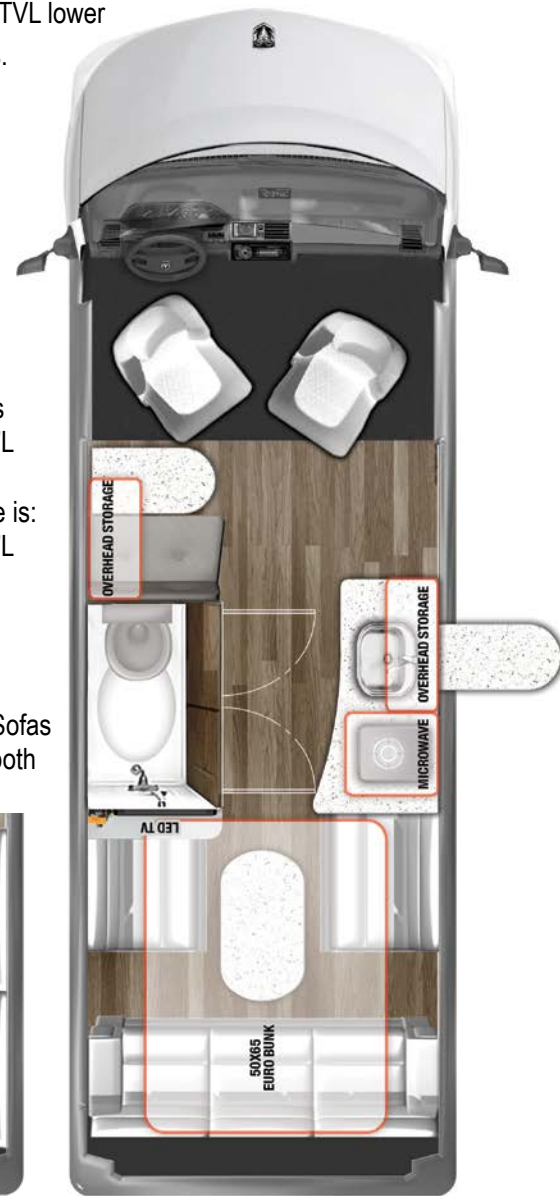

National Traveler

REGENCY RV

THE WORLD IS WAITING FOR YOU.

The Only Raised Roof Ram Now Sleeps Four!

The new National Traveler features a High Top raised roof system with 7'4" of interior height and sleeps four with the new Explore SPT floorplan with its Euro Bunk system.

▲ The National Traveler is the first raised roof ProMaster in its class with 7-feet, 4-inches of interior headroom and a full 7-feet of headroom in the shower of the Explore SPT floorplan. ▼

OPTIONAL SIDE SOFA

Chassis Features -All Models

- 5.0-Inch Touchscreen Display With Navigation Steering Wheel Audio Controls
- Reverse Camera
- Leather Wrapped Steering Wheel
- Cruise Control
- Park Sense Assist System
- Power Folding Mirrors

Tank Capacities (Gallons)

Fuel (Gasoline):	24
Propane:	25lbs
Fresh Water:	20
Gray Water:	27
Black Water:	8.5
Water Heater:	On-Demand

AVAILABLE COLORS

S-Standard, O-Optional

Tour

The Tour floorplan available in SPT raised roof and TVL lower roof models.