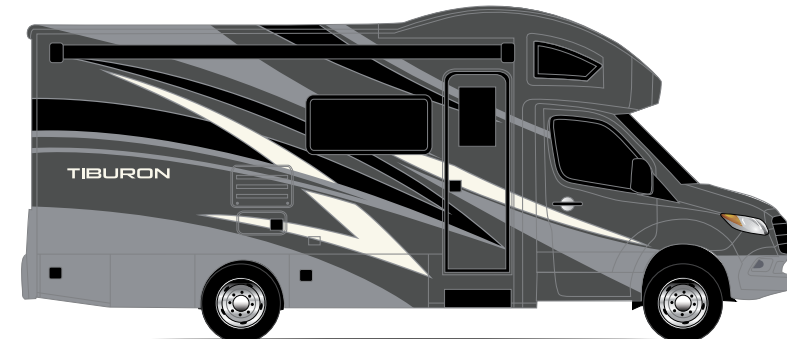

MODESTO II FULL-BODY PAINT