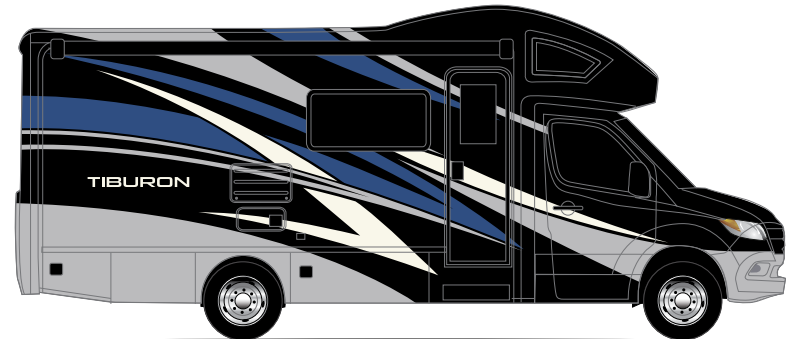

DEL-MAR FULL-BODY PAINT