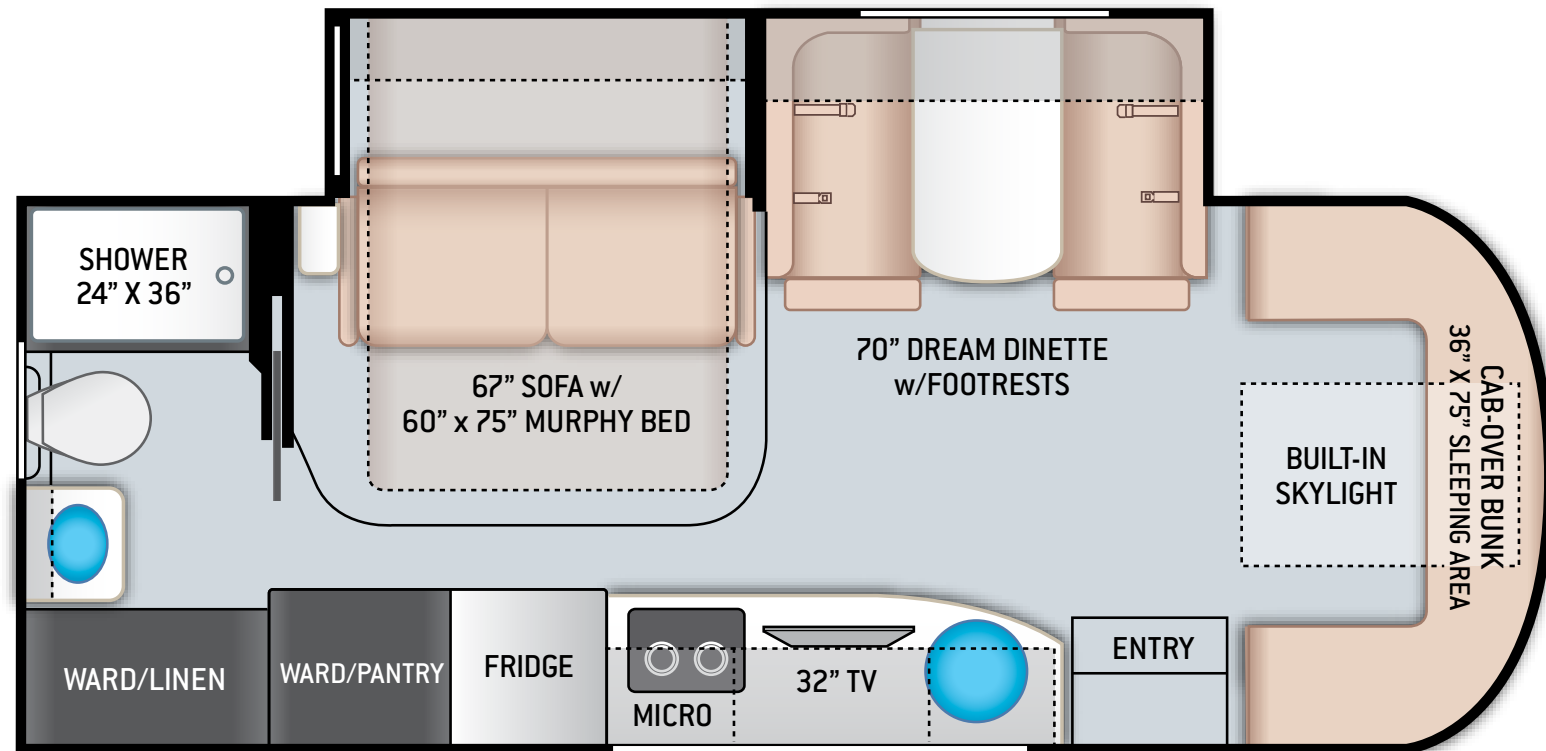

FLOOR PLANS

24FB

SPECIFICATIONS 24FB

CHASSIS	Mercedes-Benz Sprinter
GROSS VEHICLE (GVWR)	11,030
GROSS COMBINED (GCWR)	15,250
WHEEL BASE	170.3"
EXTERIOR LENGTH (W/O LADDER)	25'-8"
EXTERIOR HEIGHT (W/AC)	11'-0"
EXTERIOR WIDTH (W/O MIRRORS)	90"
INTERIOR HEIGHT (LIVING AREA)	80"
AWNING SIZE	15'
FUEL (GAL)	26.4
LPG (LBS)	68
FRESH/WASTE/GRAY WATER (GAL)	30 / 38 / 38
WATER HEATER (GAL)	Tankless
FURNACE (BTUS)	30,000
EXTERIOR STORAGE CAPACITY (CU. FT.)	34.8
HITCH WEIGHT RATING (LBS)	5,000

FLOOR PLANS

24RW

SPECIFICATIONS 24RW

CHASSIS	Mercedes-Benz Sprinter
GROSS VEHICLE (GVWR)	11,030
GROSS COMBINED (GCWR)	15,250
WHEEL BASE	170.3"
EXTERIOR LENGTH (W/O LADDER)	25'-8"
EXTERIOR HEIGHT (W/AC)	11'-0"
EXTERIOR WIDTH (W/O MIRRORS)	90"
INTERIOR HEIGHT (LIVING AREA)	80"
AWNING SIZE	15'
FUEL (GAL)	26.4
LPG (LBS)	68
FRESH/WASTE/GRAY WATER (GAL)	30 / 38 / 38
WATER HEATER (GAL)	Tankless
FURNACE (BTUS)	30,000
EXTERIOR STORAGE CAPACITY (CU. FT.)	31.9
HITCH WEIGHT RATING (LBS)	5,000

INTERIOR

- ♦ Rubber Tread Entry Steps with Lighted Step Well
- ♦ Residential Vinyl Flooring
- ♦ 80" Interior Ceiling Height
- ♦ Soft Touch Vinyl Ceiling
- ♦ LED Lighting
- ♦ Ceiling Ducted Air Conditioning System
- ♦ Cab-Over Bunk Ladder
- ♦ Wall Cubby with Net & USB Charging Port
- ♦ Leatherette Dream Dinette® Booth with Footrests (24FB & 24TT)
- ♦ Leatherette Dinette with Two (2) Storage Drawers (24RW)
- ♦ Leatherette Sofa + Murphy Bed Conversion with Queen Size Mattress (24FB)
- ♦ Leatherette Theater Seating with Footrests (24RW)
- ♦ High-Gloss Euro-Style Cabinetry with Complementary Cabinet Door Hardware, Hidden Hinges & Slideout Fascia
- ♦ Window Privacy Roller Shades