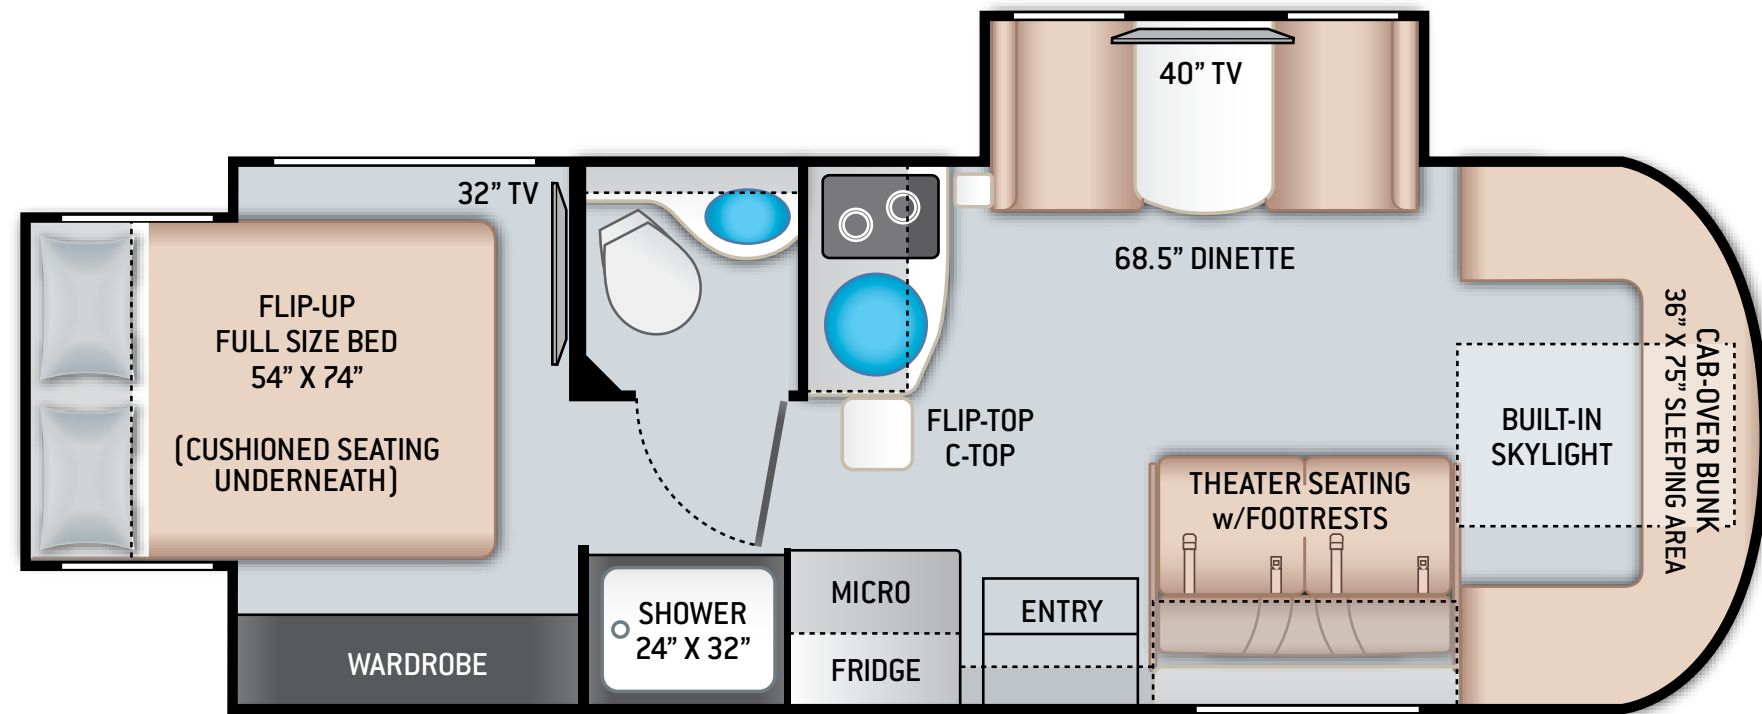

FLOOR PLANS

24FB

SPECIFICATIONS 24FB

CHASSIS	Mercedes-Benz Sprinter
GROSS VEHICLE (GVWR)	11,030
GROSS COMBINED (GCWR)	15,250
WHEEL BASE	170.3"
EXTERIOR LENGTH (W/O LADDER)	25'-8"
EXTERIOR HEIGHT (W/AC)	11'-0"
EXTERIOR WIDTH (W/O MIRRORS)	90"
INTERIOR HEIGHT (LIVING AREA)	80"
AWNING SIZE	15'
FUEL (GAL)	26.4
LPG (LBS)	68
FRESH/WASTE/GRAY WATER (GAL)	30 / 38 / 38
WATER HEATER (GAL)	Tankless
FURNACE (BTUS)	30,000
EXTERIOR STORAGE CAPACITY (CU. FT.)	34.8
HITCH WEIGHT RATING (LBS)	5,000

FLOOR PLANS

24RW

SPECIFICATIONS 24RW

CHASSIS	Mercedes-Benz Sprinter
GROSS VEHICLE (GVWR)	11,030
GROSS COMBINED (GCWR)	15,250
WHEEL BASE	170.3"
EXTERIOR LENGTH (W/O LADDER)	25'-8"
EXTERIOR HEIGHT (W/AC)	11'-0"
EXTERIOR WIDTH (W/O MIRRORS)	90"
INTERIOR HEIGHT (LIVING AREA)	80"
AWNING SIZE	15'
FUEL (GAL)	26.4
LPG (LBS)	68
FRESH/WASTE/GRAY WATER (GAL)	30 / 38 / 38
WATER HEATER (GAL)	Tankless
FURNACE (BTUS)	30,000
EXTERIOR STORAGE CAPACITY (CU. FT.)	31.9
HITCH WEIGHT RATING (LBS)	5,000

INTERIOR

- ♦ Rubber Tread Entry Steps with Lighted Step Well
- ♦ Residential Vinyl Flooring
- ♦ 80" Interior Ceiling Height
- ♦ Soft Touch Vinyl Ceiling
- ♦ LED Lighting
- ♦ Ceiling Ducted Air Conditioning System
- ♦ Cab-Over Bunk Ladder
- ♦ Wall Cubby with Net & USB Charging Port
- ♦ Leatherette Dream Dinette® Booth with Footrests (24FB & 24TT)
- ♦ Leatherette Dinette with Two (2) Storage Drawers (24RW)
- ♦ Leatherette Sofa + Murphy Bed Conversion with Queen Size Mattress (24FB)
- ♦ Leatherette Theater Seating with Footrests (24RW)
- ♦ High-Gloss Euro-Style Cabinetry with Complementary Cabinet Door Hardware, Hidden Hinges & Slideout Fascia
- ♦ Window Privacy Roller Shades