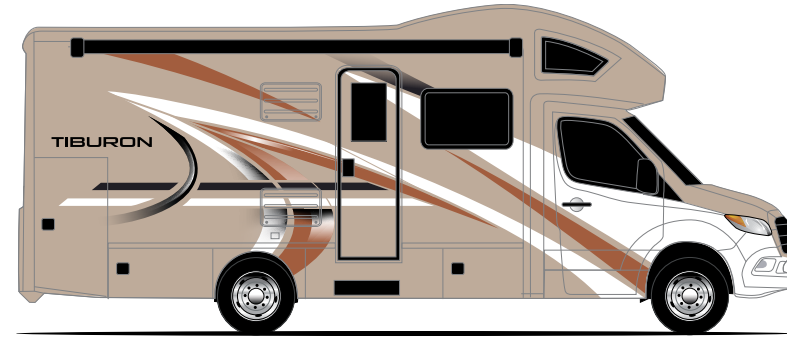

ROCKY SHORE **VHD-MAX**