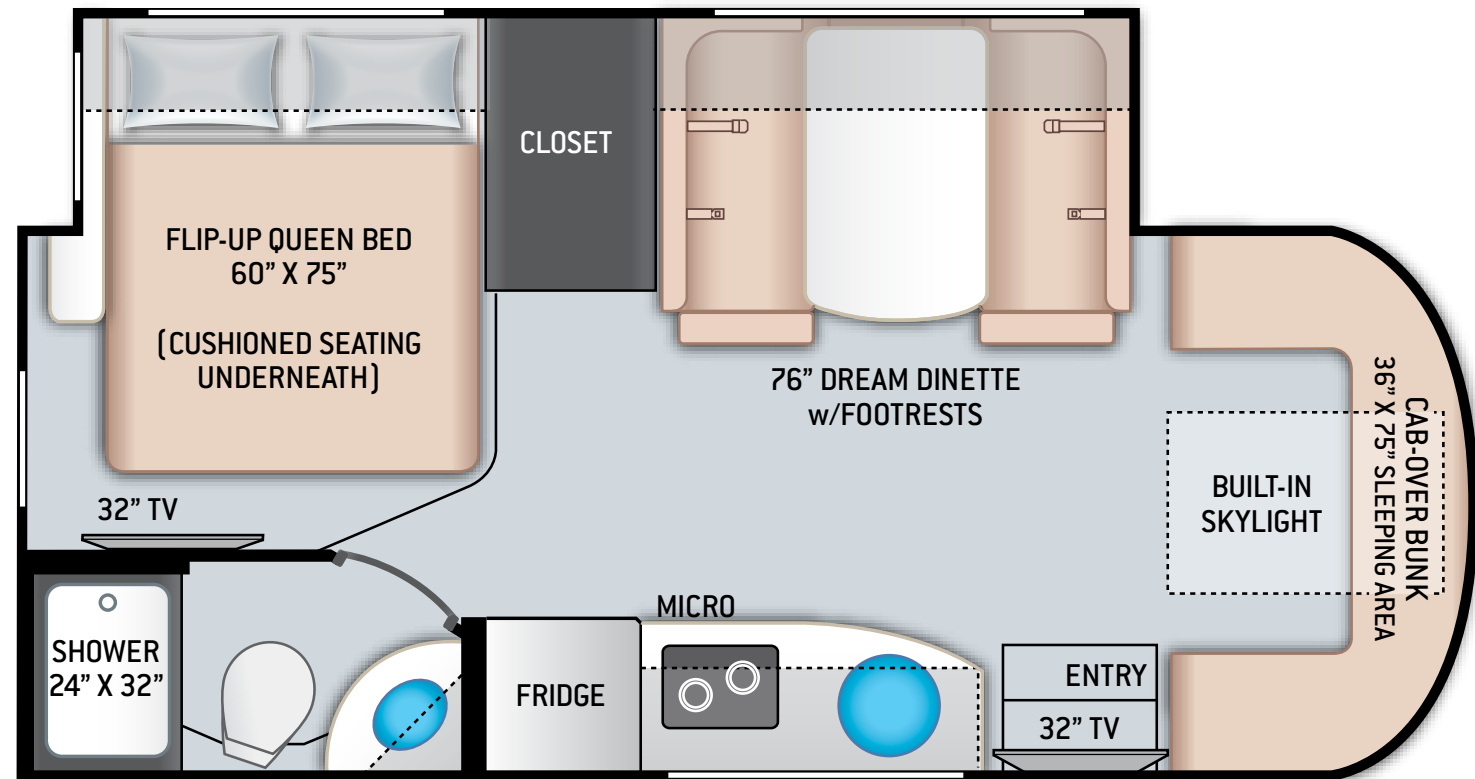

FLOOR PLANS

24TT

SPECIFICATIONS 24TT

CHASSIS	Mercedes-Benz Sprinter
GROSS VEHICLE (GVWR)	11,030
GROSS COMBINED (GCWR)	15,250
WHEEL BASE	170.3"
EXTERIOR LENGTH (W/O LADDER)	24'-9"
EXTERIOR HEIGHT (W/AC)	11'-0"
EXTERIOR WIDTH (W/O MIRRORS)	90"
INTERIOR HEIGHT (LIVING AREA)	80"
AWNING SIZE	15'
FUEL (GAL)	26.4
LPG (LBS)	68
FRESH/WASTE/GRAY WATER (GAL)	30 / 38 / 38
WATER HEATER (GAL)	Tankless
FURNACE (BTUS)	30,000
EXTERIOR STORAGE CAPACITY (CU. FT.)	31.9
HITCH WEIGHT RATING (LBS)	5,000