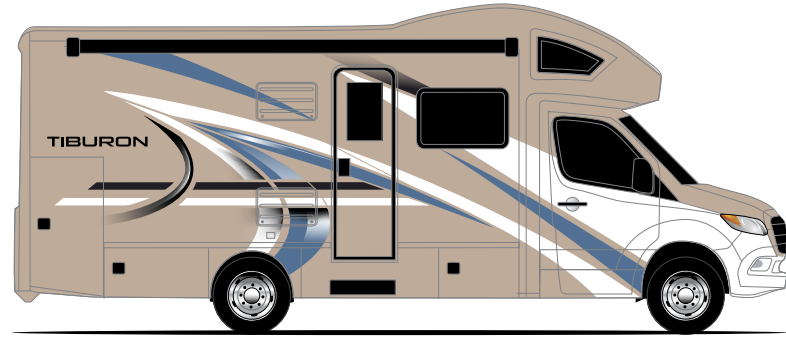

EXTERIOR OPTIONS

BLUE BAYOU **VHD-MAX**